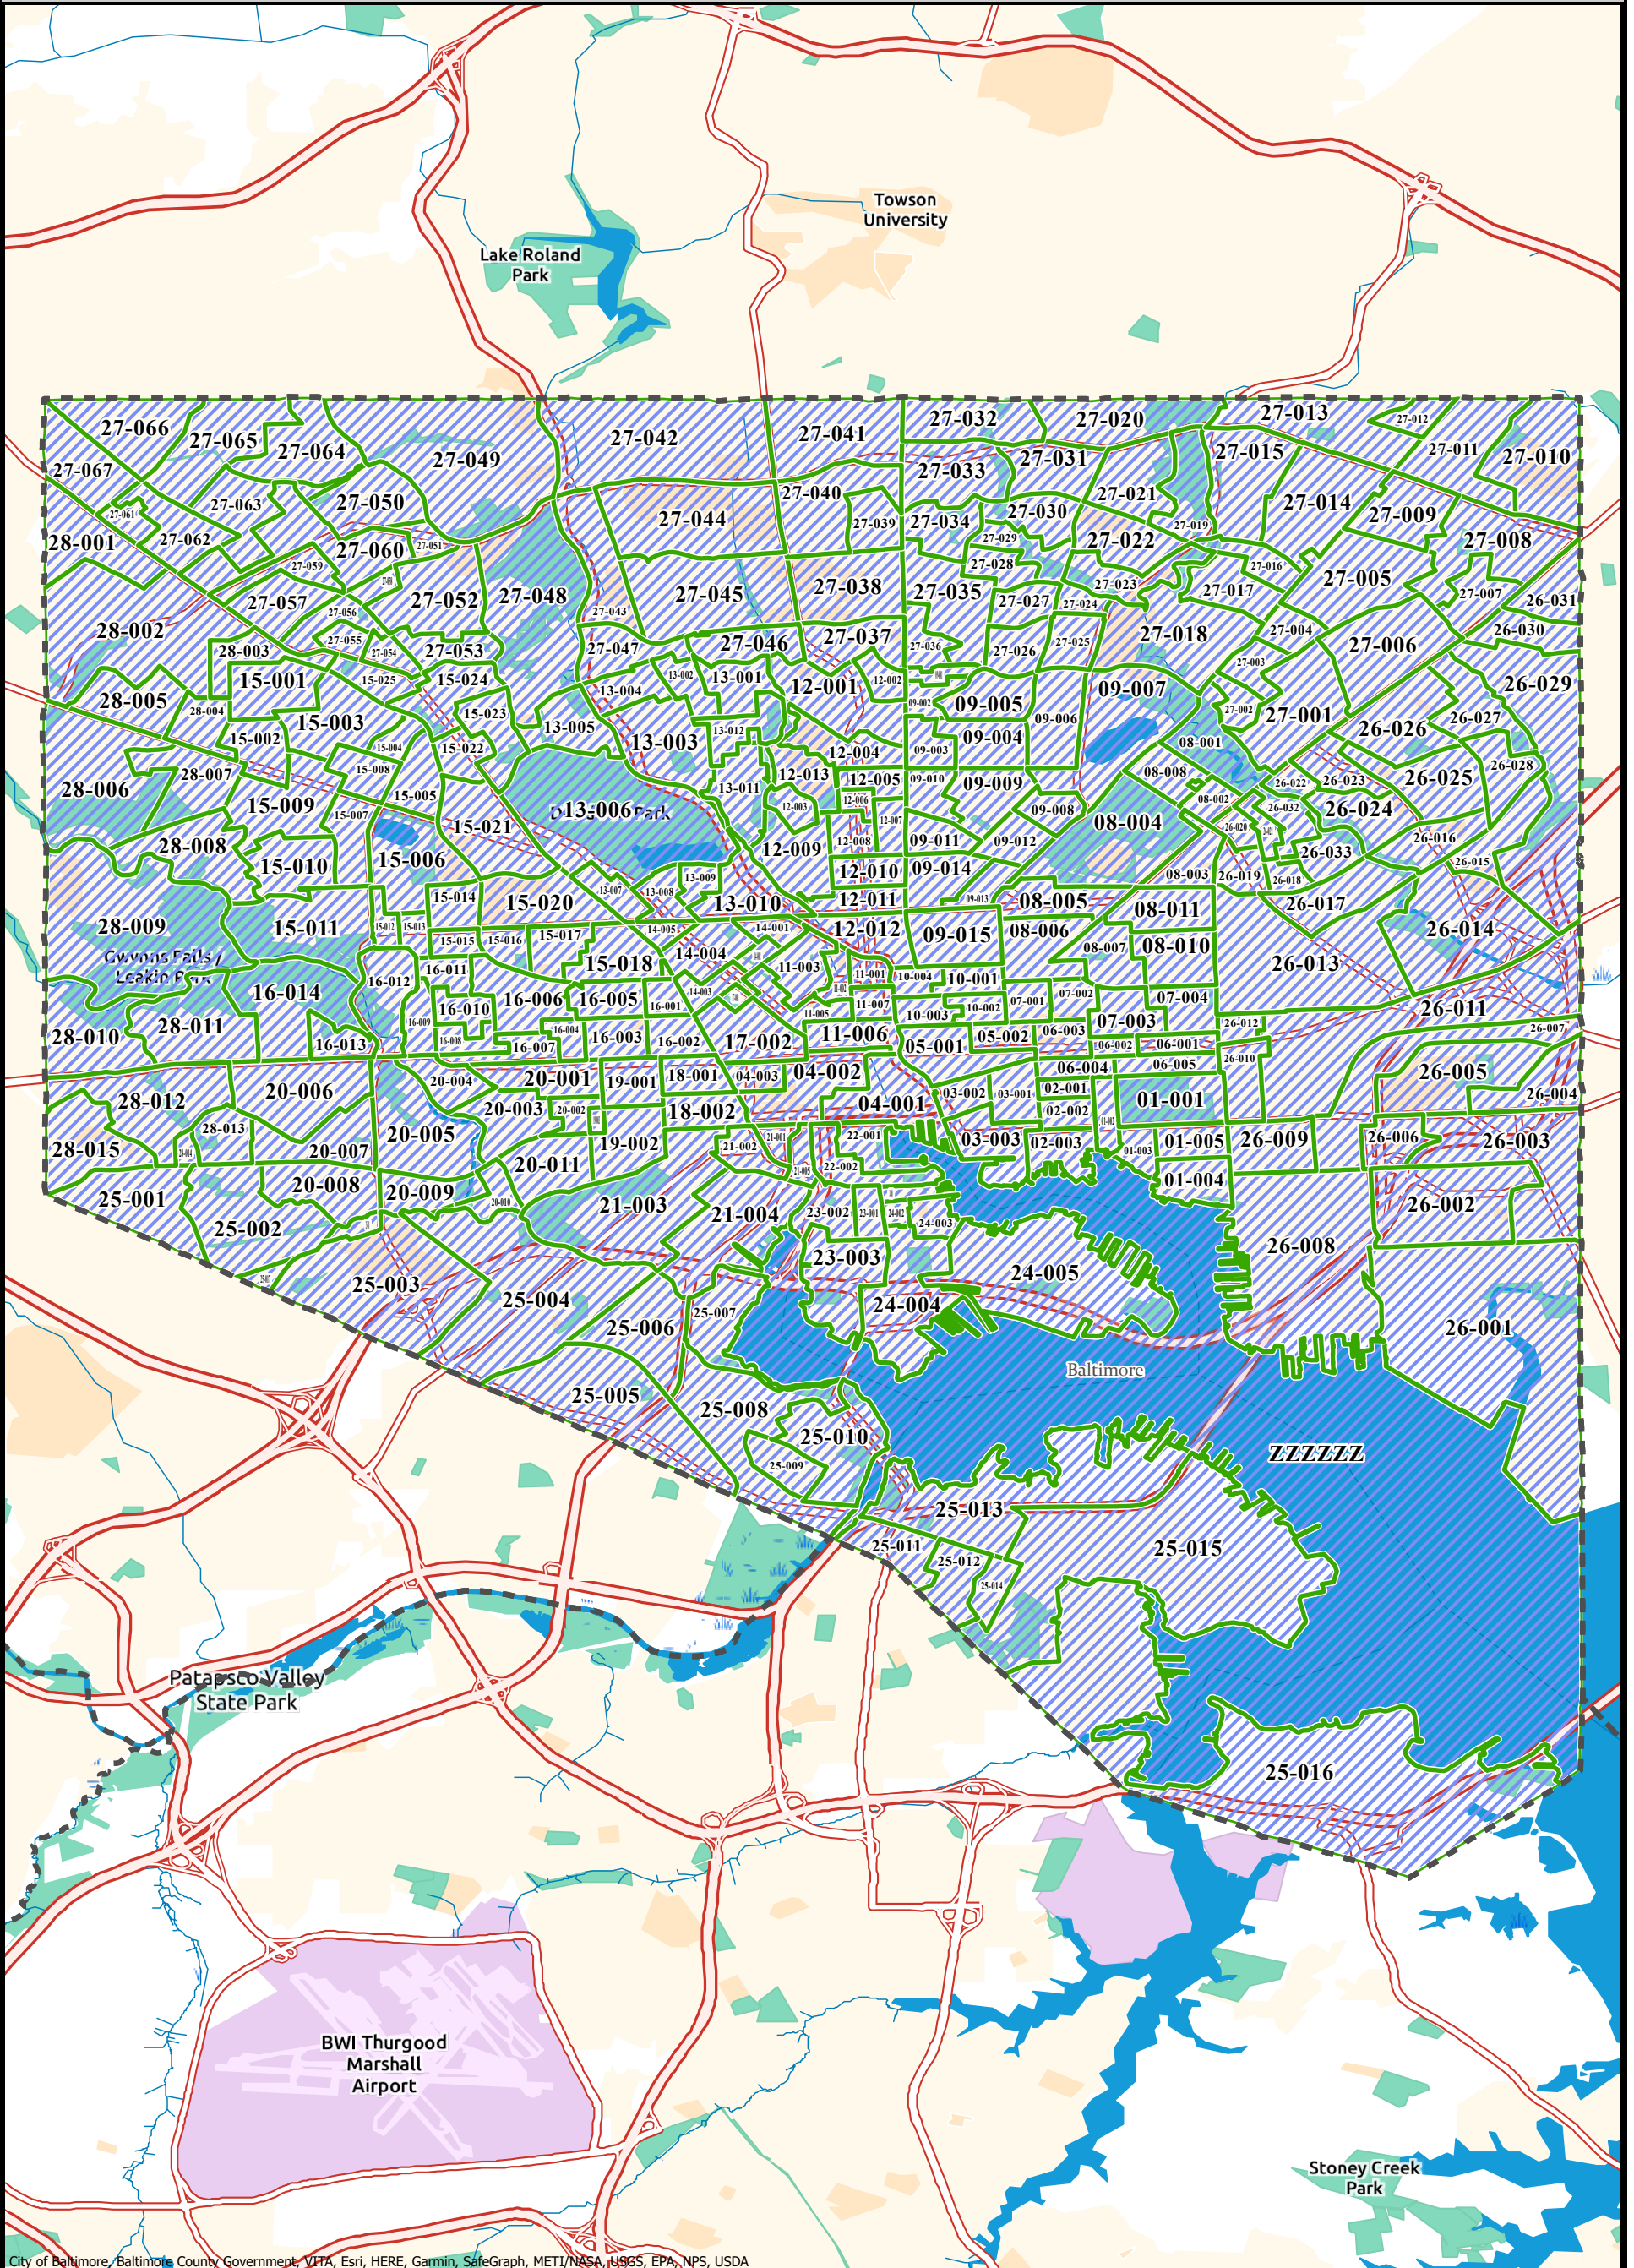

Baltimore city

2020 Precincts

City of Baltimore, Baltimore County, Government, VHA, Esri, HERE, Garmin, SafeGraph, METI/NASA, USGS, EPA, NPS, USDA

- County
- 2020 Precinct
- Municipalities

Note: Precinct boundary lines are based on Census TIGER/Line data.
Prepared by the Maryland Department of Planning, May 2021