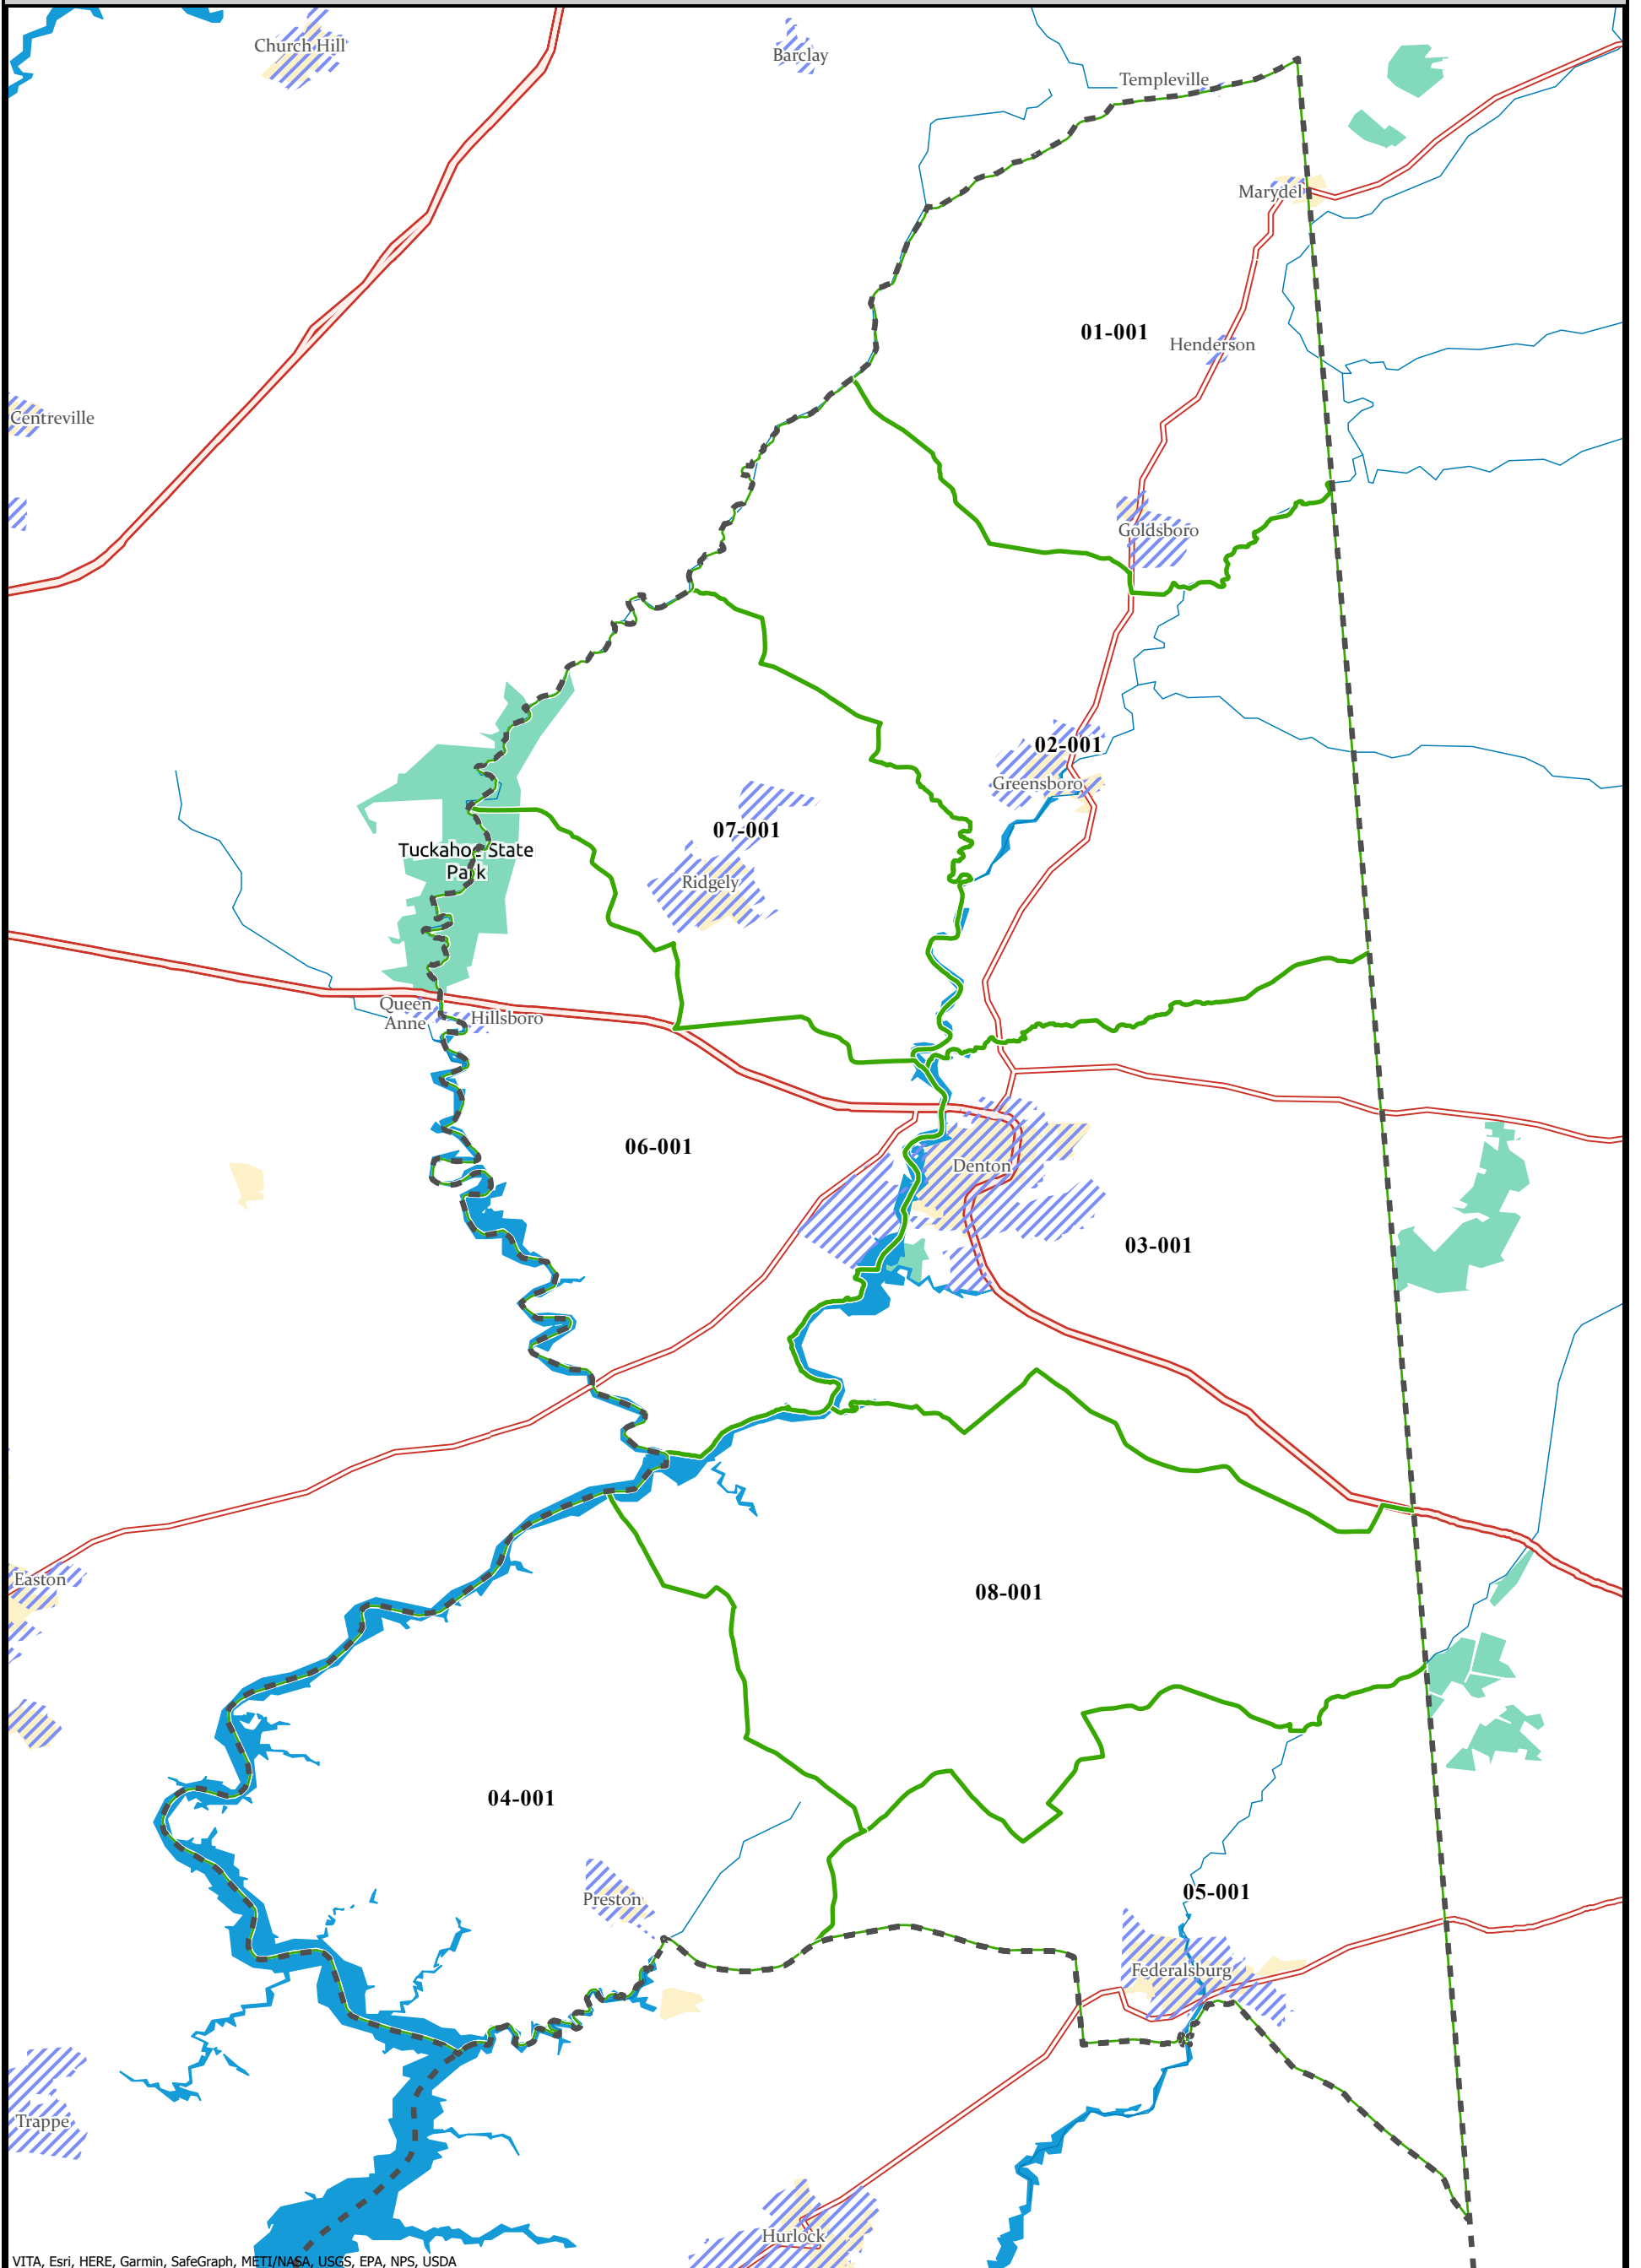

# Caroline County

## 2020 Precincts

VITA, Esri, HERE, Garmin, SafeGraph, METI/NASA, USGS, EPA, NPS, USDA

-  County
-  2020 Precinct
-  Municipalities

Note: Precinct boundary lines are based on Census TIGER/Line data.

Prepared by the Maryland Department of Planning, May 2021