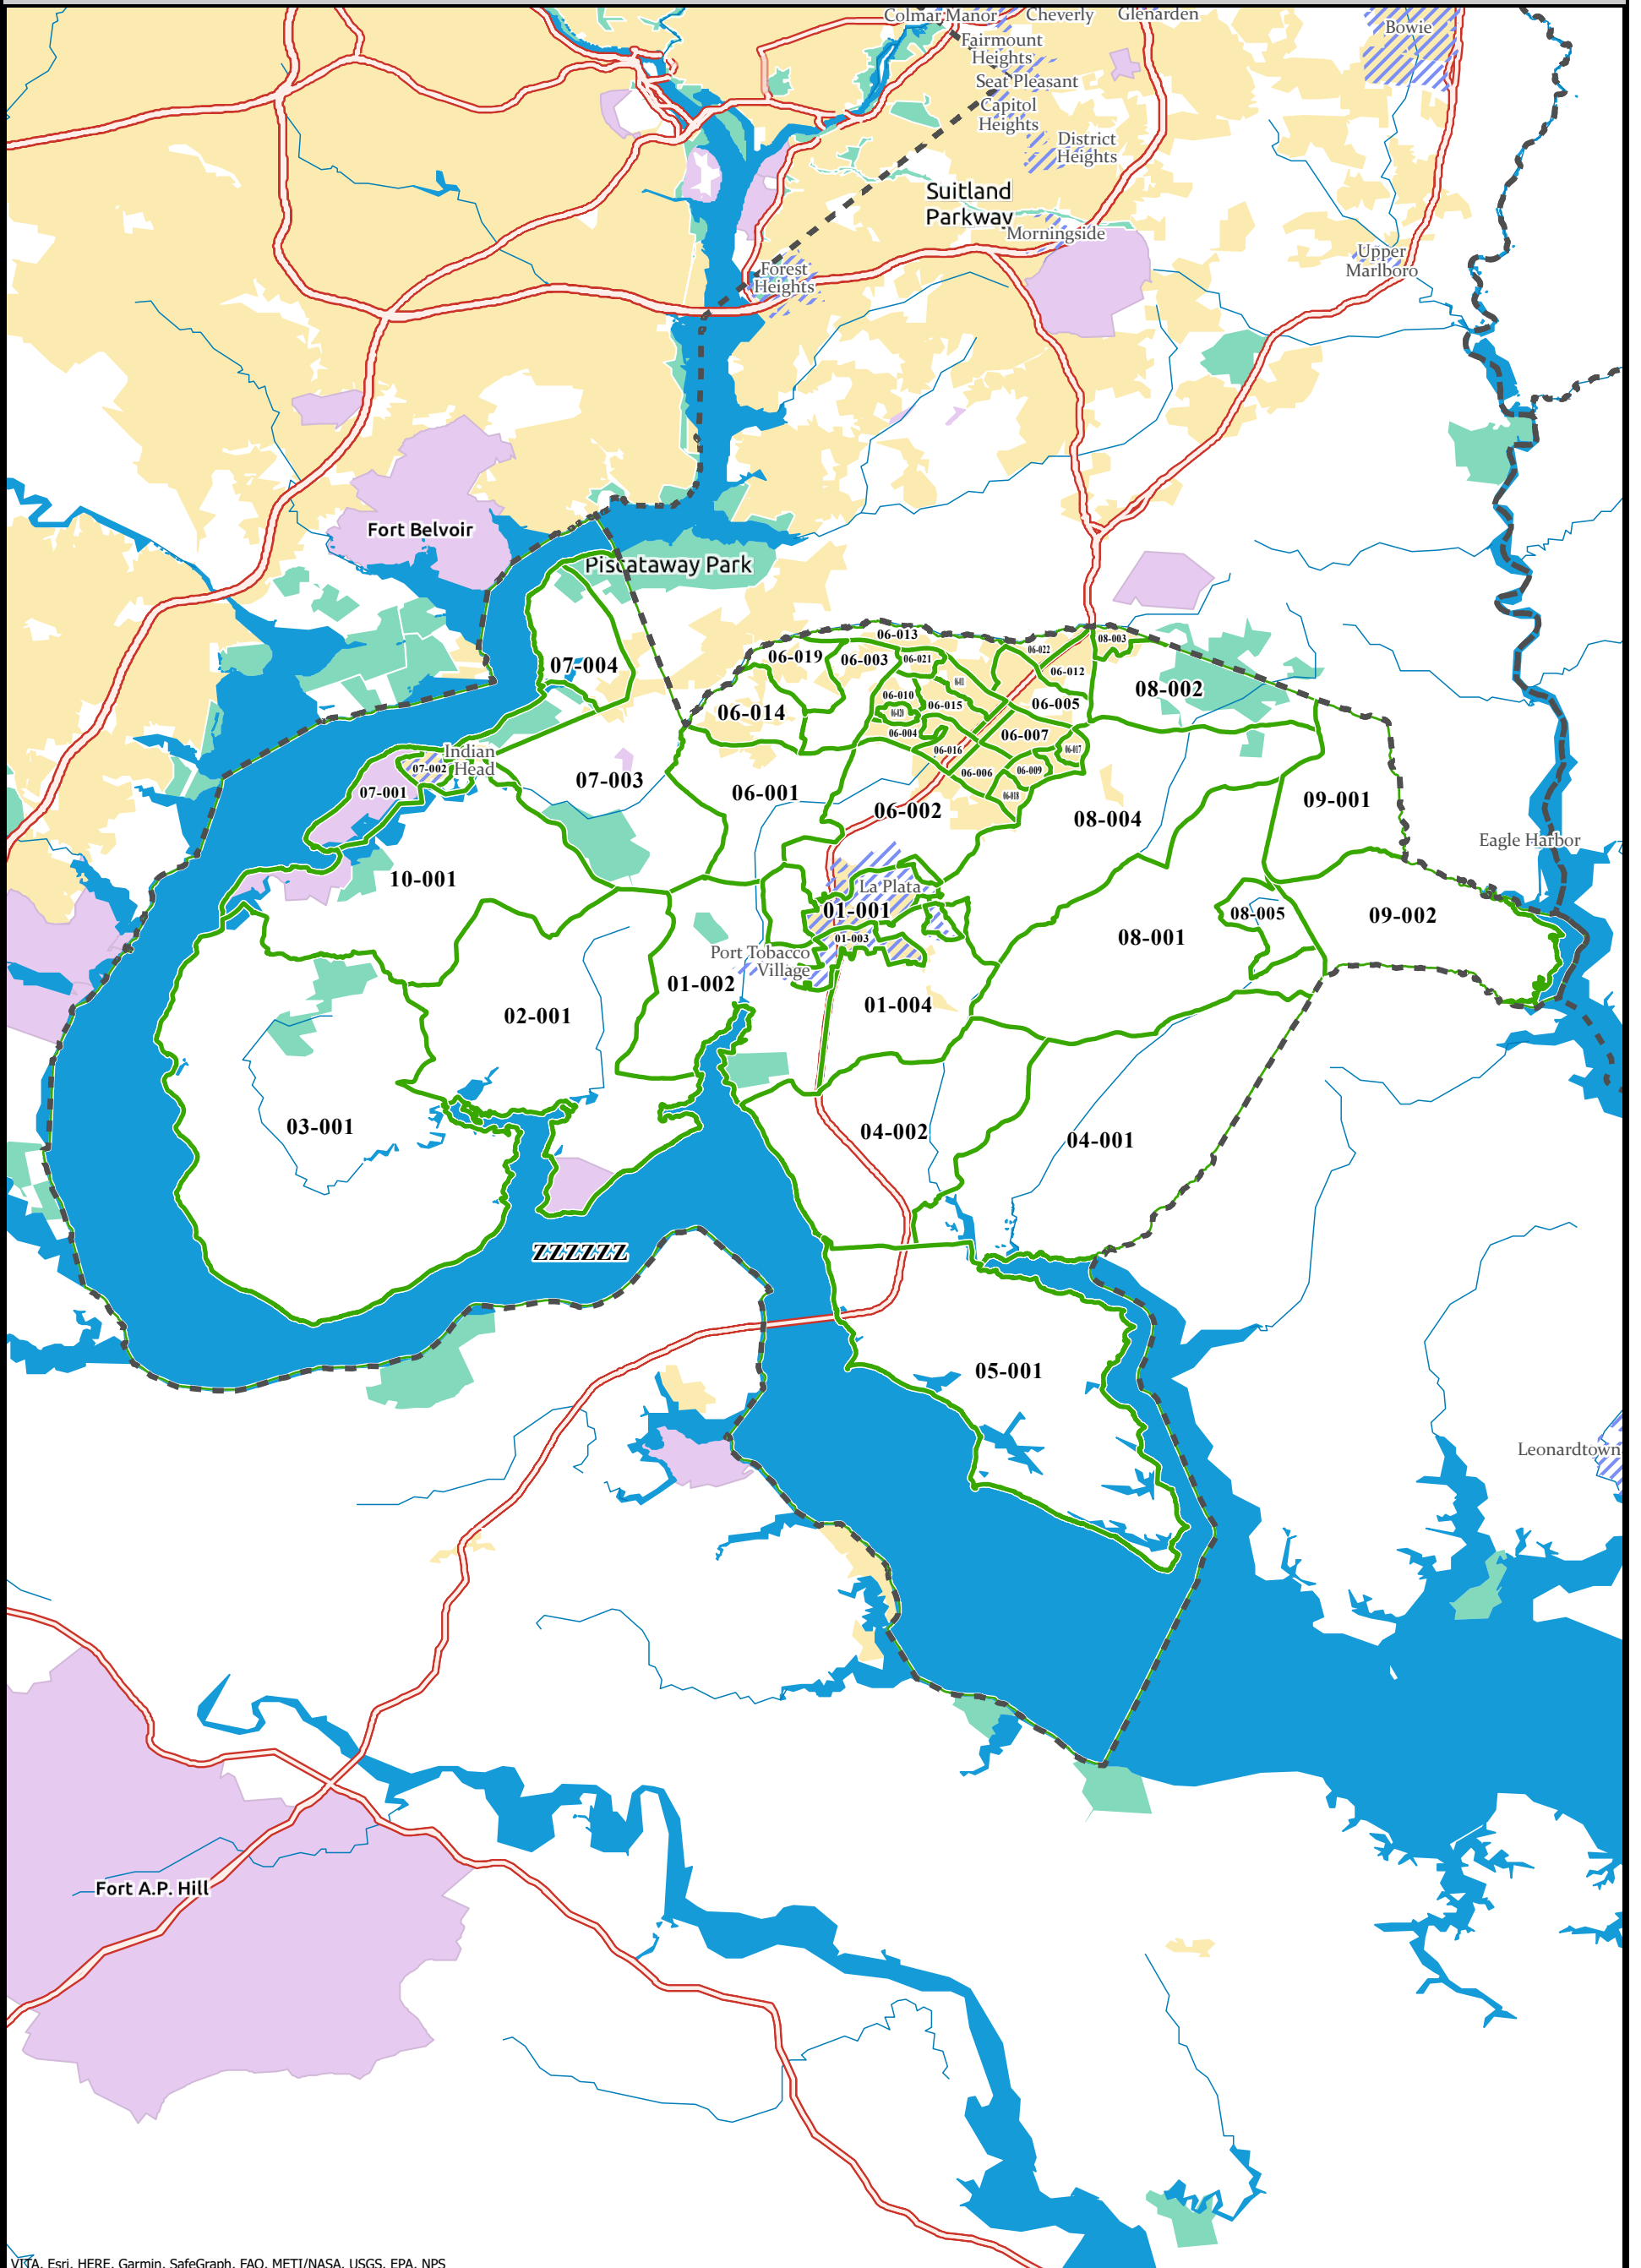

Charles County

2020 Precincts

VIA, Esri, HERE, Garmin, SafeGraph, FAO, METI/NASA, USGS, EPA, NPS

-  County
-  2020 Precinct
-  Municipalities

Note: Precinct boundary lines are based on Census TIGER/Line data.

Prepared by the Maryland Department of Planning, May 2021