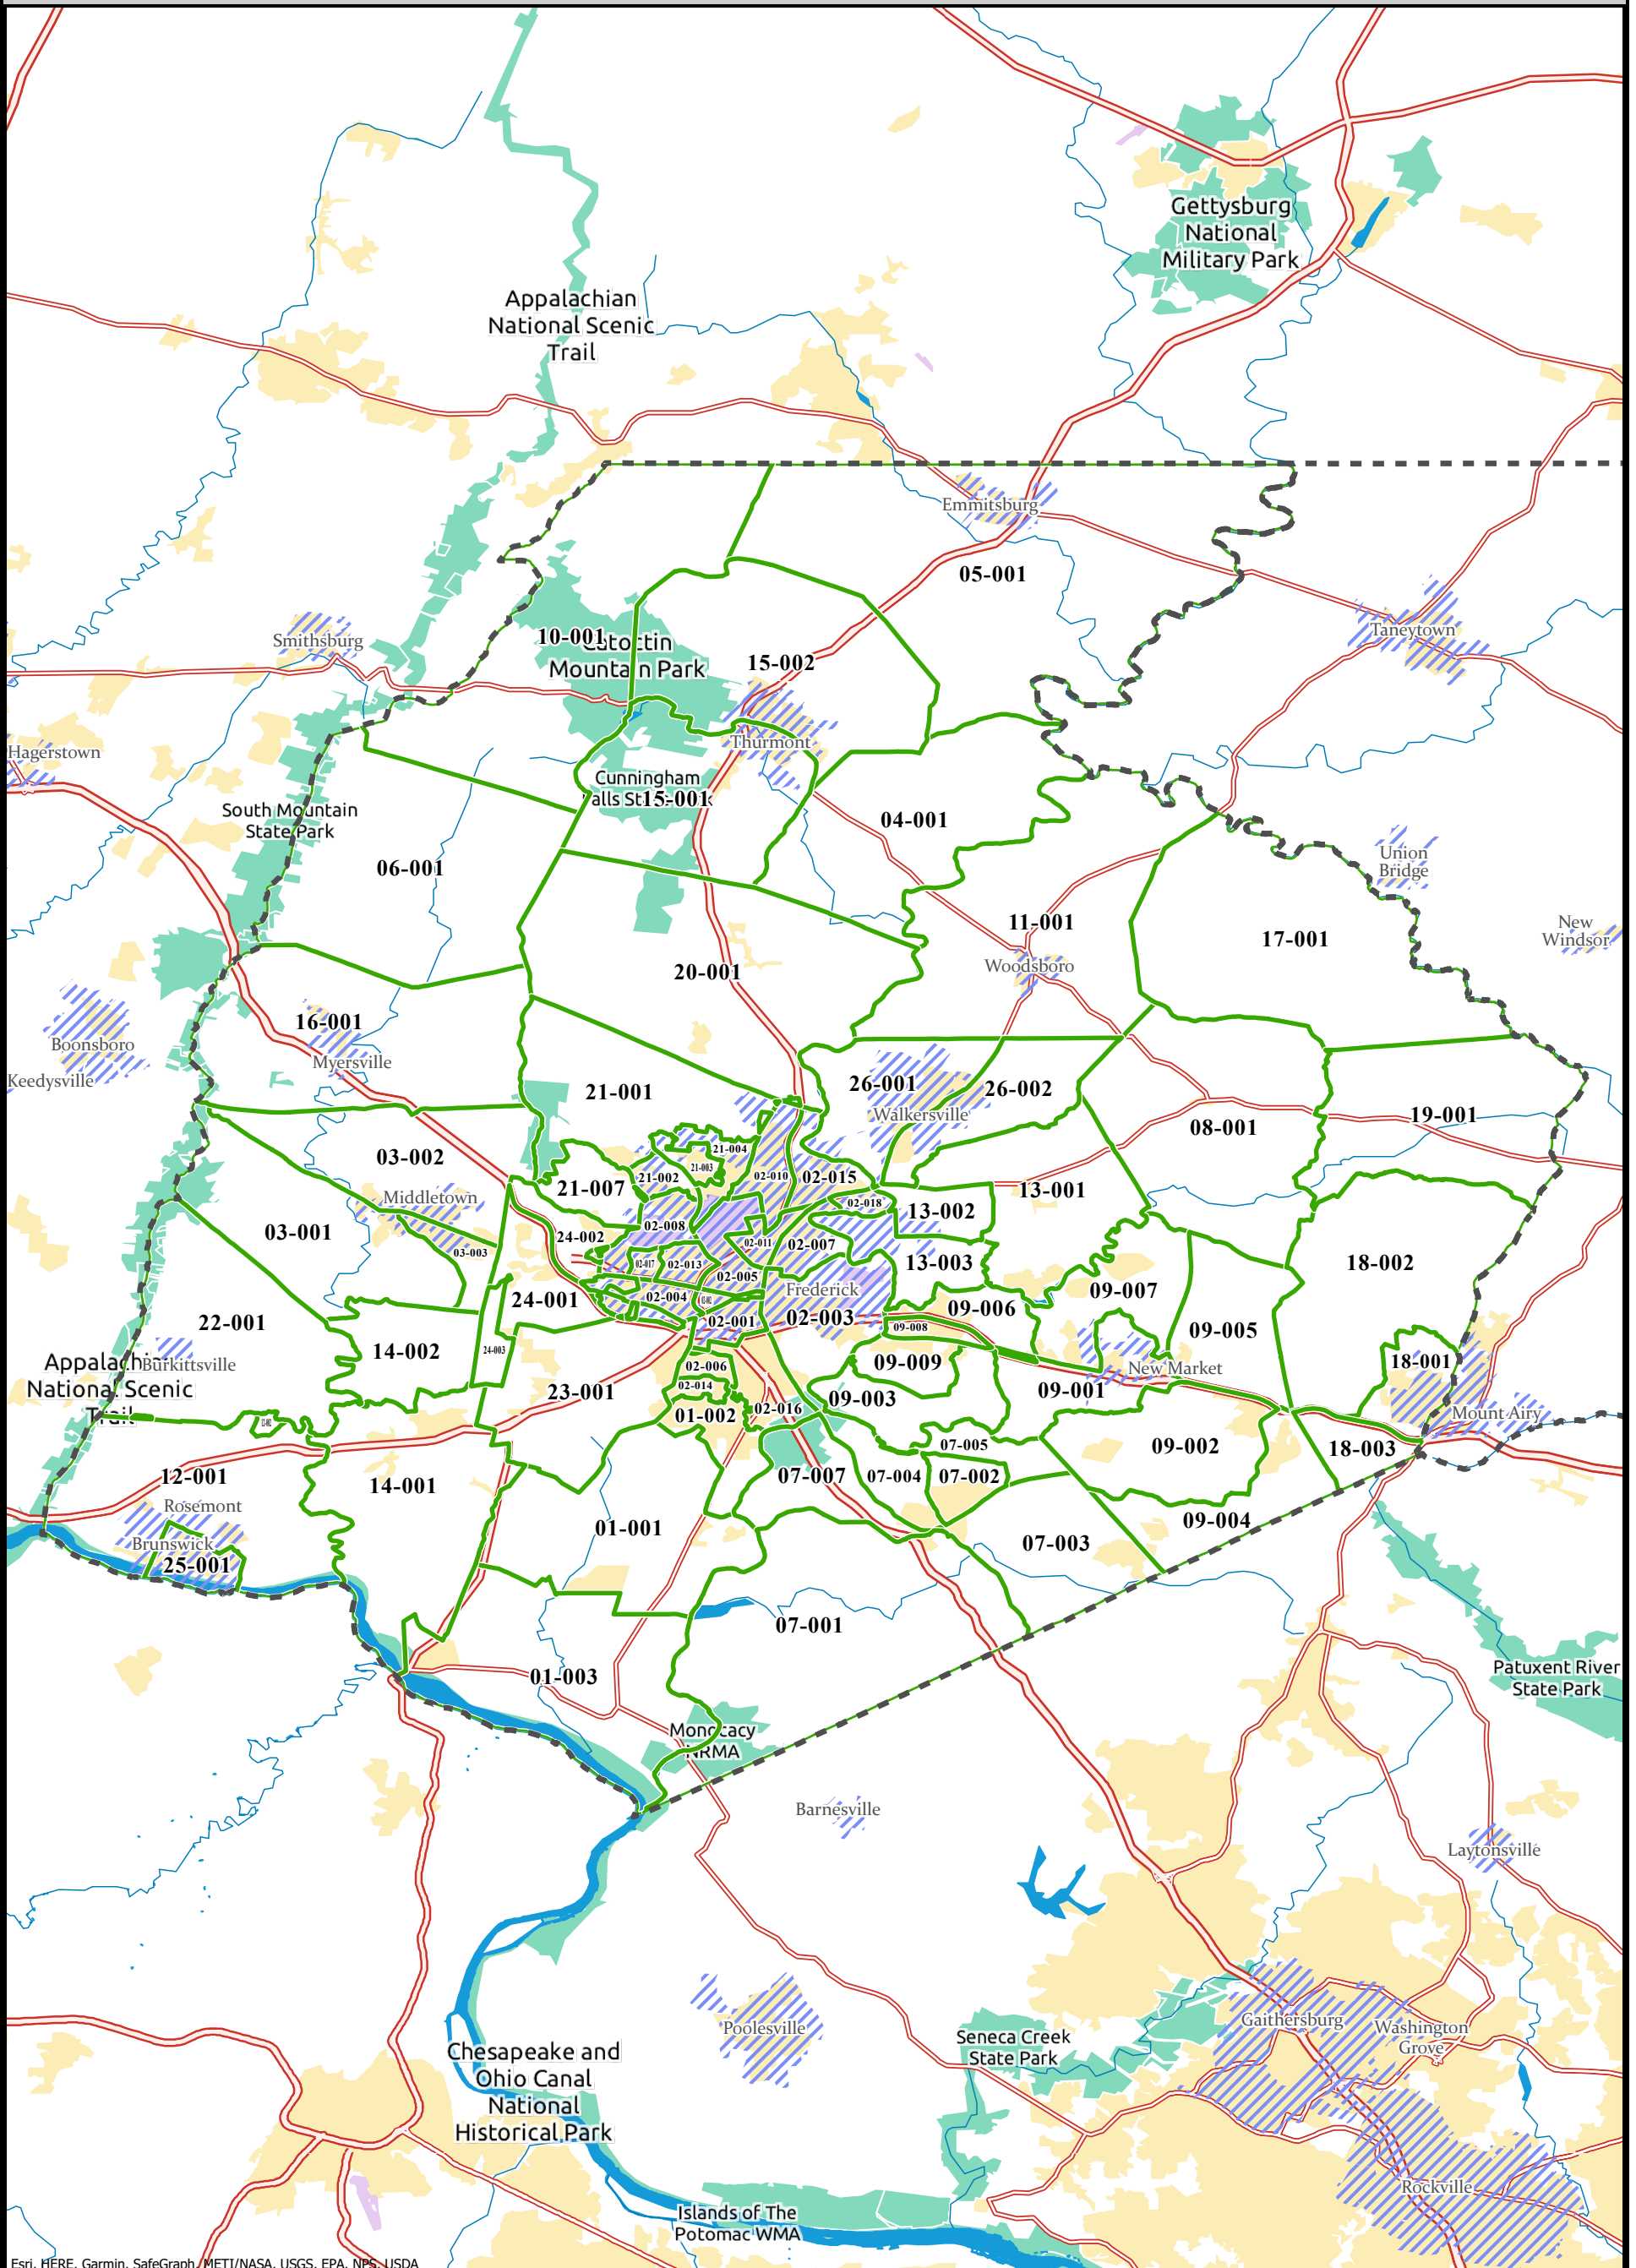

Frederick County 2020 Precincts

Esri, HERE, Garmin, SafeGraph, METI/NASA, USGS, EPA, NPS, USDA

-  County
-  2020 Precinct
-  Municipalities

Note: Precinct boundary lines are based on Census TIGER/Line data.

Prepared by the Maryland Department of Planning, May 2021