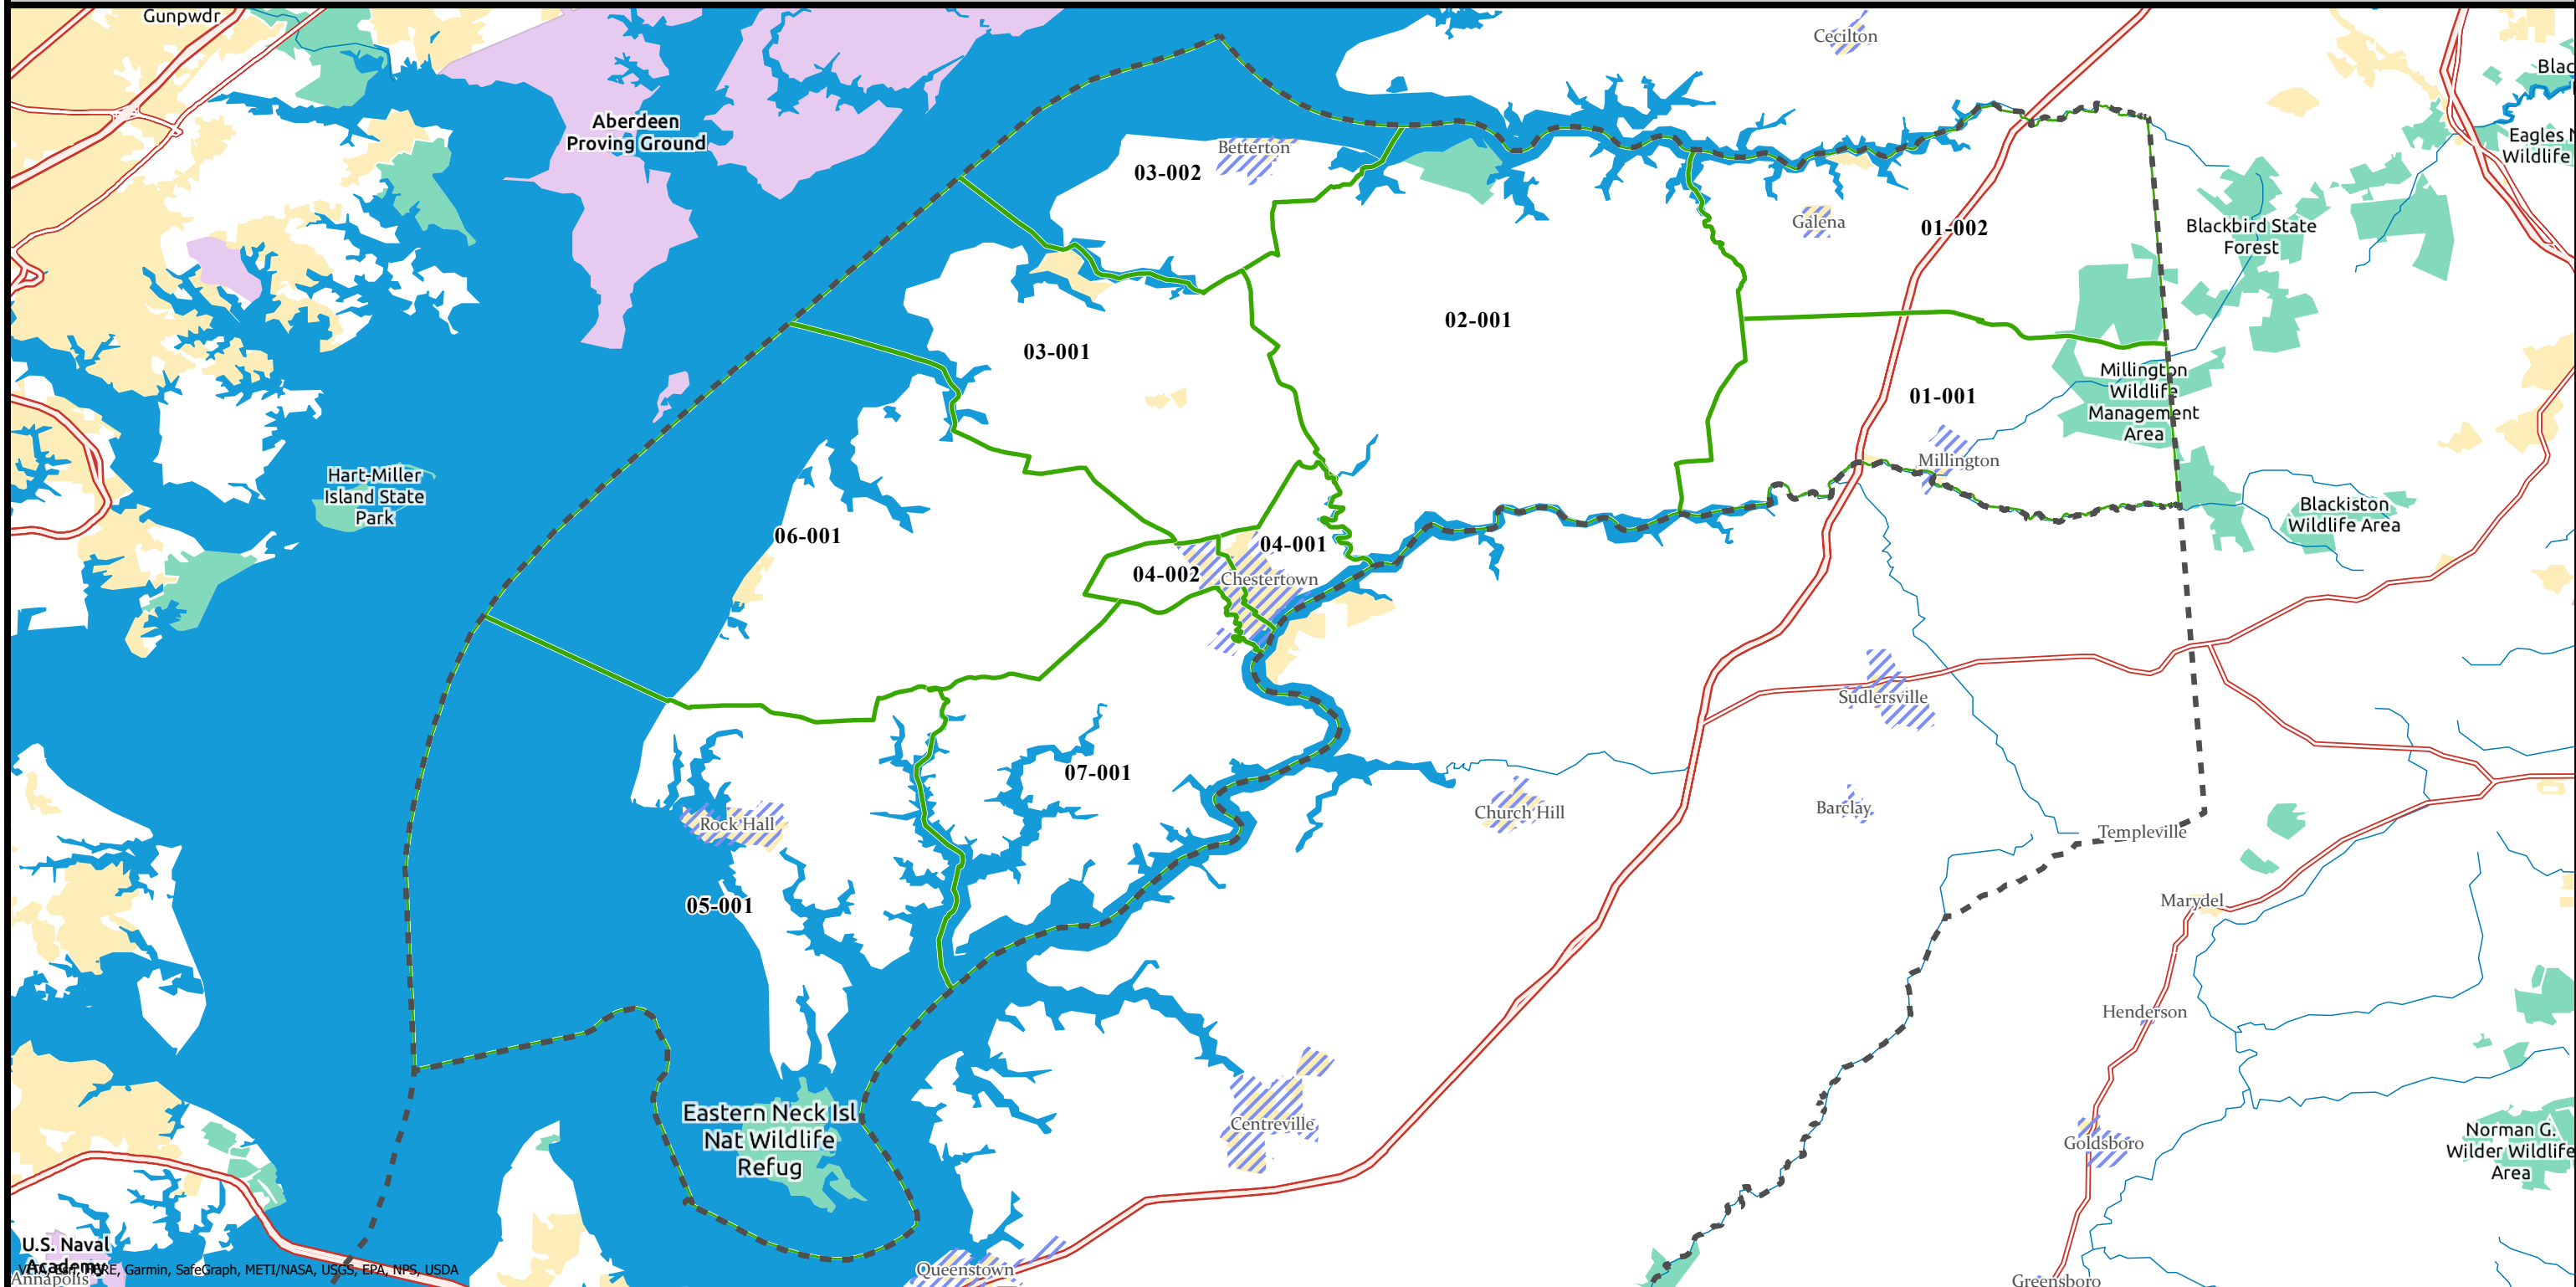

Kent County 2020 Precincts

U.S. Naval Academy, Annapolis, MD
Map data: Esri, DeLorme, Garmin, SafeGraph, METI/NASA, USGS, EPA, NPS, USDA

- County
- 2020 Precinct
- Municipalities

Note: Precinct boundary lines are based on Census TIGER/Line data.
 Prepared by the Maryland Department of Planning, May 2021