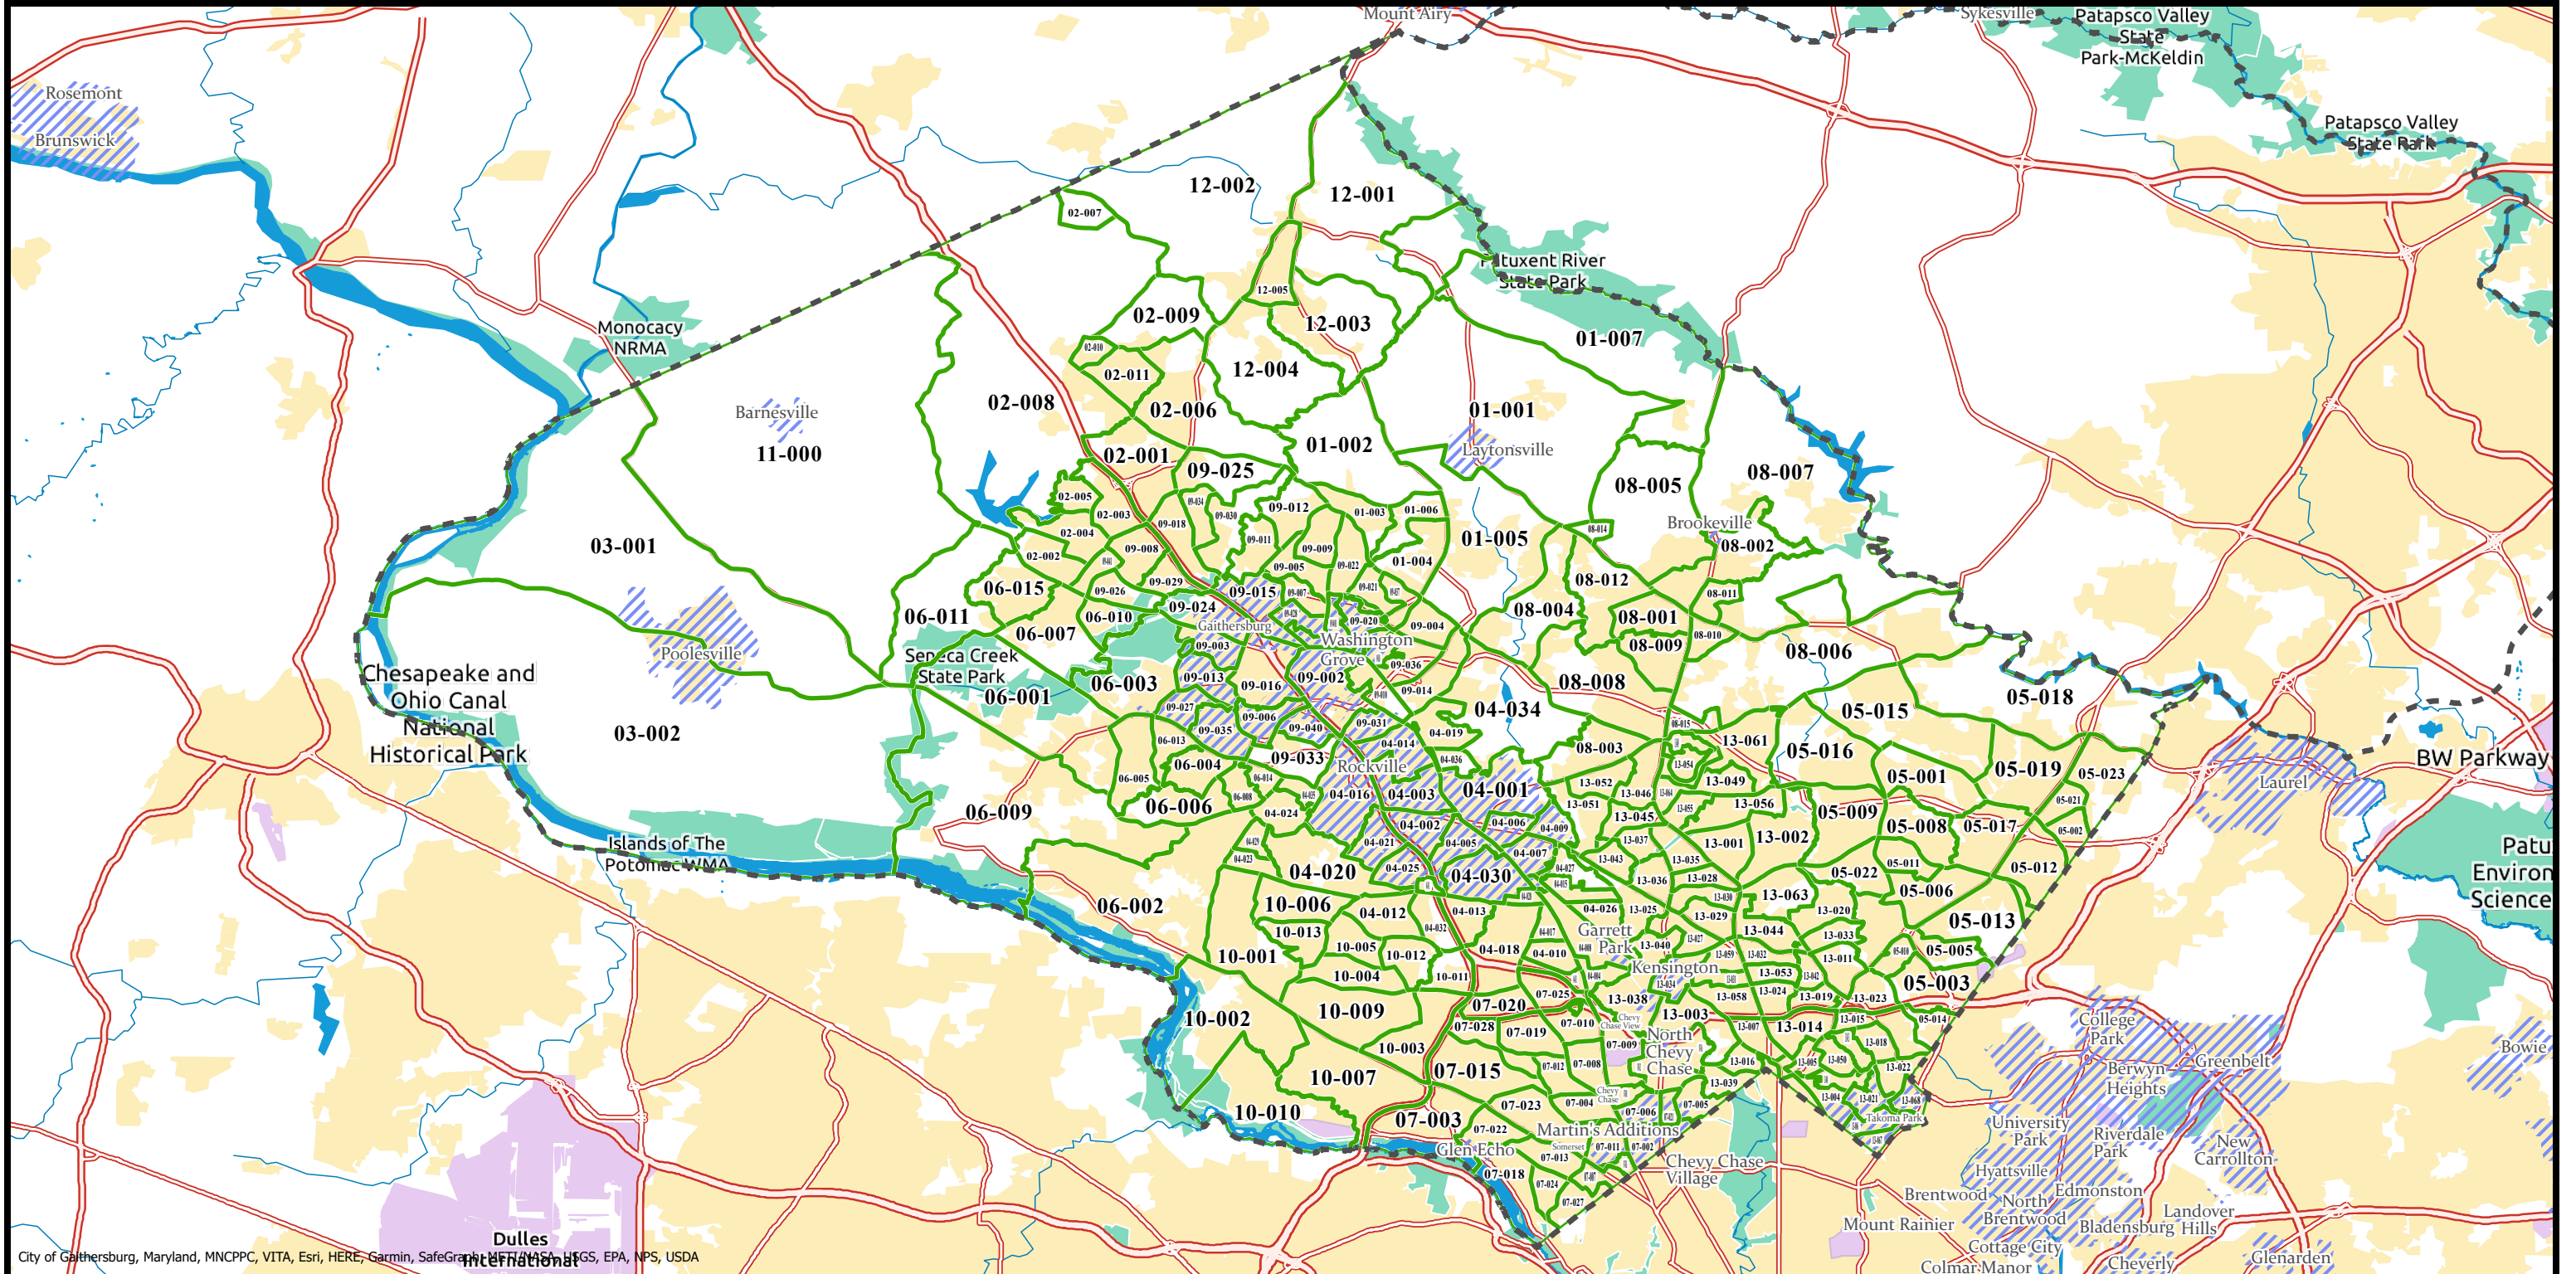

Montgomery County 2020 Precincts

City of Gaithersburg, Maryland, MNCPPC, VITA, Esri, HERE, Garmin, SafeGraph, IGN, VBS, Intermap, Inc., Swire, NOAA, USGS, EPA, NPS, USDA

0 1.25 2.5 5 7.5 10 Miles

-  County
-  2020 Precinct
-  Municipalities

Note: Precinct boundary lines are based on Census TIGER/Line data.

Prepared by the Maryland Department of Planning, May 2021