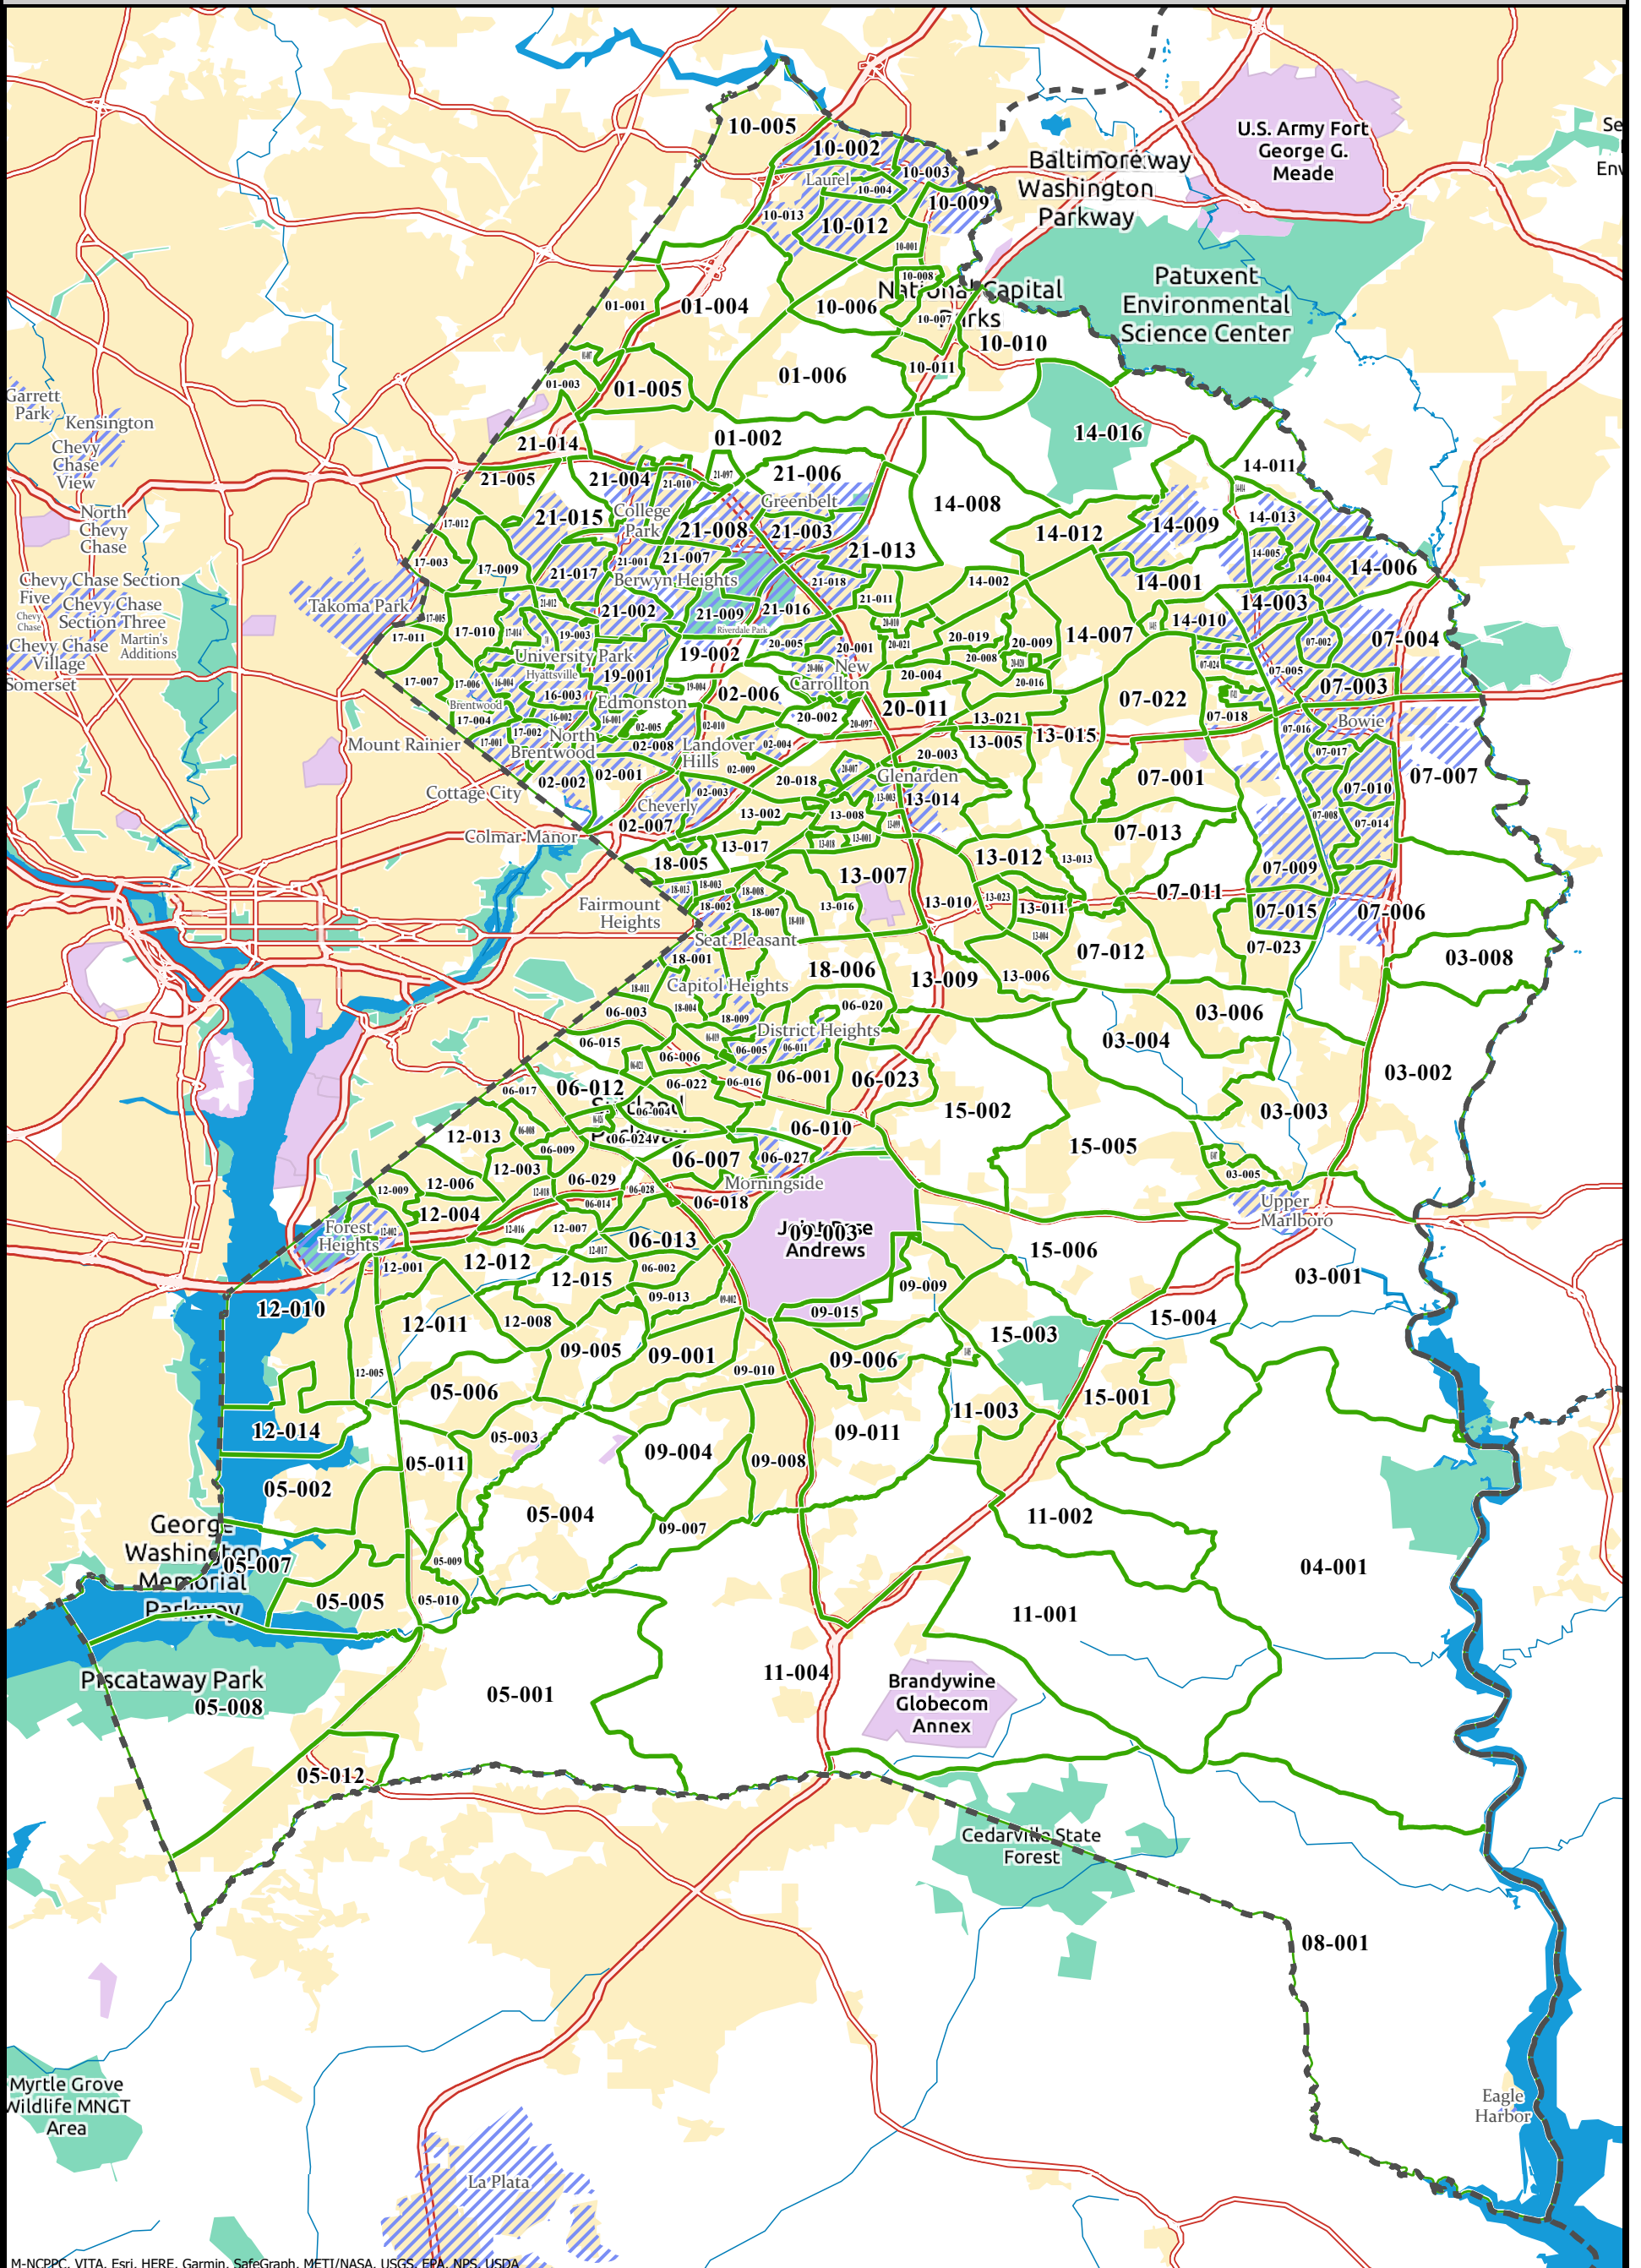

Prince George's County

2020 Precincts

M-NCPPC, VITA, Esri, HERE, Garmin, SafeGraph, METI/NASA, USGS, EPA, NPS, USDA

- County
- 2020 Precinct
- Municipalities

Note: Precinct boundary lines are based on Census TIGER/Line data.
 Prepared by the Maryland Department of Planning, May 2021