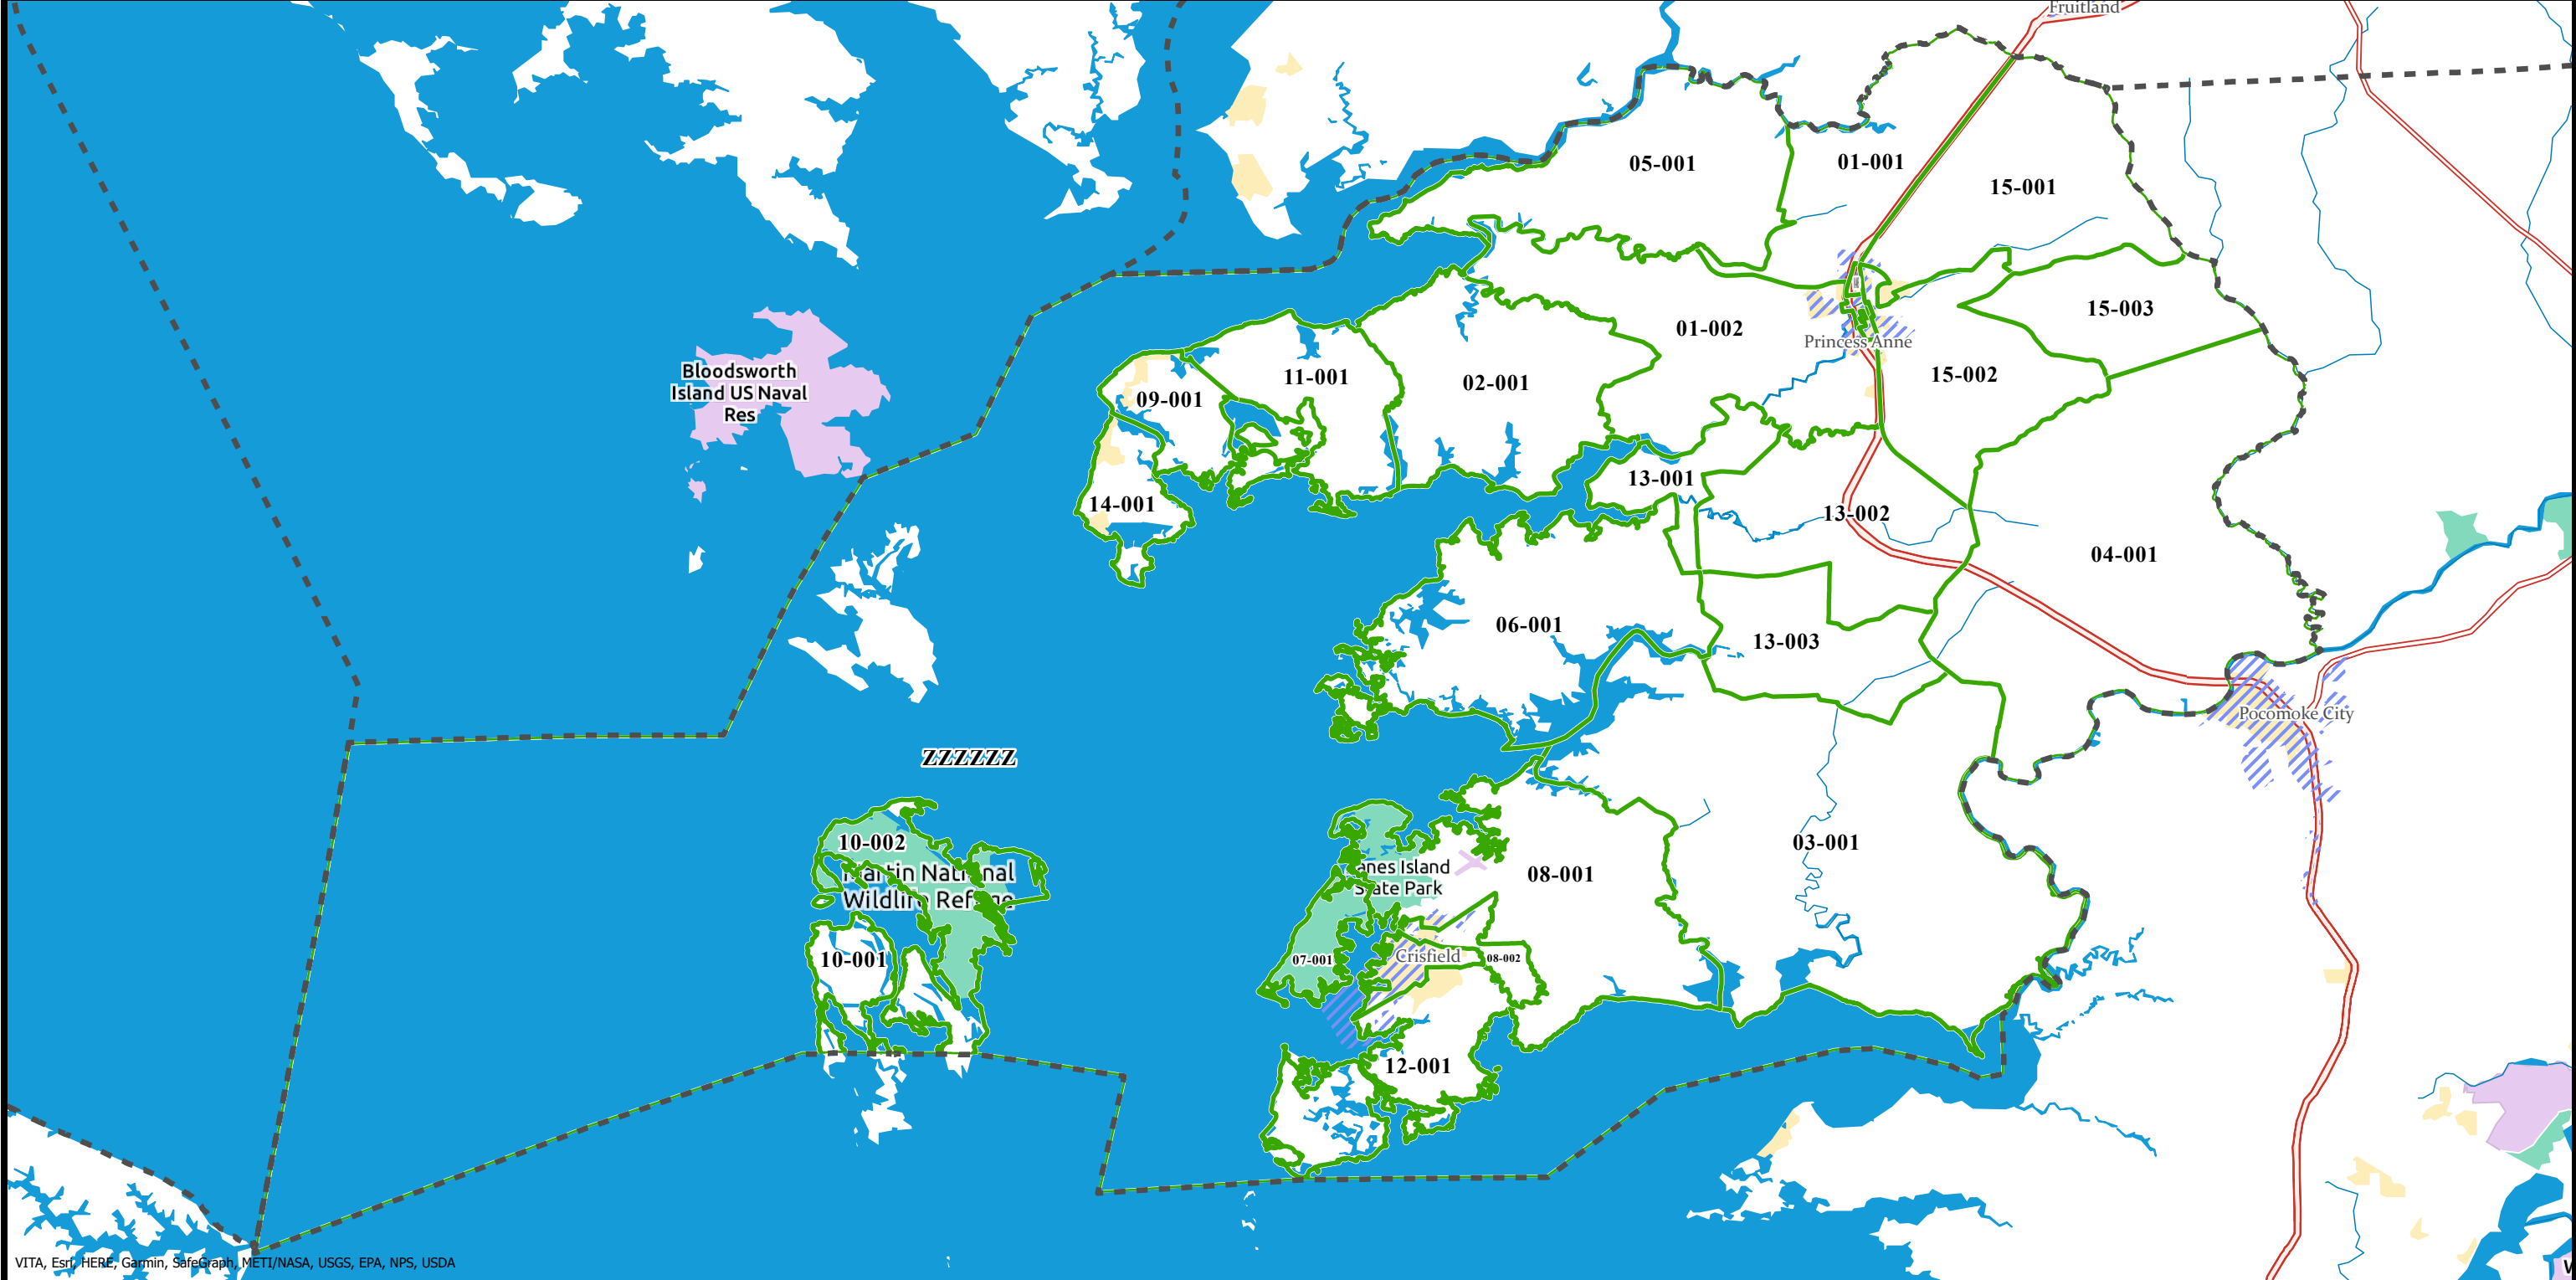

Somerset County

2020 Precincts

VITA, Esri, HERE, Garmin, SafeGraph, METI/NASA, USGS, EPA, NPS, USDA

0 1.23 2.45 4.9 7.35 9.8 Miles

-  County
-  2020 Precinct
-  Municipalities

Note: Precinct boundary lines are based on Census TIGER/Line data.

Prepared by the Maryland Department of Planning, May 2021