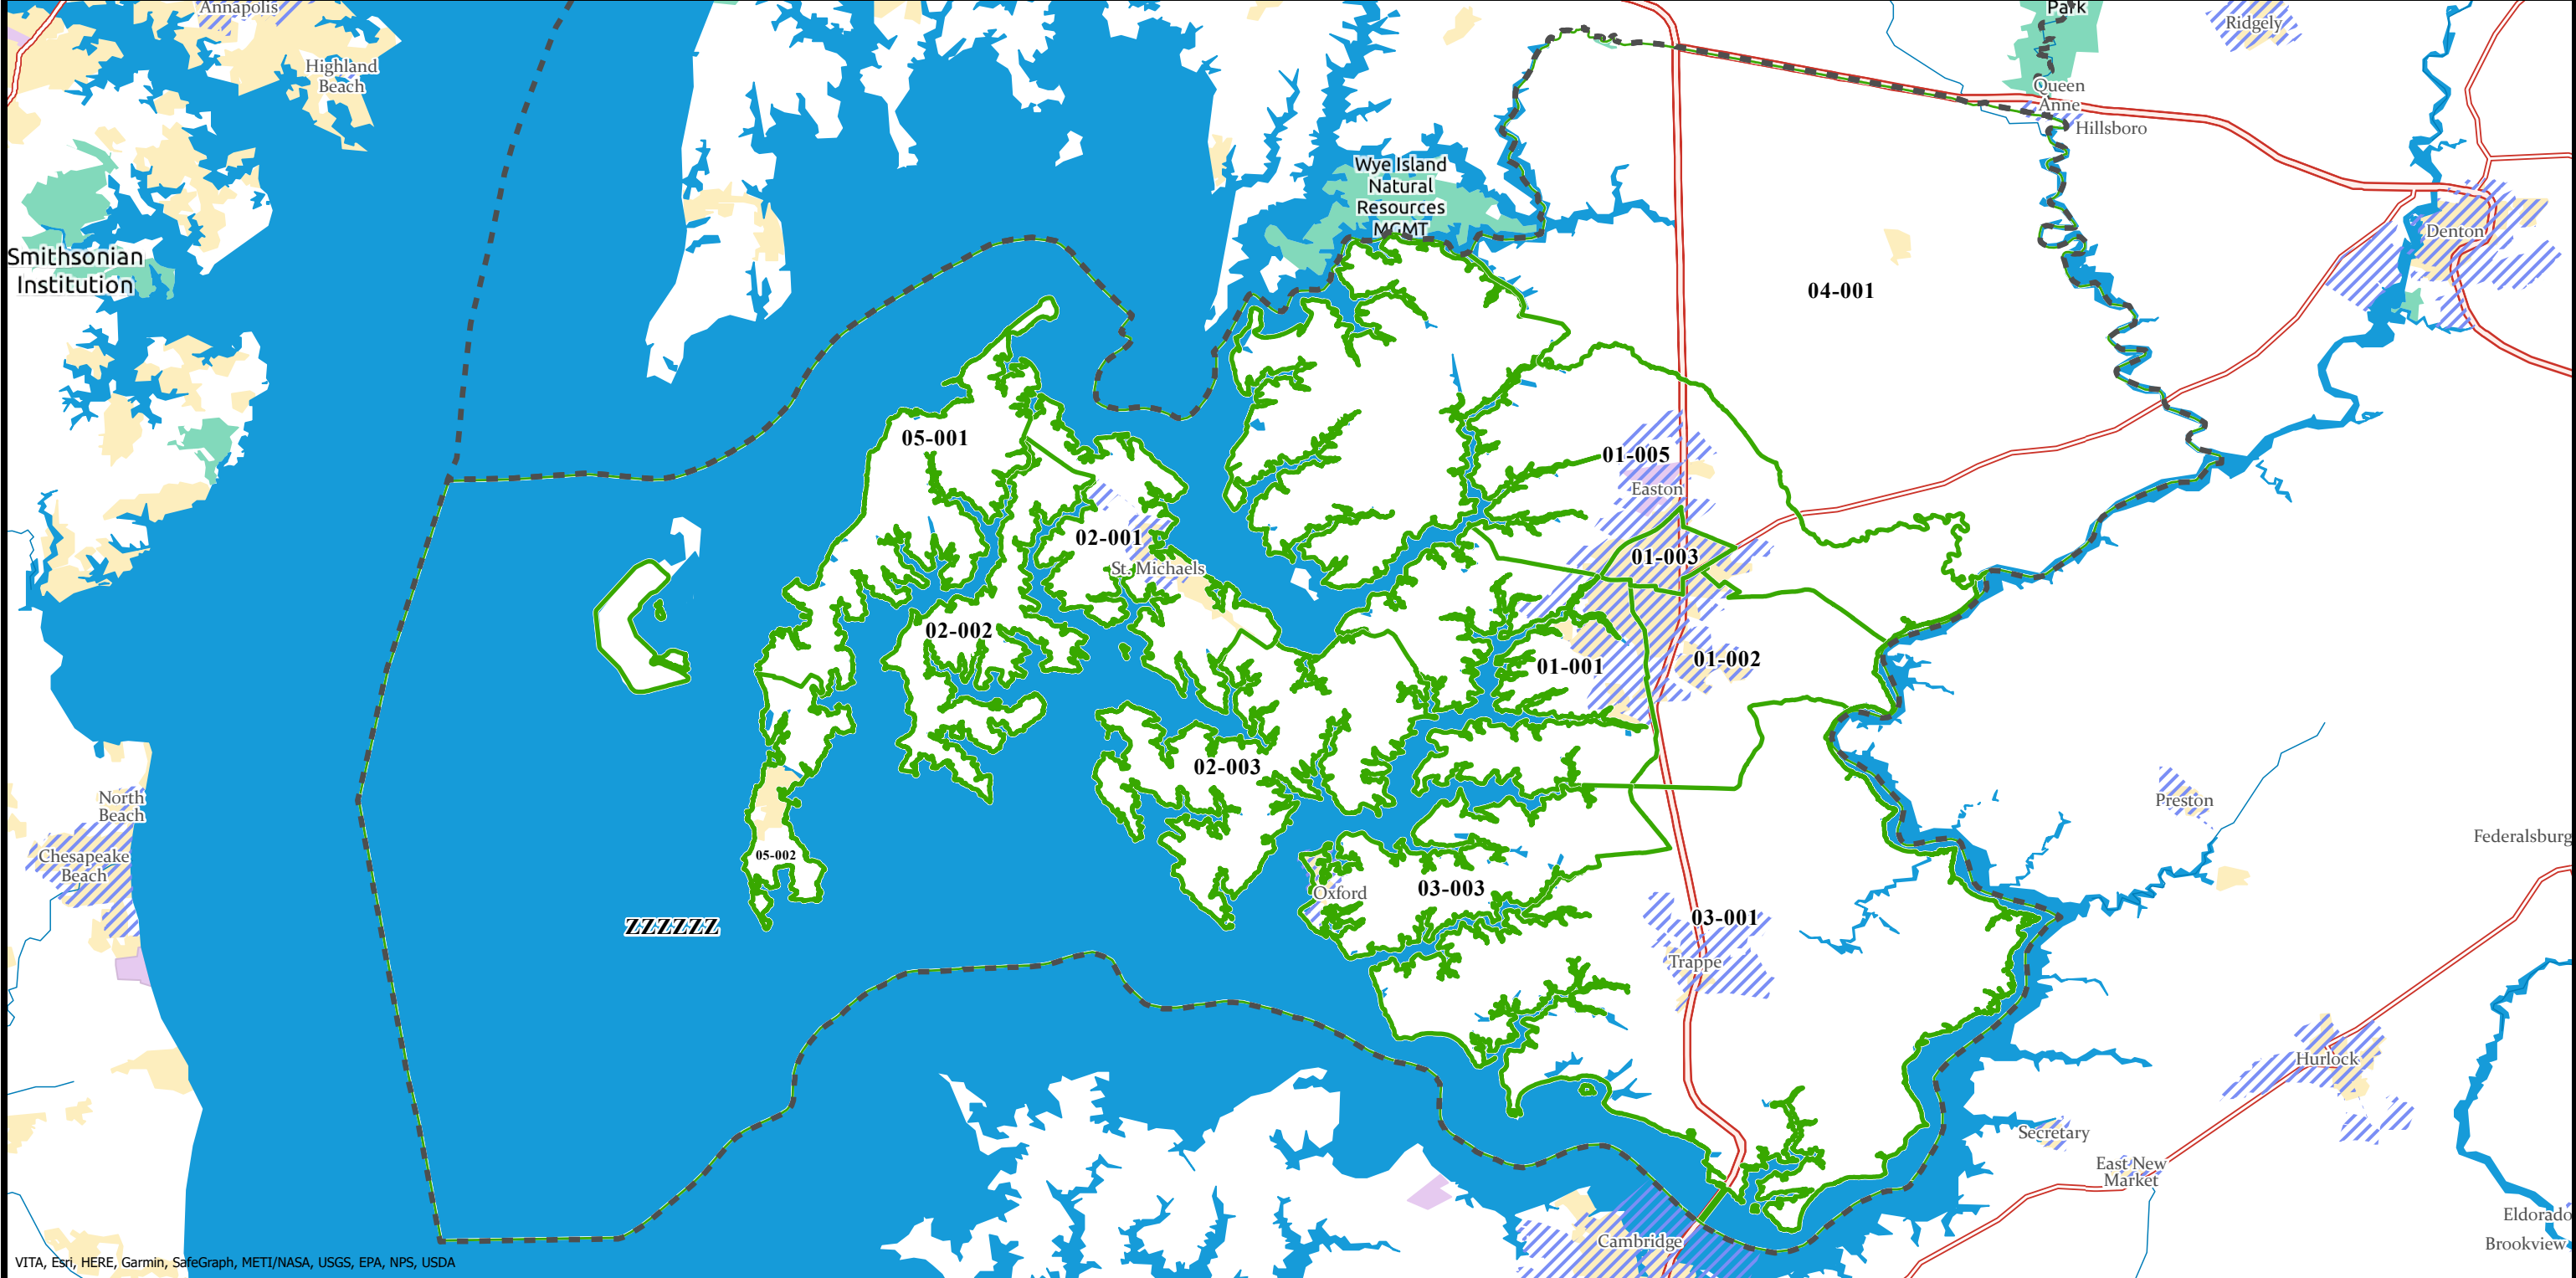

Talbot County 2020 Precincts

VITA, Esri, HERE, Garmin, SafeGraph, METI/NASA, USGS, EPA, NPS, USDA

-  County
-  2020 Precinct
-  Municipalities

Note: Precinct boundary lines are based on Census TIGER/Line data.

Prepared by the Maryland Department of Planning, May 2021