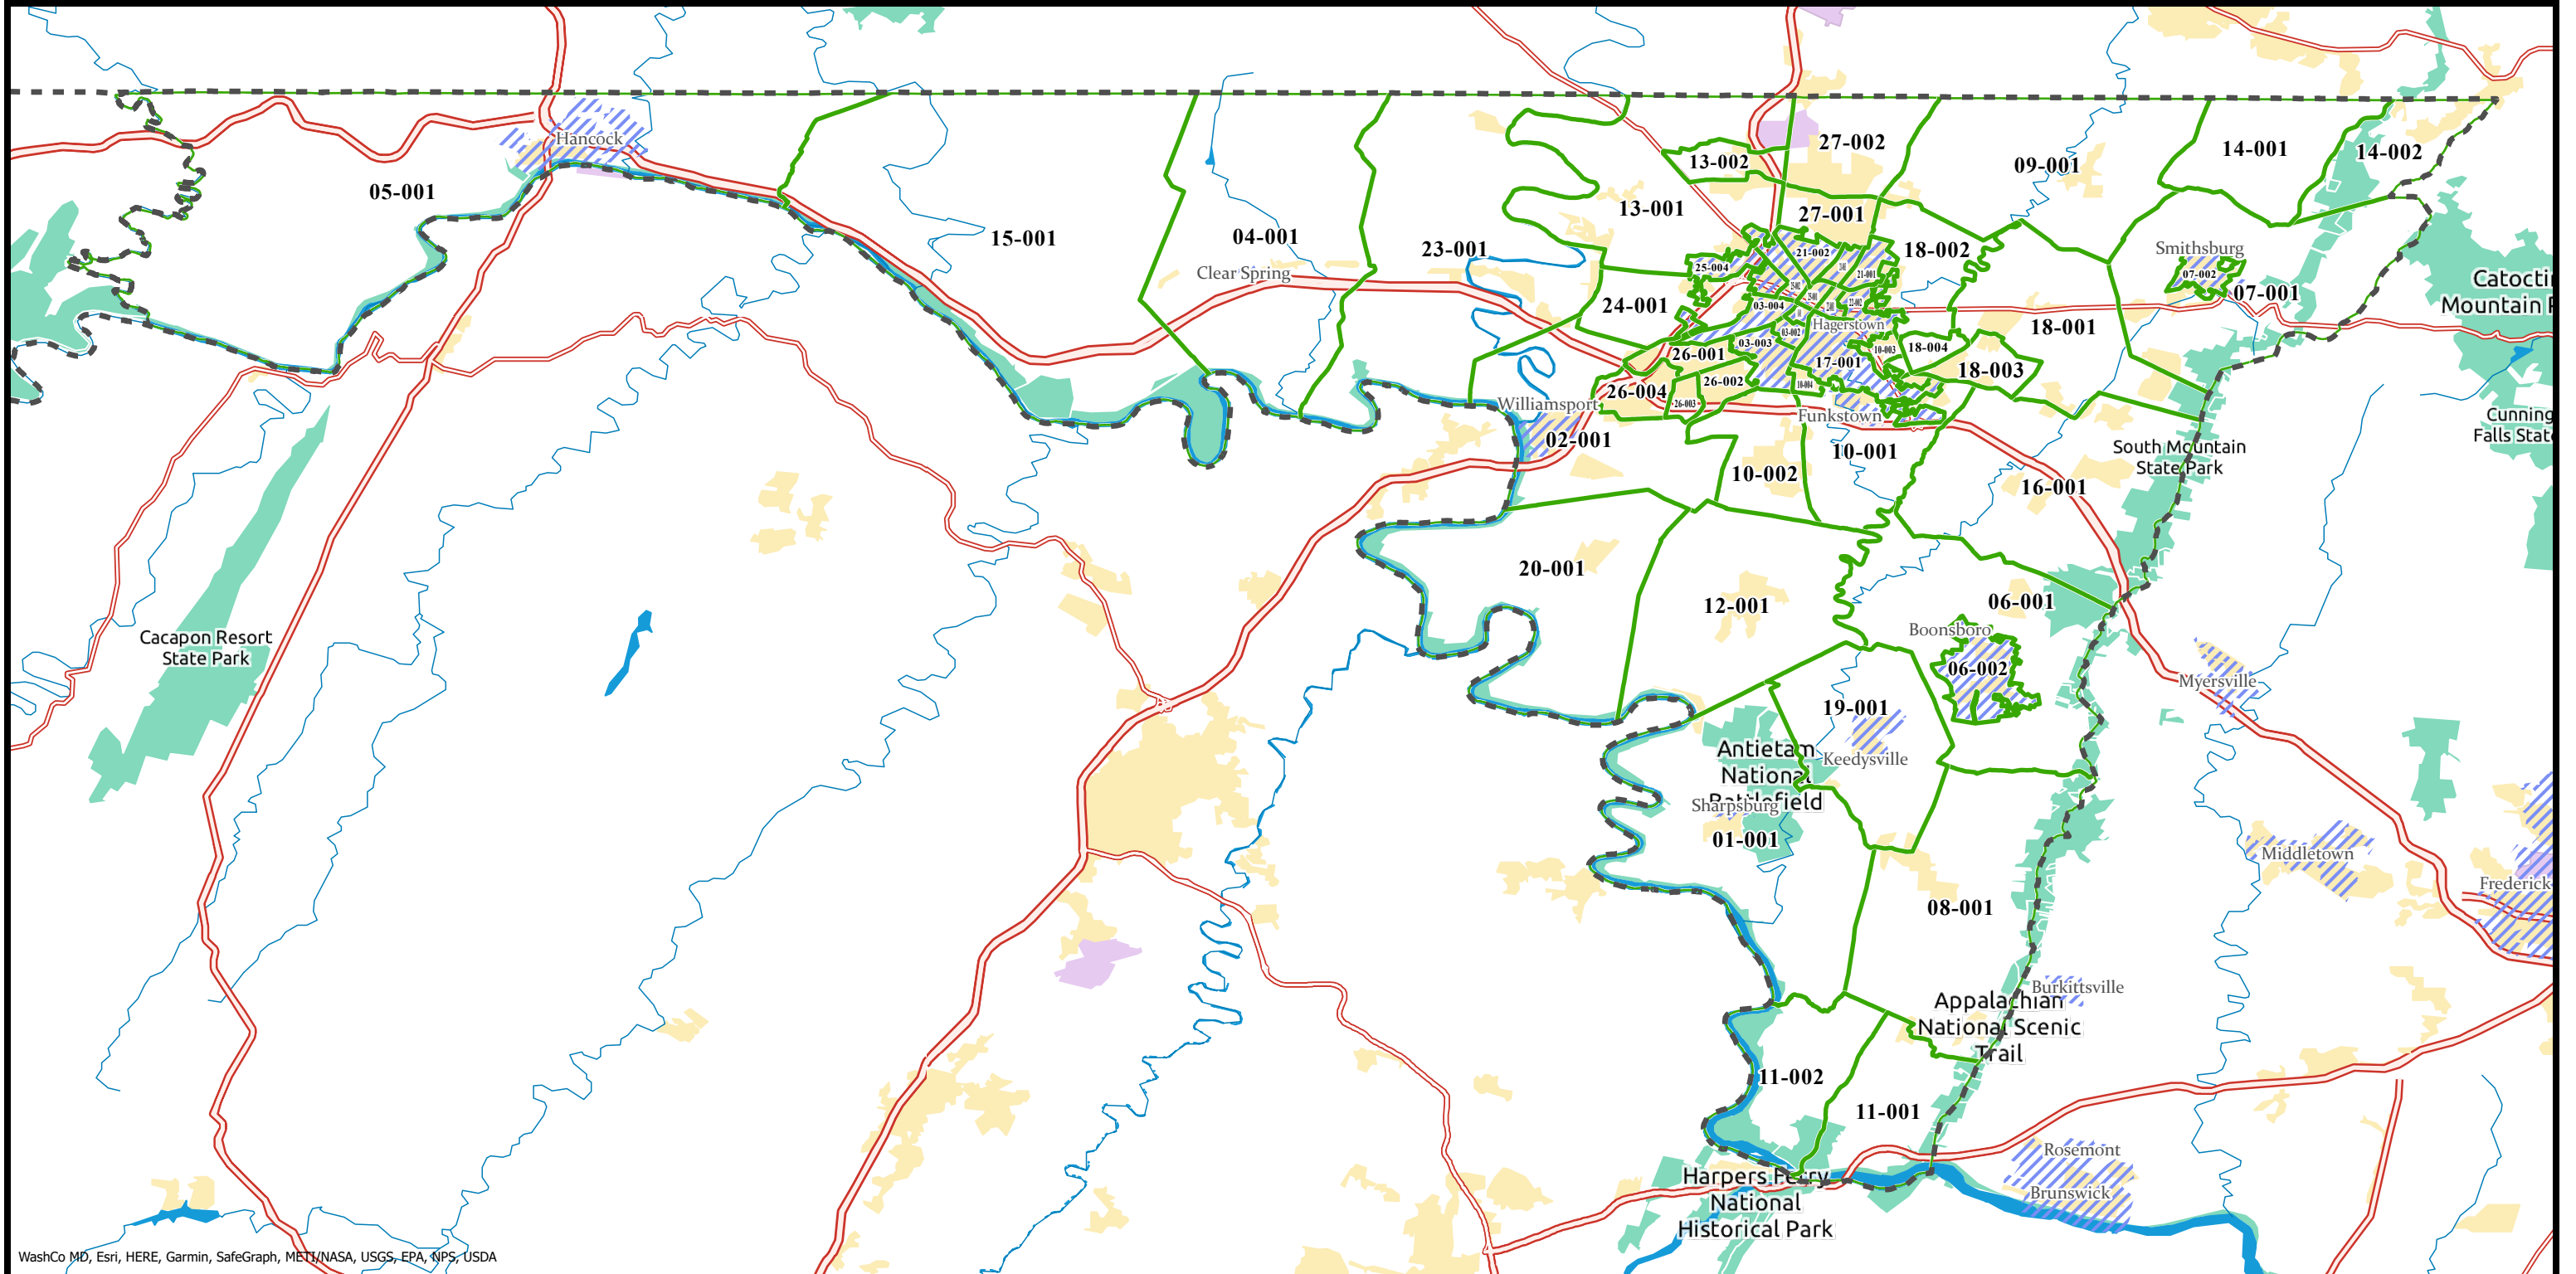

Washington County 2020 Precincts

WashCo MD, Esri, HERE, Garmin, SafeGraph, METI/NASA, USGS, EPA, NPS, USDA

0 1.32 2.65 5.3 7.95 10.6 Miles

-  County
-  2020 Precinct
-  Municipalities

Note: Precinct boundary lines are based on Census TIGER/Line data.
Prepared by the Maryland Department of Planning, May 2021