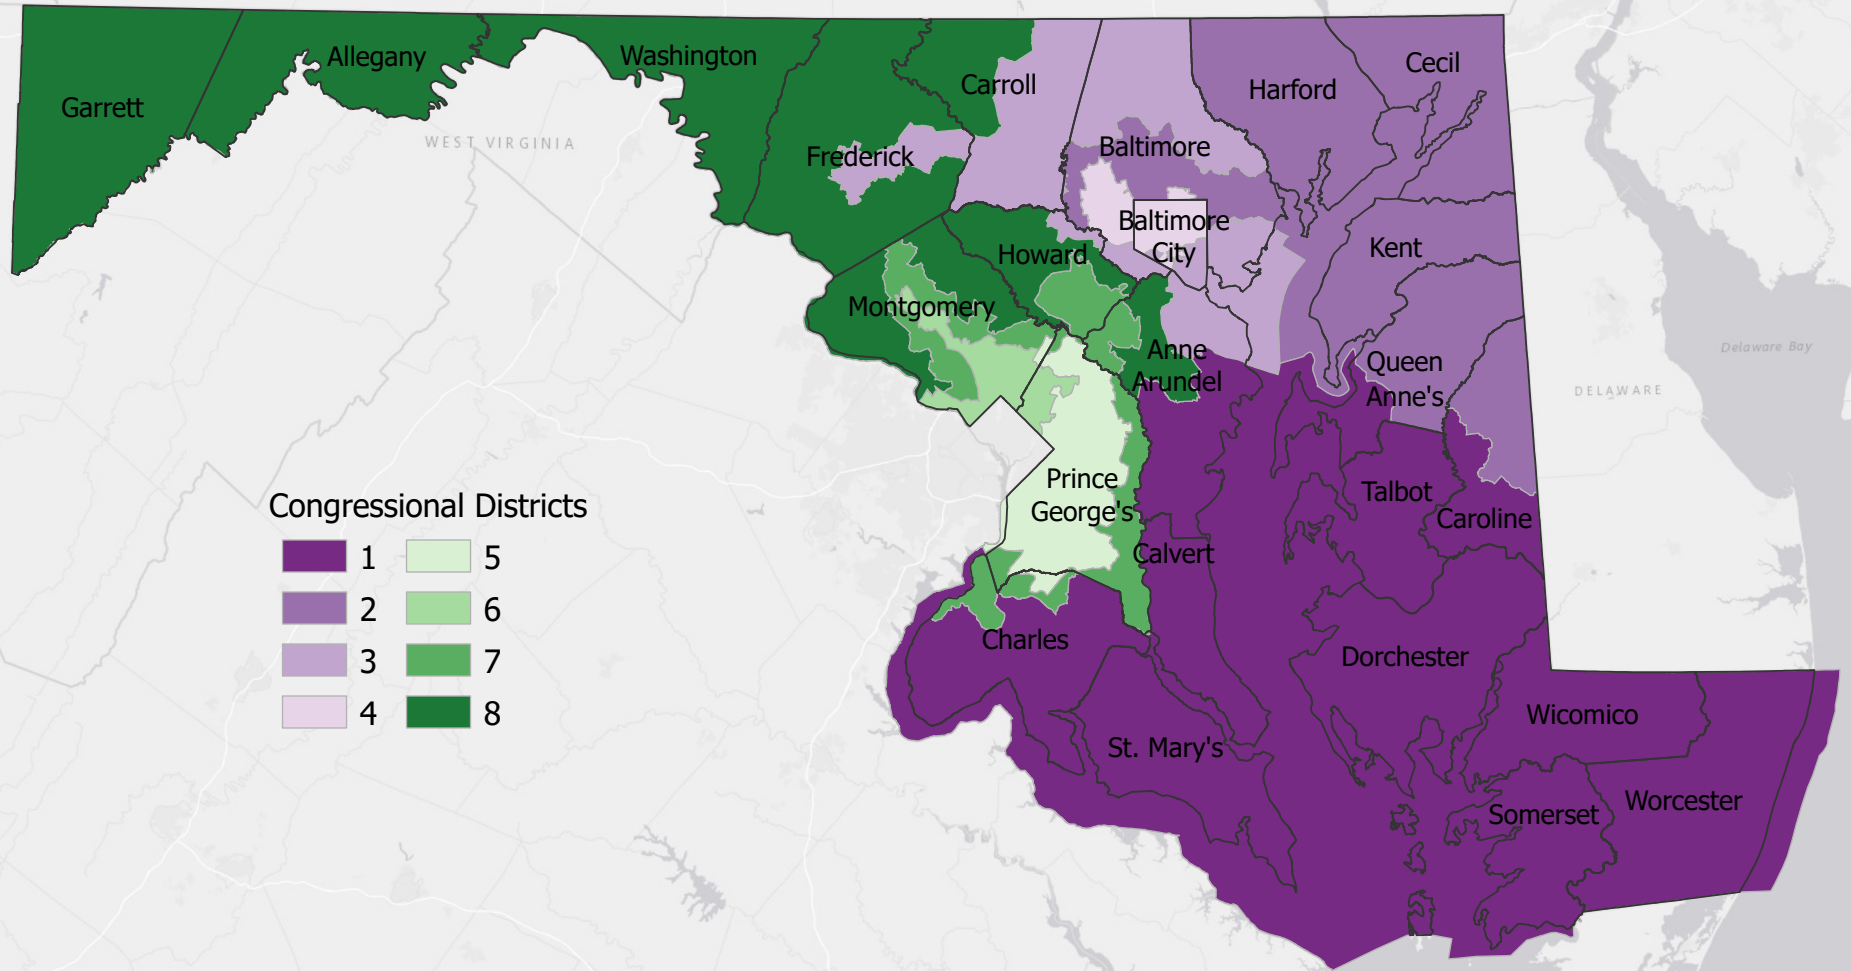

Congressional Plan 1009

Esri, HERE, Garmin, USGS, EPA, NPS

Prepared for the Maryland Citizens Redistricting Commission
Date: 9/9/2021 11:54 AM

0 5 10 20 30 40
Miles