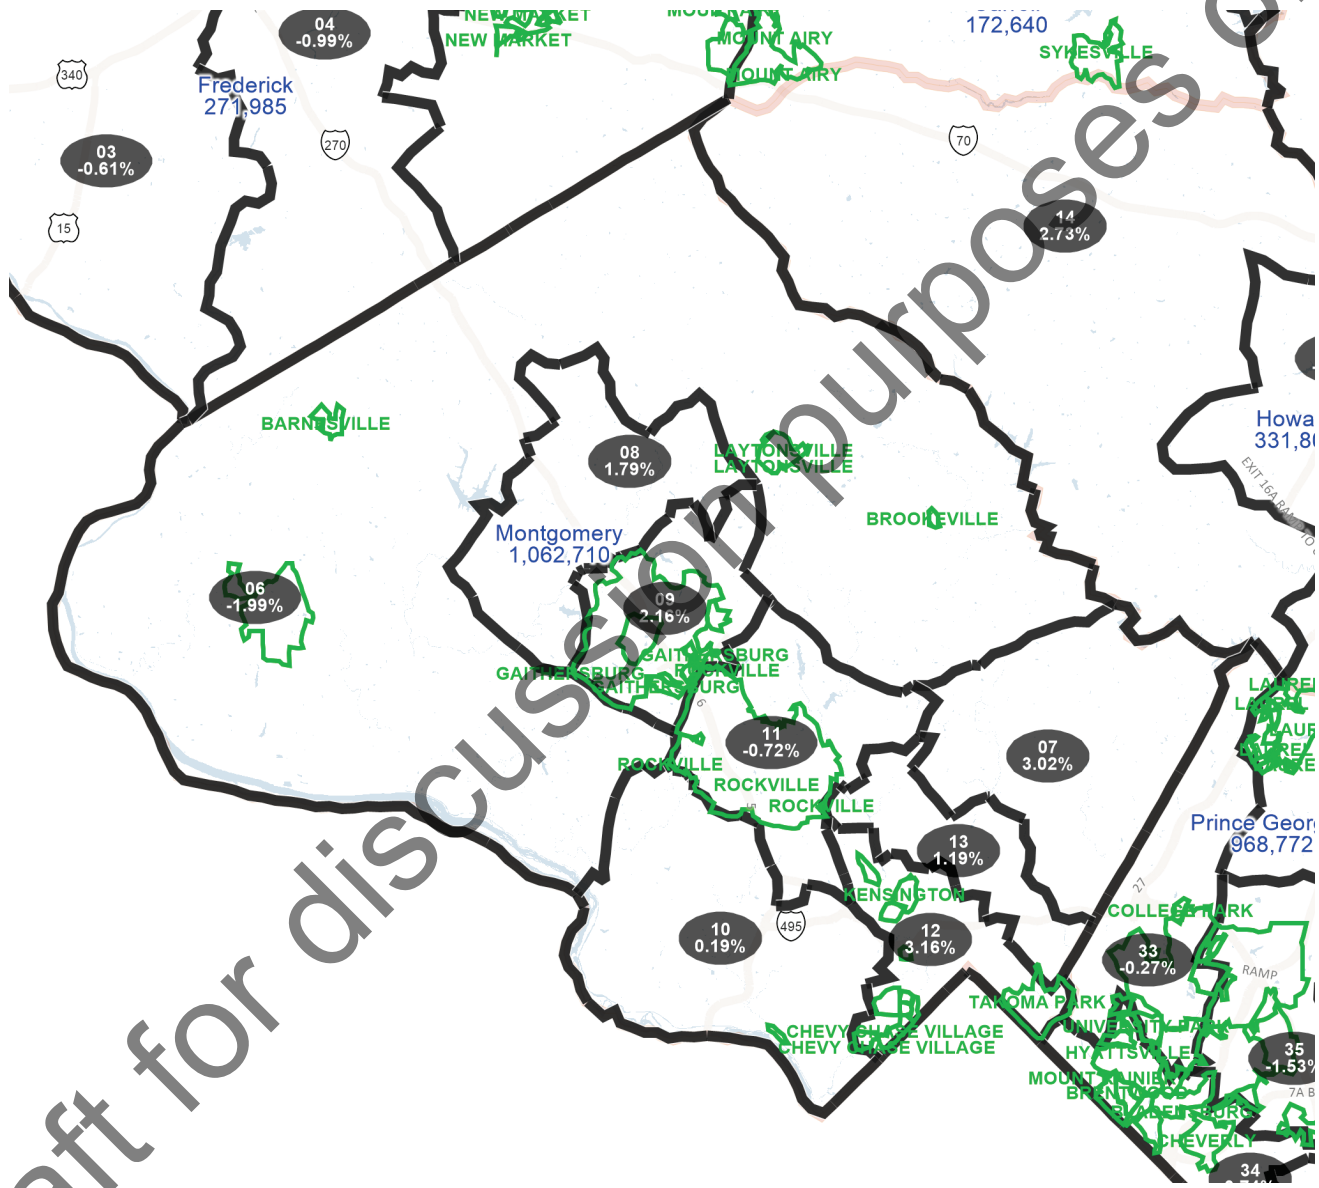

Alternative Map for Harford, Baltimore, Anne Arundel, Howard and Montgomery

Draft for discussion purposes only.

Draft for discussion purposes only.

Harford and Surroundings Blow Up

Draft for discussion purposes only.

Baltimore Blow-Up

Draft for discussion purposes only.

Anne Arundel and Howard Blow-Ups

Draft for discussion purposes only.

Montgomery County Blow Up

Draft for discussion purposes only.