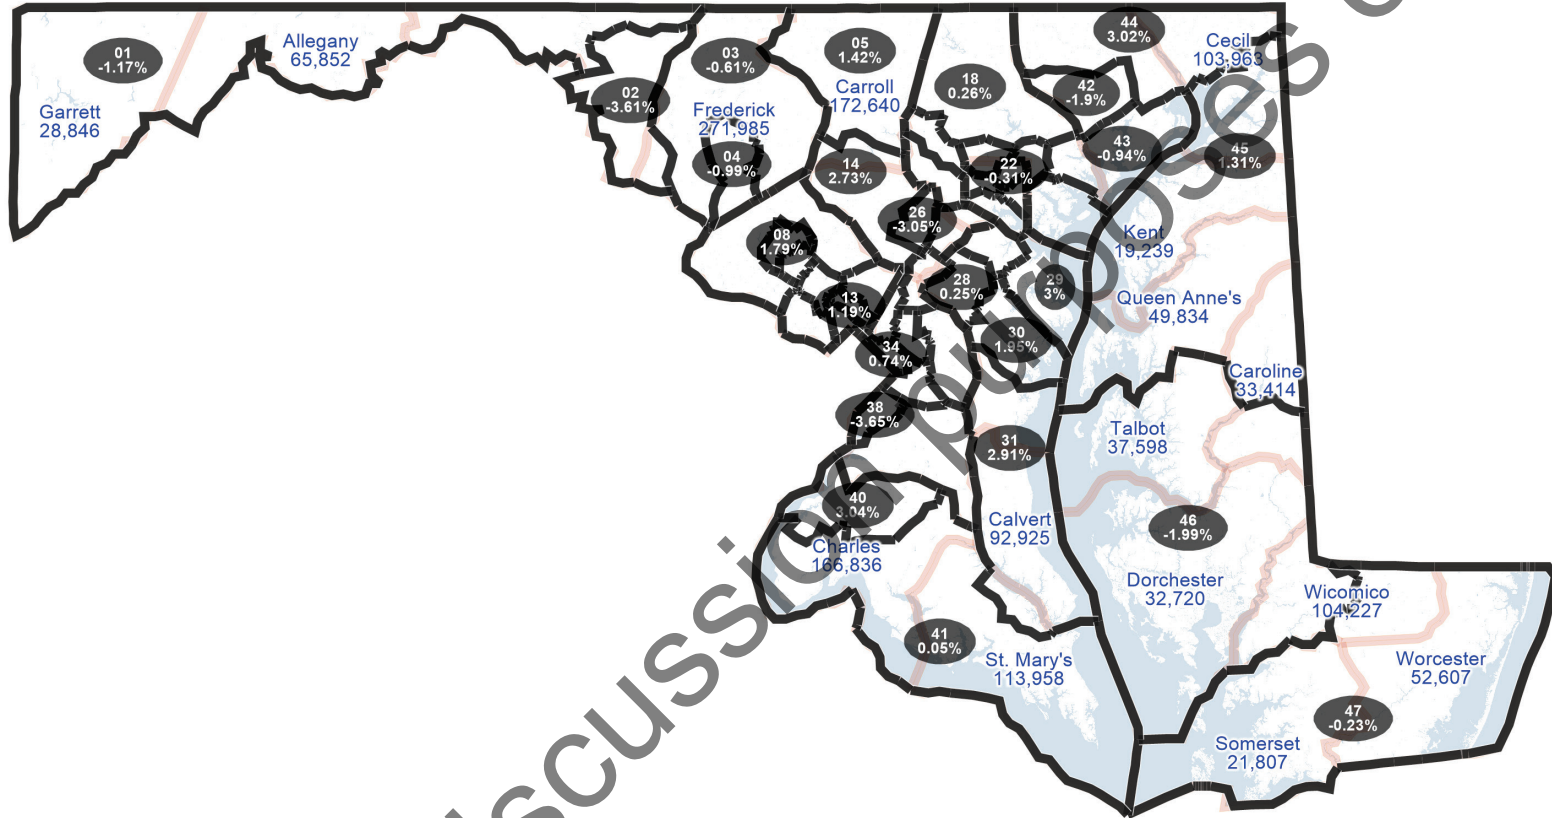

Alternative Map for Harford, Baltimore, Anne Arundel, Howard and Montgomery

Draft for discussion purposes only.

Draft for discussion purposes only.

Harford and Surroundings Blow Up

Draft for discussion purposes only.

Baltimore Blow-Up

Draft for discussion purposes only.

Anne Arundel and Howard Blow-Ups

Draft for discussion purposes only.

Montgomery County Blow Up

Draft for discussion purposes only.