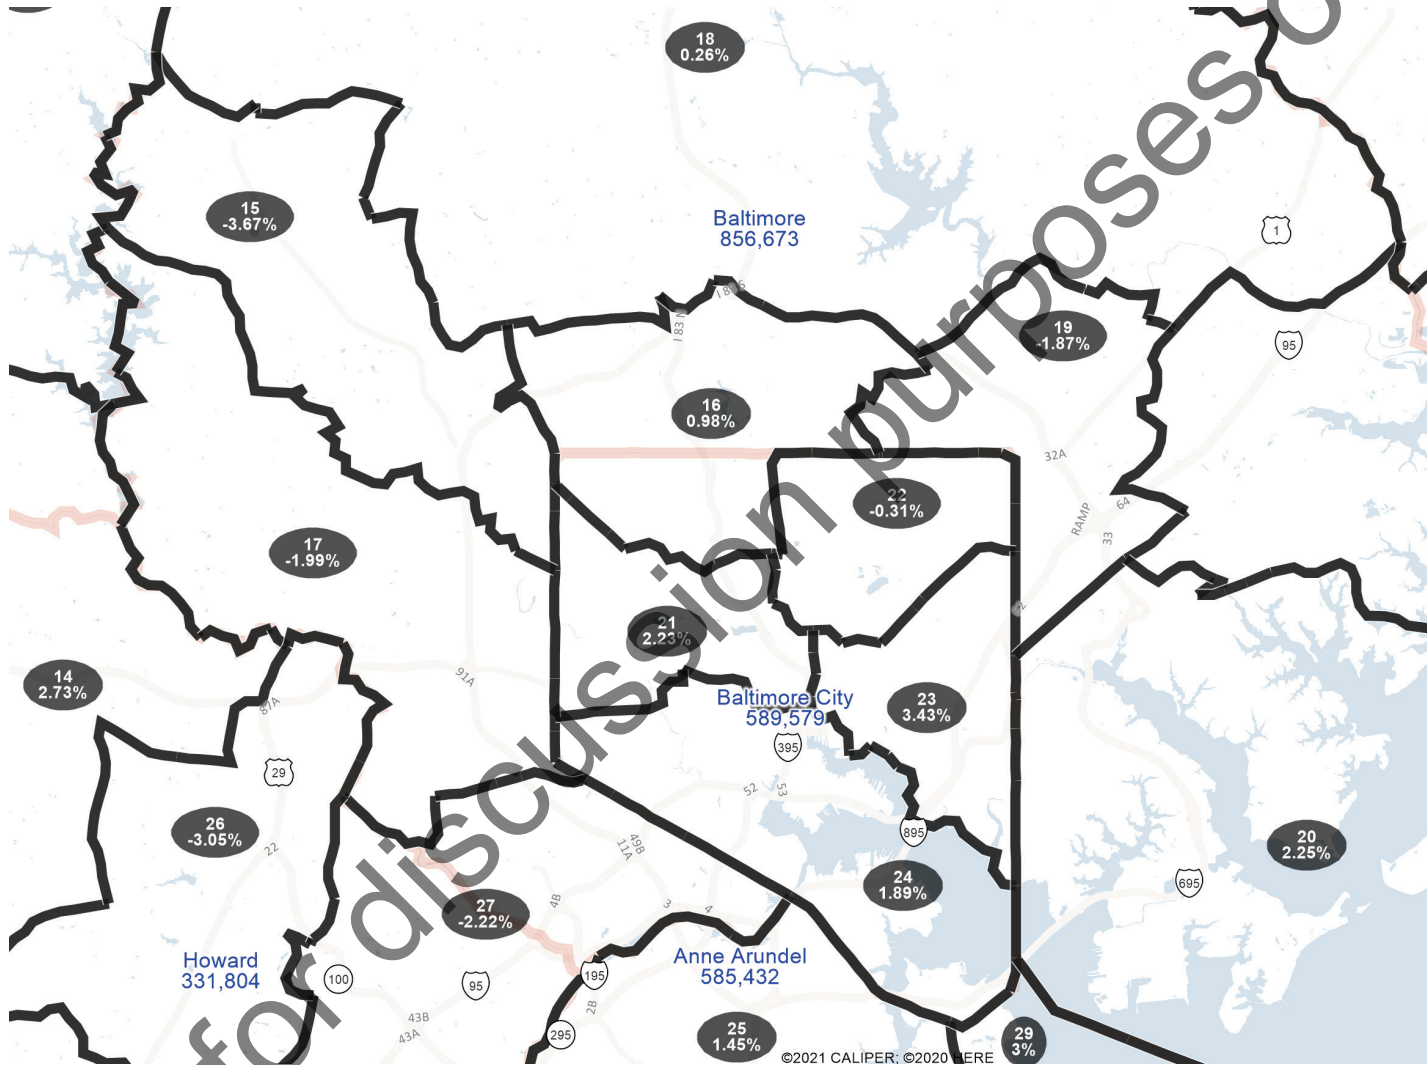

Alternative Map for Harford, Baltimore, Anne Arundel, Howard and Montgomery

Draft for discussion purposes only.

Draft for discussion purposes only.

Harford and Surroundings Blow Up

Draft for discussion purposes only.

Baltimore Blow-Up

Draft for discussion purposes only.

Anne Arundel and Howard Blow-Ups

Draft for discussion purposes only.

Montgomery County Blow Up

Draft for discussion purposes only.