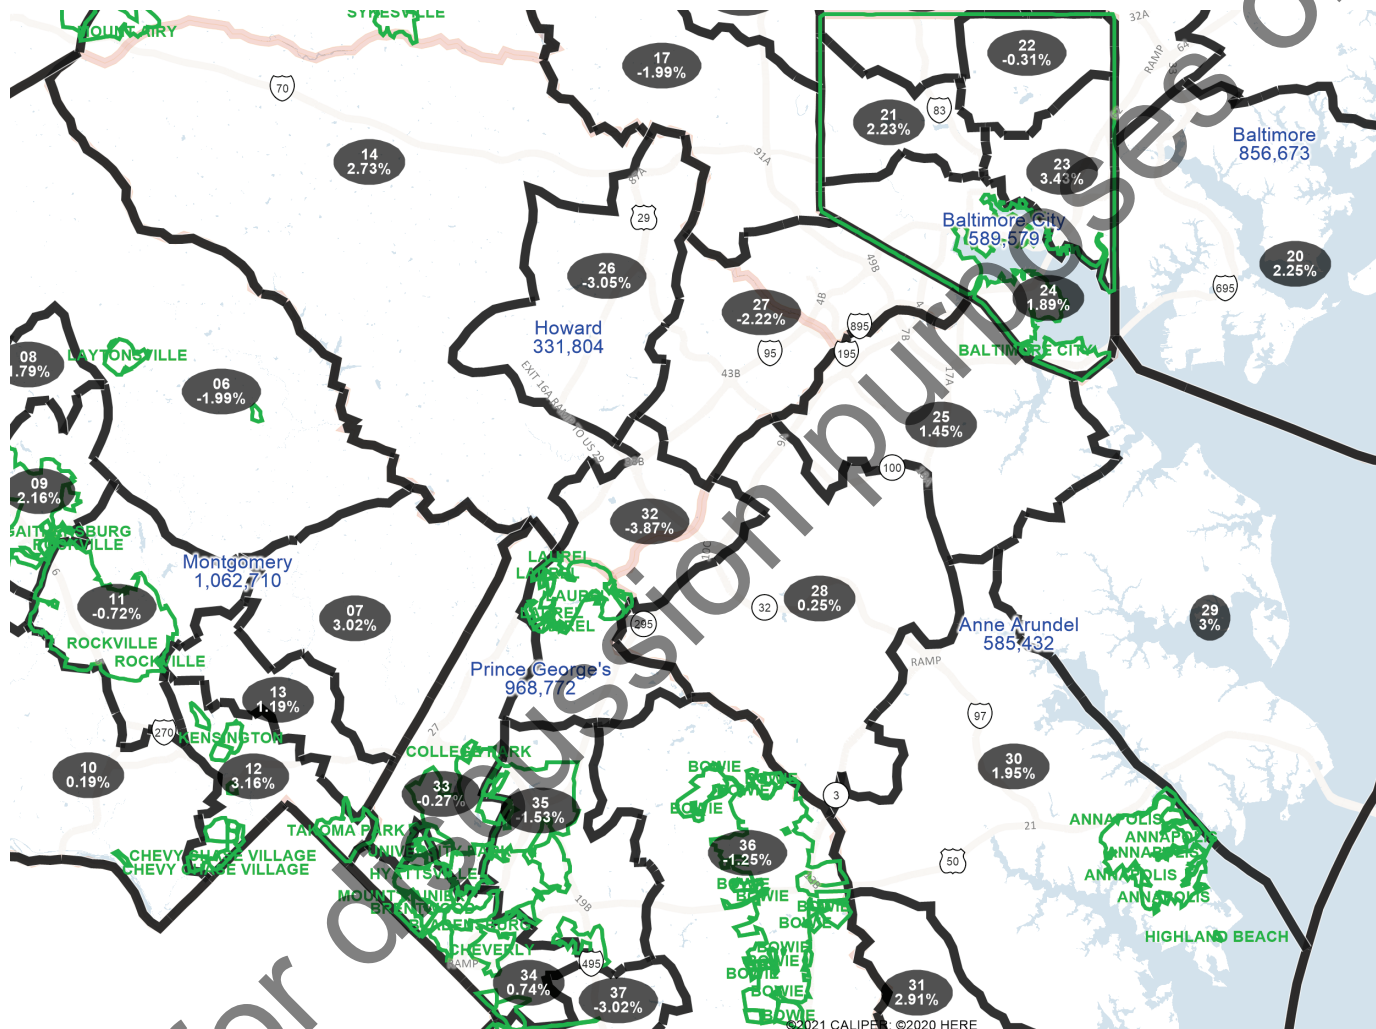

Alternative Map for Harford, Baltimore, Anne Arundel, Howard and Montgomery

Draft for discussion purposes only.

Draft for discussion purposes only.

Harford and Surroundings Blow Up

Draft for discussion purposes only.

Baltimore Blow-Up

Draft for discussion purposes only.

Anne Arundel and Howard Blow-Ups

Draft for discussion purposes only.

Montgomery County Blow Up

Draft for discussion purposes only.