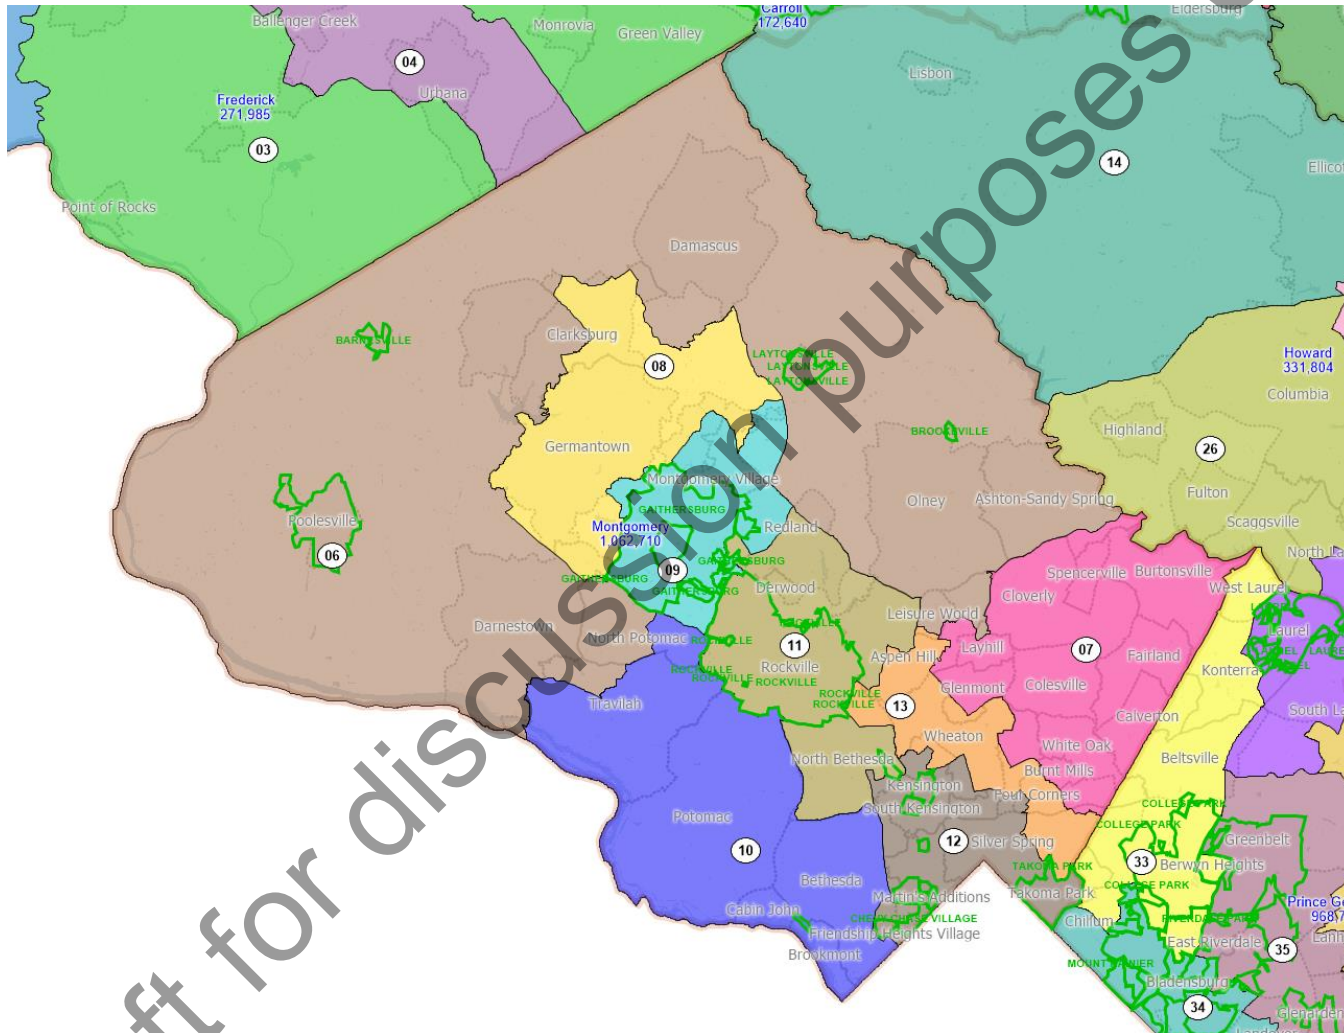

Example Senate Map with Population Deviation below +/- 2%

only

Draft for discussion

Draft for discussion purposes only.

# Baltimore Blow Up

Draft for discussion purposes only.

# Montgomery County Blow Up

**Draft for discussion purposes only.**

# Prince George's County Blow Up

Draft for discussion purposes only.