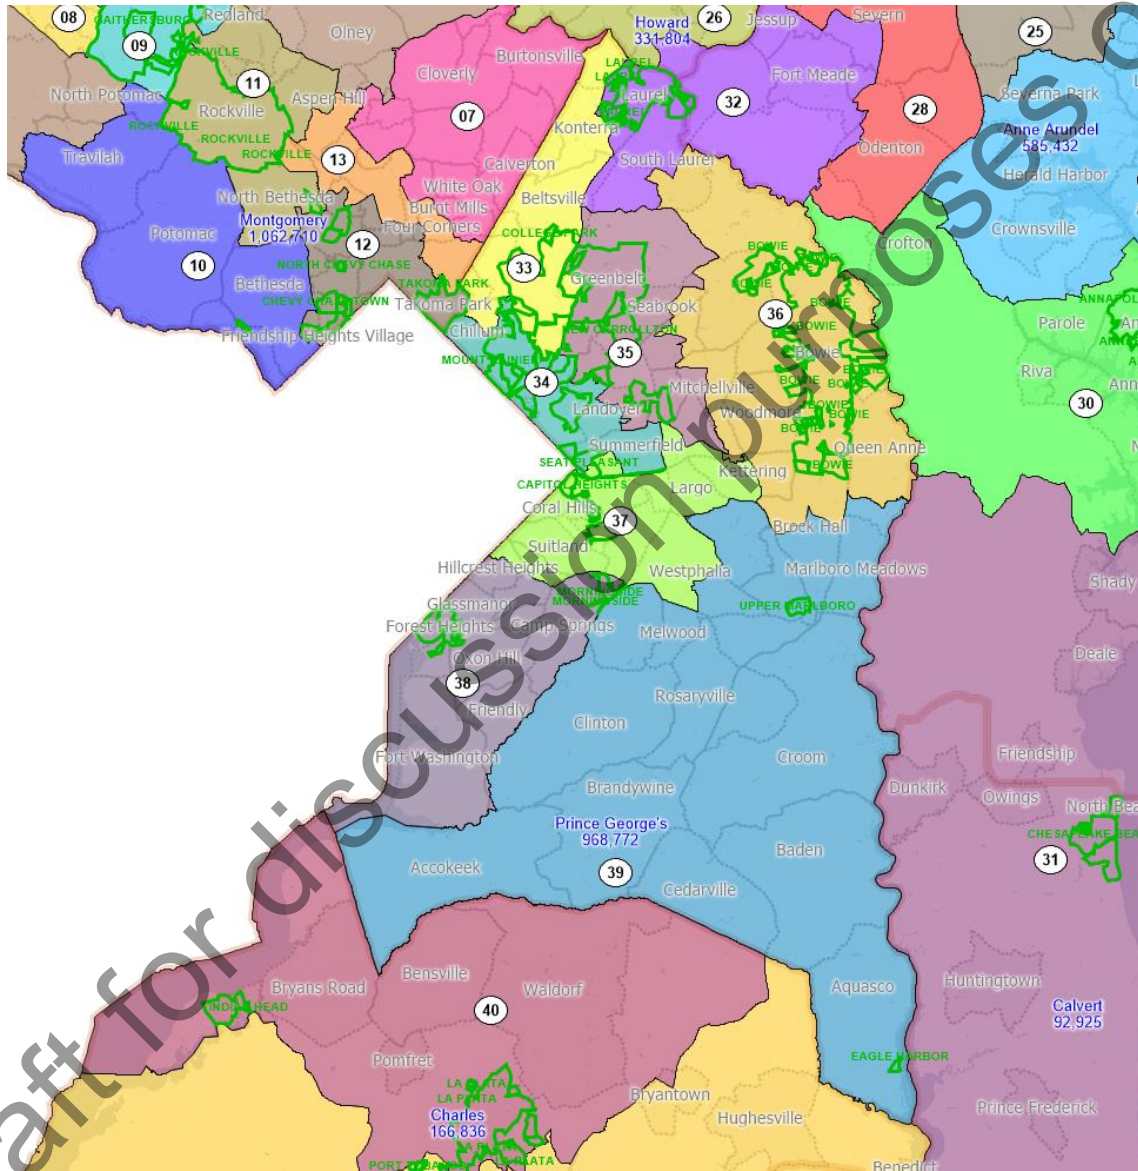

Example Senate Map with Population Deviation below +/- 2%

only

Draft for discussion

Draft for discussion purposes only.

# Baltimore Blow Up

Draft for discussion purposes only.

# Montgomery County Blow Up

**Draft for discussion purposes only.**

# Prince George's County Blow Up

Draft for discussion purposes only.