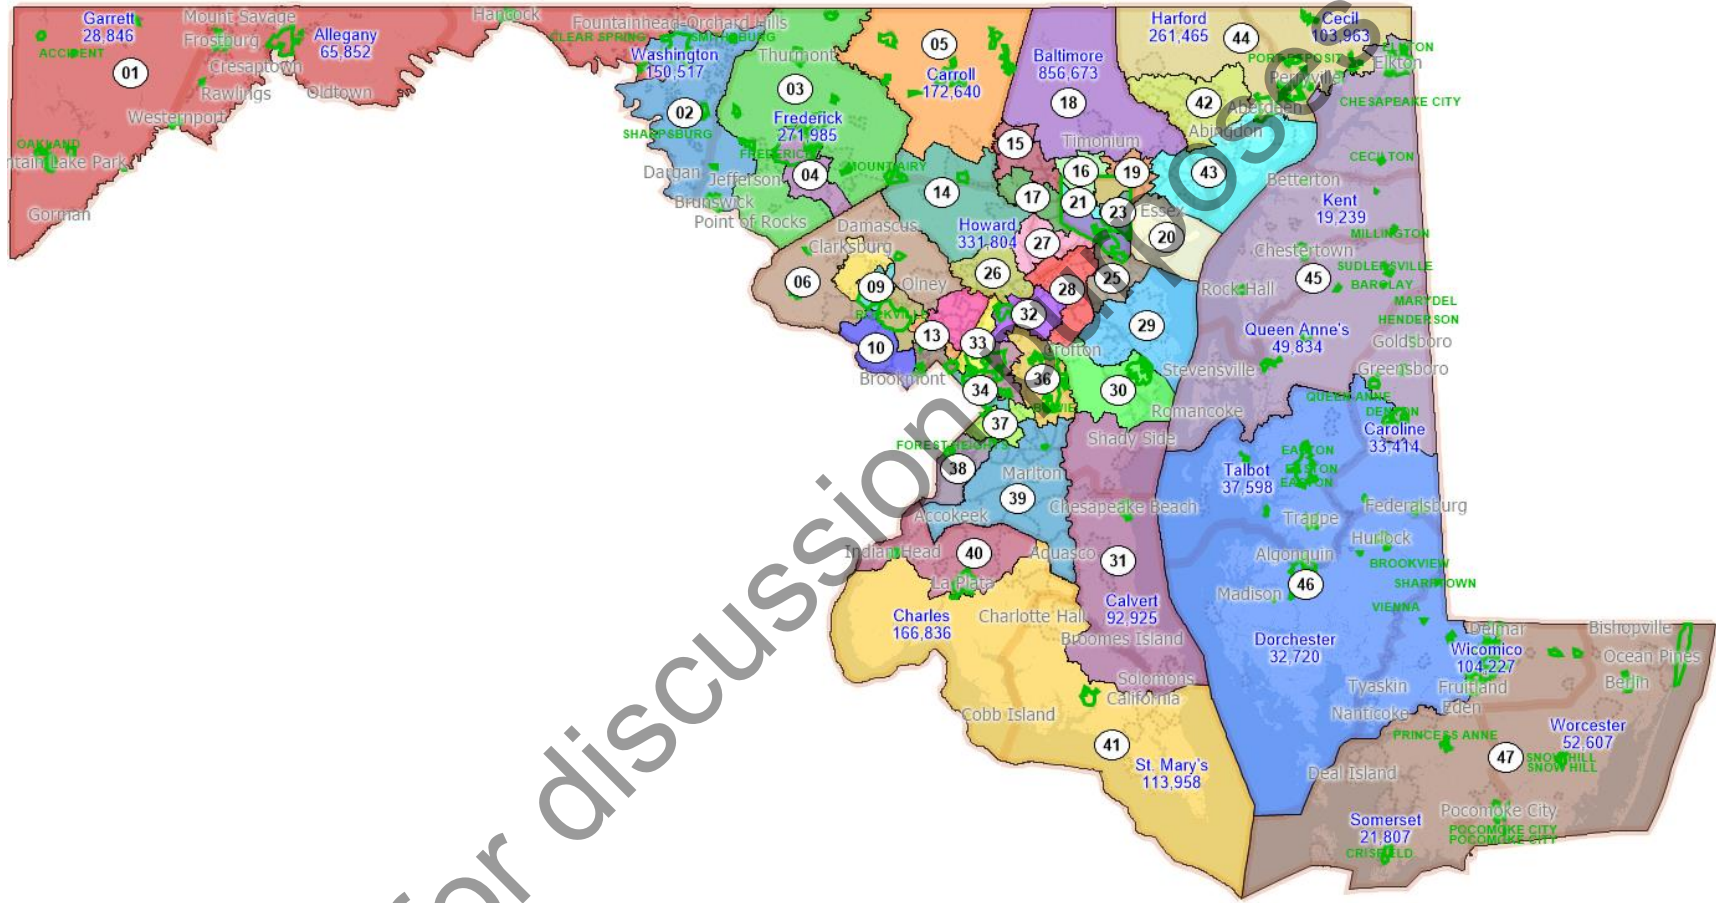

Example Senate Map with Population Deviation below +/- 2%

only

Draft for discussion

Draft for discussion purposes only.

# Baltimore Blow Up

Draft for discussion purposes only.

# Montgomery County Blow Up

**Draft for discussion purposes only.**

# Prince George's County Blow Up

Draft for discussion purposes only.