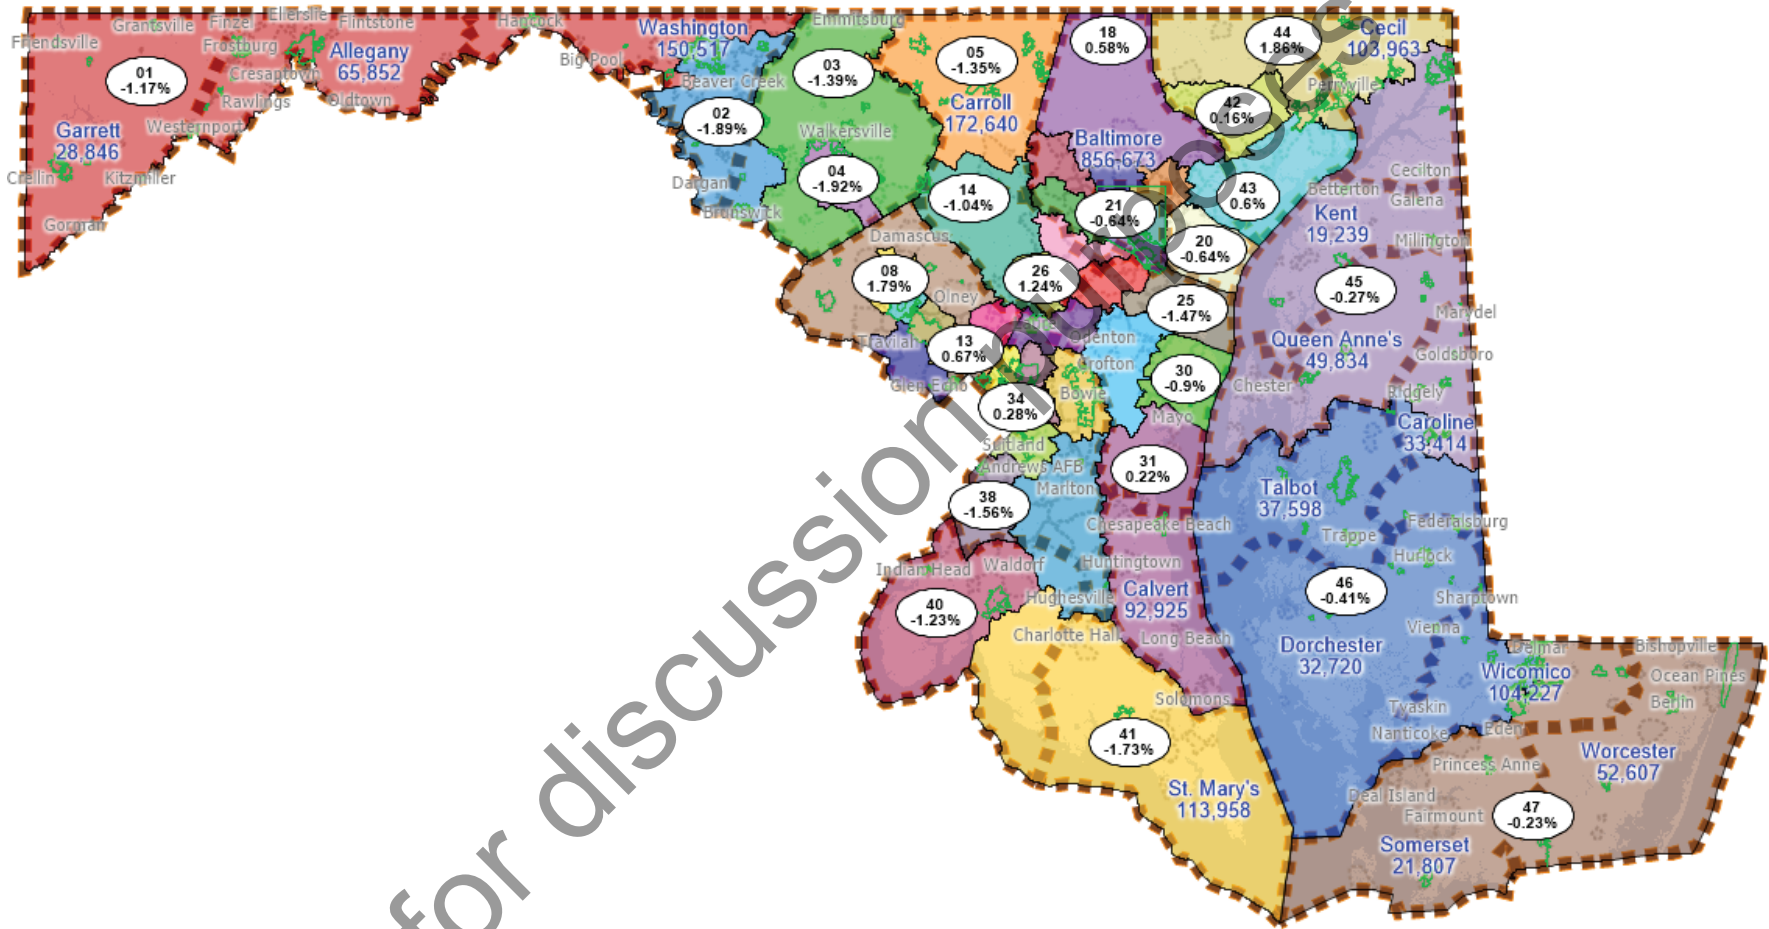

Senate Map with St. Mary's Kept Whole

Draft for discussion purposes only.

Southern Maryland Blowup

Draft for discussion purposes only

Draft for discussion purposes only.

Prince George's County Blowup

Draft for discussion purposes only.

Montgomery County Blowup

Draft for discussion purposes only

Draft for discussion purposes only.

Howard County Blowup

Draft for discussion purposes only

Draft for discussion purposes only.

Anne Arundel County Blowup

Draft for discussion purposes only

Draft for discussion purposes only.

Baltimore County Blowup

Draft for discussion purposes only

Draft for discussion purposes only.

Eastern Shore

Draft for discussion purposes only