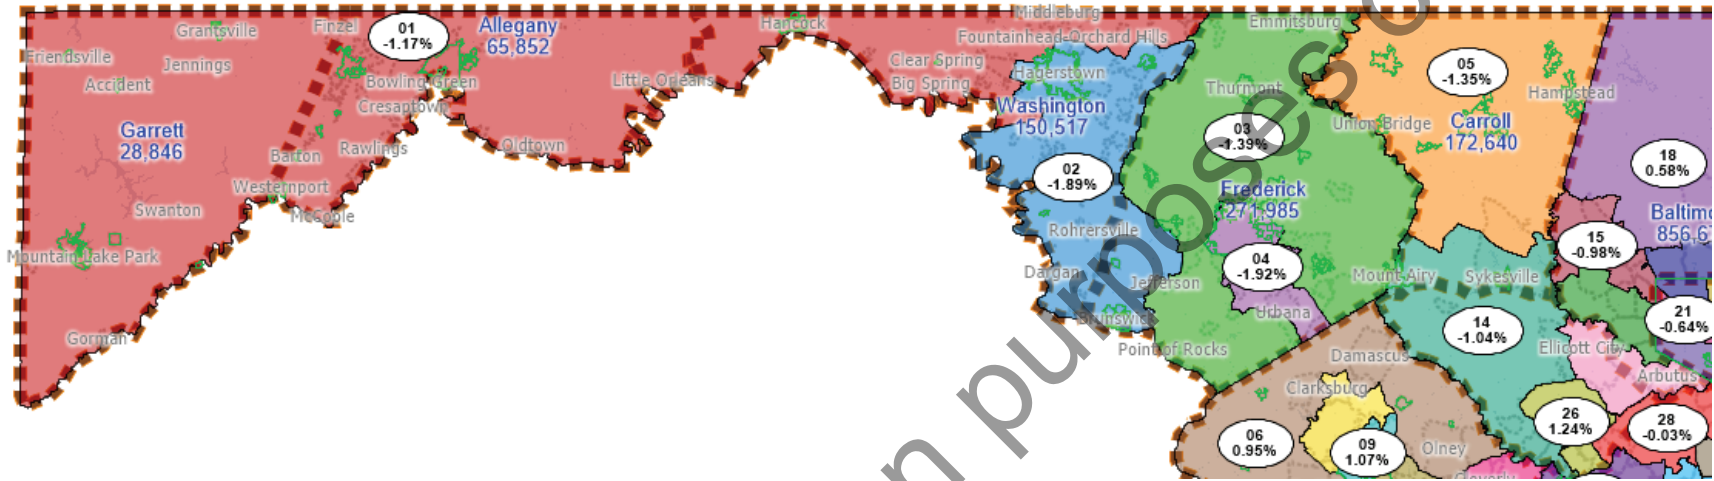

Western Maryland

Draft for discussion purposes only

Draft for discussion purposes only.