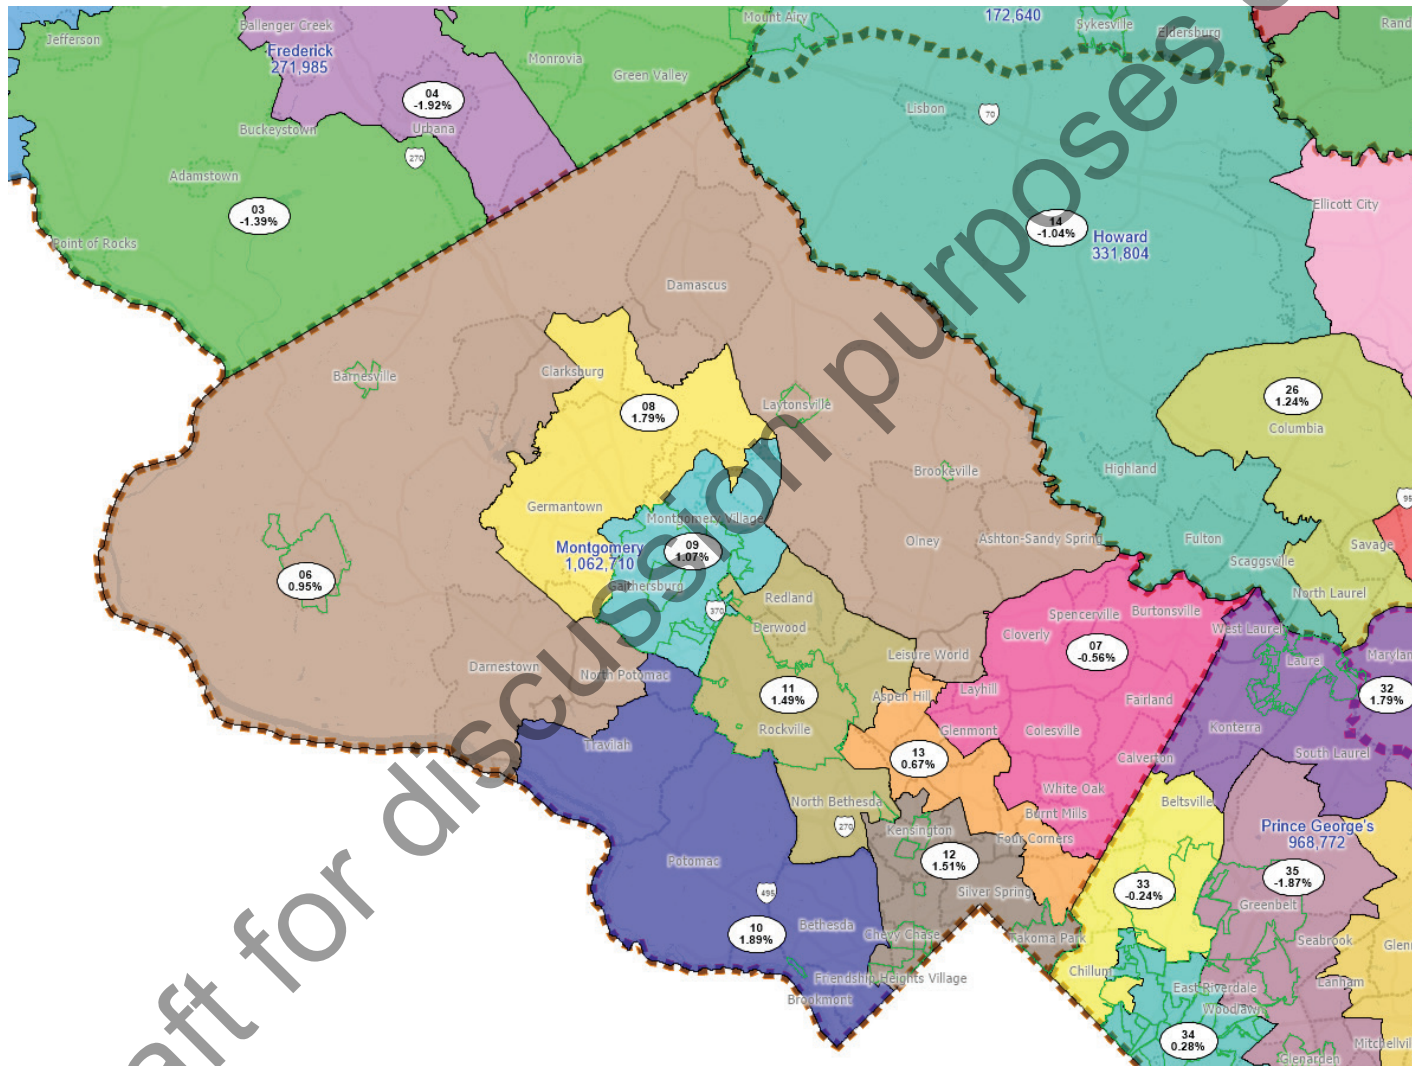

Senate Map with St. Mary's Kept Whole

Draft for discussion purposes only.

Southern Maryland Blowup

Draft for discussion purposes only

Draft for discussion purposes only.

Prince George's County Blowup

Draft for discussion purposes only.

Montgomery County Blowup

Draft for discussion purposes only

Draft for discussion purposes only.

Howard County Blowup

Draft for discussion purposes only

Draft for discussion purposes only.

Anne Arundel County Blowup

Draft for discussion purposes only

Draft for discussion purposes only.

Baltimore County Blowup

Draft for discussion purposes only

Draft for discussion purposes only.

Eastern Shore

Draft for discussion purposes only