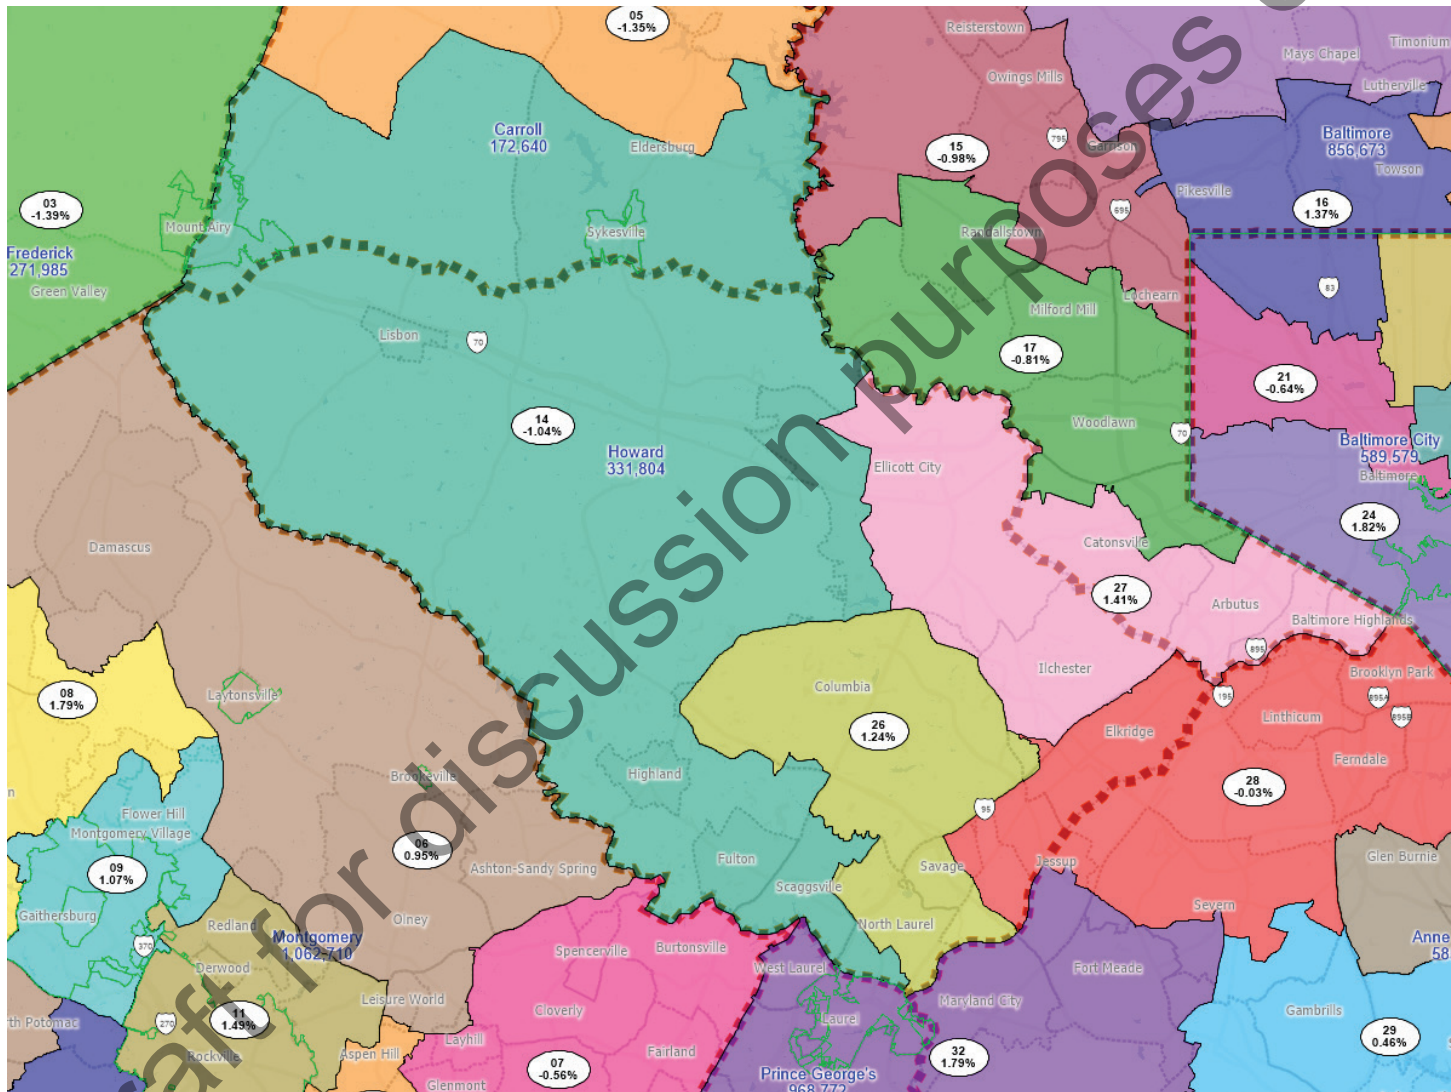

Senate Map with St. Mary's Kept Whole

Draft for discussion purposes only.

Southern Maryland Blowup

Draft for discussion purposes only

Draft for discussion purposes only.

Prince George's County Blowup

Draft for discussion purposes only.

Montgomery County Blowup

Draft for discussion purposes only

Draft for discussion purposes only.

Howard County Blowup

Draft for discussion purposes only

Draft for discussion purposes only.

Anne Arundel County Blowup

Draft for discussion purposes only

Draft for discussion purposes only.

Baltimore County Blowup

Draft for discussion purposes only

Draft for discussion purposes only.

Eastern Shore

Draft for discussion purposes only