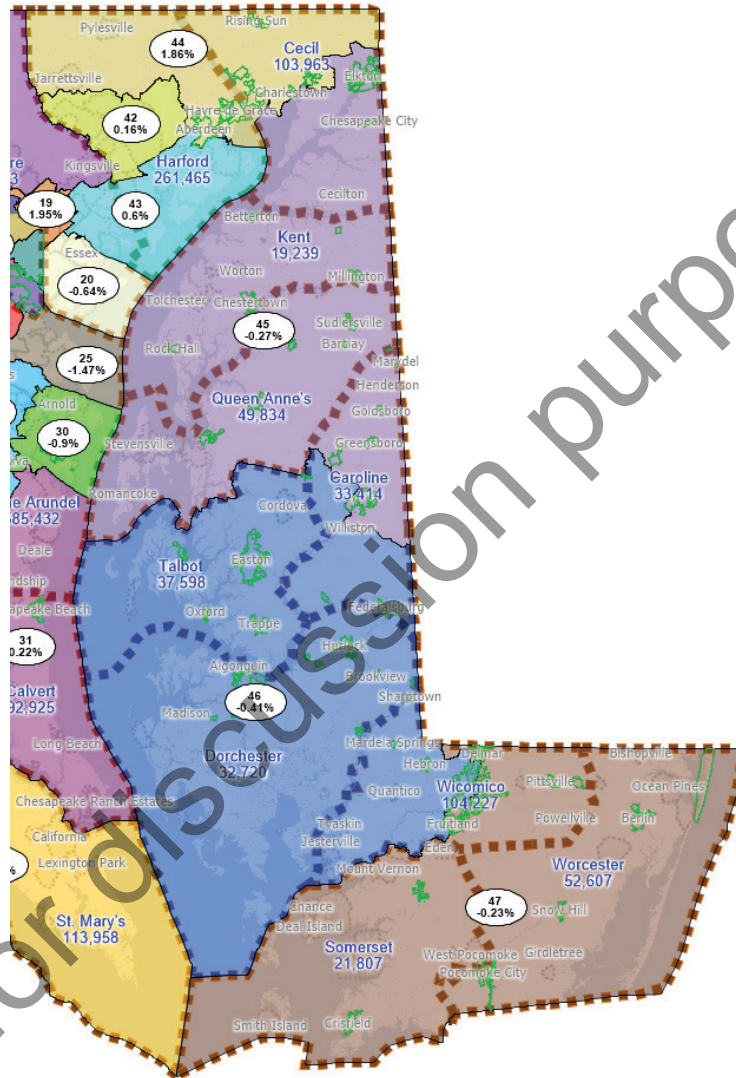

Senate Map with St. Mary's Kept Whole

Draft for discussion purposes only.

Southern Maryland Blowup

Draft for discussion purposes only

Draft for discussion purposes only.

Prince George's County Blowup

Draft for discussion purposes only.

Montgomery County Blowup

Draft for discussion purposes only

Draft for discussion purposes only.

Howard County Blowup

Draft for discussion purposes only

Draft for discussion purposes only.

Anne Arundel County Blowup

Draft for discussion purposes only

Draft for discussion purposes only.

Baltimore County Blowup

Draft for discussion purposes only

Draft for discussion purposes only.

Eastern Shore

Draft for discussion purposes only