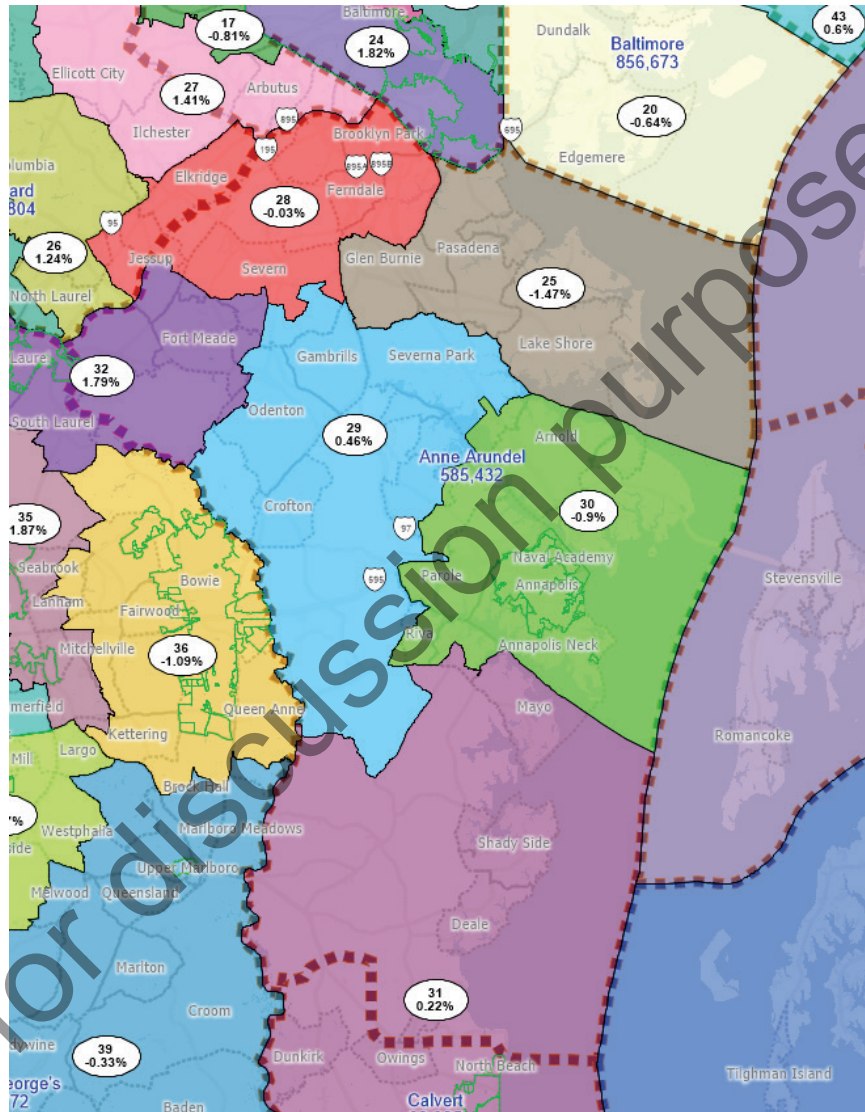

Senate Map with St. Mary's Kept Whole

Draft for discussion purposes only.

Southern Maryland Blowup

Draft for discussion purposes only

Draft for discussion purposes only.

Prince George's County Blowup

Draft for discussion purposes only.

Montgomery County Blowup

Draft for discussion purposes only

Draft for discussion purposes only.

Howard County Blowup

Draft for discussion purposes only

Draft for discussion purposes only.

Anne Arundel County Blowup

Draft for discussion purposes only

Draft for discussion purposes only.

Baltimore County Blowup

Draft for discussion purposes only

Draft for discussion purposes only.

Eastern Shore

Draft for discussion purposes only