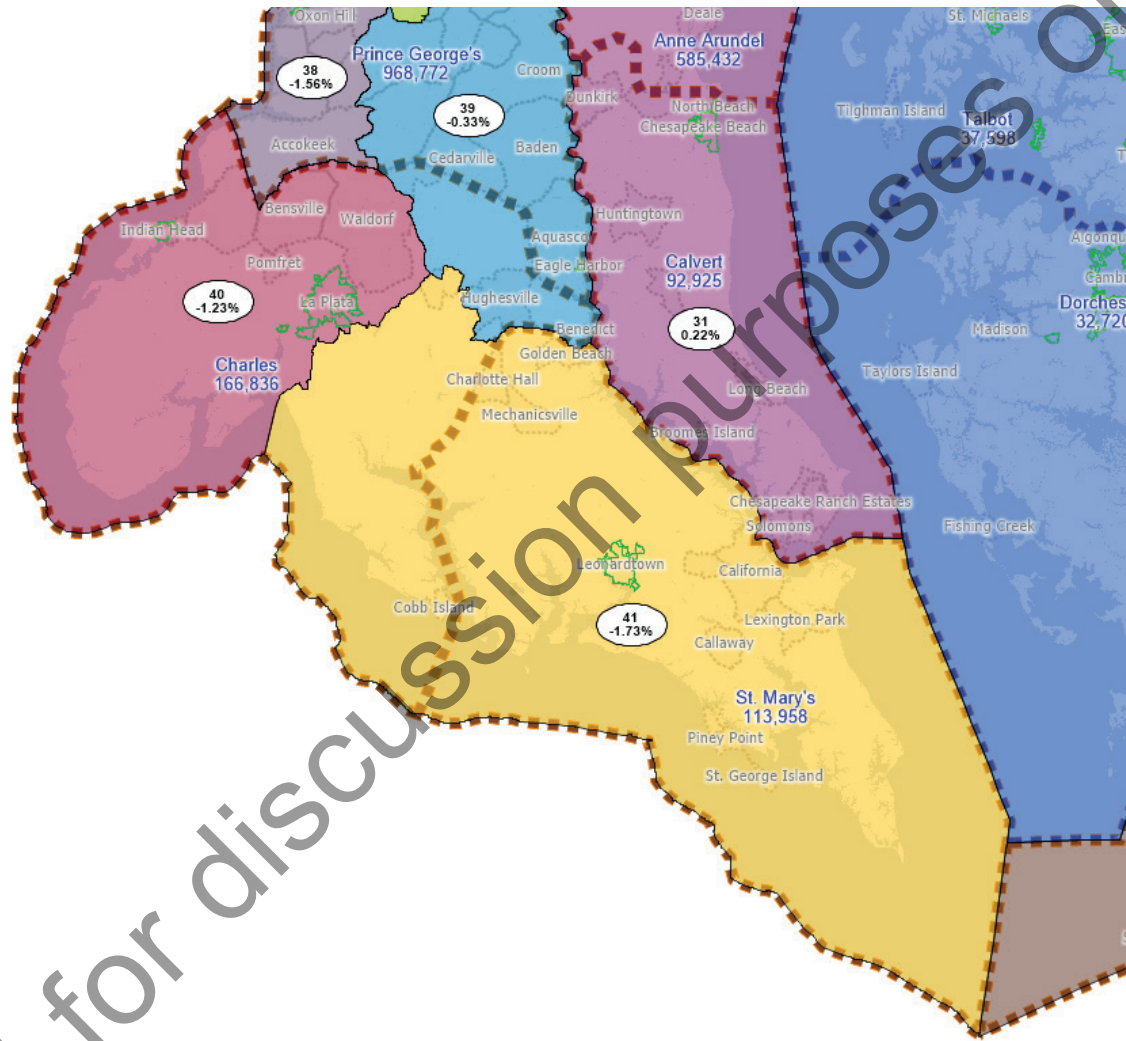

Senate Map with St. Mary's Kept Whole

Draft for discussion purposes only.

Southern Maryland Blowup

Draft for discussion purposes only

Draft for discussion purposes only.

Prince George's County Blowup

Draft for discussion purposes only.

Montgomery County Blowup

Draft for discussion purposes only

Draft for discussion purposes only.

Howard County Blowup

Draft for discussion purposes only

Draft for discussion purposes only.

Anne Arundel County Blowup

Draft for discussion purposes only

Draft for discussion purposes only.

Baltimore County Blowup

Draft for discussion purposes only

Draft for discussion purposes only.

Eastern Shore

Draft for discussion purposes only

Draft for discussion purposes only.

Western Maryland

Draft for discussion purposes only

Draft for discussion purposes only.