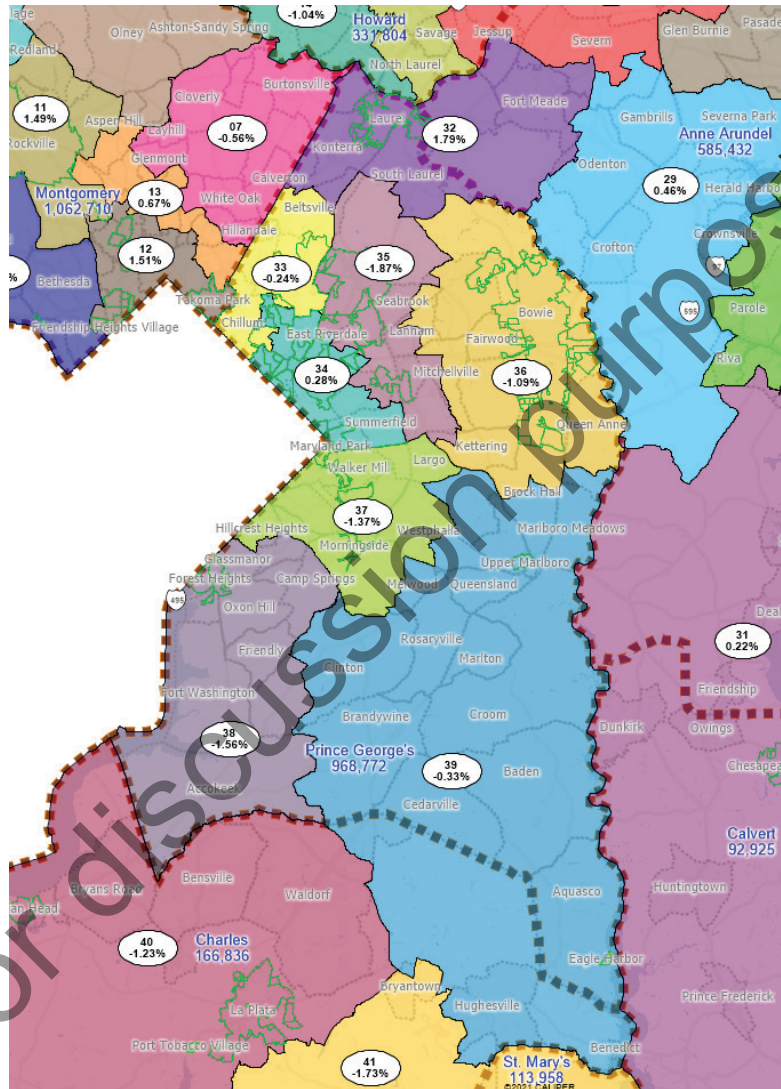

Senate Map with St. Mary's Kept Whole

Draft for discussion purposes only.

Southern Maryland Blowup

Draft for discussion purposes only

Draft for discussion purposes only.

Prince George's County Blowup

Draft for discussion purposes only.

Montgomery County Blowup

Draft for discussion purposes only

Draft for discussion purposes only.

Howard County Blowup

Draft for discussion purposes only

Draft for discussion purposes only.

Anne Arundel County Blowup

Draft for discussion purposes only

Draft for discussion purposes only.

Baltimore County Blowup

Draft for discussion purposes only

Draft for discussion purposes only.

Eastern Shore

Draft for discussion purposes only