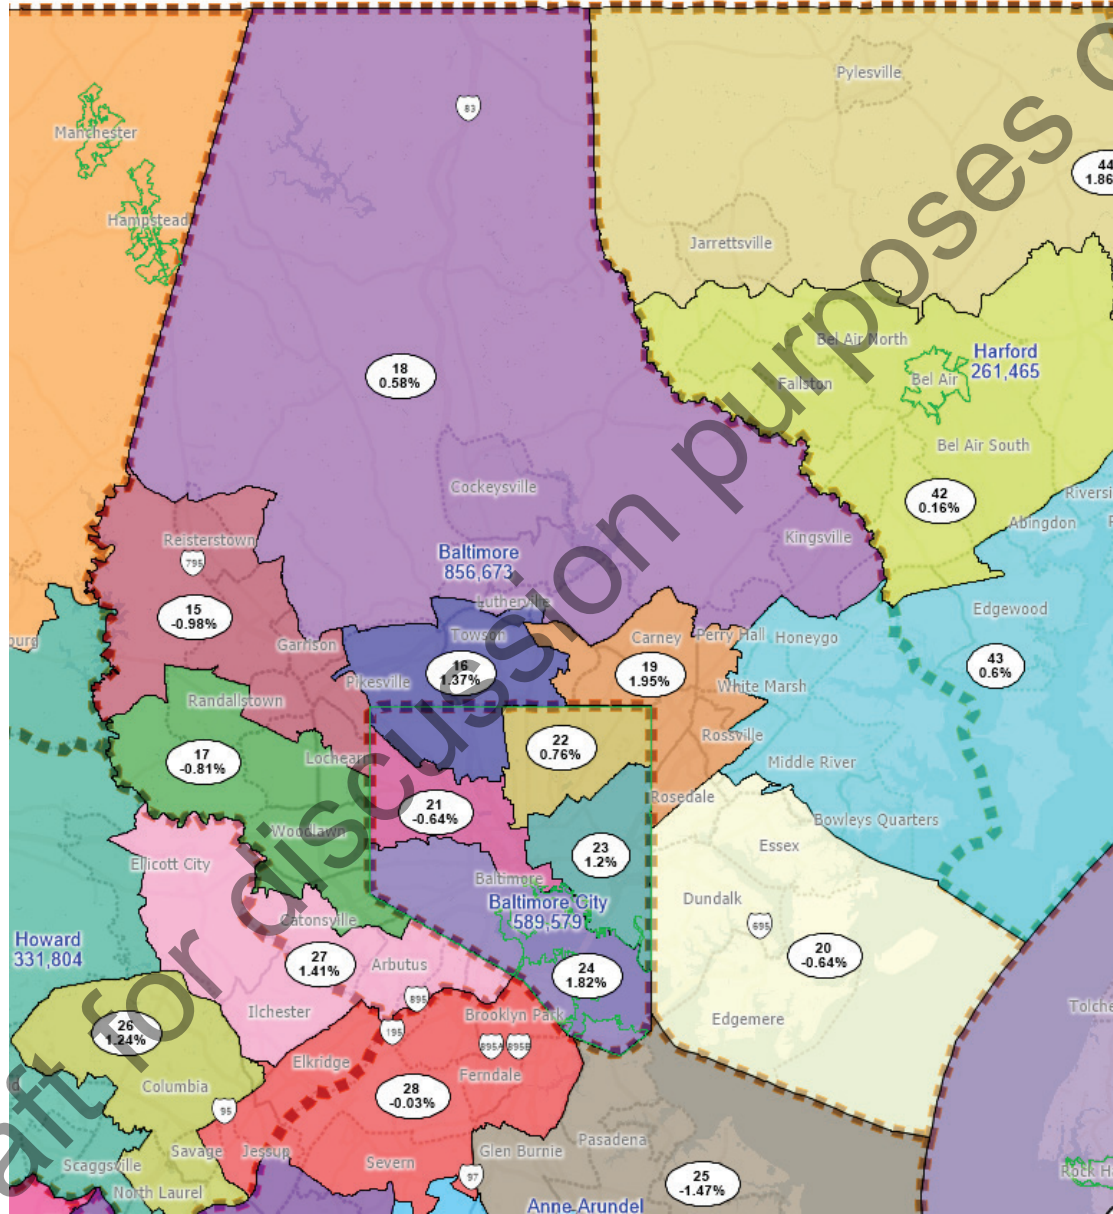

Senate Map with St. Mary's Kept Whole

Draft for discussion purposes only.

Southern Maryland Blowup

Draft for discussion purposes only

Draft for discussion purposes only.

Prince George's County Blowup

Draft for discussion purposes only.

Montgomery County Blowup

Draft for discussion purposes only

Draft for discussion purposes only.

Howard County Blowup

Draft for discussion purposes only

Draft for discussion purposes only.

Anne Arundel County Blowup

Draft for discussion purposes only

Draft for discussion purposes only.

Baltimore County Blowup

Draft for discussion purposes only

Draft for discussion purposes only.

Eastern Shore

Draft for discussion purposes only