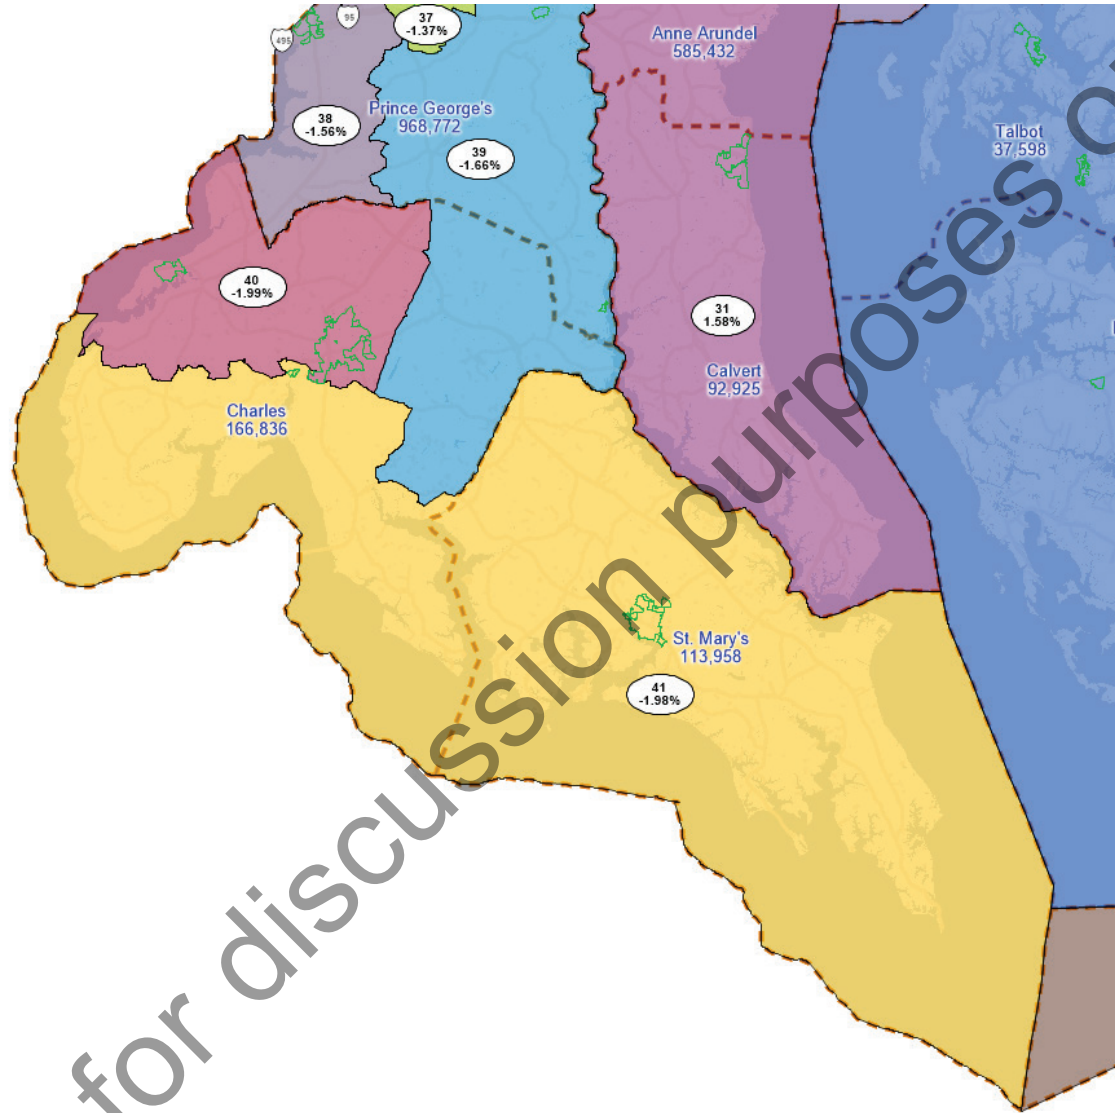

September 23, 2021

Draft Maryland Senate Plan

Draft for discussion purposes only.

Western Maryland

Draft for discussion purposes only.

Montgomery County

Draft for discussion purposes only.

Howard County

Draft for discussion purposes only.

Baltimore County

Draft for discussion purposes only.

Prince George's County

Draft for discussion purposes only.

Southern Maryland

Draft for discussion purposes only.

Anne Arundel County

Draft for discussion purposes only.

Eastern Shore

Draft for discussion purposes only.