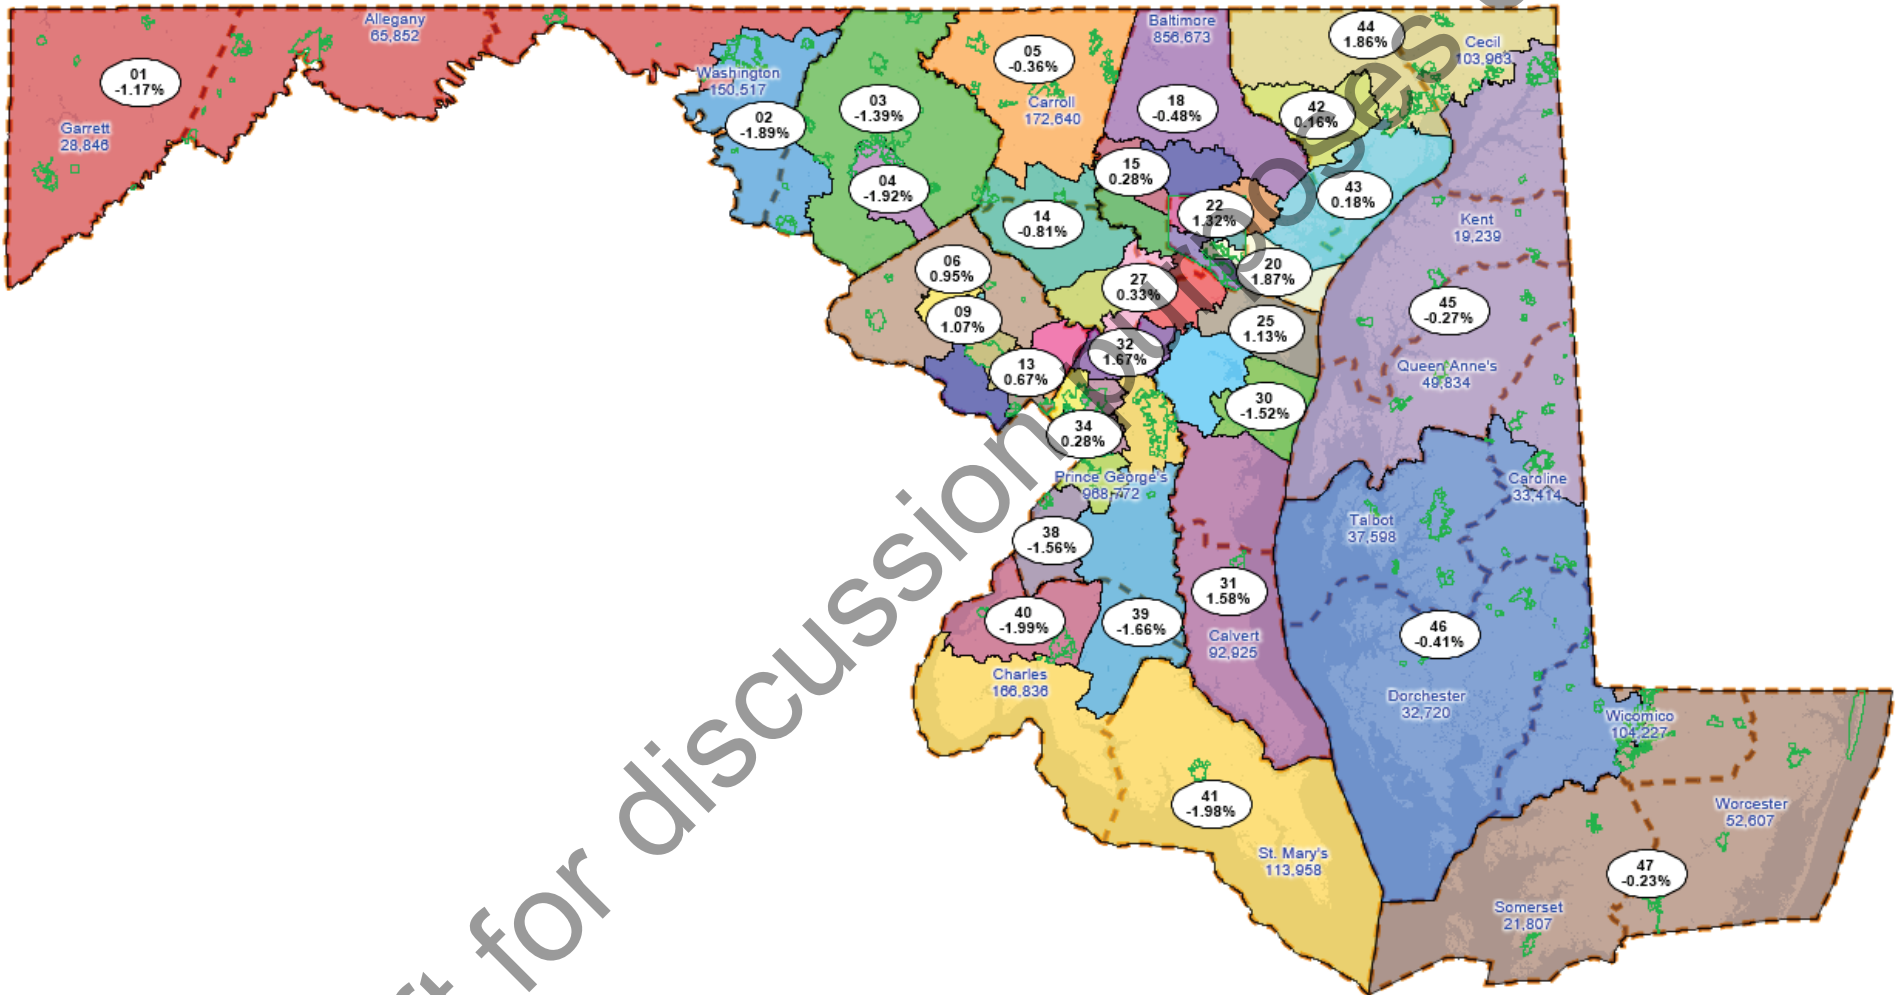

September 23, 2021

Draft Maryland Senate Plan

Draft for discussion purposes only.

Western Maryland

Draft for discussion purposes only.

Montgomery County

Draft for discussion purposes only.

Howard County

Draft for discussion purposes only.

Baltimore County

Draft for discussion purposes only.

Prince George's County

Draft for discussion purposes only.

Southern Maryland

Draft for discussion purposes only.

Anne Arundel County

Draft for discussion purposes only.

Eastern Shore

Draft for discussion purposes only.