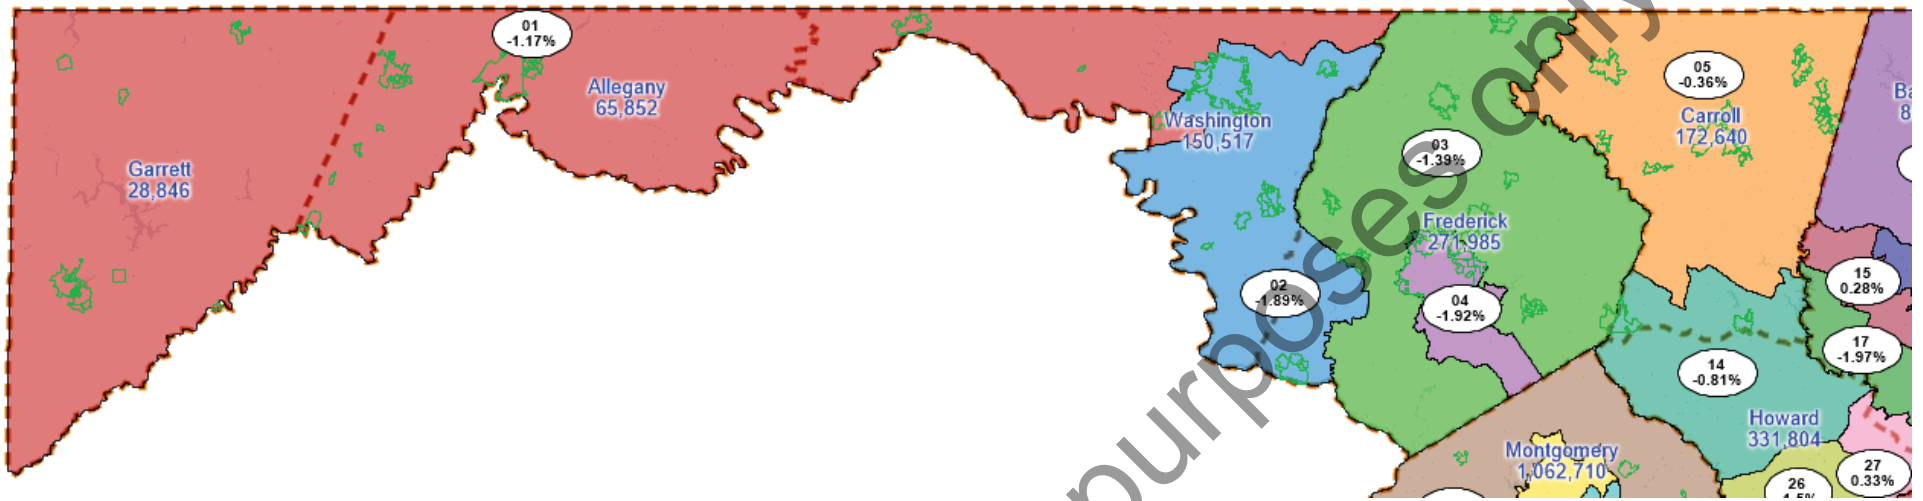

September 23, 2021

Draft Maryland Senate Plan

Draft for discussion purposes only.

Western Maryland

Draft for discussion purposes only.

Montgomery County

Draft for discussion purposes only.

Howard County

Draft for discussion purposes only.

Baltimore County

Draft for discussion purposes only.

Prince George's County

Draft for discussion purposes only.

Southern Maryland

Draft for discussion purposes only.

Anne Arundel County

Draft for discussion purposes only.

Eastern Shore

Draft for discussion purposes only.