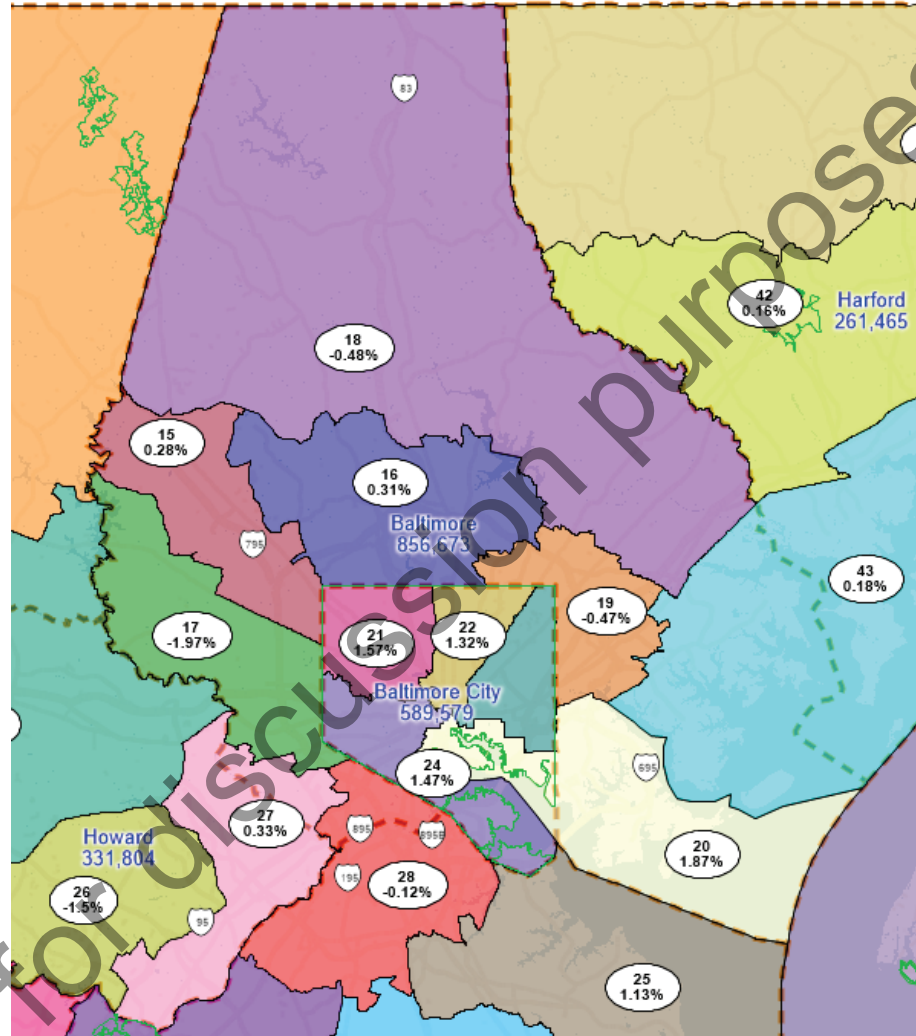

September 23, 2021

Draft Maryland Senate Plan

Draft for discussion purposes only.

Western Maryland

Draft for discussion purposes only.

Montgomery County

Draft for discussion purposes only.

Howard County

Draft for discussion purposes only.

Baltimore County

Draft for discussion purposes only.

Prince George's County

Draft for discussion purposes only.

Southern Maryland

Draft for discussion purposes only.

Anne Arundel County

Draft for discussion purposes only.

Eastern Shore

Draft for discussion purposes only.