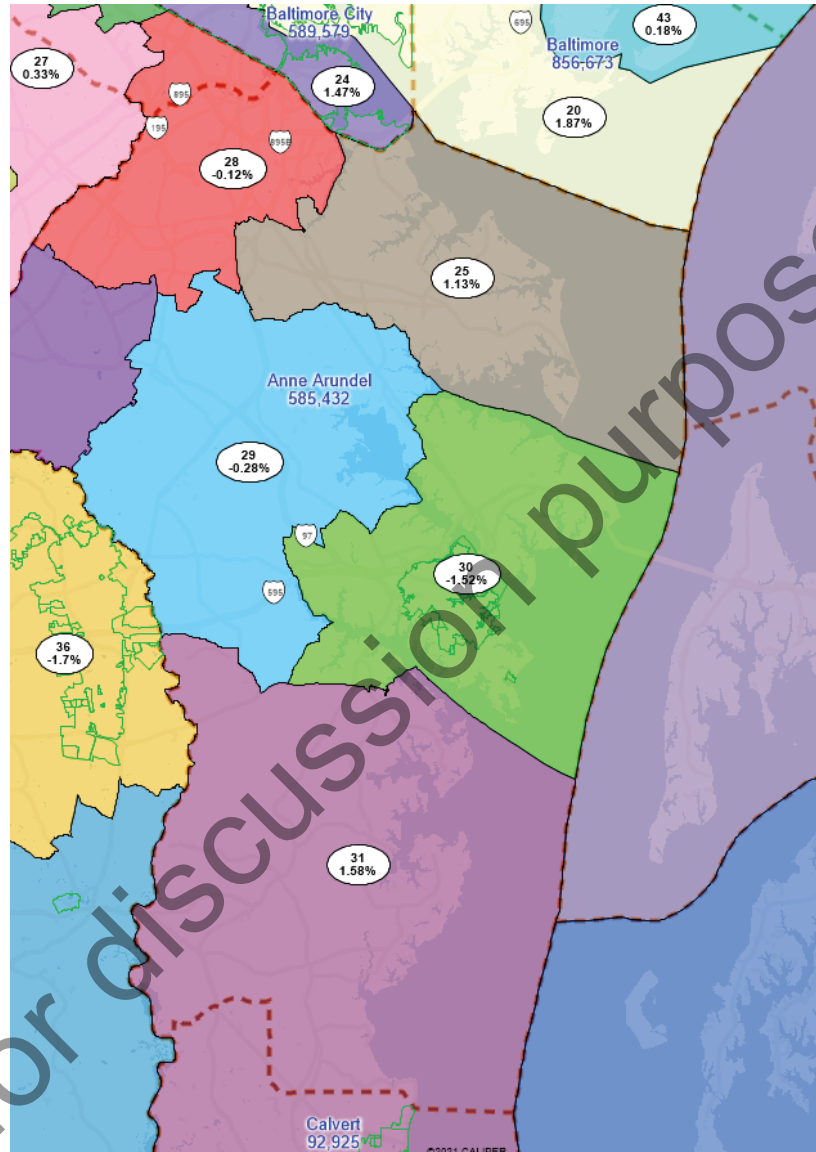

September 23, 2021

Draft Maryland Senate Plan

Draft for discussion purposes only.

Western Maryland

Draft for discussion purposes only.

Montgomery County

Draft for discussion purposes only.

Howard County

Draft for discussion purposes only.

Baltimore County

Draft for discussion purposes only.

Prince George's County

Draft for discussion purposes only.

Southern Maryland

Draft for discussion purposes only.

Anne Arundel County

Draft for discussion purposes only.

Eastern Shore

Draft for discussion purposes only.