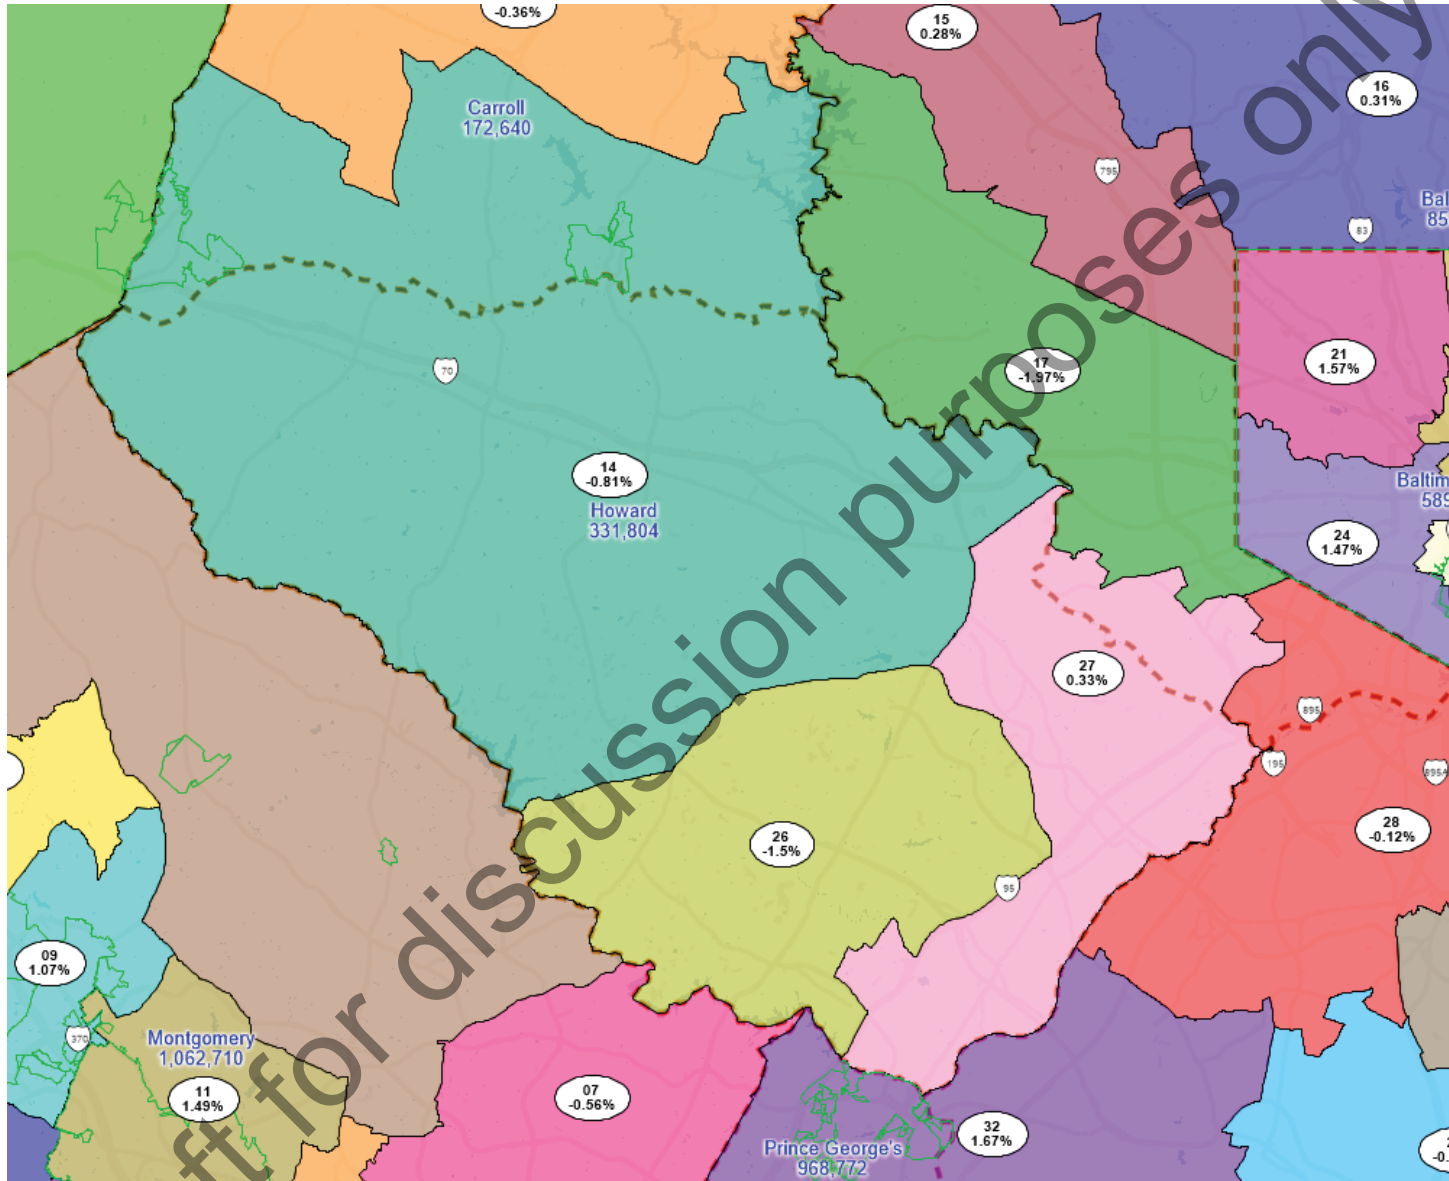

September 23, 2021

Draft Maryland Senate Plan

Draft for discussion purposes only.

Western Maryland

Draft for discussion purposes only.

Montgomery County

Draft for discussion purposes only.

Howard County

Draft for discussion purposes only.

Baltimore County

Draft for discussion purposes only.

Prince George's County

Draft for discussion purposes only.

Southern Maryland

Draft for discussion purposes only.

Anne Arundel County

Draft for discussion purposes only.

Eastern Shore

Draft for discussion purposes only.