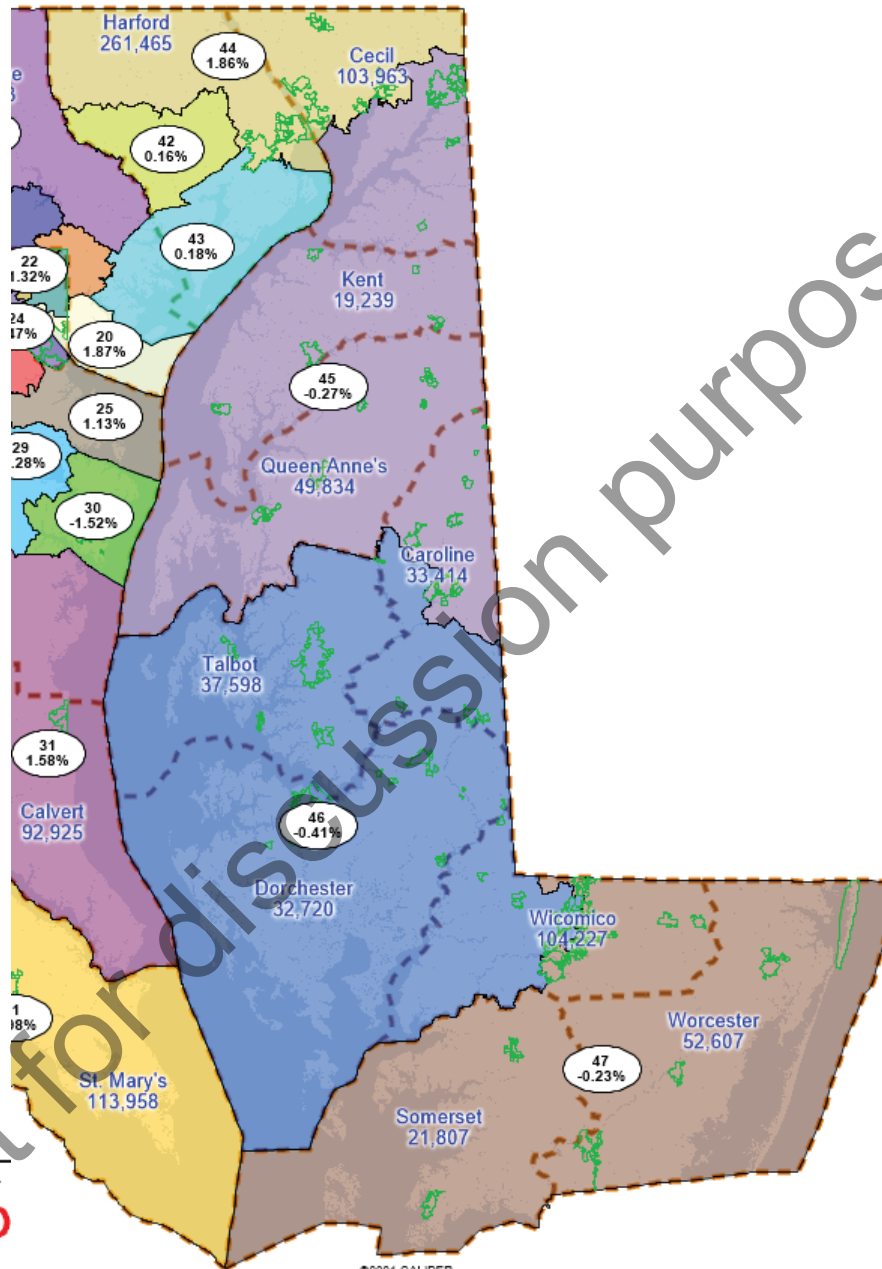

September 23, 2021

Draft Maryland Senate Plan

Draft for discussion purposes only.

Western Maryland

Draft for discussion purposes only.

Montgomery County

Draft for discussion purposes only.

Howard County

Draft for discussion purposes only.

Baltimore County

Draft for discussion purposes only.

Prince George's County

Draft for discussion purposes only.

Southern Maryland

Draft for discussion purposes only.

Anne Arundel County

Draft for discussion purposes only.

Eastern Shore

Draft for discussion purposes only.