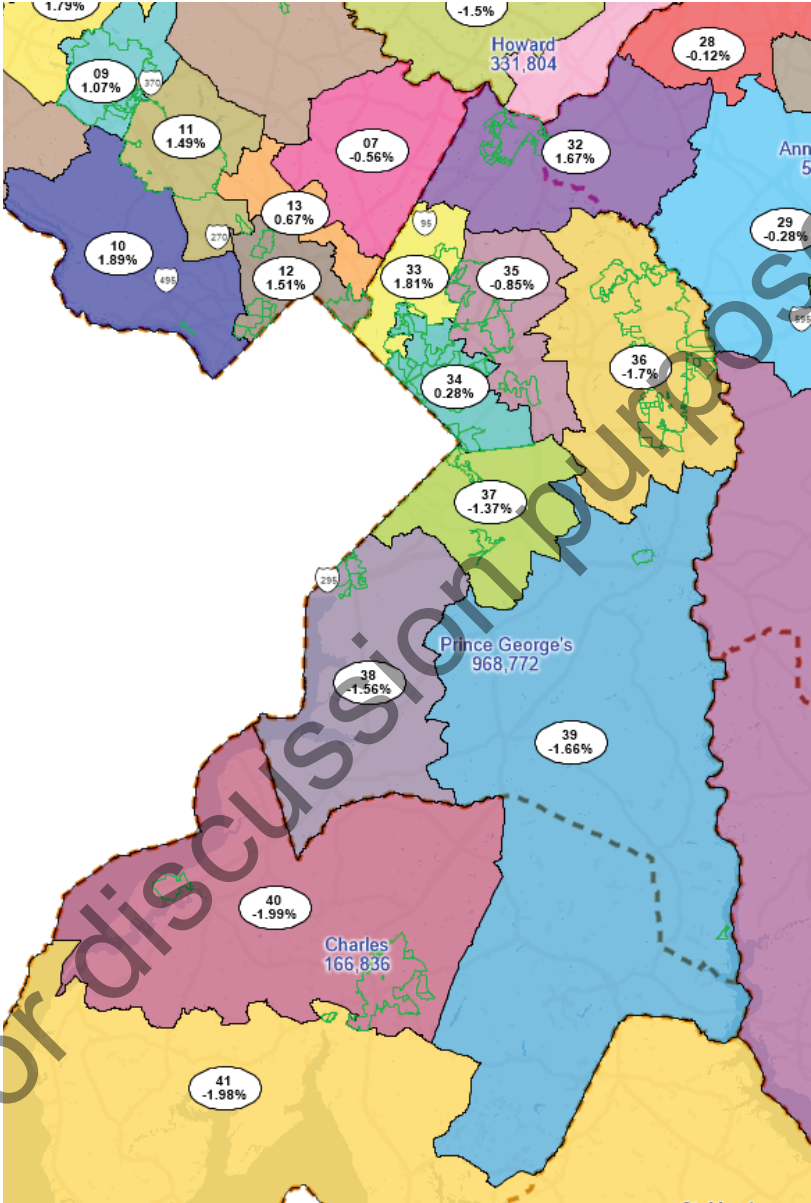

September 23, 2021

Draft Maryland Senate Plan

Draft for discussion purposes only.

Western Maryland

Draft for discussion purposes only.

Montgomery County

Draft for discussion purposes only.

Howard County

Draft for discussion purposes only.

Baltimore County

Draft for discussion purposes only.

Prince George's County

Draft for discussion purposes only.

Southern Maryland

Draft for discussion purposes only.

Anne Arundel County

Draft for discussion purposes only.

Eastern Shore

Draft for discussion purposes only.