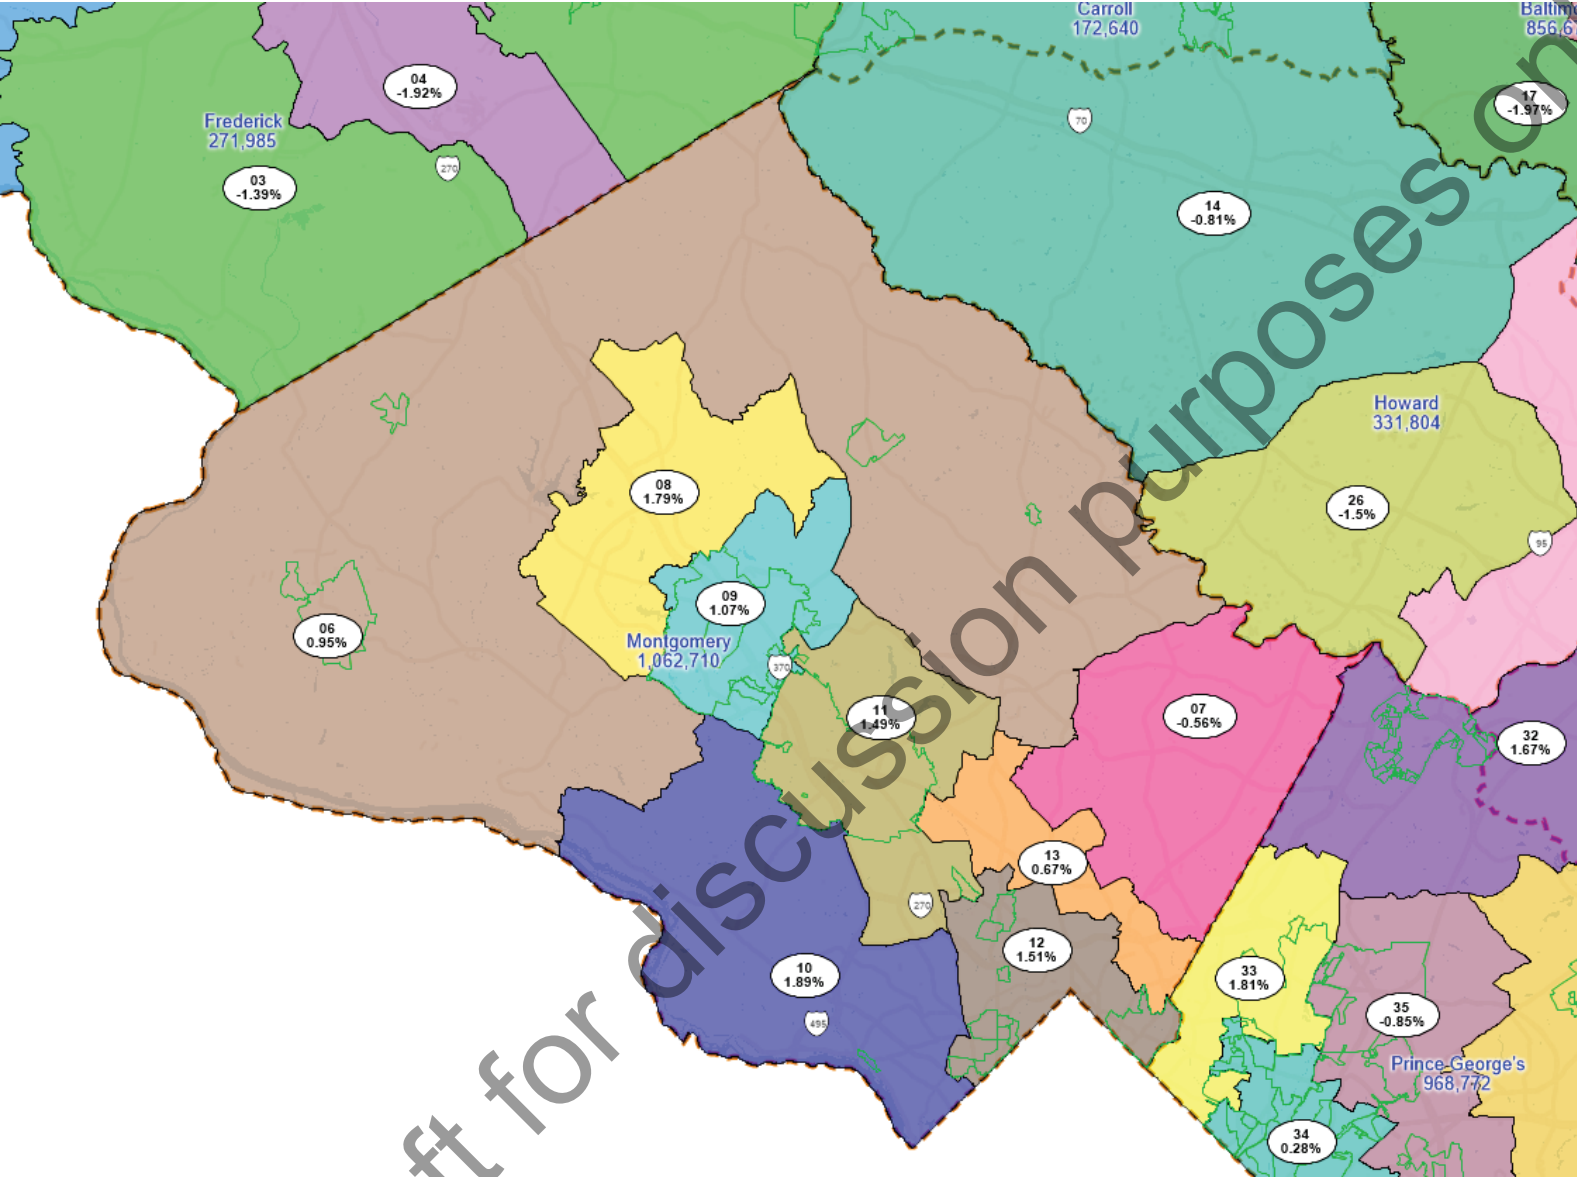

September 23, 2021

Draft Maryland Senate Plan

Draft for discussion purposes only.

Western Maryland

Draft for discussion purposes only.

Montgomery County

Draft for discussion purposes only.

Howard County

Draft for discussion purposes only.

Baltimore County

Draft for discussion purposes only.

Prince George's County

Draft for discussion purposes only.

Southern Maryland

Draft for discussion purposes only.

Anne Arundel County

Draft for discussion purposes only.

Eastern Shore

Draft for discussion purposes only.