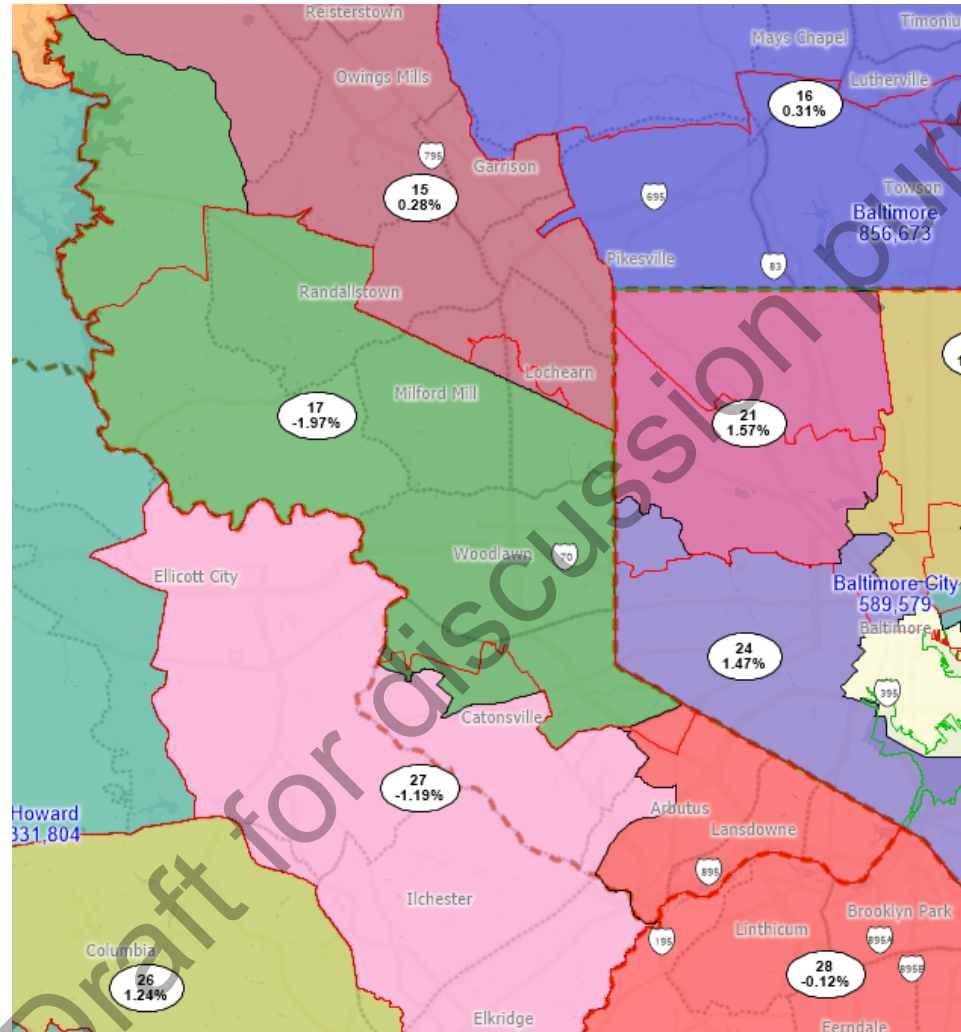

Senate Map Options for Charles and Howard Counties

Howard County

Working Plan

Option

Draft for discussion purposes only

Charles County Working Plan

Option

Small changes in Catonsville/Arbutus

- Red boundaries indicate plan discussed at 9/22 hearing

Small Changes in Anne Arundel

Baltimore Districts