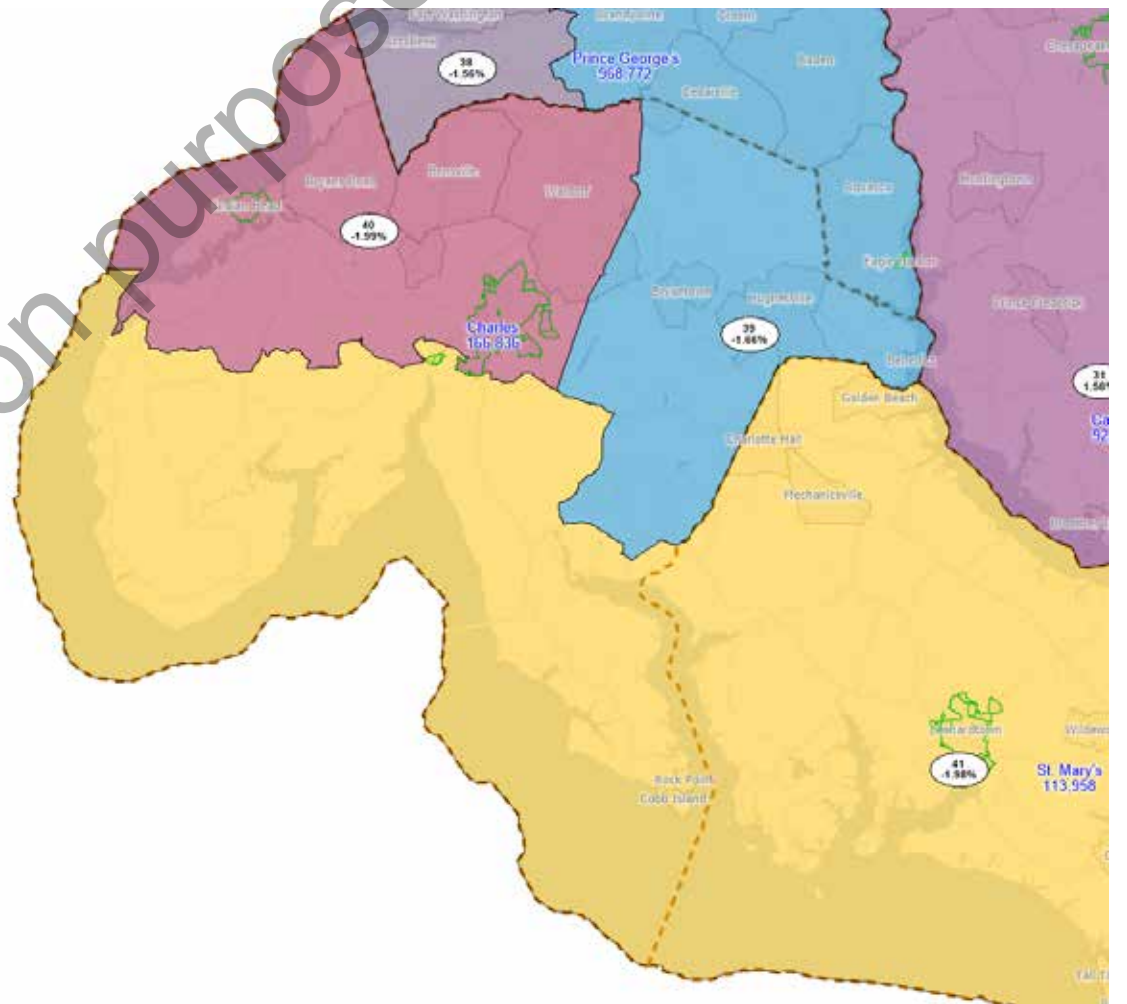

Senate Map Options for Charles and Howard Counties

Howard County

Working Plan

Option

Draft for discussion purposes only

Charles County Working Plan

Option

Small changes in Catonsville/Arbutus

- Red boundaries indicate plan discussed at 9/22 hearing

Small Changes in Anne Arundel

Baltimore Districts