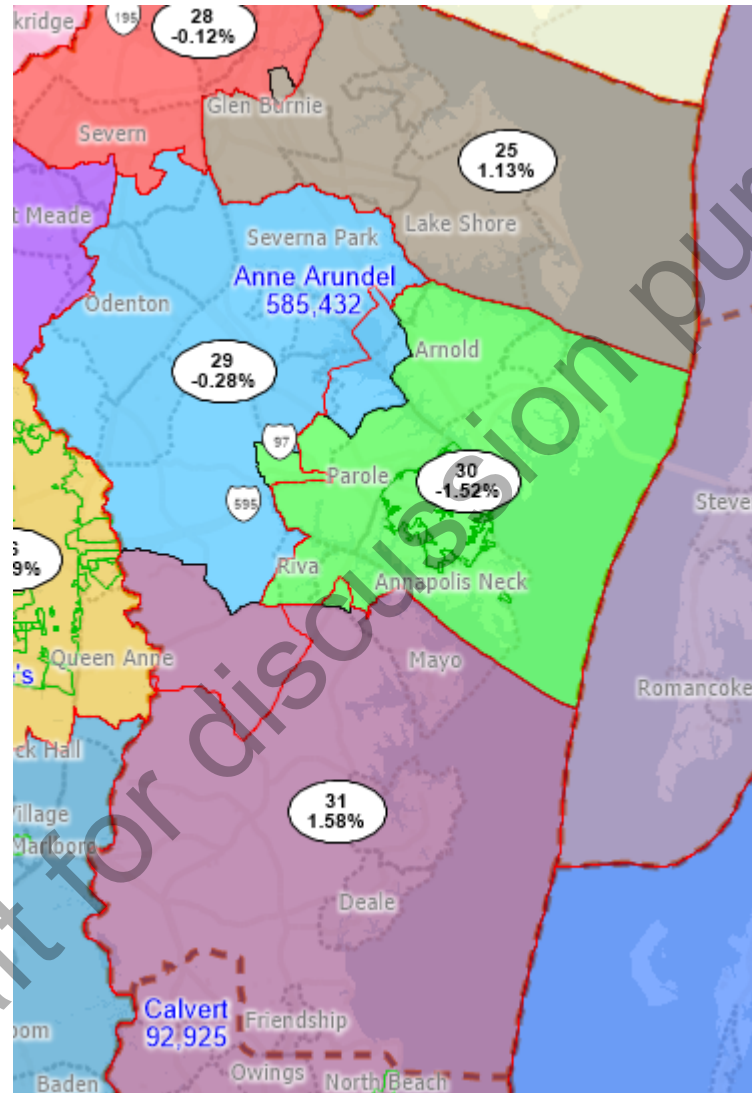

Senate Map Options for Charles and Howard Counties

Howard County

Working Plan

Option

Draft for discussion purposes only

Charles County Working Plan

Option

Small changes in Catonsville/Arbutus

- Red boundaries indicate plan discussed at 9/22 hearing

Small Changes in Anne Arundel

Baltimore Districts