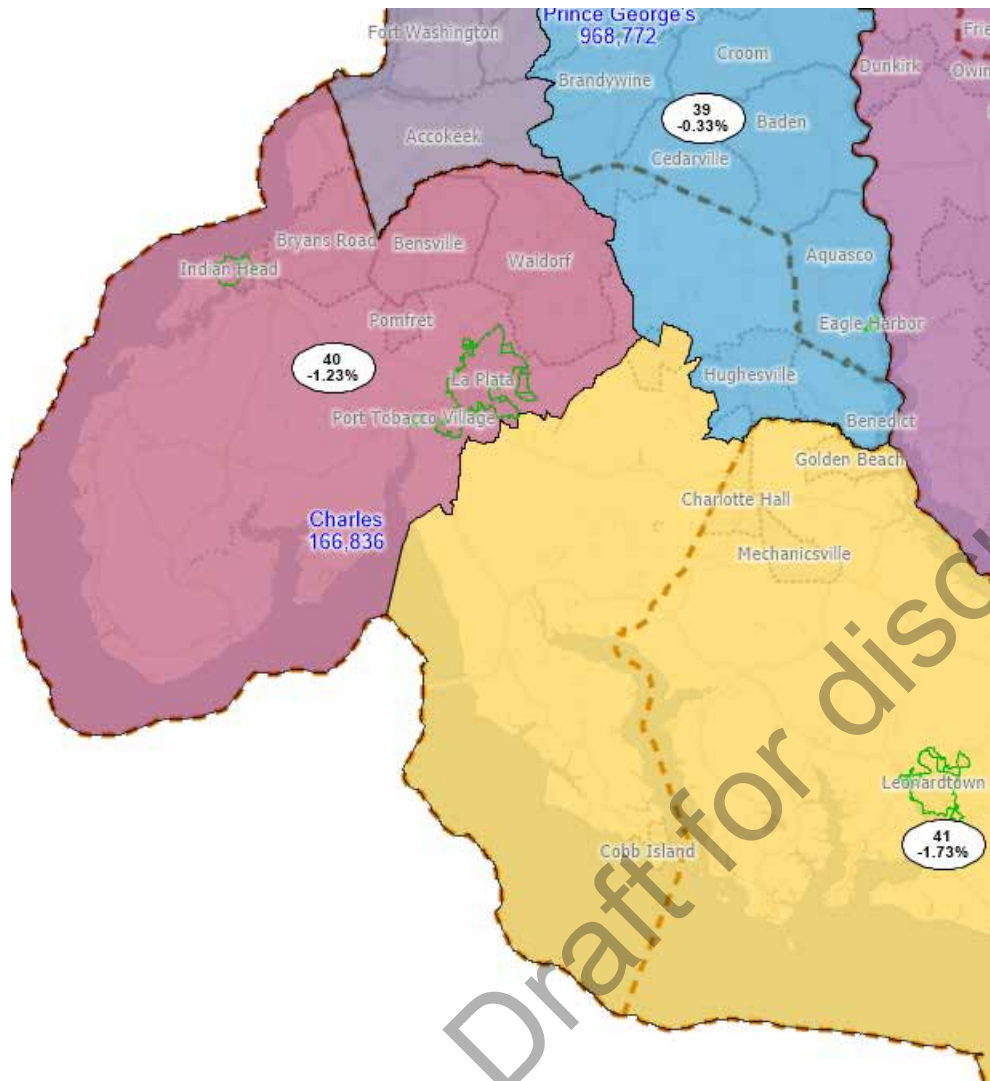

Senate Map Options for Charles and Howard Counties

Howard County

Working Plan

Option

Draft for discussion purposes only

Charles County Working Plan

Option

Small changes in Catonsville/Arbutus

- Red boundaries indicate plan discussed at 9/22 hearing

Small Changes in Anne Arundel

Baltimore Districts