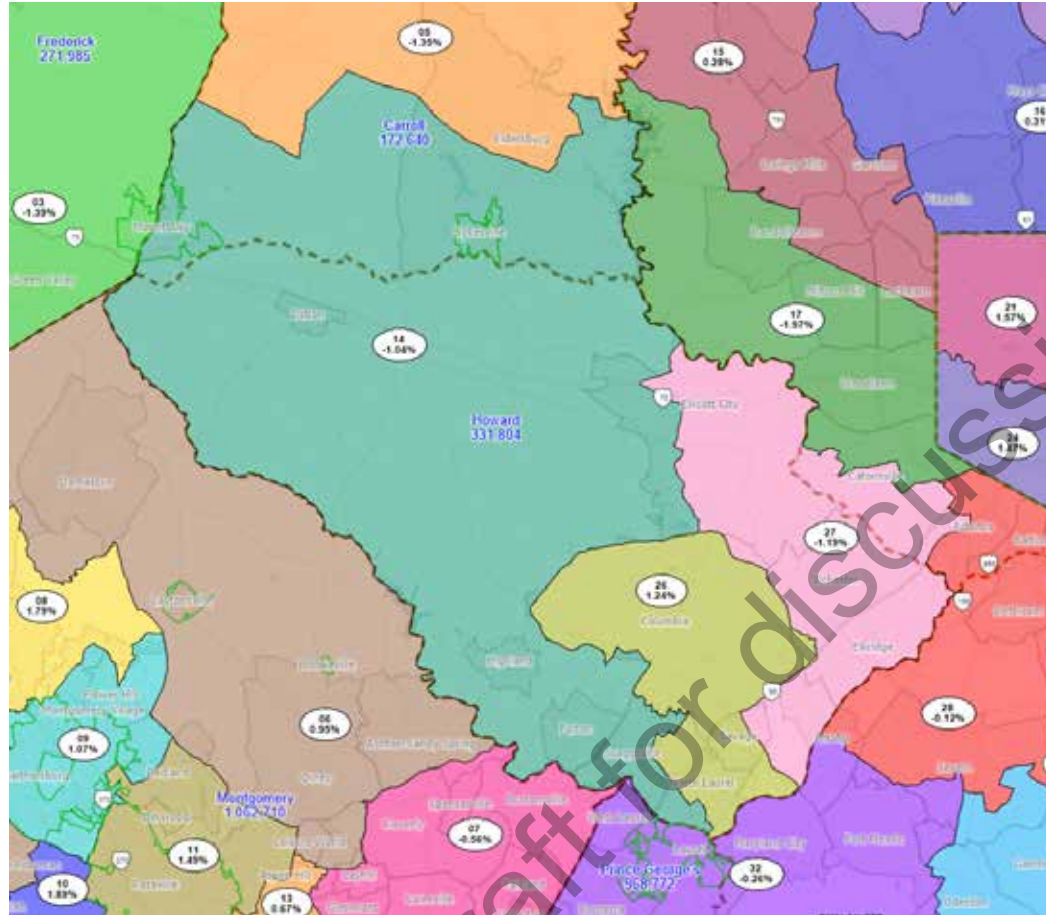

Senate Map Options for Charles and Howard Counties

Howard County

Working Plan

Option

Draft for discussion purposes only

Charles County Working Plan

Option

Small changes in Catonsville/Arbutus

- Red boundaries indicate plan discussed at 9/22 hearing

Small Changes in Anne Arundel

Baltimore Districts