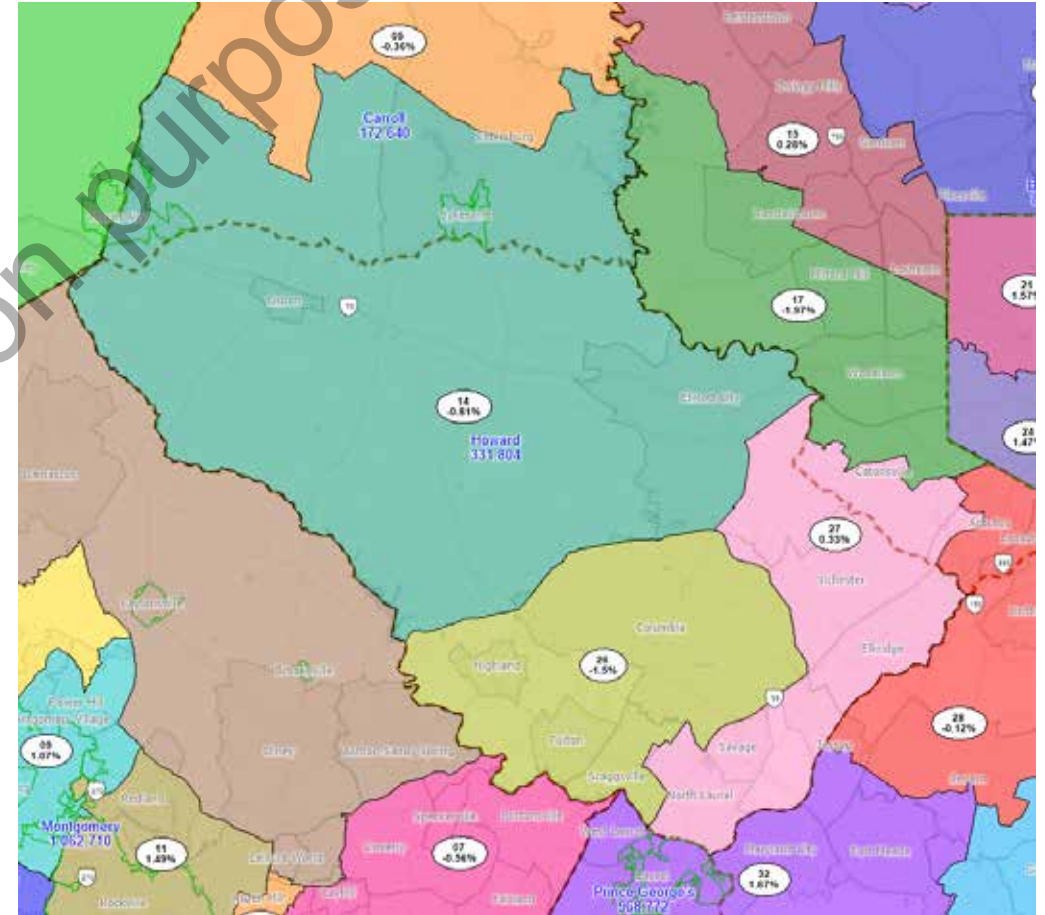

Senate Map Options for Charles and Howard Counties

Howard County

Working Plan

Option

Draft for discussion purposes only

Charles County Working Plan

Option

Small changes in Catonsville/Arbutus

- Red boundaries indicate plan discussed at 9/22 hearing

Small Changes in Anne Arundel

Baltimore Districts