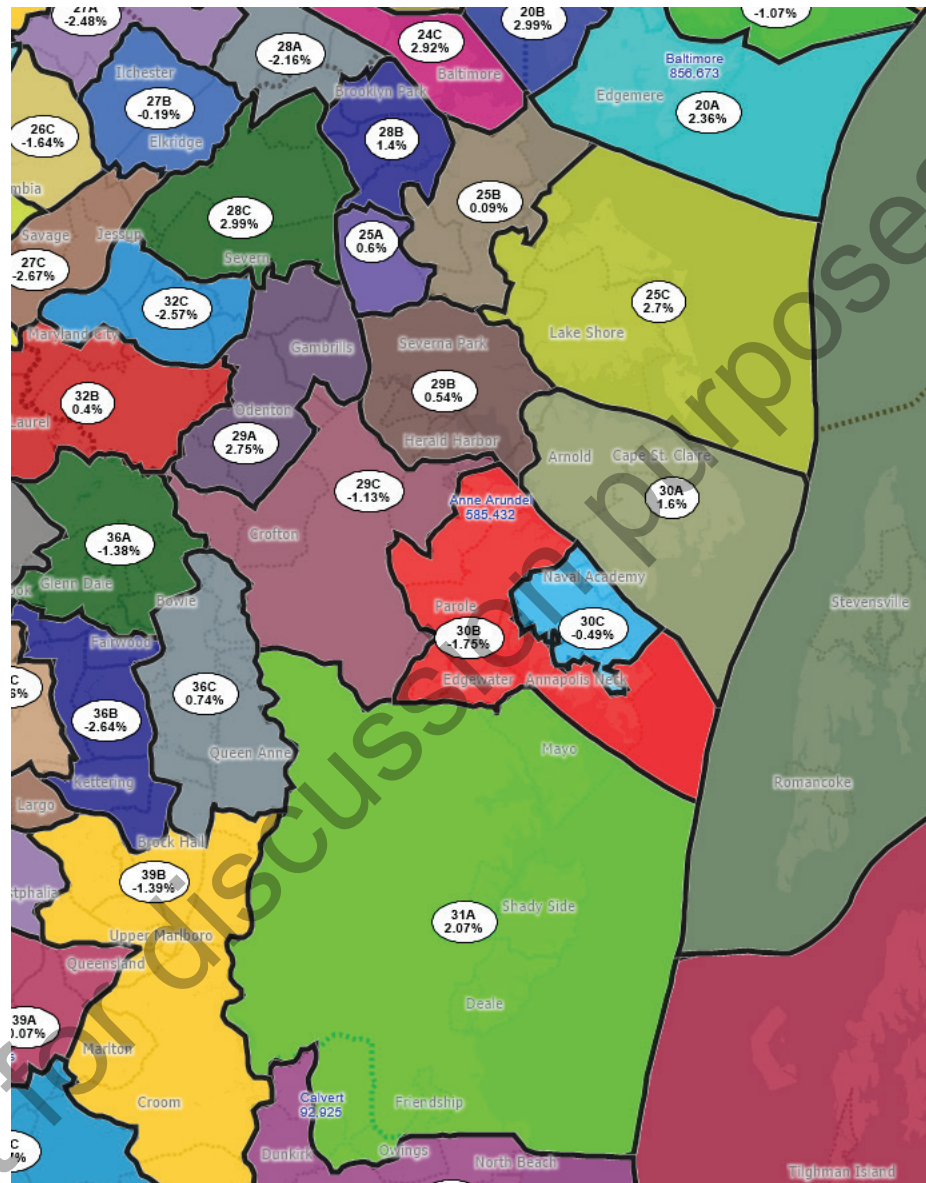

Anne Arundel County

Draft for discussion purposes only.