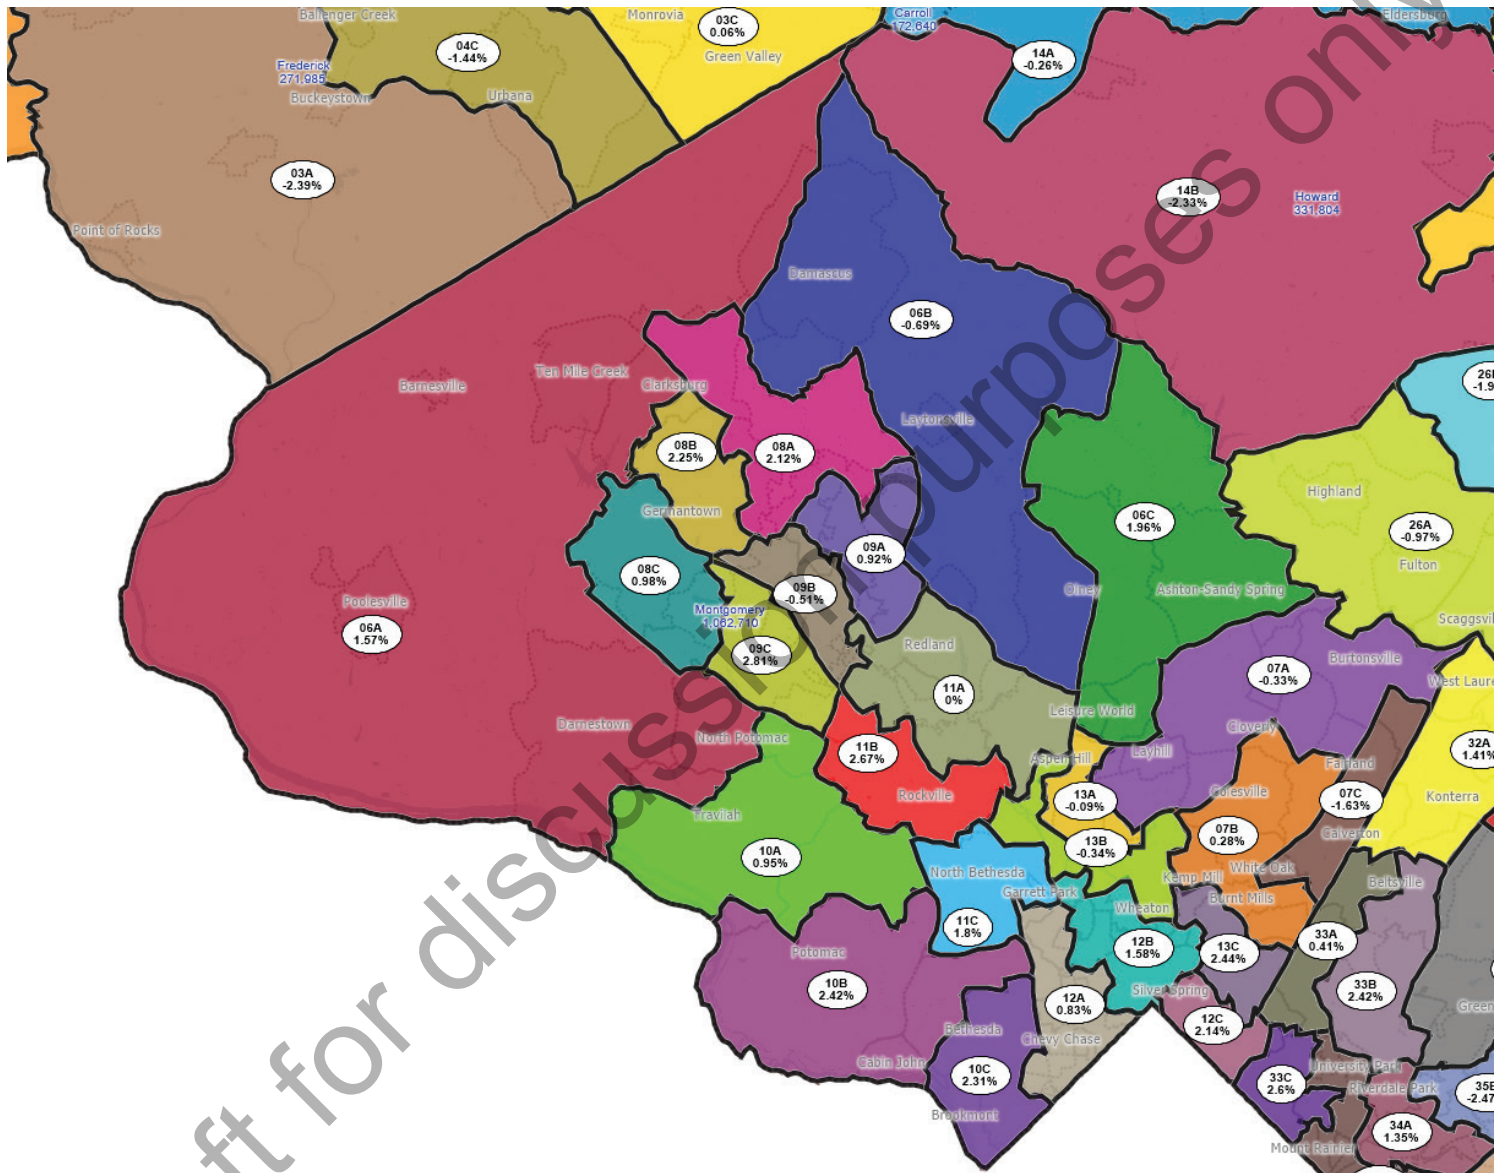

Example District Map for Maryland House of Delegates

Draft for discussion purposes only.

Western Maryland

Draft for discussion purposes only.

Eastern Shore

Draft for discussion purposes only.

Southern Maryland

Draft for discussion purposes only.

Baltimore County

Draft for discussion purposes only.

Montgomery County

Draft for discussion purposes only.

Prince George's County

Draft for discussion purposes only.

Howard County

Draft for discussion purposes only.

Anne Arundel County

Draft for discussion purposes only.