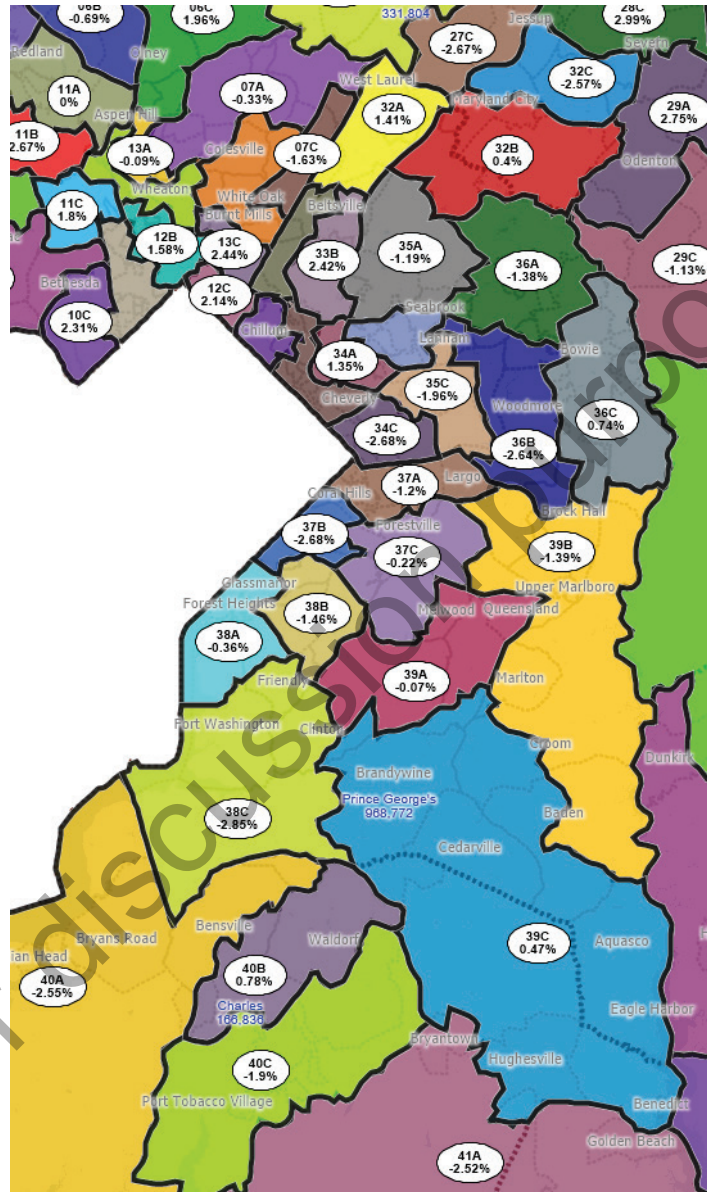

Example District Map for Maryland House of Delegates

Draft for discussion purposes only.

Western Maryland

Draft for discussion purposes only.

Eastern Shore

Draft for discussion purposes only.

Southern Maryland

Draft for discussion purposes only.

Baltimore County

Draft for discussion purposes only.

Montgomery County

Draft for discussion purposes only.

Prince George's County

Draft for discussion purposes only.

Howard County