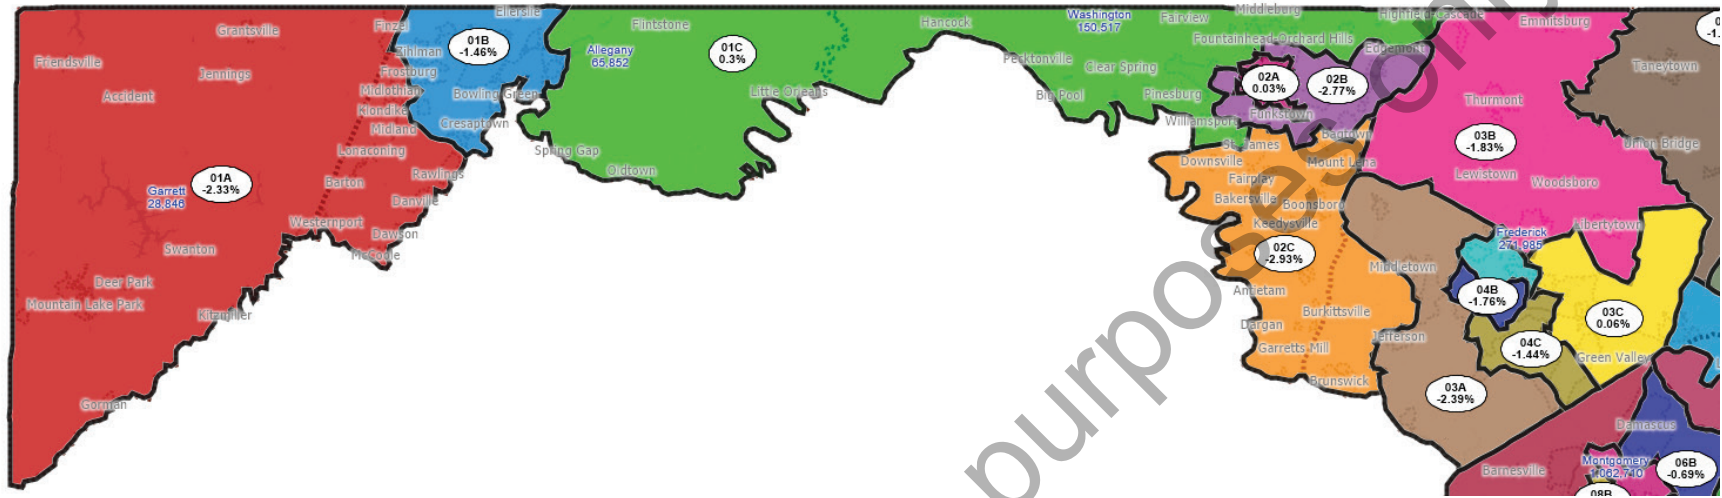

Example District Map for Maryland House of Delegates

Draft for discussion purposes only.

Western Maryland

Draft for discussion purposes only.

Eastern Shore

Draft for discussion purposes only.

Southern Maryland

Draft for discussion purposes only.

Baltimore County

Draft for discussion purposes only.

Montgomery County

Draft for discussion purposes only.

Prince George's County

Draft for discussion purposes only.

Howard County