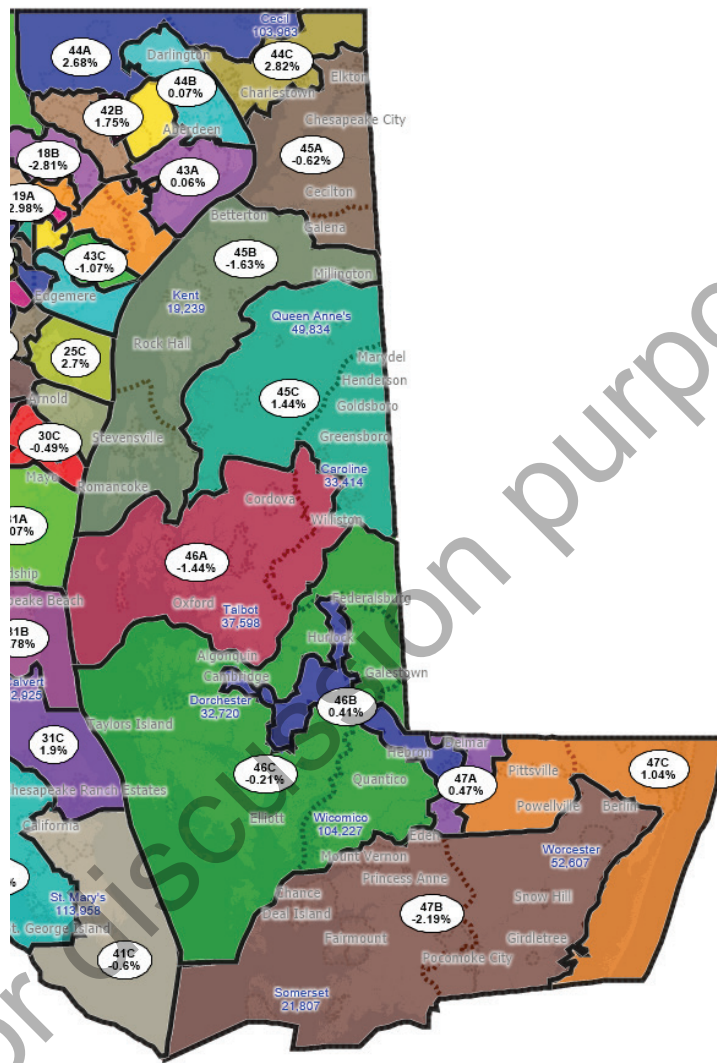

Example District Map for Maryland House of Delegates

Draft for discussion purposes only.

Western Maryland

Draft for discussion purposes only.

Eastern Shore

Draft for discussion purposes only.

Southern Maryland

Draft for discussion purposes only.

Baltimore County

Draft for discussion purposes only.

Montgomery County

Draft for discussion purposes only.

Prince George's County

Draft for discussion purposes only.

Howard County

Draft for discussion purposes only.

Anne Arundel County

Draft for discussion purposes only.