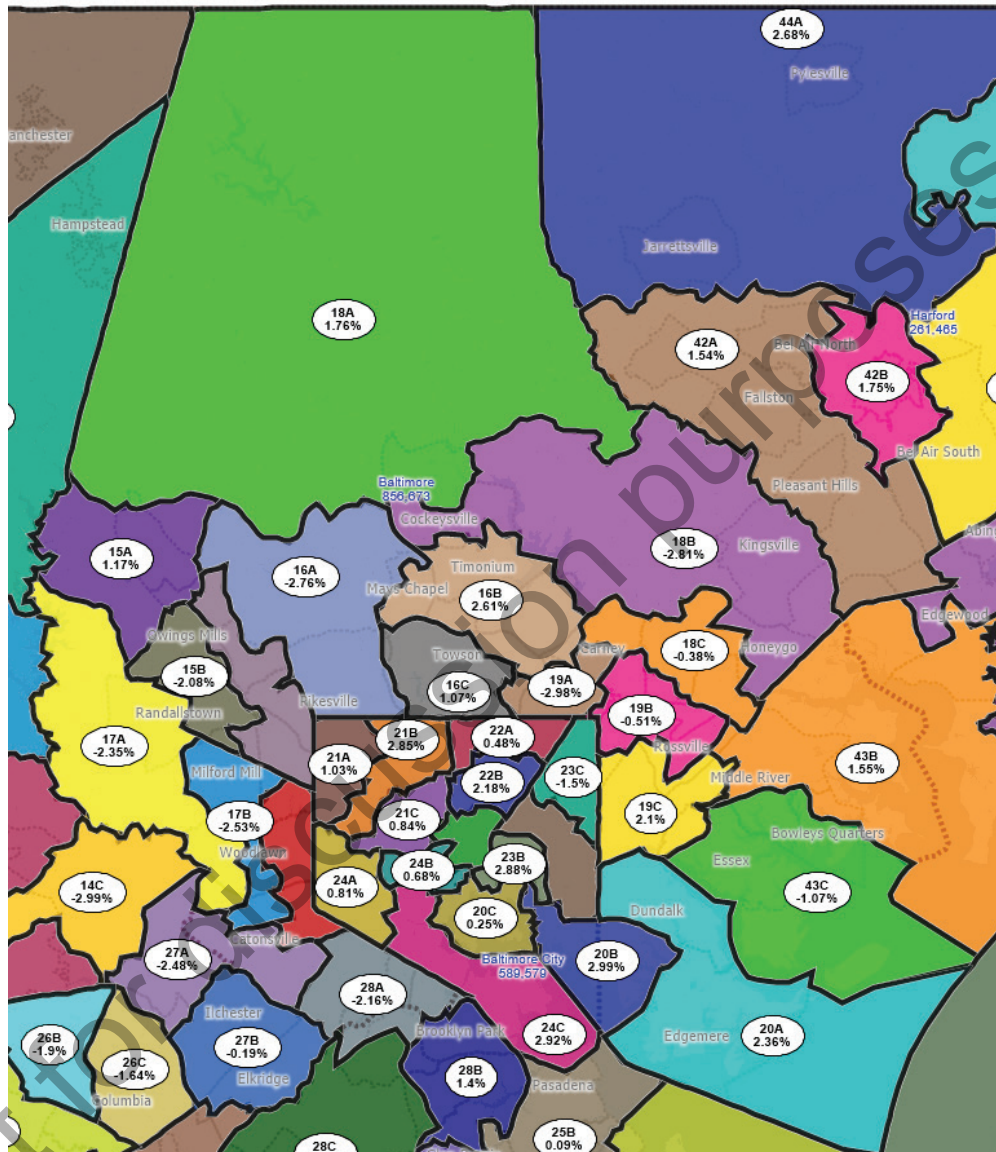

Example District Map for Maryland House of Delegates

Draft for discussion purposes only.

Western Maryland

Draft for discussion purposes only.

Eastern Shore

Draft for discussion purposes only.

Southern Maryland

Draft for discussion purposes only.

Baltimore County

Draft for discussion purposes only.

Montgomery County

Draft for discussion purposes only.

Prince George's County

Draft for discussion purposes only.

Howard County

Draft for discussion purposes only.

Anne Arundel County

Draft for discussion purposes only.