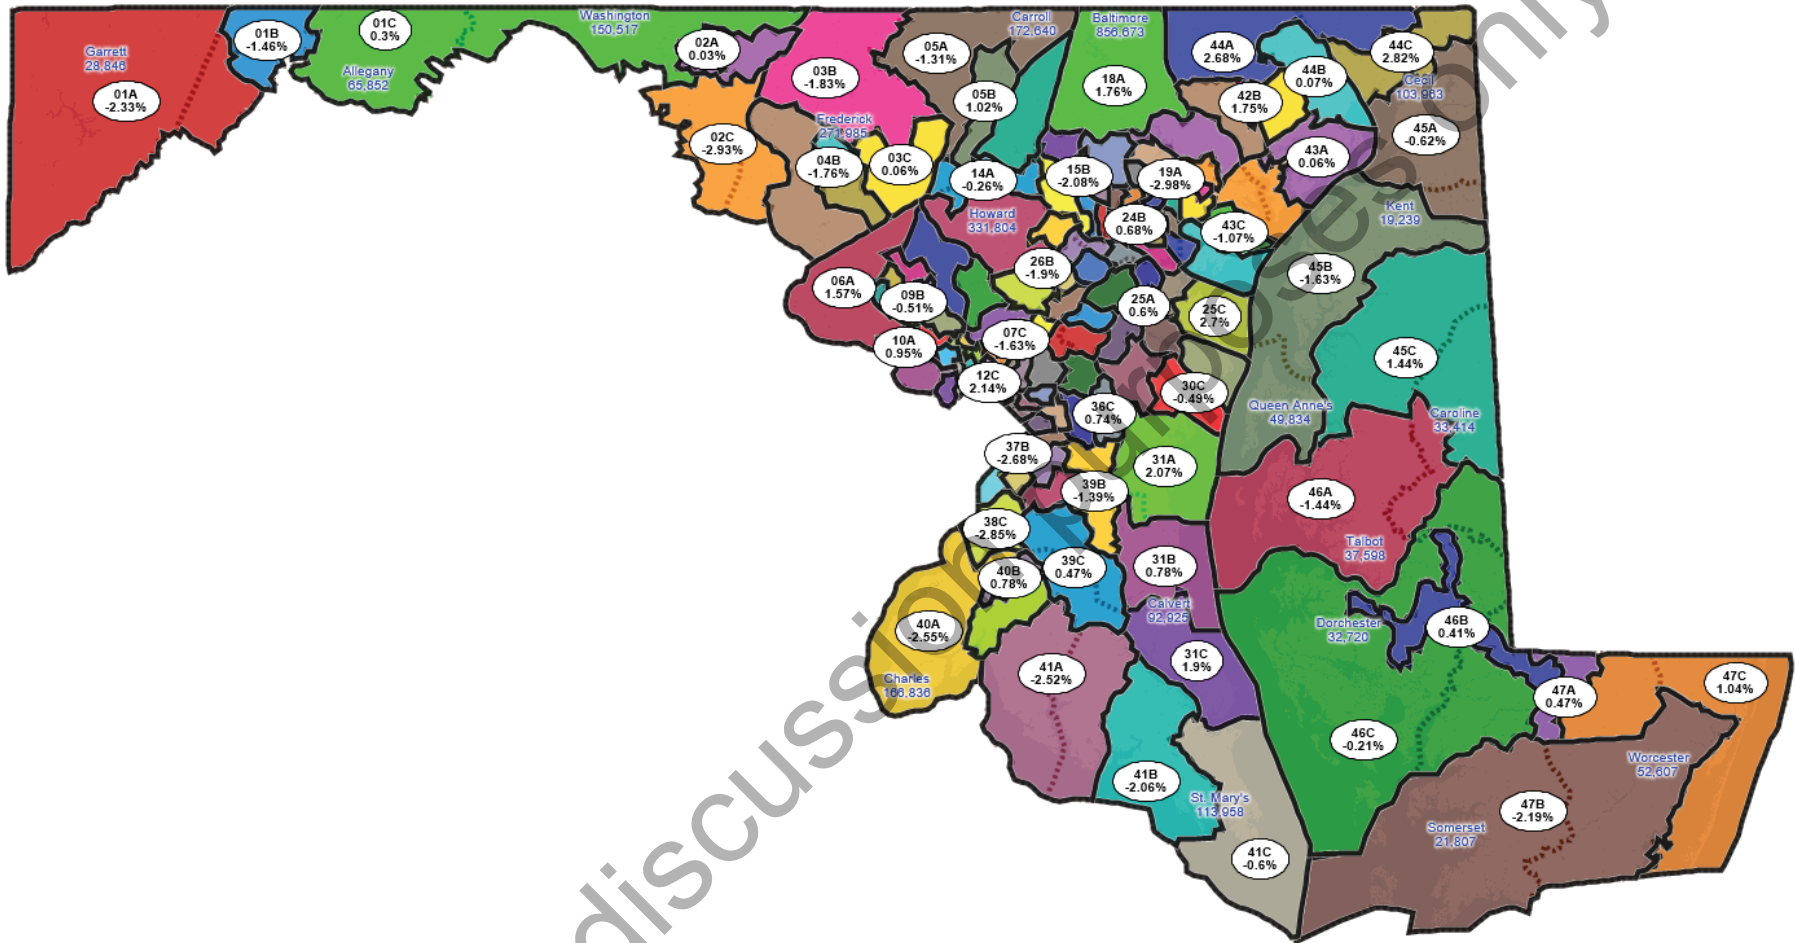

Example District Map for Maryland House of Delegates

Draft for discussion purposes only.

Western Maryland

Draft for discussion purposes only.

Eastern Shore

Draft for discussion purposes only.

Southern Maryland

Draft for discussion purposes only.

Baltimore County

Draft for discussion purposes only.

Montgomery County

Draft for discussion purposes only.

Prince George's County

Draft for discussion purposes only.

Howard County

Draft for discussion purposes only.

Anne Arundel County

Draft for discussion purposes only.