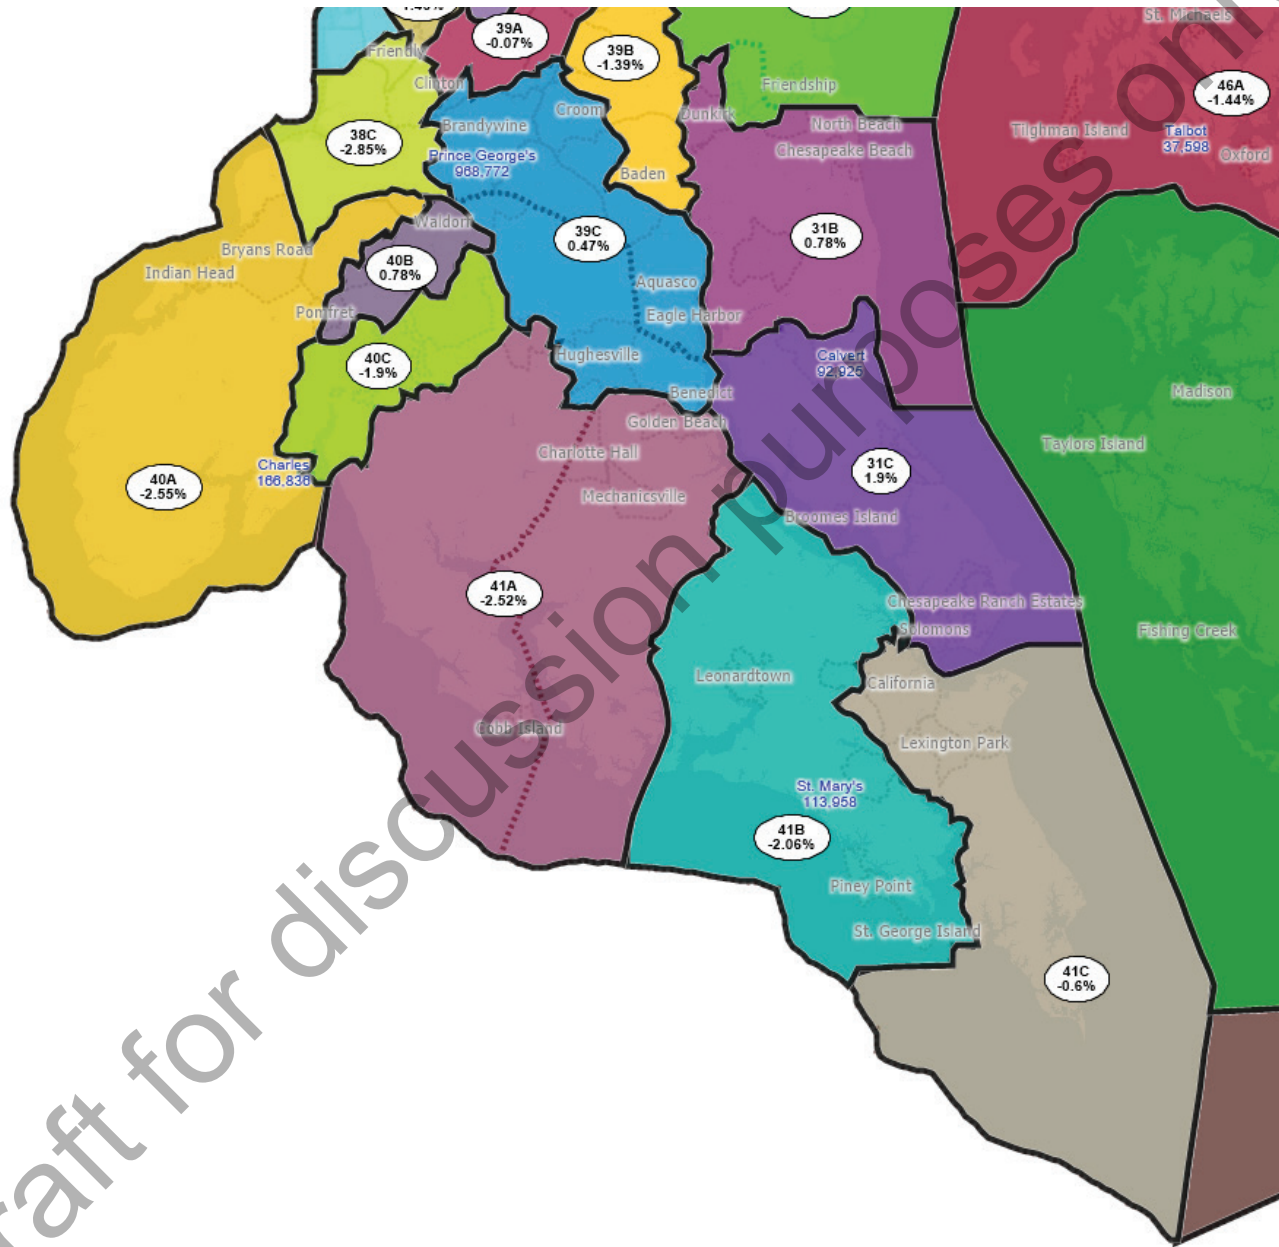

Example District Map for Maryland House of Delegates

Draft for discussion purposes only.

Western Maryland

Draft for discussion purposes only.

Eastern Shore

Draft for discussion purposes only.

Southern Maryland

Draft for discussion purposes only.

Baltimore County

Draft for discussion purposes only.

Montgomery County

Draft for discussion purposes only.

Prince George's County

Draft for discussion purposes only.

Howard County

Draft for discussion purposes only.

Anne Arundel County

Draft for discussion purposes only.