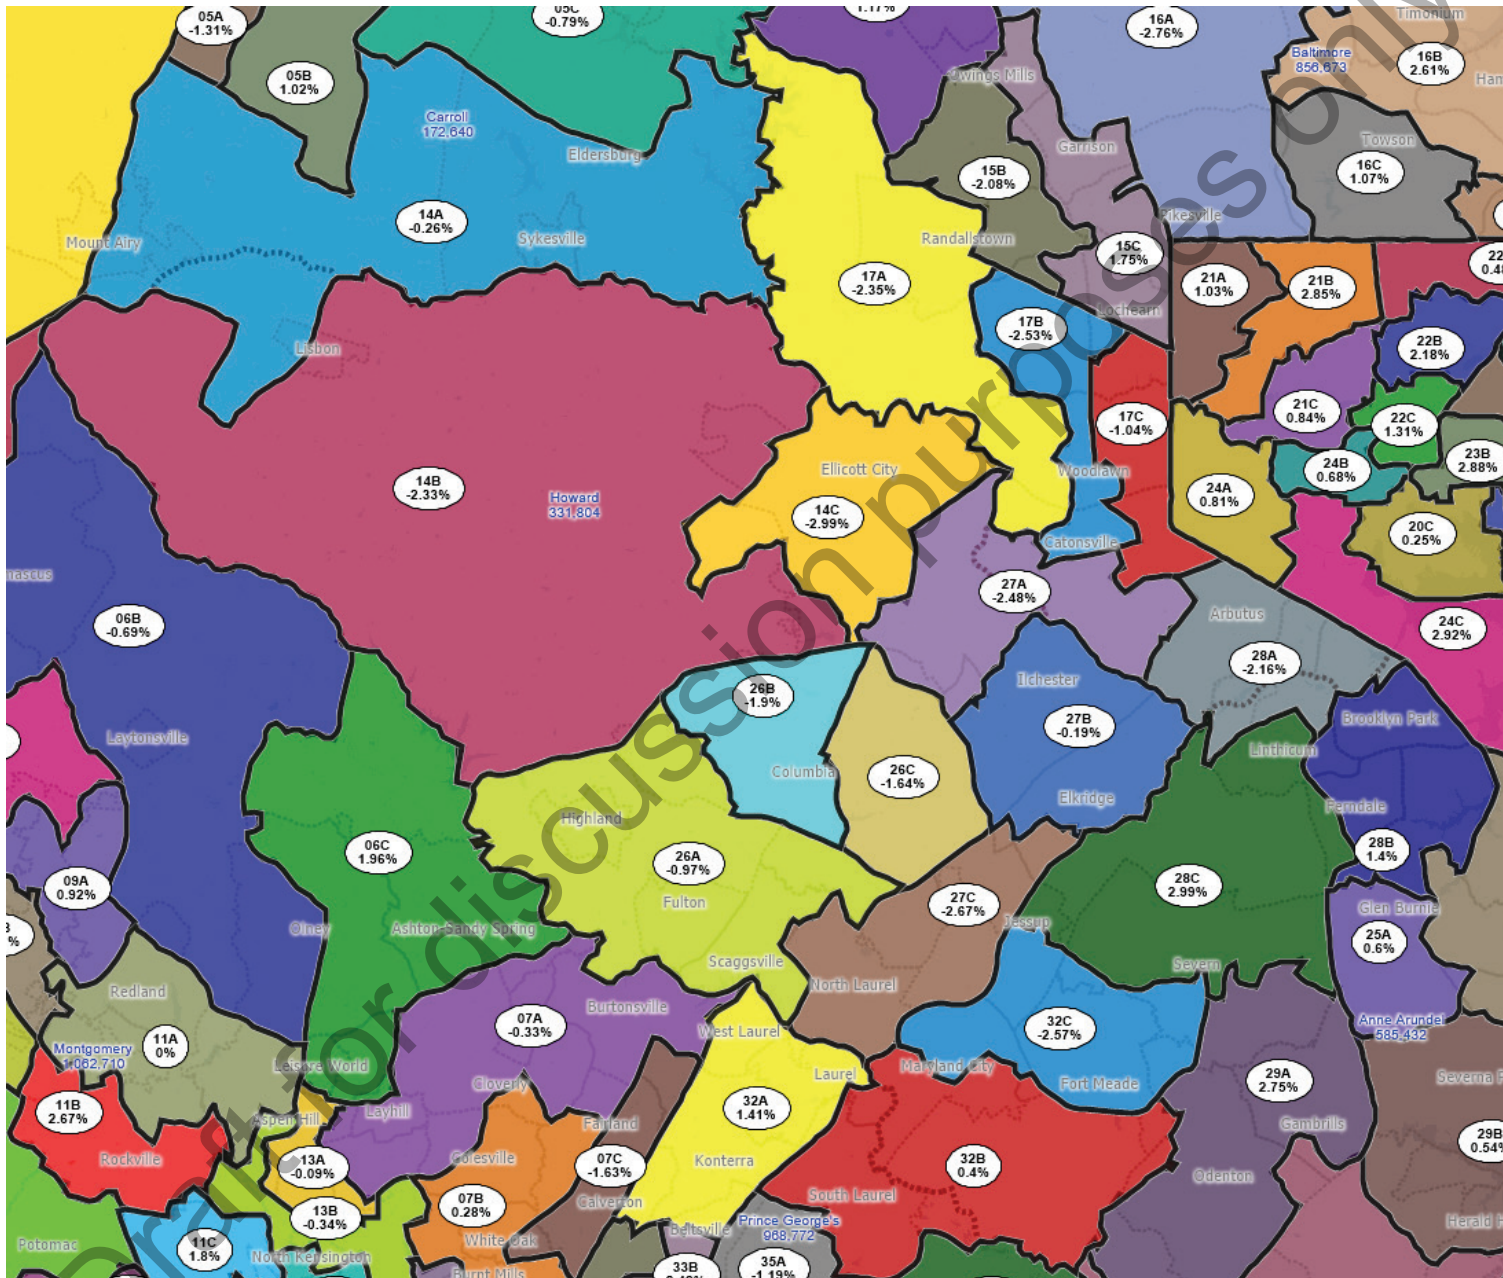

Example District Map for Maryland House of Delegates

Draft for discussion purposes only.

Western Maryland

Draft for discussion purposes only.

Eastern Shore

Draft for discussion purposes only.

Southern Maryland

Draft for discussion purposes only.

Baltimore County

Draft for discussion purposes only.

Montgomery County

Draft for discussion purposes only.

Prince George's County

Draft for discussion purposes only.

Howard County

Draft for discussion purposes only.

Anne Arundel County

Draft for discussion purposes only.