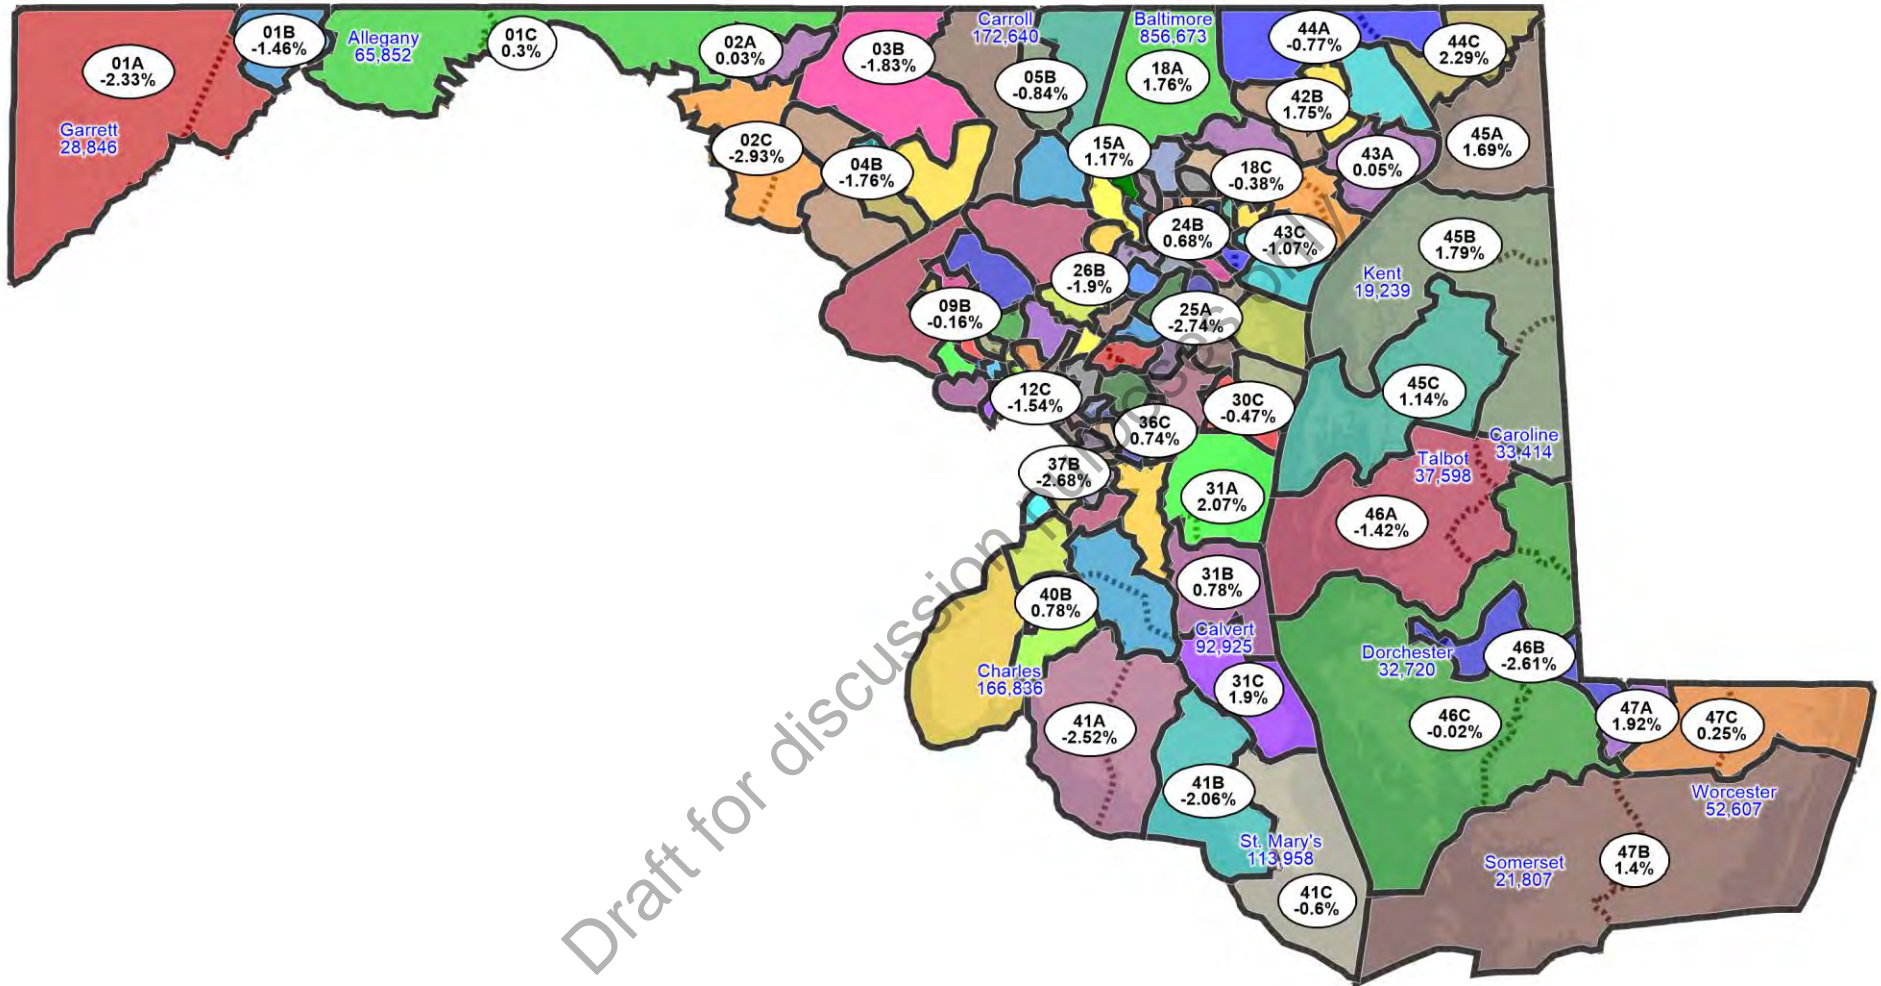

October 3, 2021

Draft Delegate Map

Western Maryland

Draft for discussion purpose

Eastern Shore

Southern Maryland

Baltimore County

Baltimore City

Montgomery County

Northern Prince George's County

Southern Prince George's County

Carroll County

Howard County

Harford County

Frederick County