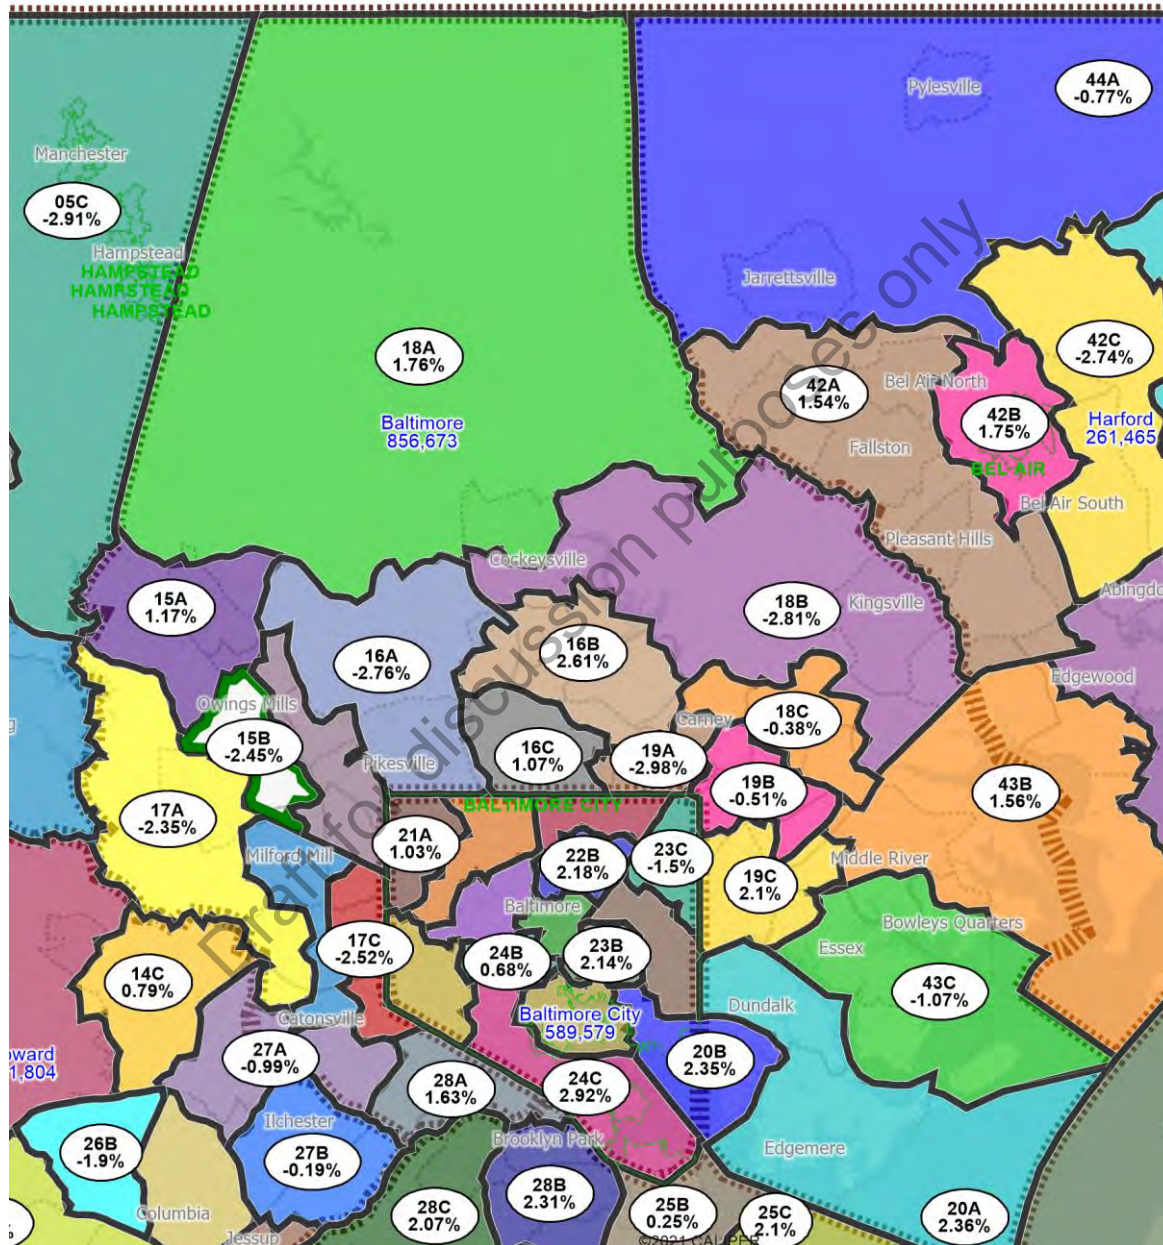

October 3, 2021

Draft Delegate Map

Western Maryland

Draft for discussion purpose

Eastern Shore

Southern Maryland

Baltimore County

Baltimore City

Montgomery County

Northern Prince George's County

Southern Prince George's County

Carroll County

Howard County

Harford County

Frederick County