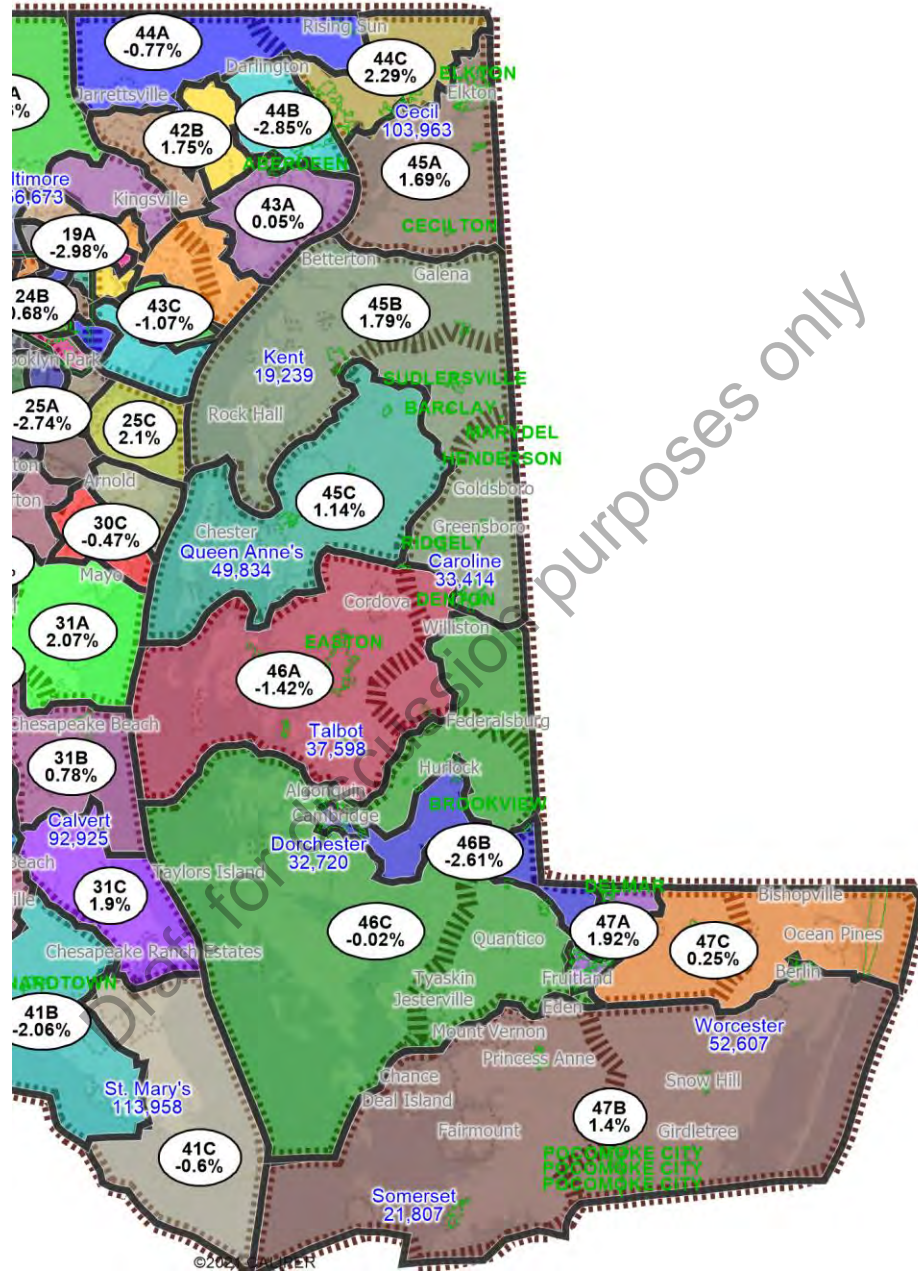

October 3, 2021

Draft Delegate Map

Western Maryland

Draft for discussion purpose

Eastern Shore

Southern Maryland

Baltimore County

Baltimore City

Montgomery County

Northern Prince George's County

Southern Prince George's County

Carroll County

Howard County

Harford County

Frederick County