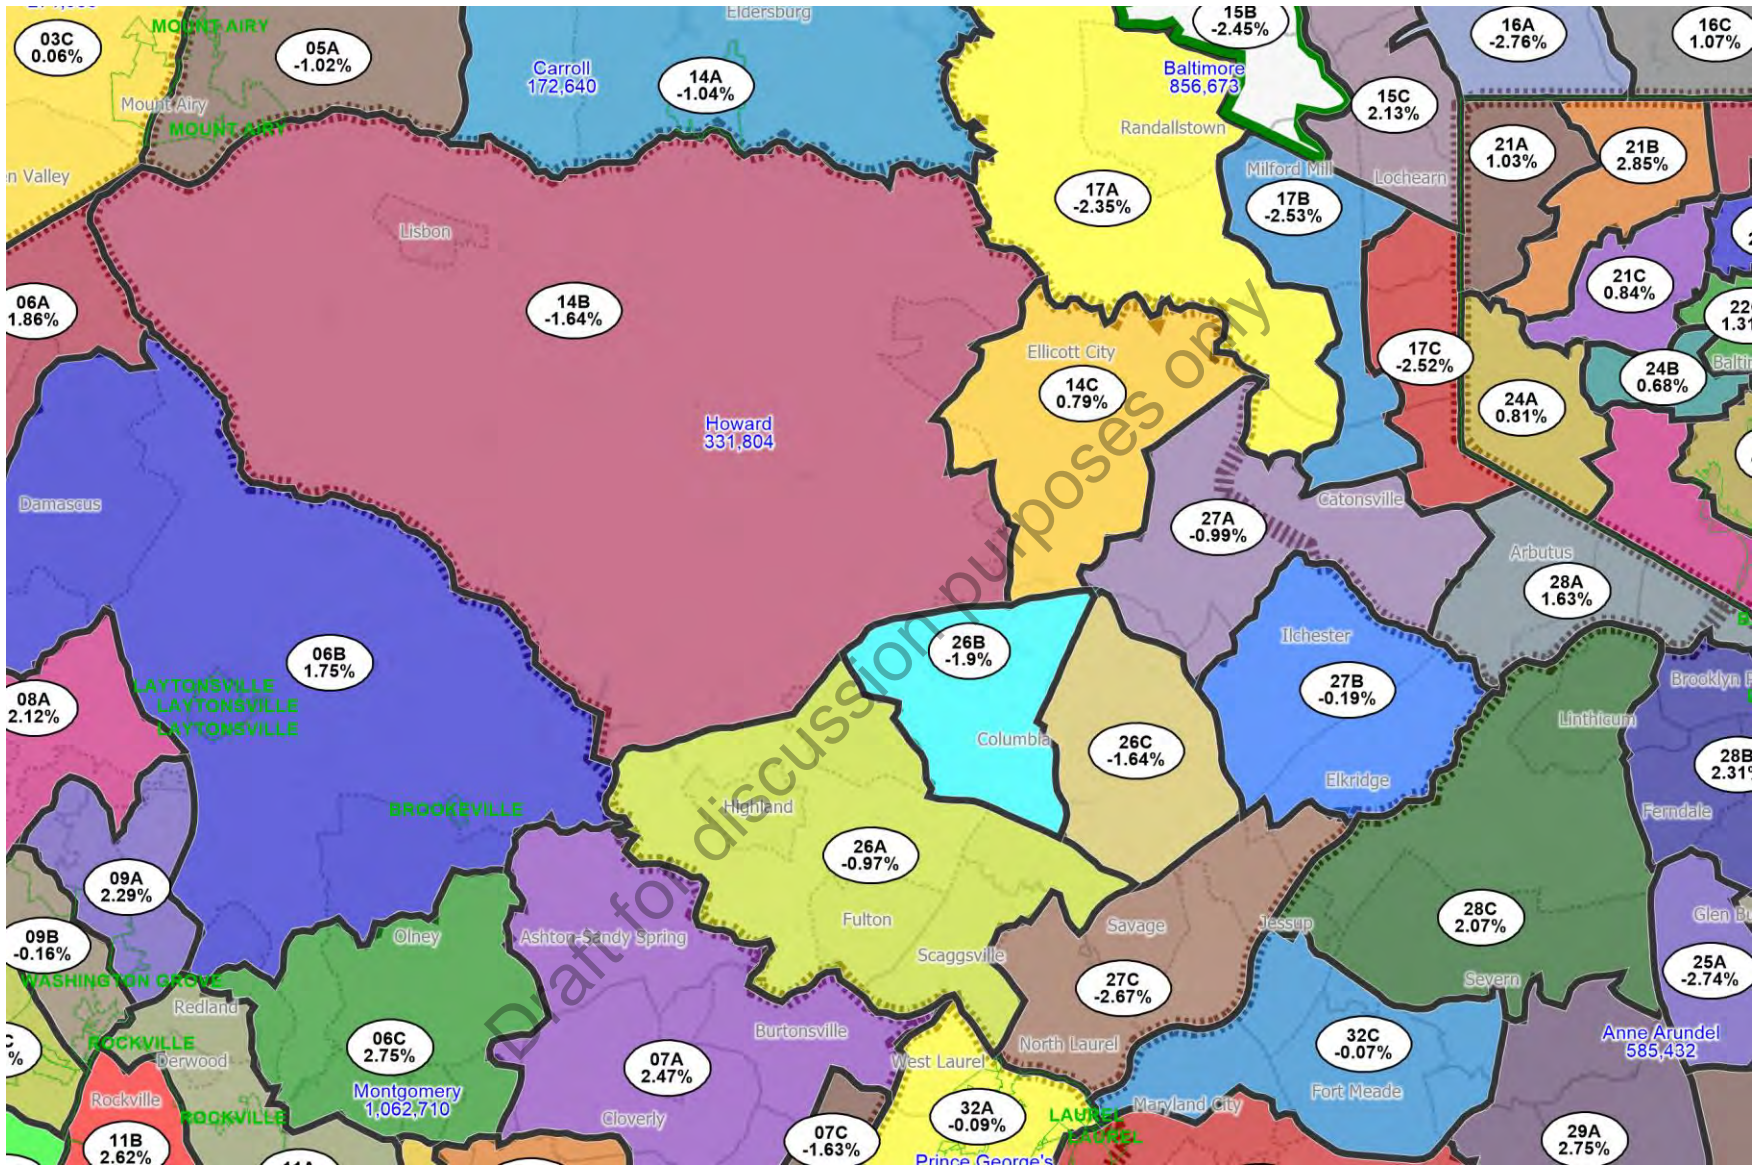

October 3, 2021

Draft Delegate Map

Western Maryland

Draft for discussion purpose

Eastern Shore

Southern Maryland

Baltimore County

Baltimore City

Montgomery County

Northern Prince George's County

Southern Prince George's County

Carroll County

Howard County

Harford County

Frederick County