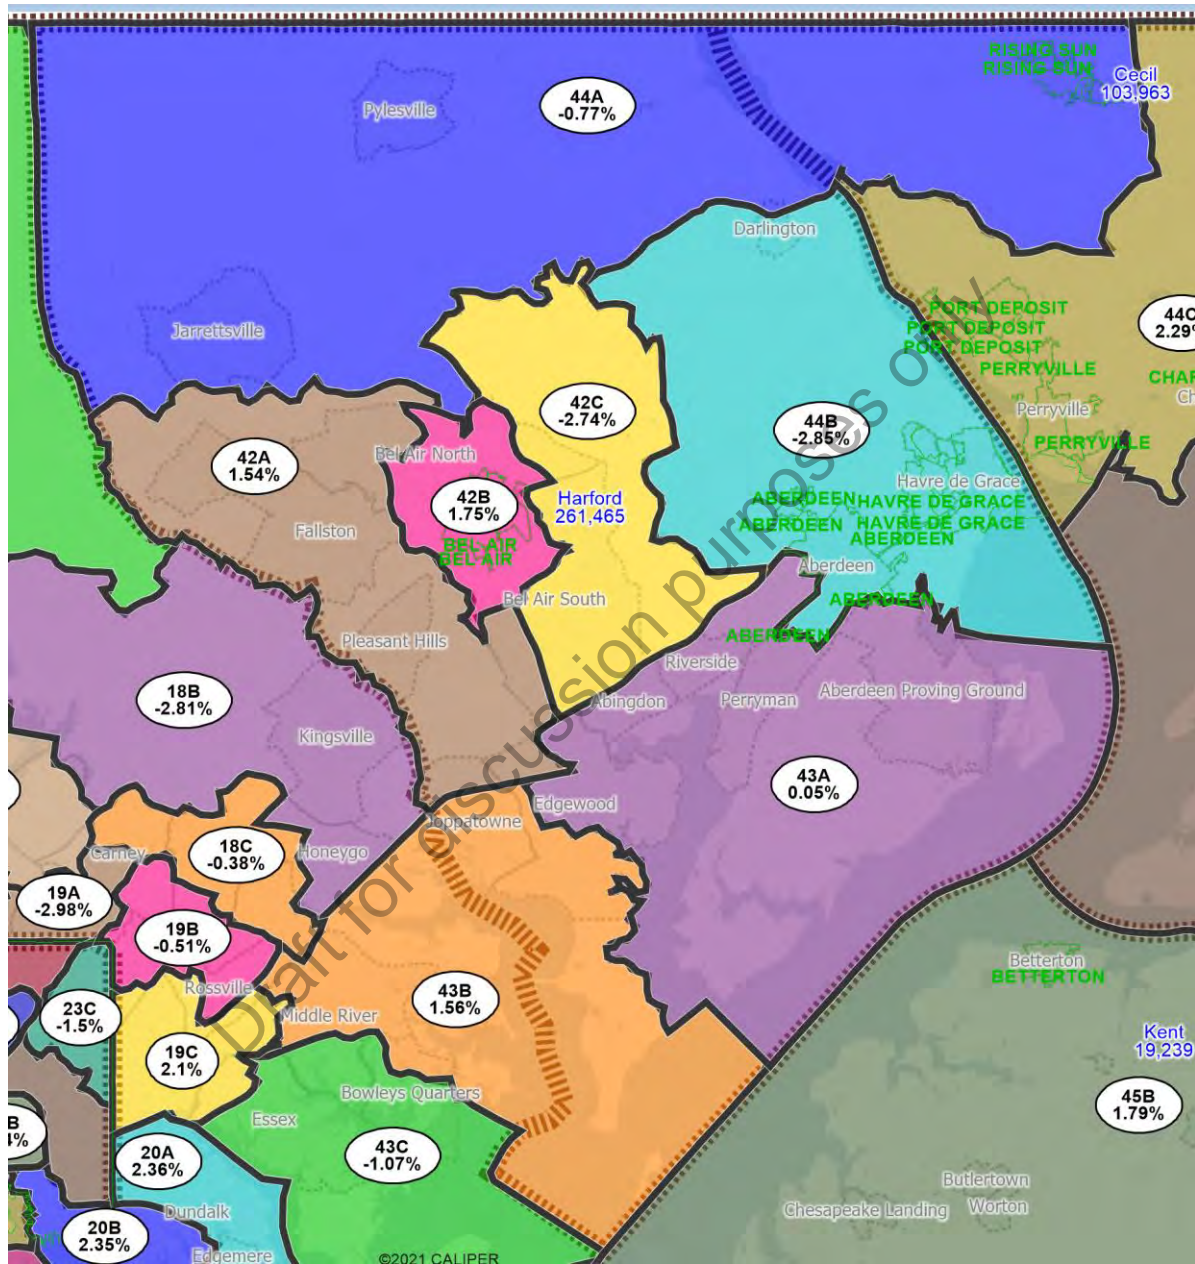

October 3, 2021

Draft Delegate Map

Western Maryland

Draft for discussion purpose

Eastern Shore

Southern Maryland

Baltimore County

Baltimore City

Montgomery County

Northern Prince George's County

Southern Prince George's County

Carroll County

Howard County

Harford County

Frederick County