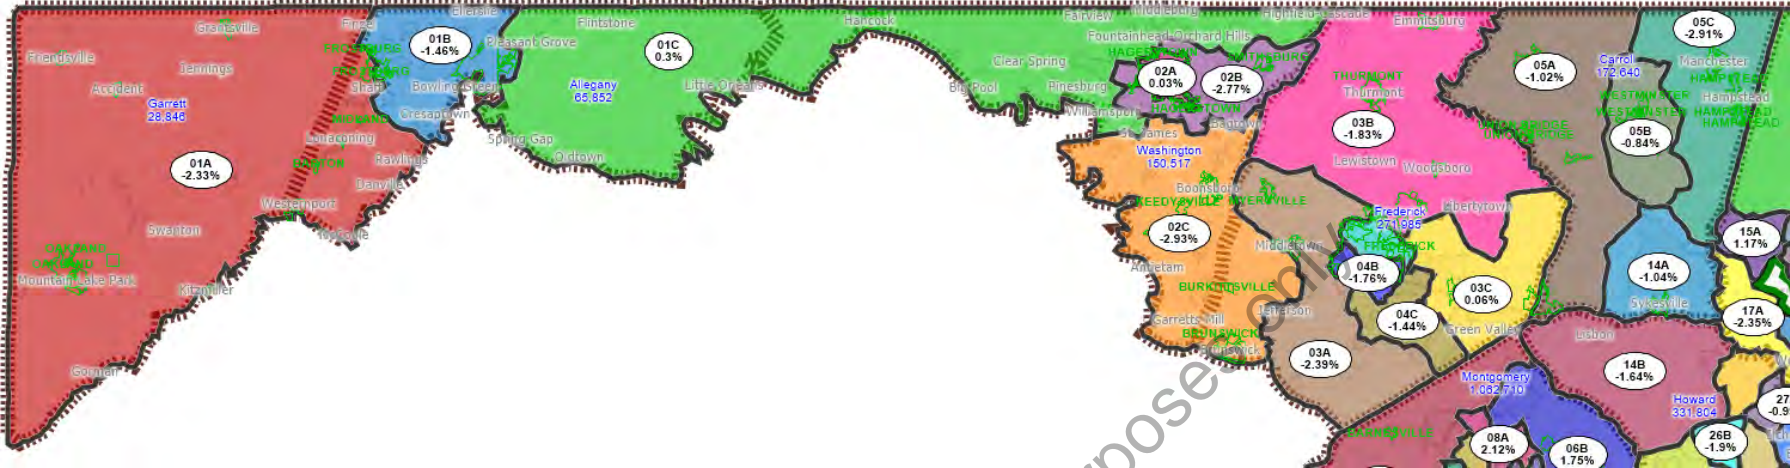

October 3, 2021

Draft Delegate Map

Western Maryland

Draft for discussion purpose

Eastern Shore

Southern Maryland

Baltimore County

Baltimore City

Montgomery County

Northern Prince George's County

Southern Prince George's County

Carroll County

Howard County

Harford County

Frederick County