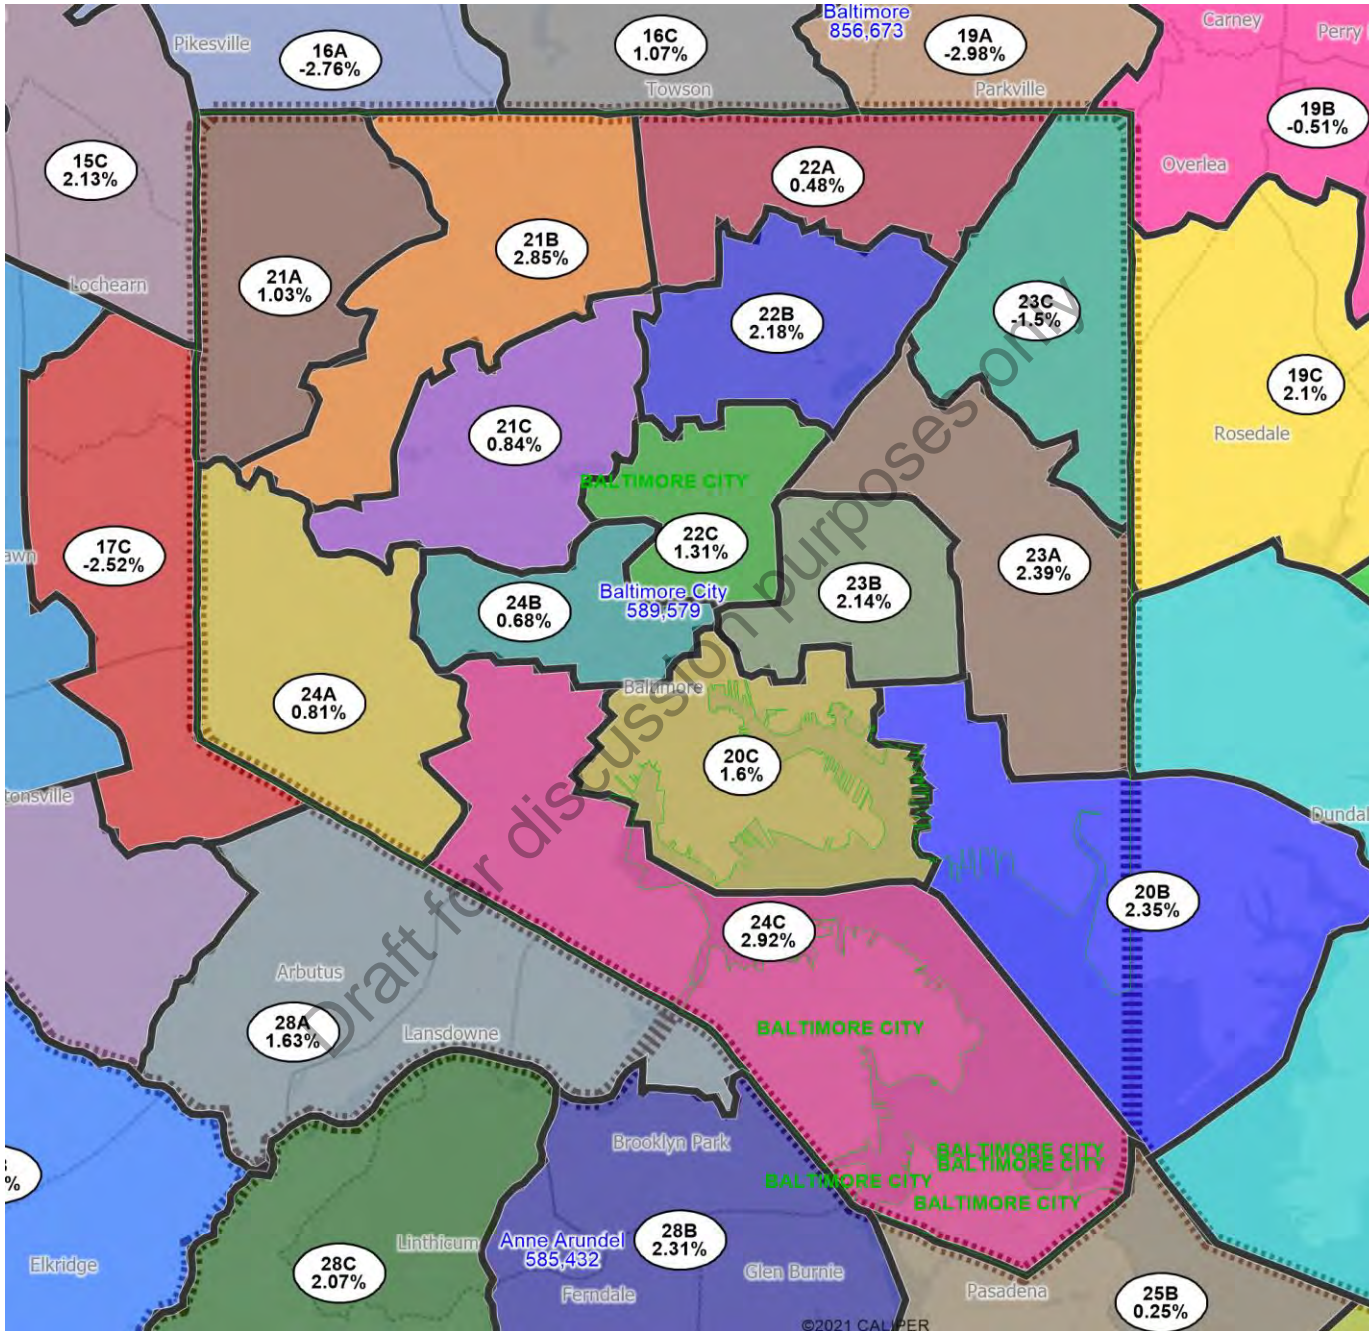

October 3, 2021

Draft Delegate Map

Western Maryland

Draft for discussion purpose

Eastern Shore

Southern Maryland

Baltimore County

Baltimore City

Montgomery County

Northern Prince George's County

Southern Prince George's County

Carroll County

Howard County

Harford County

Frederick County