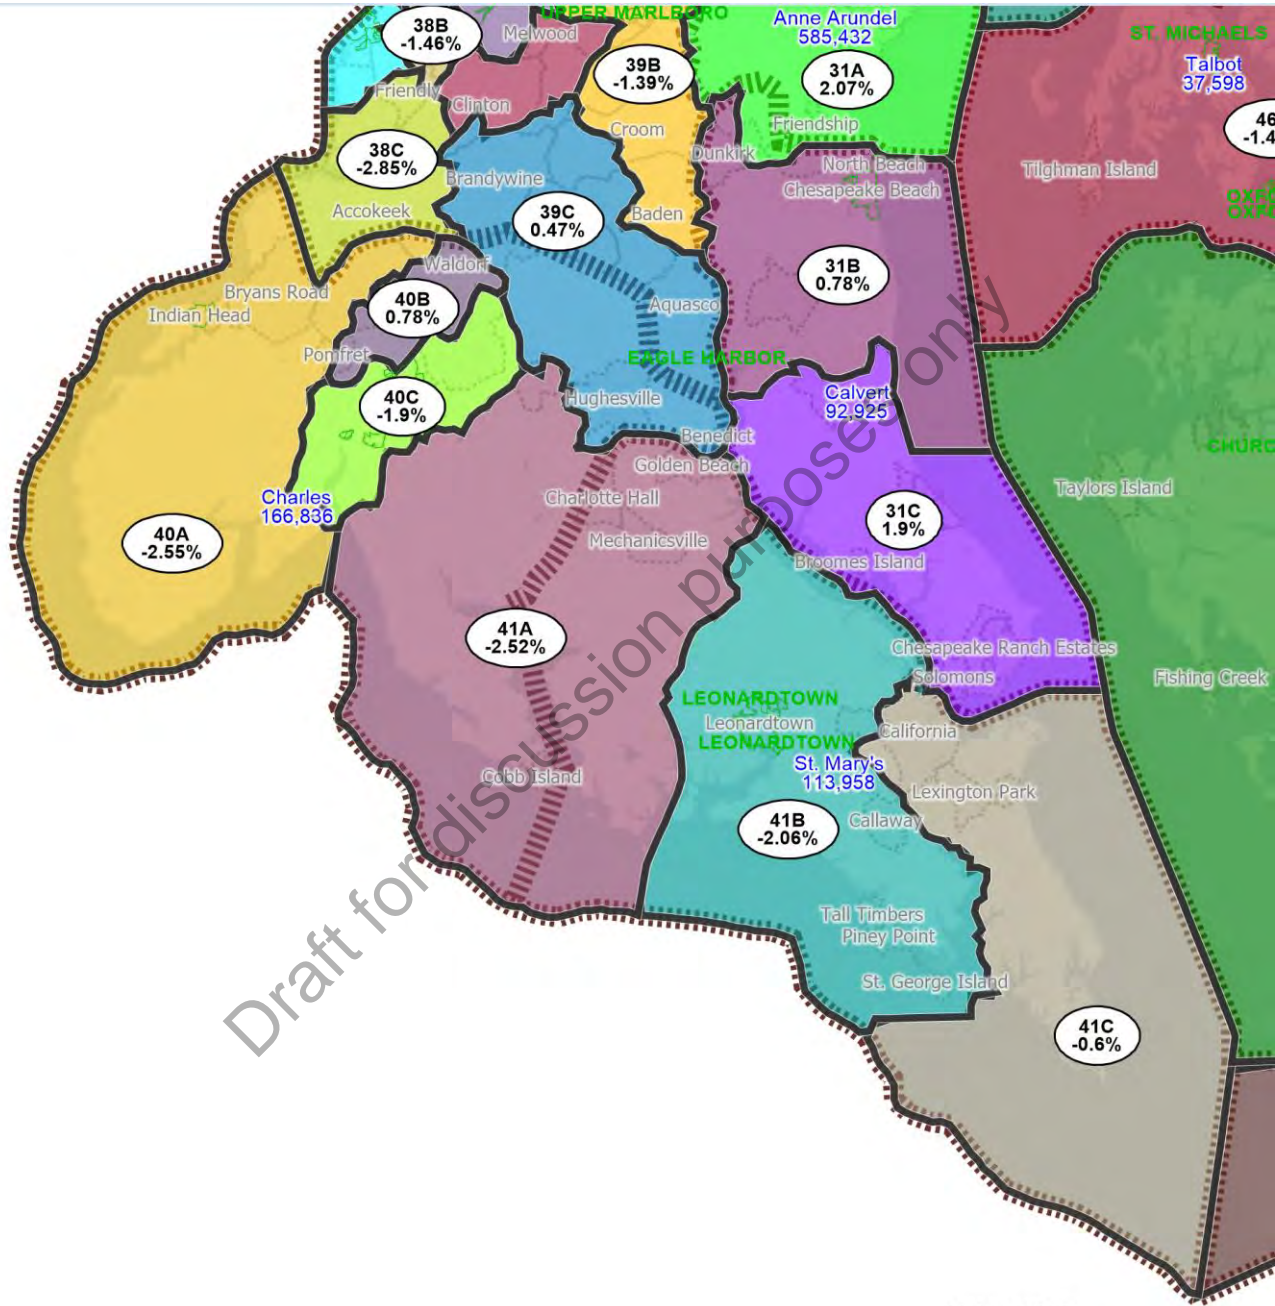

October 3, 2021

Draft Delegate Map

Western Maryland

Draft for discussion purpose

Eastern Shore

Southern Maryland

Baltimore County

Baltimore City

Montgomery County

Northern Prince George's County

Southern Prince George's County

Carroll County

Howard County

Harford County

Frederick County