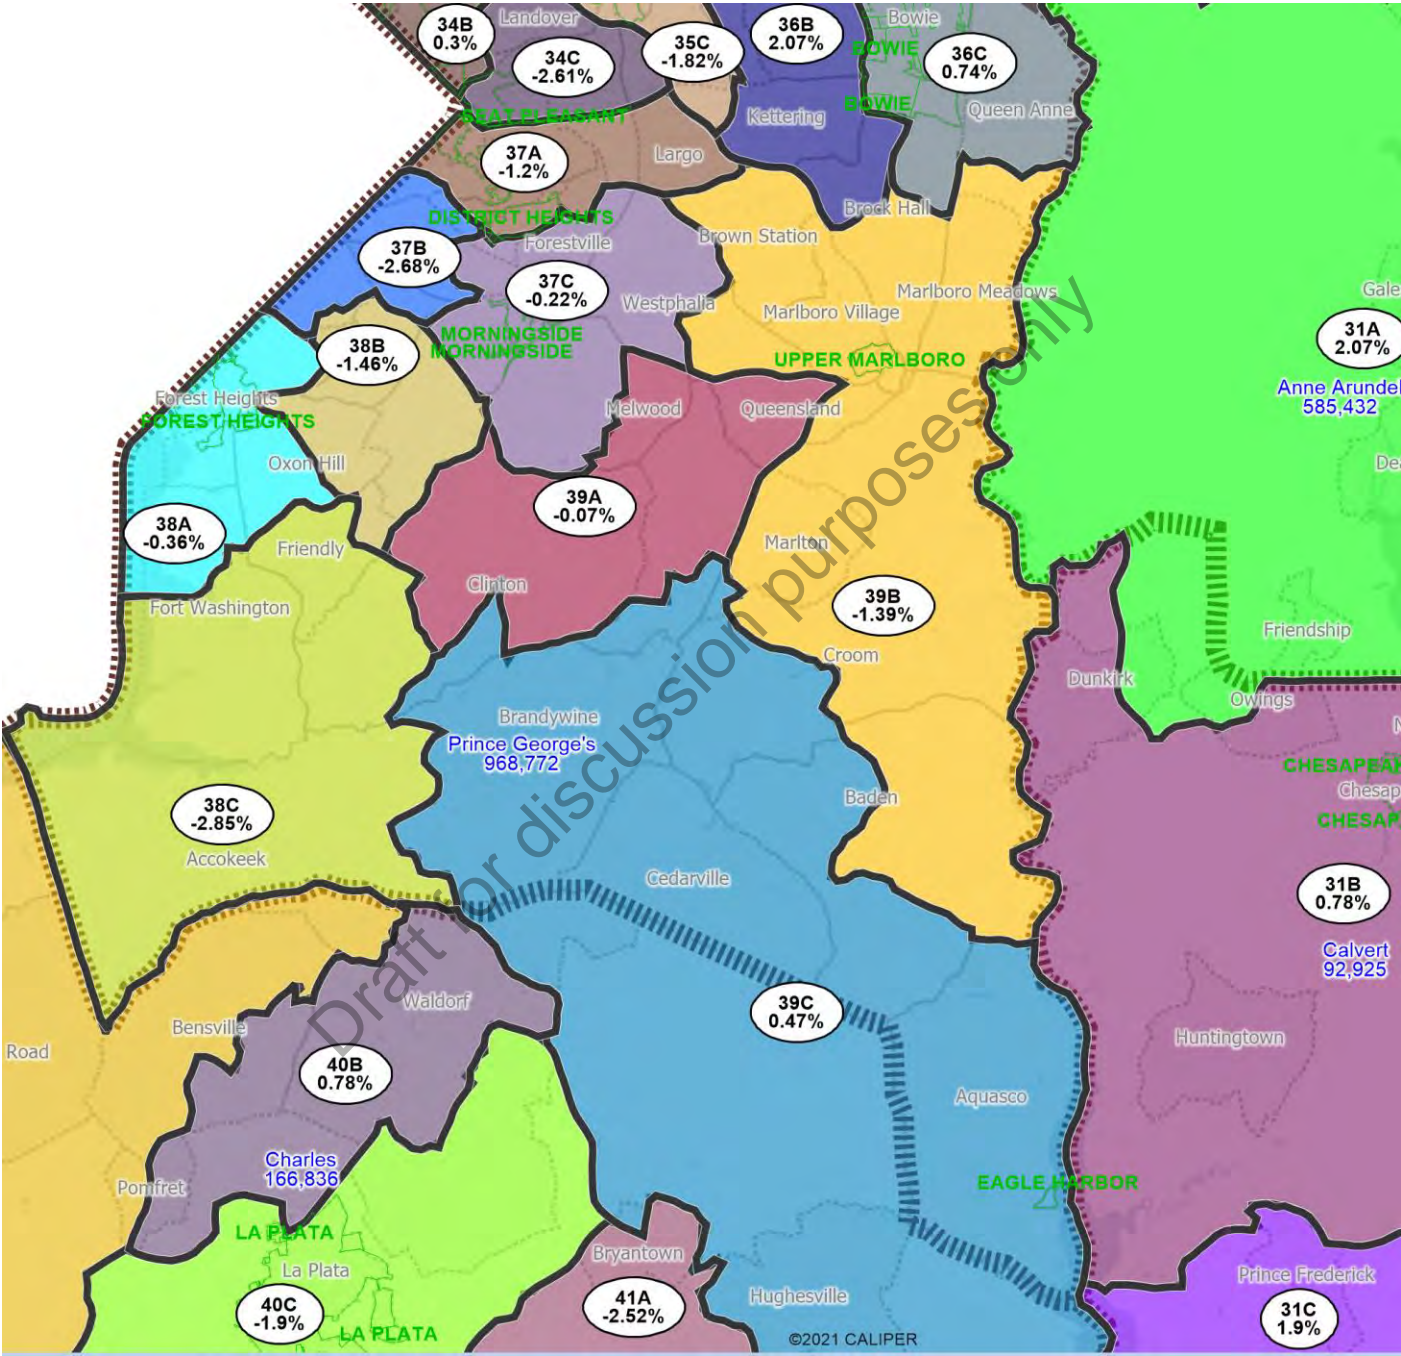

October 3, 2021

Draft Delegate Map

Western Maryland

Draft for discussion purpose

Eastern Shore

Southern Maryland

Baltimore County

Baltimore City

Montgomery County

Northern Prince George's County

Southern Prince George's County

Carroll County

Howard County

Harford County

Frederick County