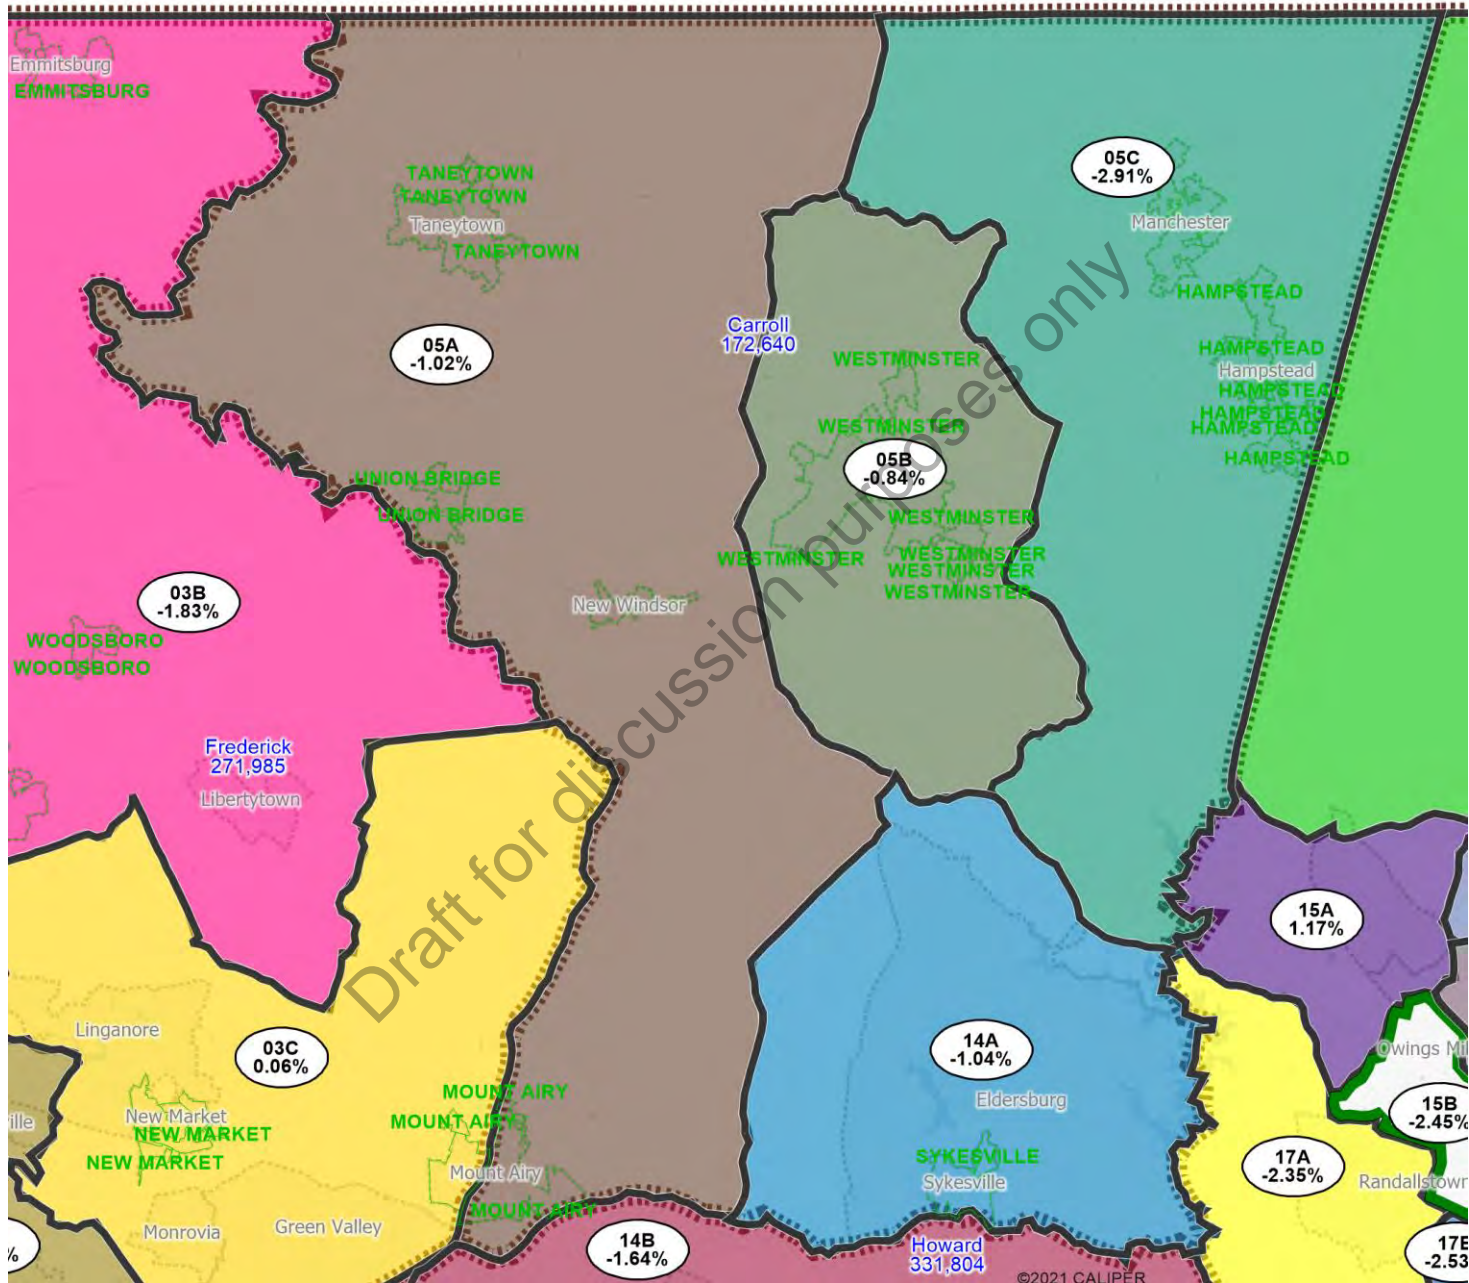

October 3, 2021

Draft Delegate Map

Western Maryland

Draft for discussion purpose

Eastern Shore

Southern Maryland

Baltimore County

Baltimore City

Montgomery County

Northern Prince George's County

Southern Prince George's County

Carroll County

Howard County

Harford County

Frederick County