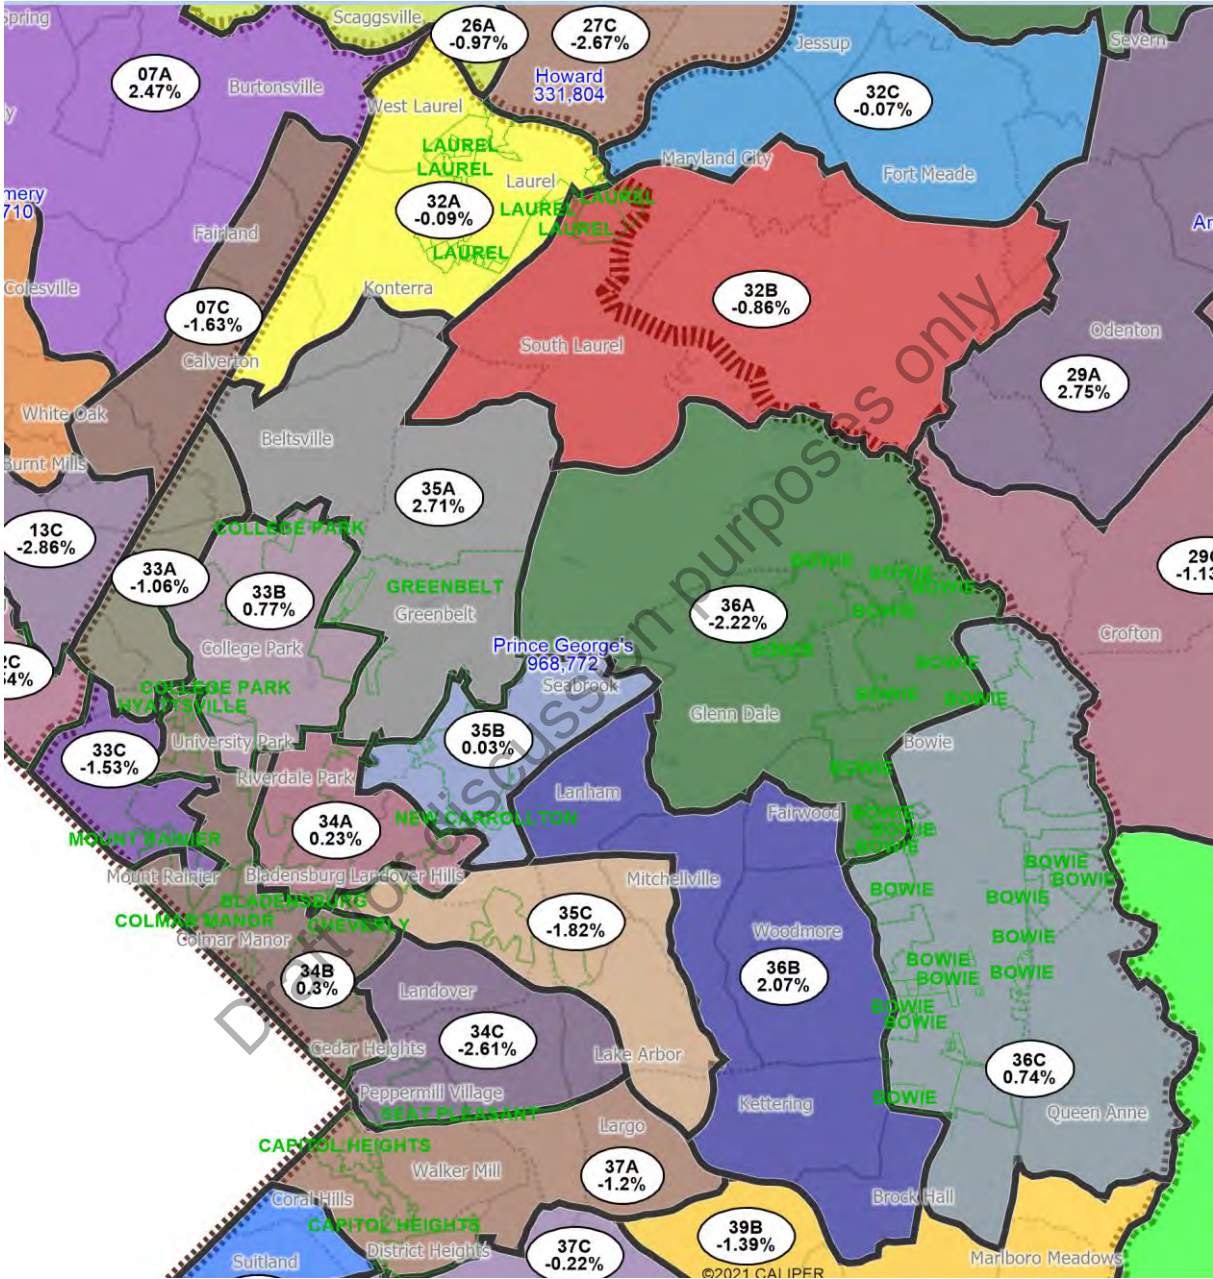

October 3, 2021

Draft Delegate Map

Western Maryland

Draft for discussion purpose

Eastern Shore

Southern Maryland

Baltimore County

Baltimore City

Montgomery County

Northern Prince George's County

Southern Prince George's County

Carroll County

Howard County

Harford County

Frederick County