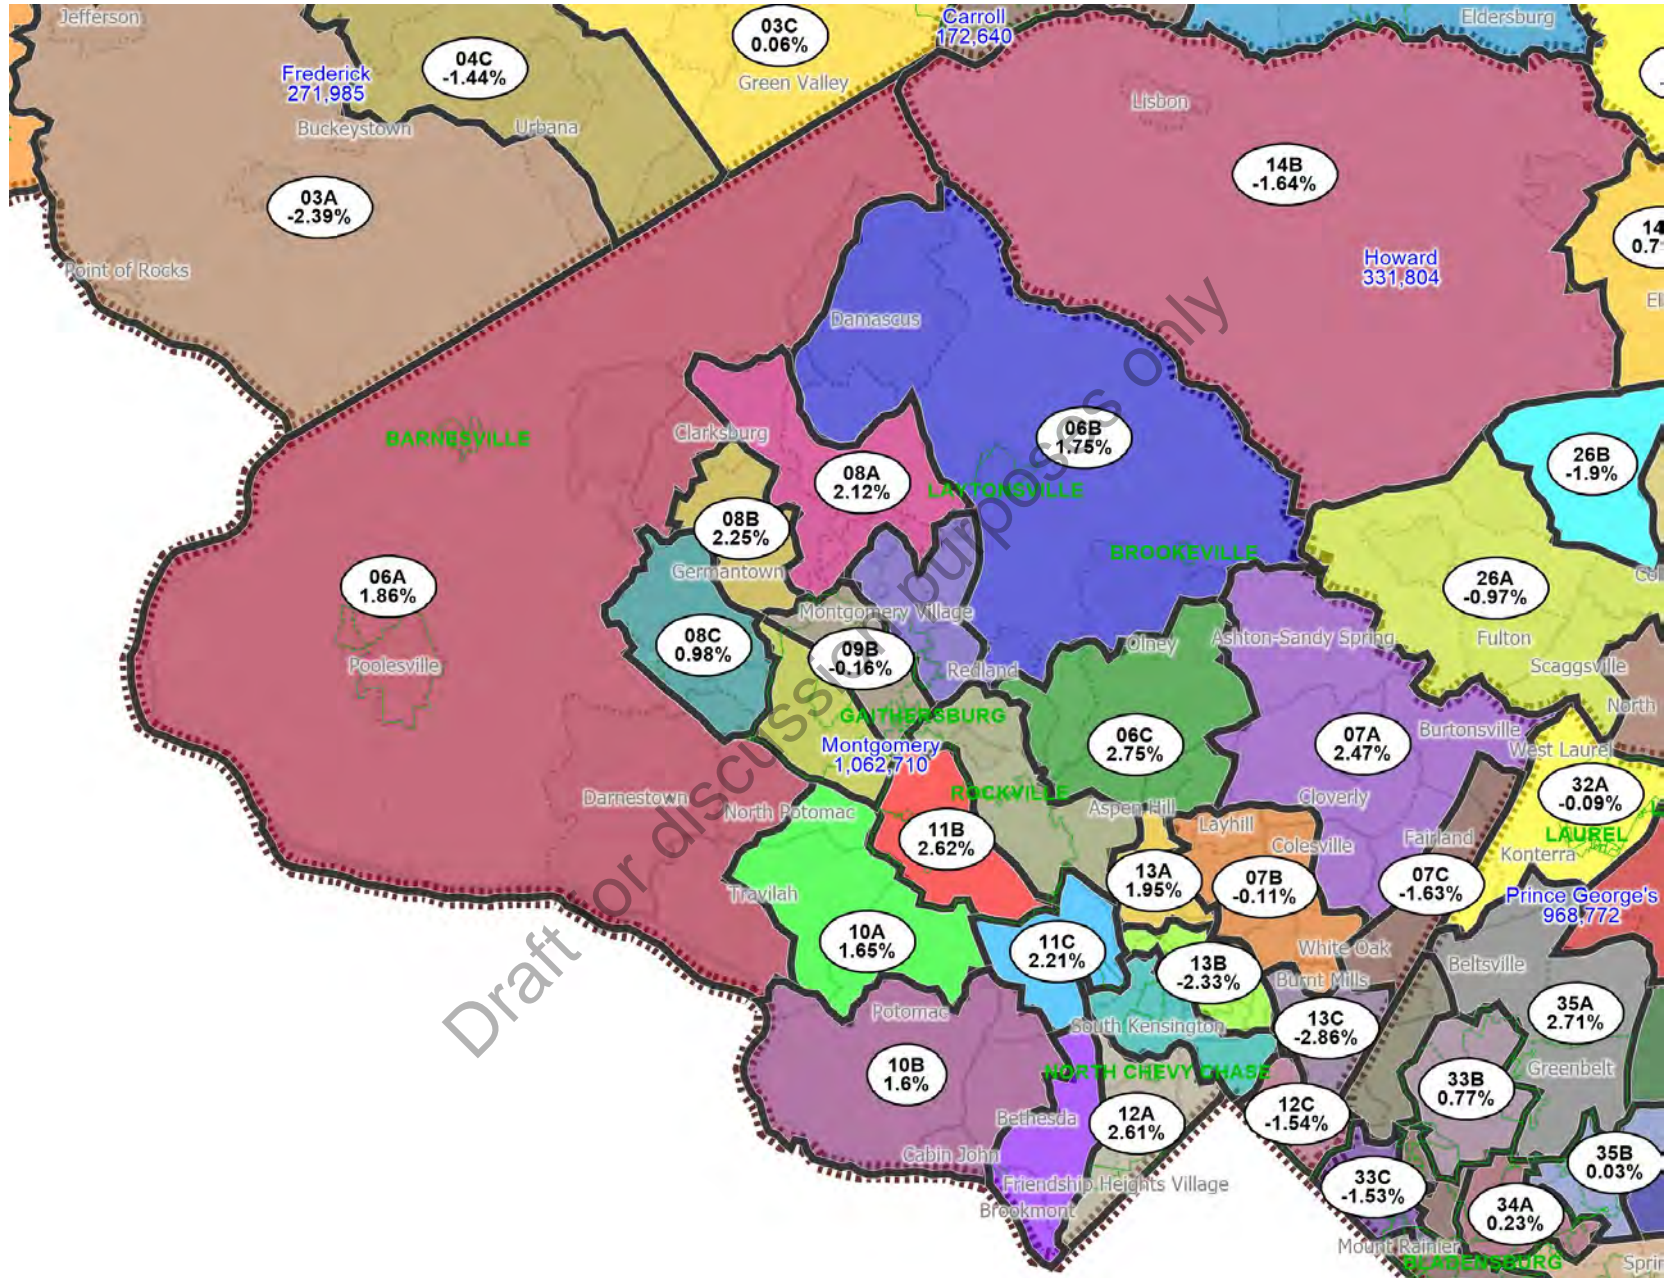

October 3, 2021

Draft Delegate Map

Western Maryland

Draft for discussion purpose

Eastern Shore

Southern Maryland

Baltimore County

Baltimore City

Montgomery County

Northern Prince George's County

Southern Prince George's County

Carroll County

Howard County

Harford County

Frederick County