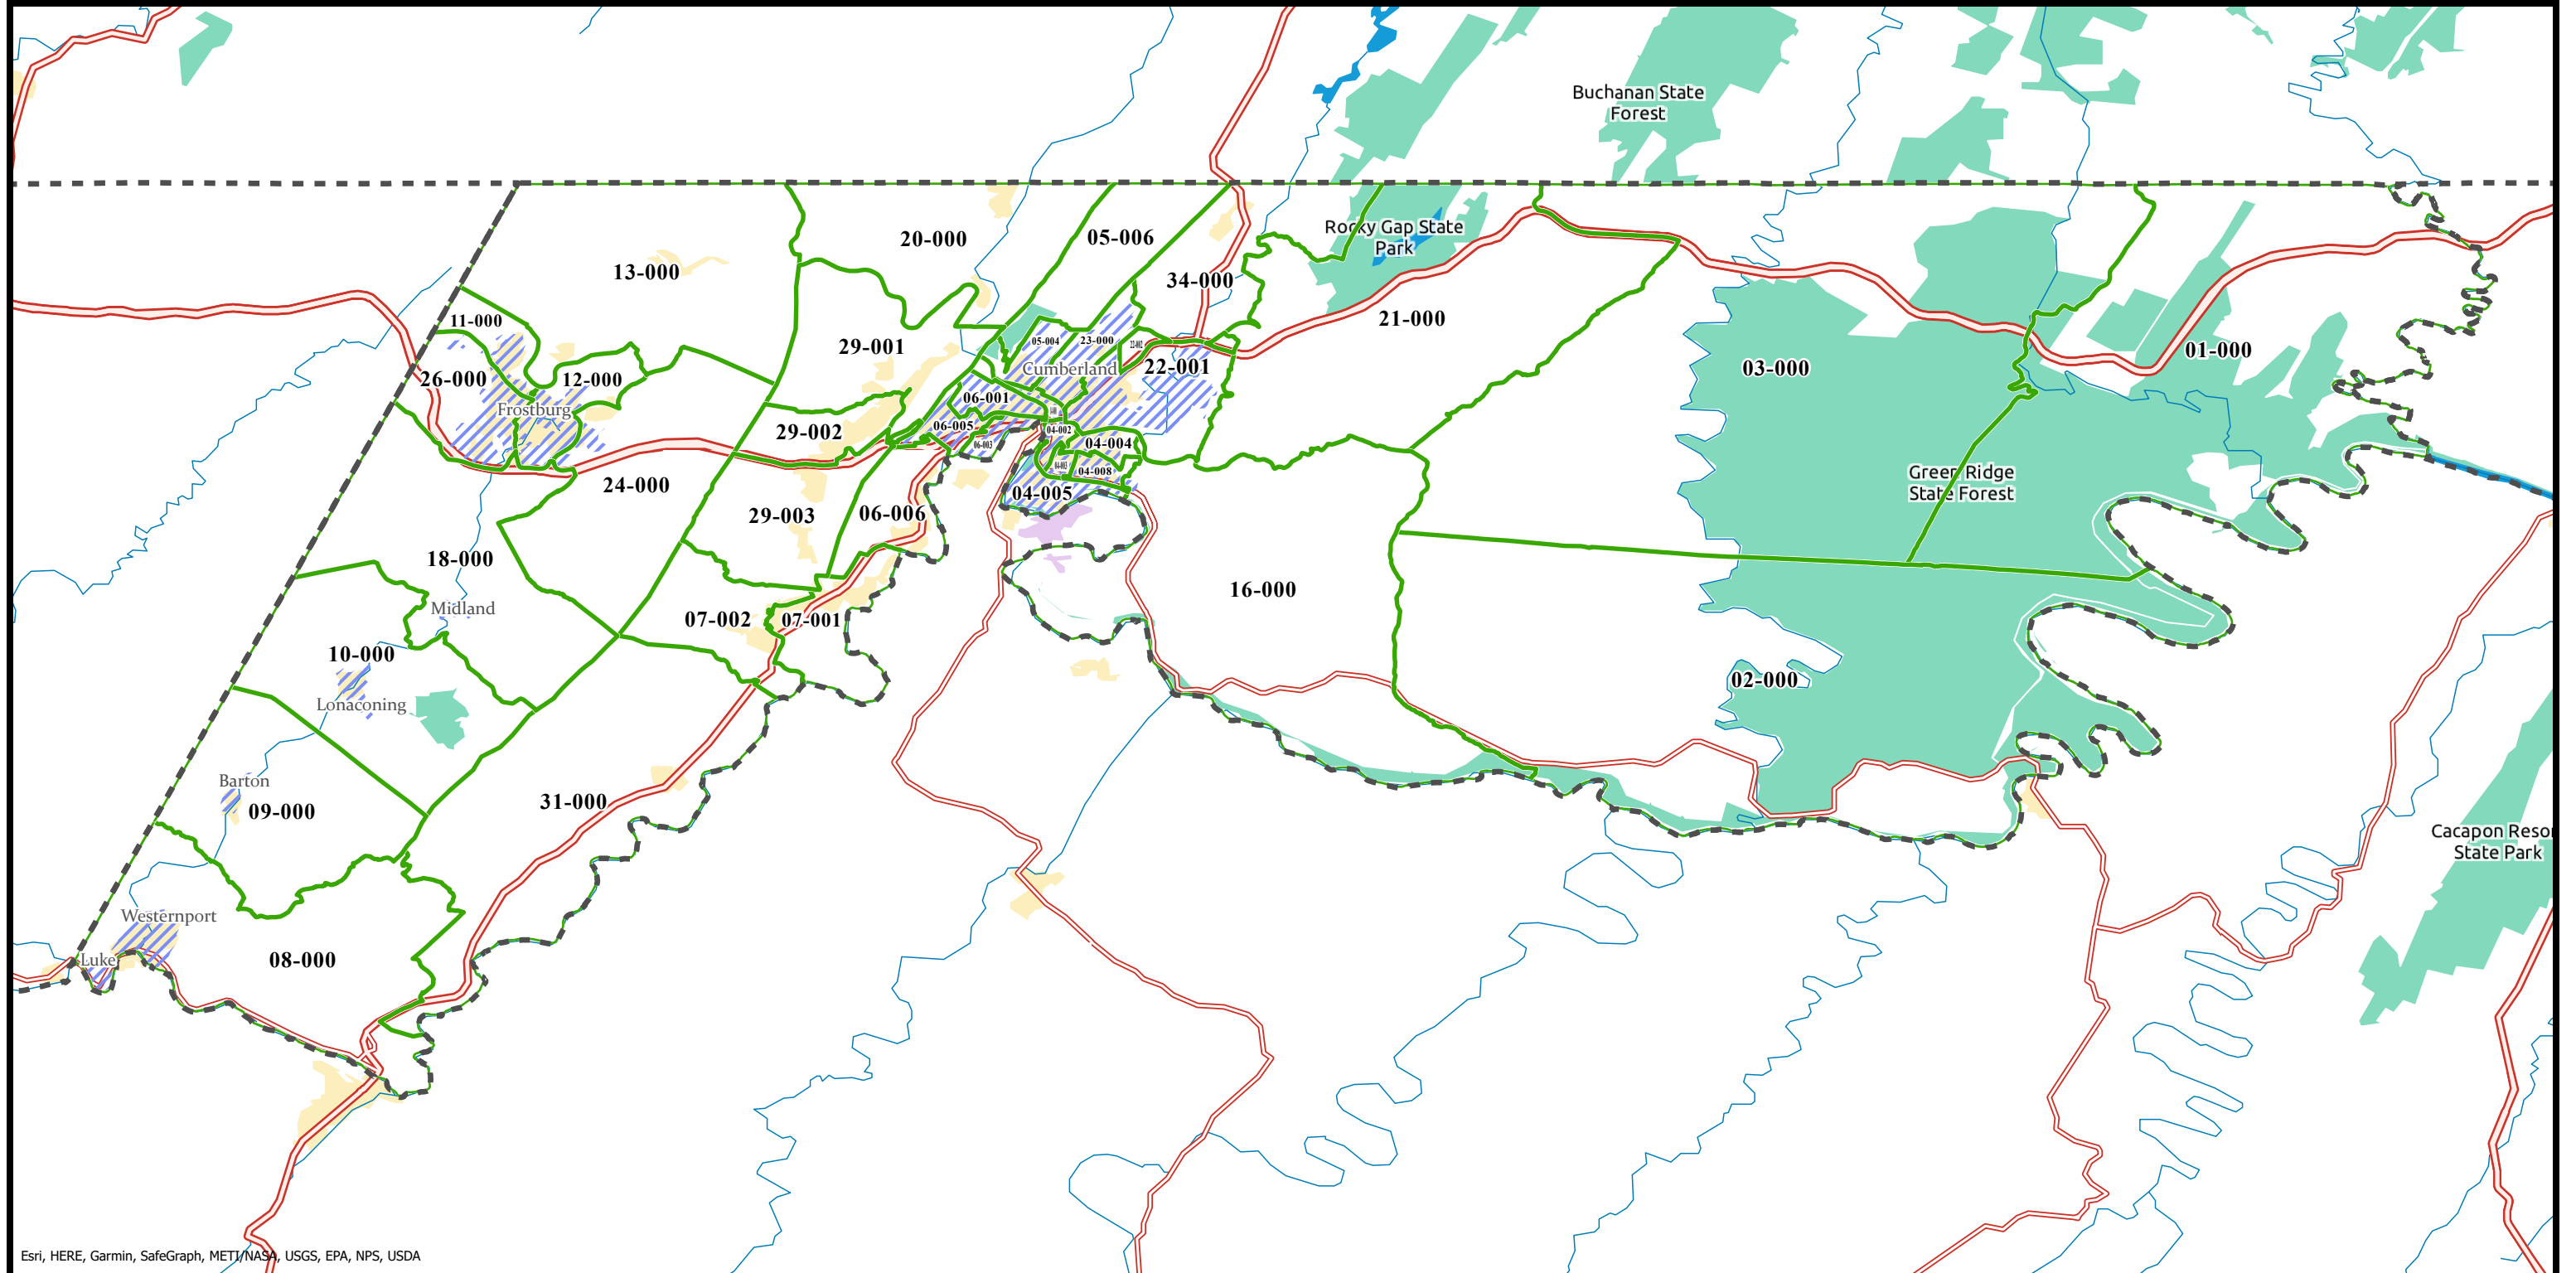

# Allegheny County 2020 Precincts

Esri, HERE, Garmin, SafeGraph, METI/NASA, USGS, EPA, NPS, USDA

- County
- 2020 Precinct
- Municipalities

Note: Precinct boundary lines are based on Census TIGER/Line data.  
Prepared by the Maryland Department of Planning, May 2021