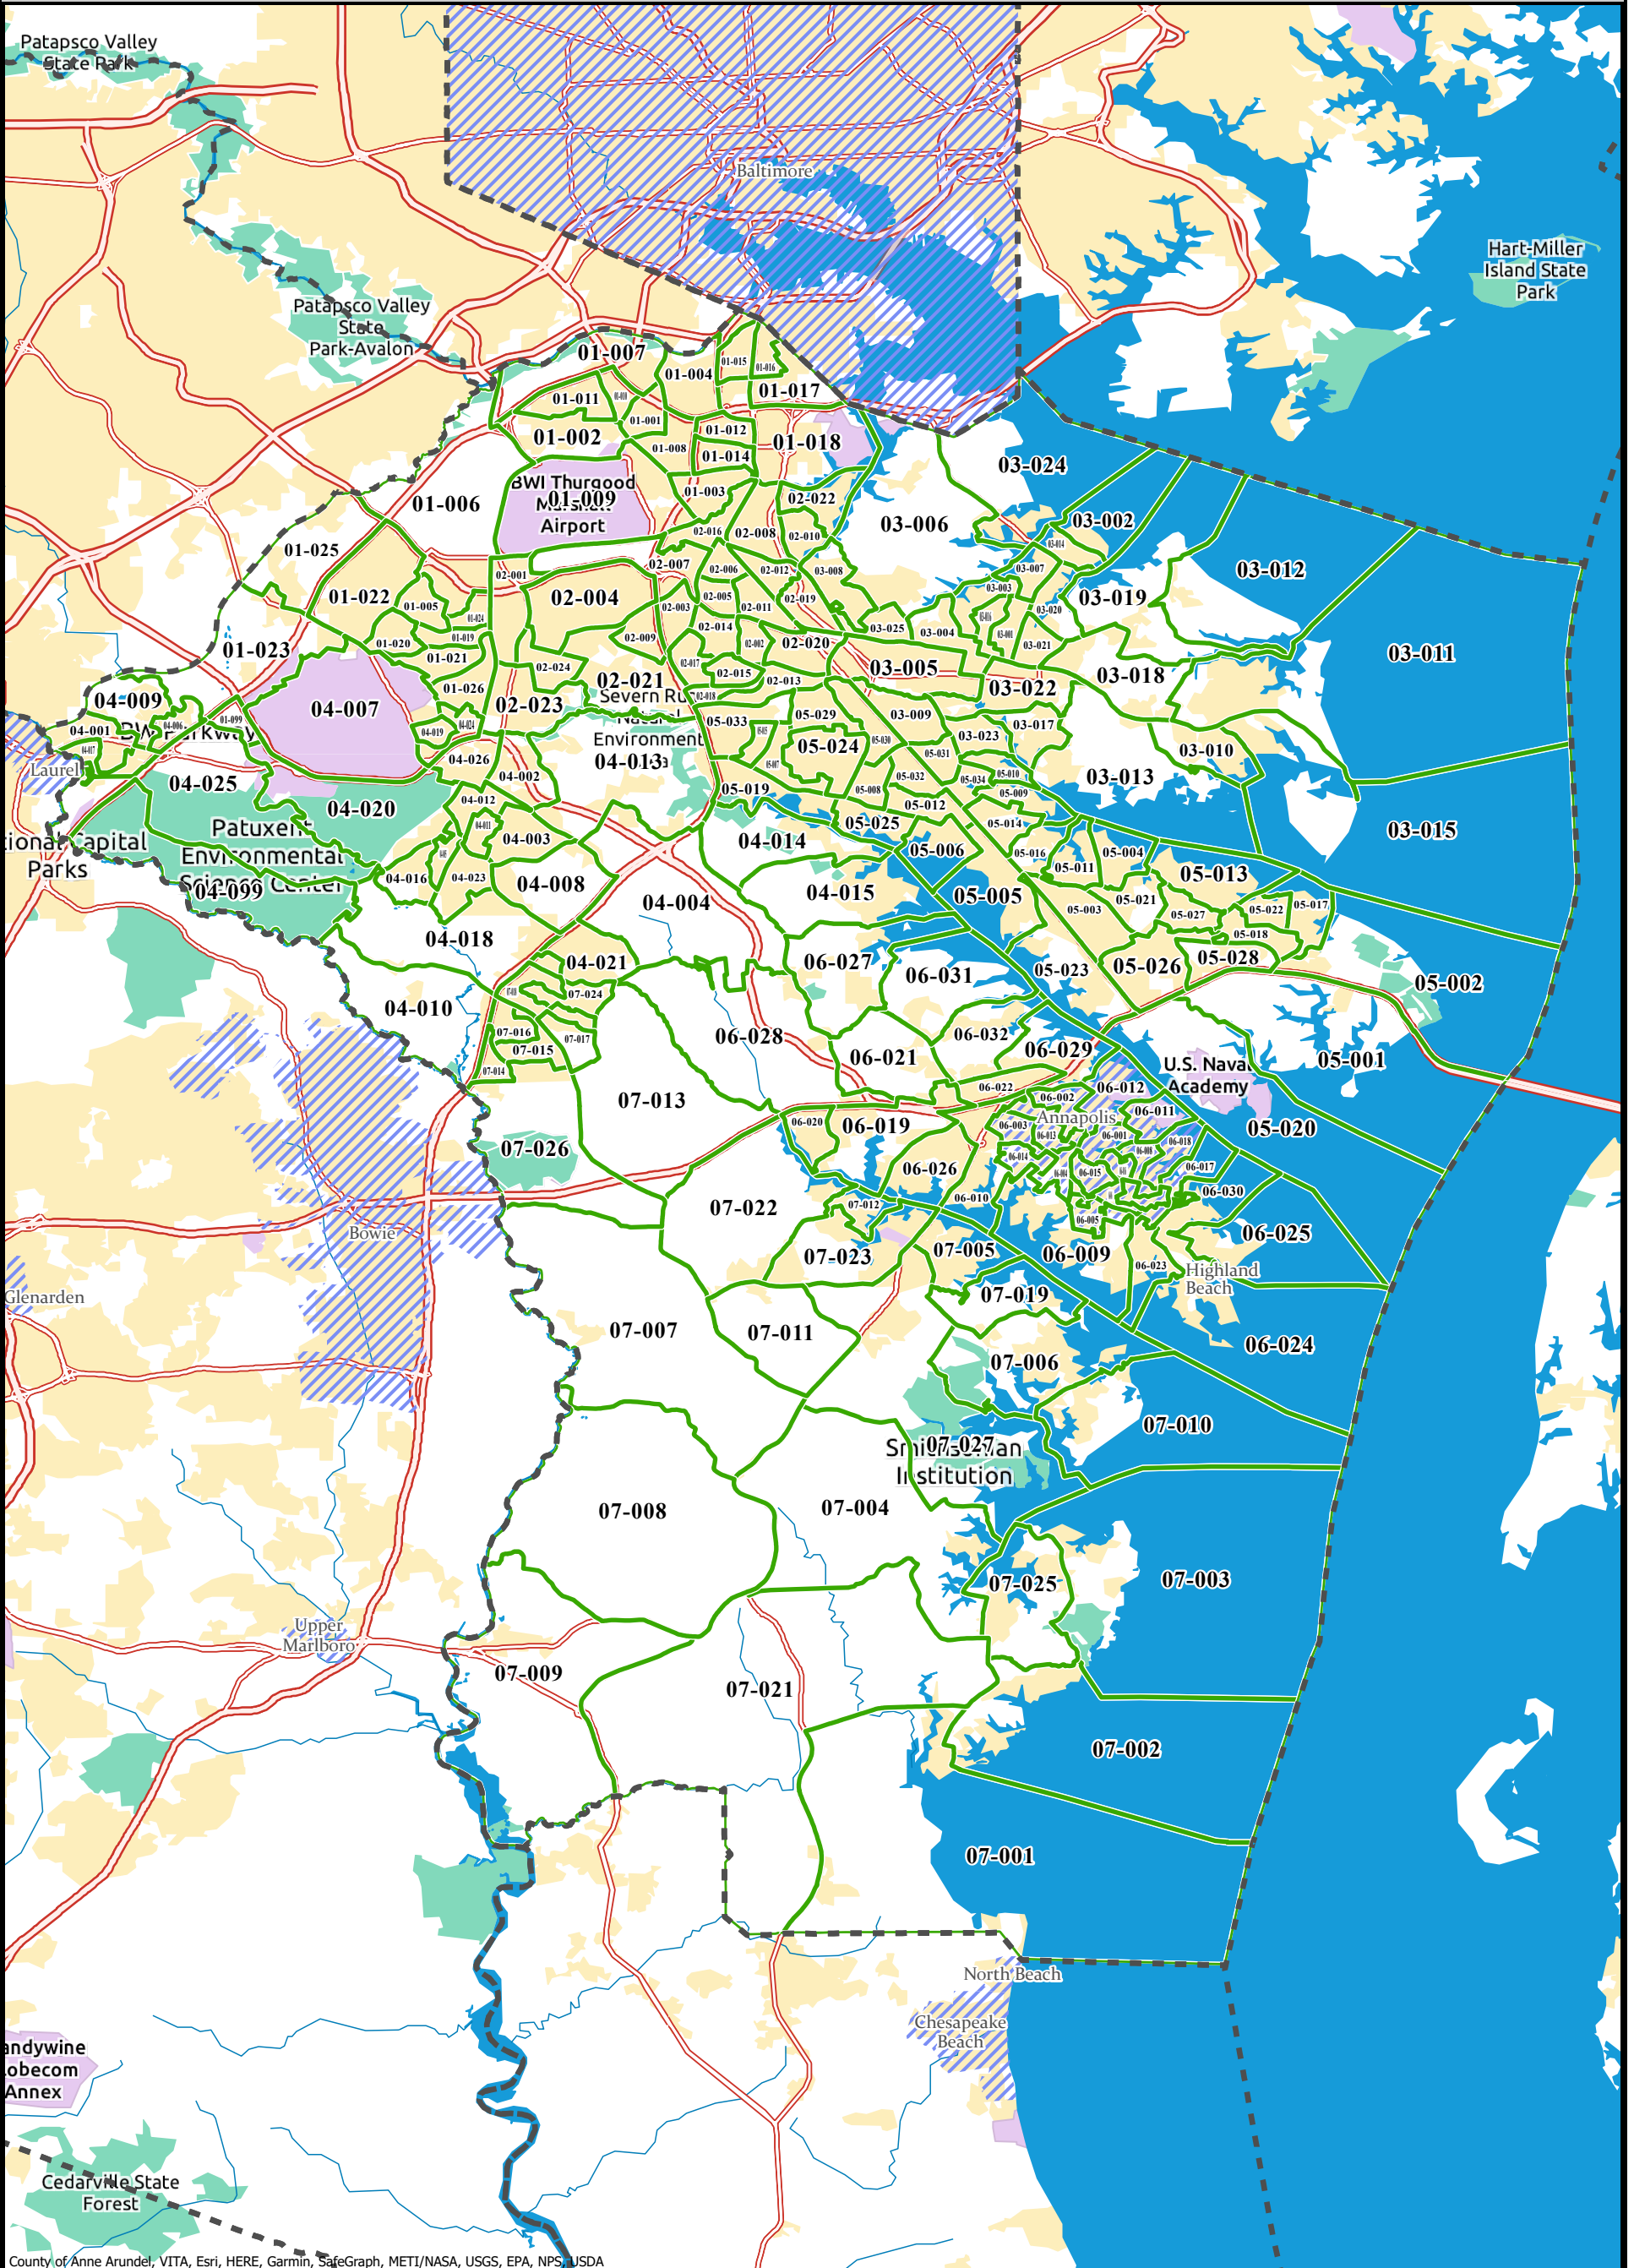

# Anne Arundel County

## 2020 Precincts

County of Anne Arundel, VITA, Esri, HERE, Garmin, SafeGraph, METI/NASA, USGS, EPA, NPS, USDA

- County
- 2020 Precinct
- Municipalities

Note: Precinct boundary lines are based on Census TIGER/Line data.  
 Prepared by the Maryland Department of Planning, May 2021