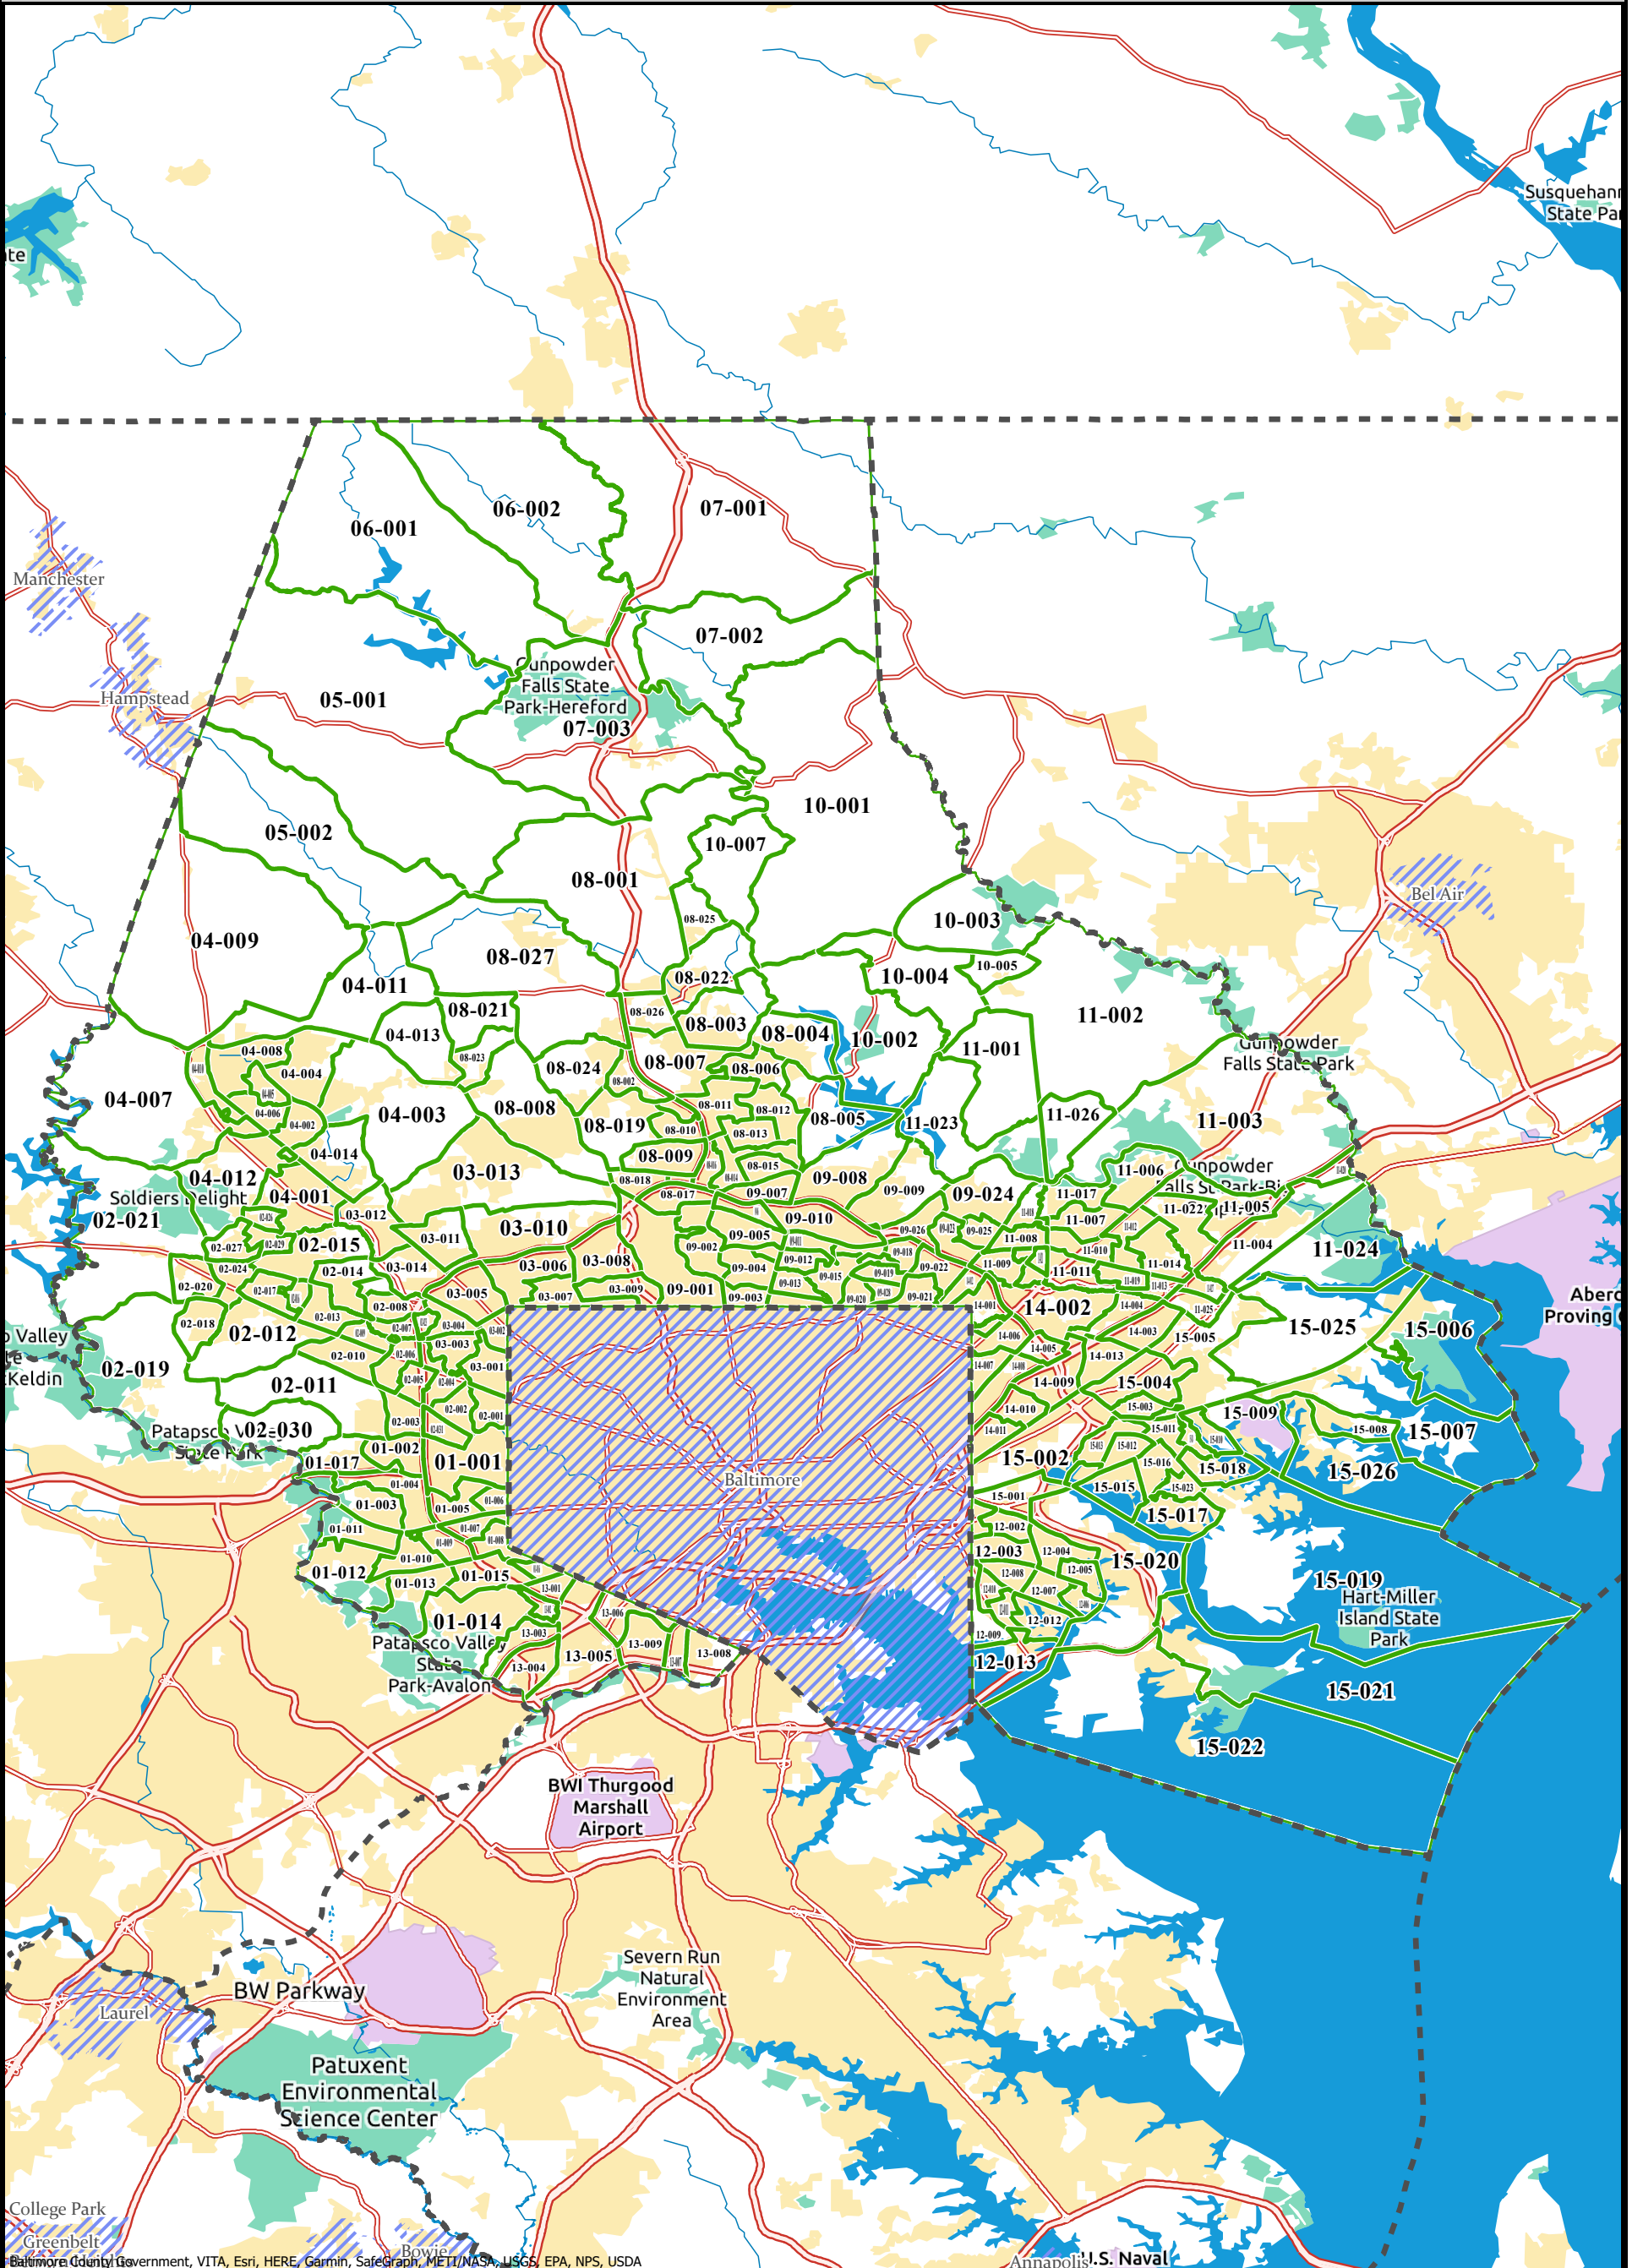

# Baltimore County 2020 Precincts

- County
- 2020 Precinct
- Municipalities

Note: Precinct boundary lines are based on Census TIGER/Line data.  
Prepared by the Maryland Department of Planning, May 2021