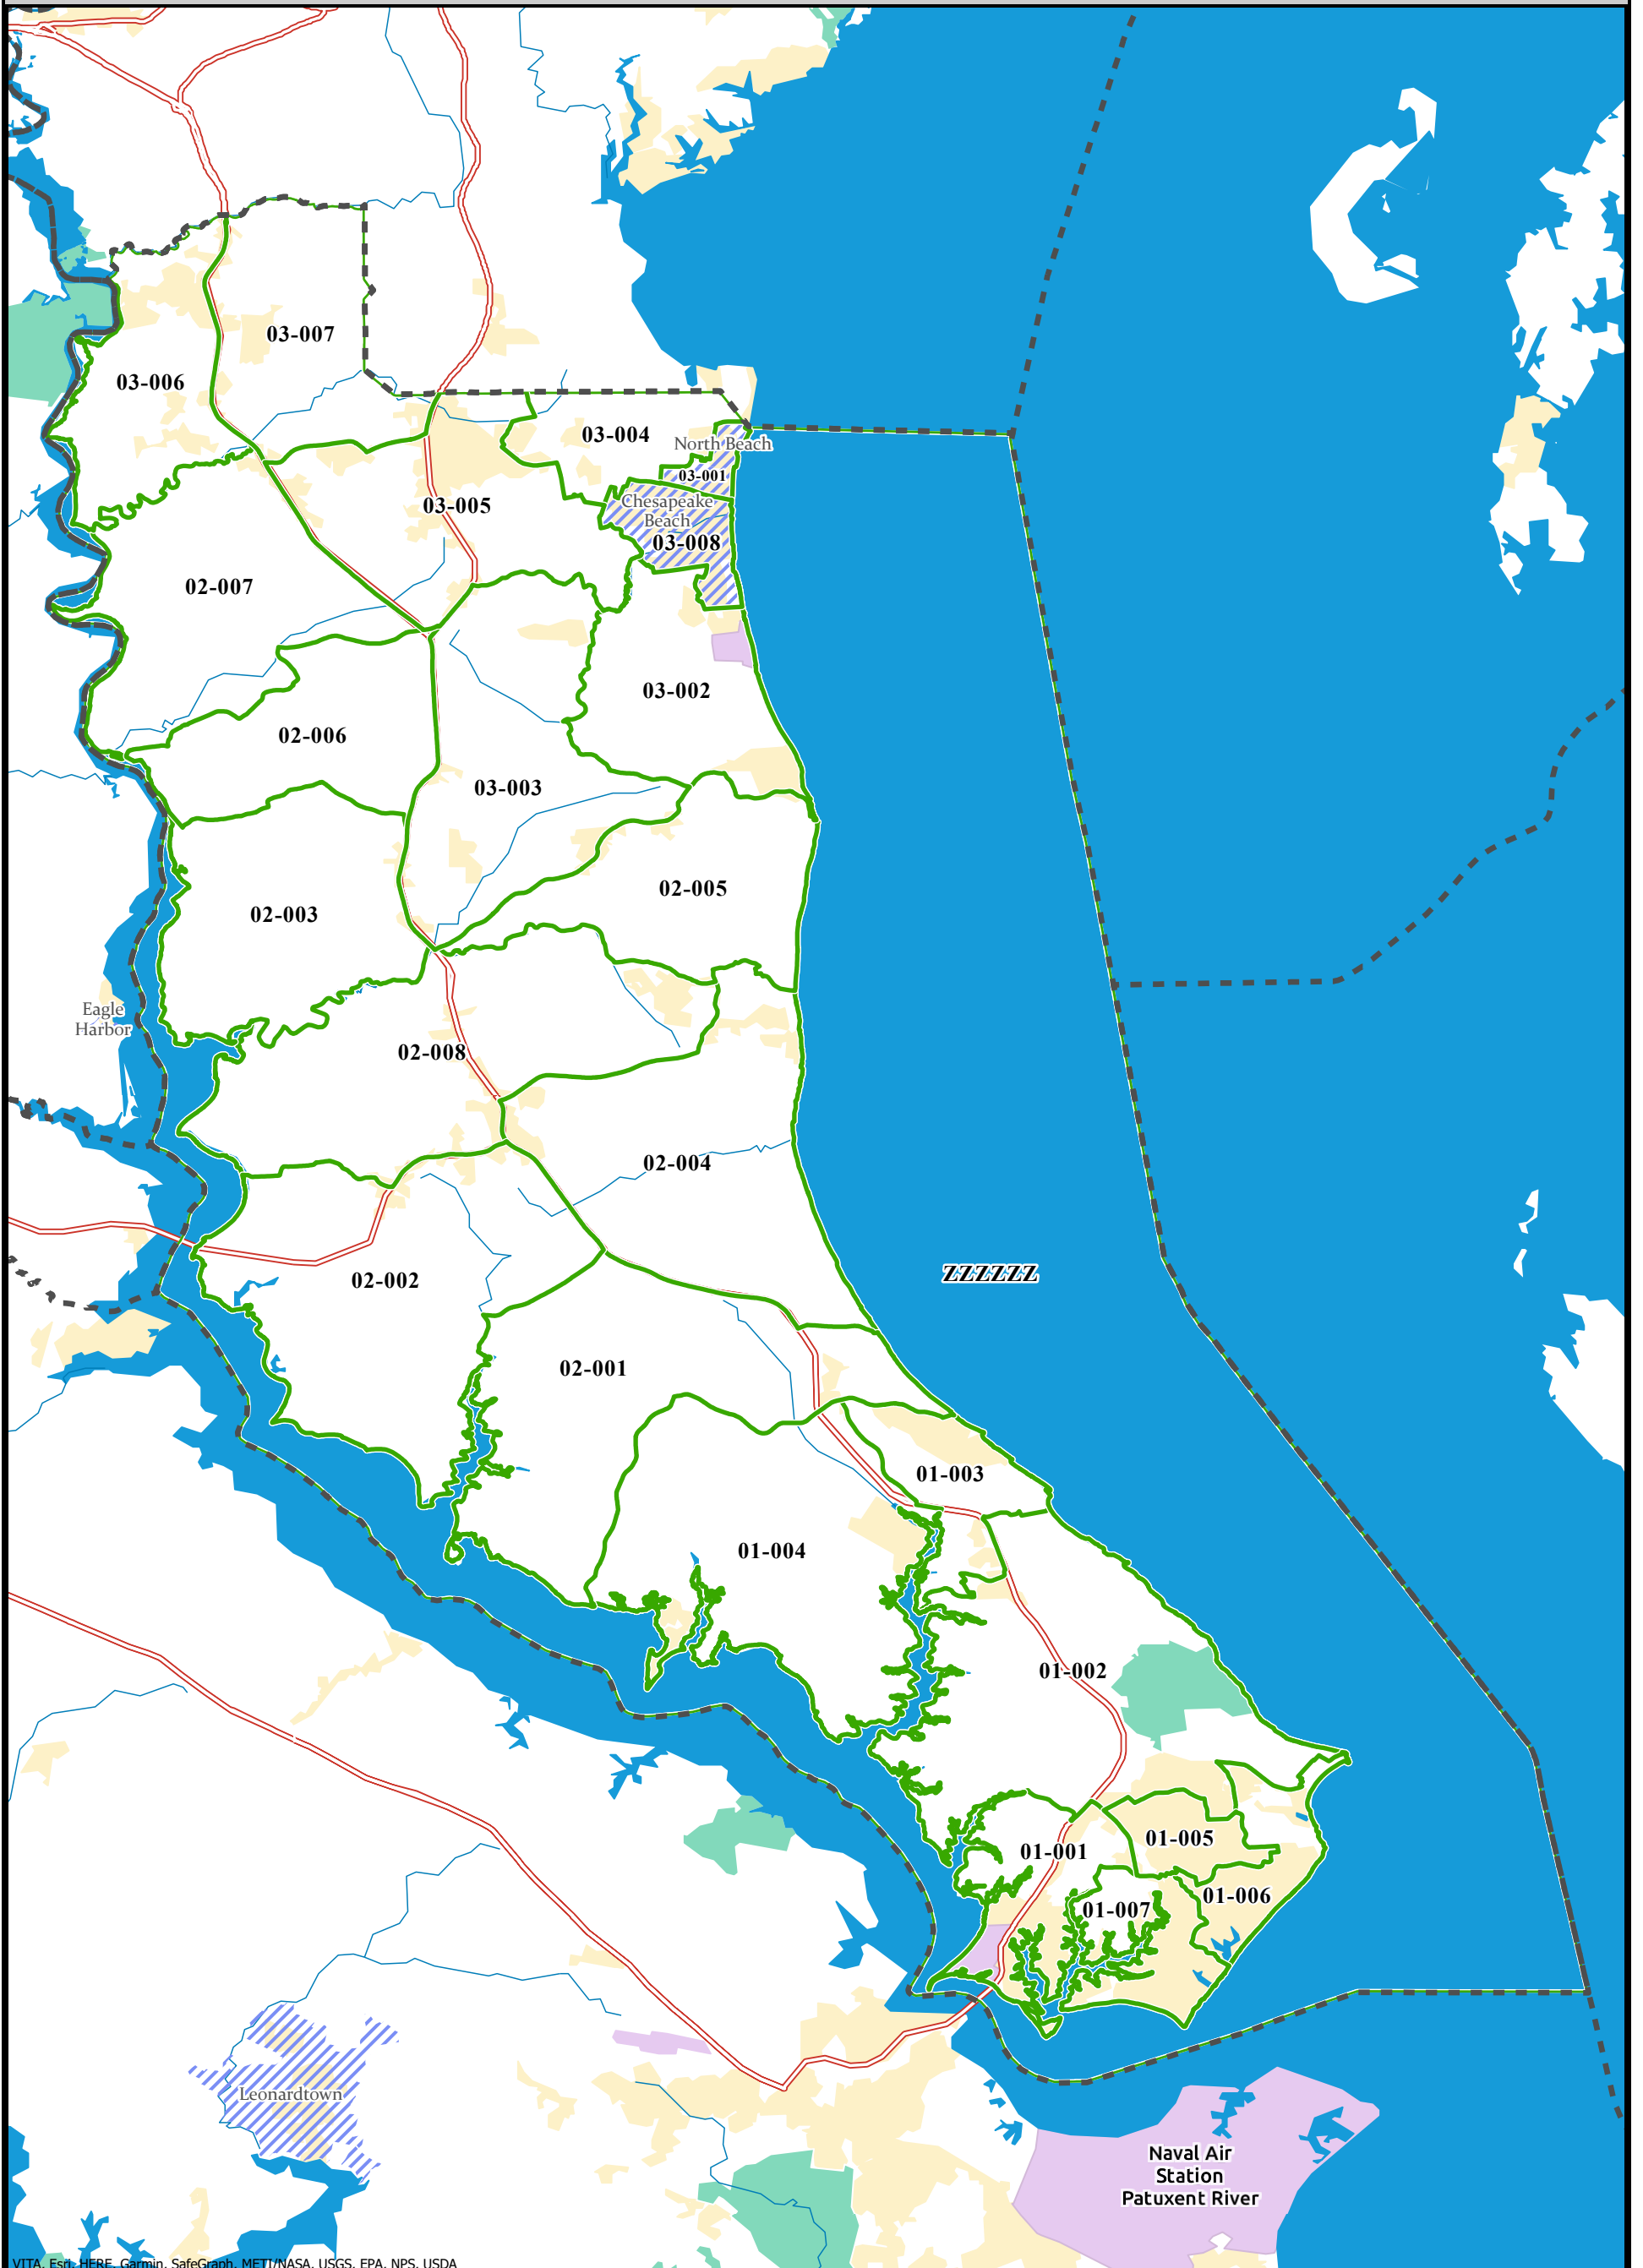

Calvert County 2020 Precincts

VITA, Esri, HERE, Garmin, SafeGraph, METI/NASA, USGS, EPA, NPS, USDA

- County
- 2020 Precinct
- Municipalities

Note: Precinct boundary lines are based on Census TIGER/Line data.

Prepared by the Maryland Department of Planning, May 2021