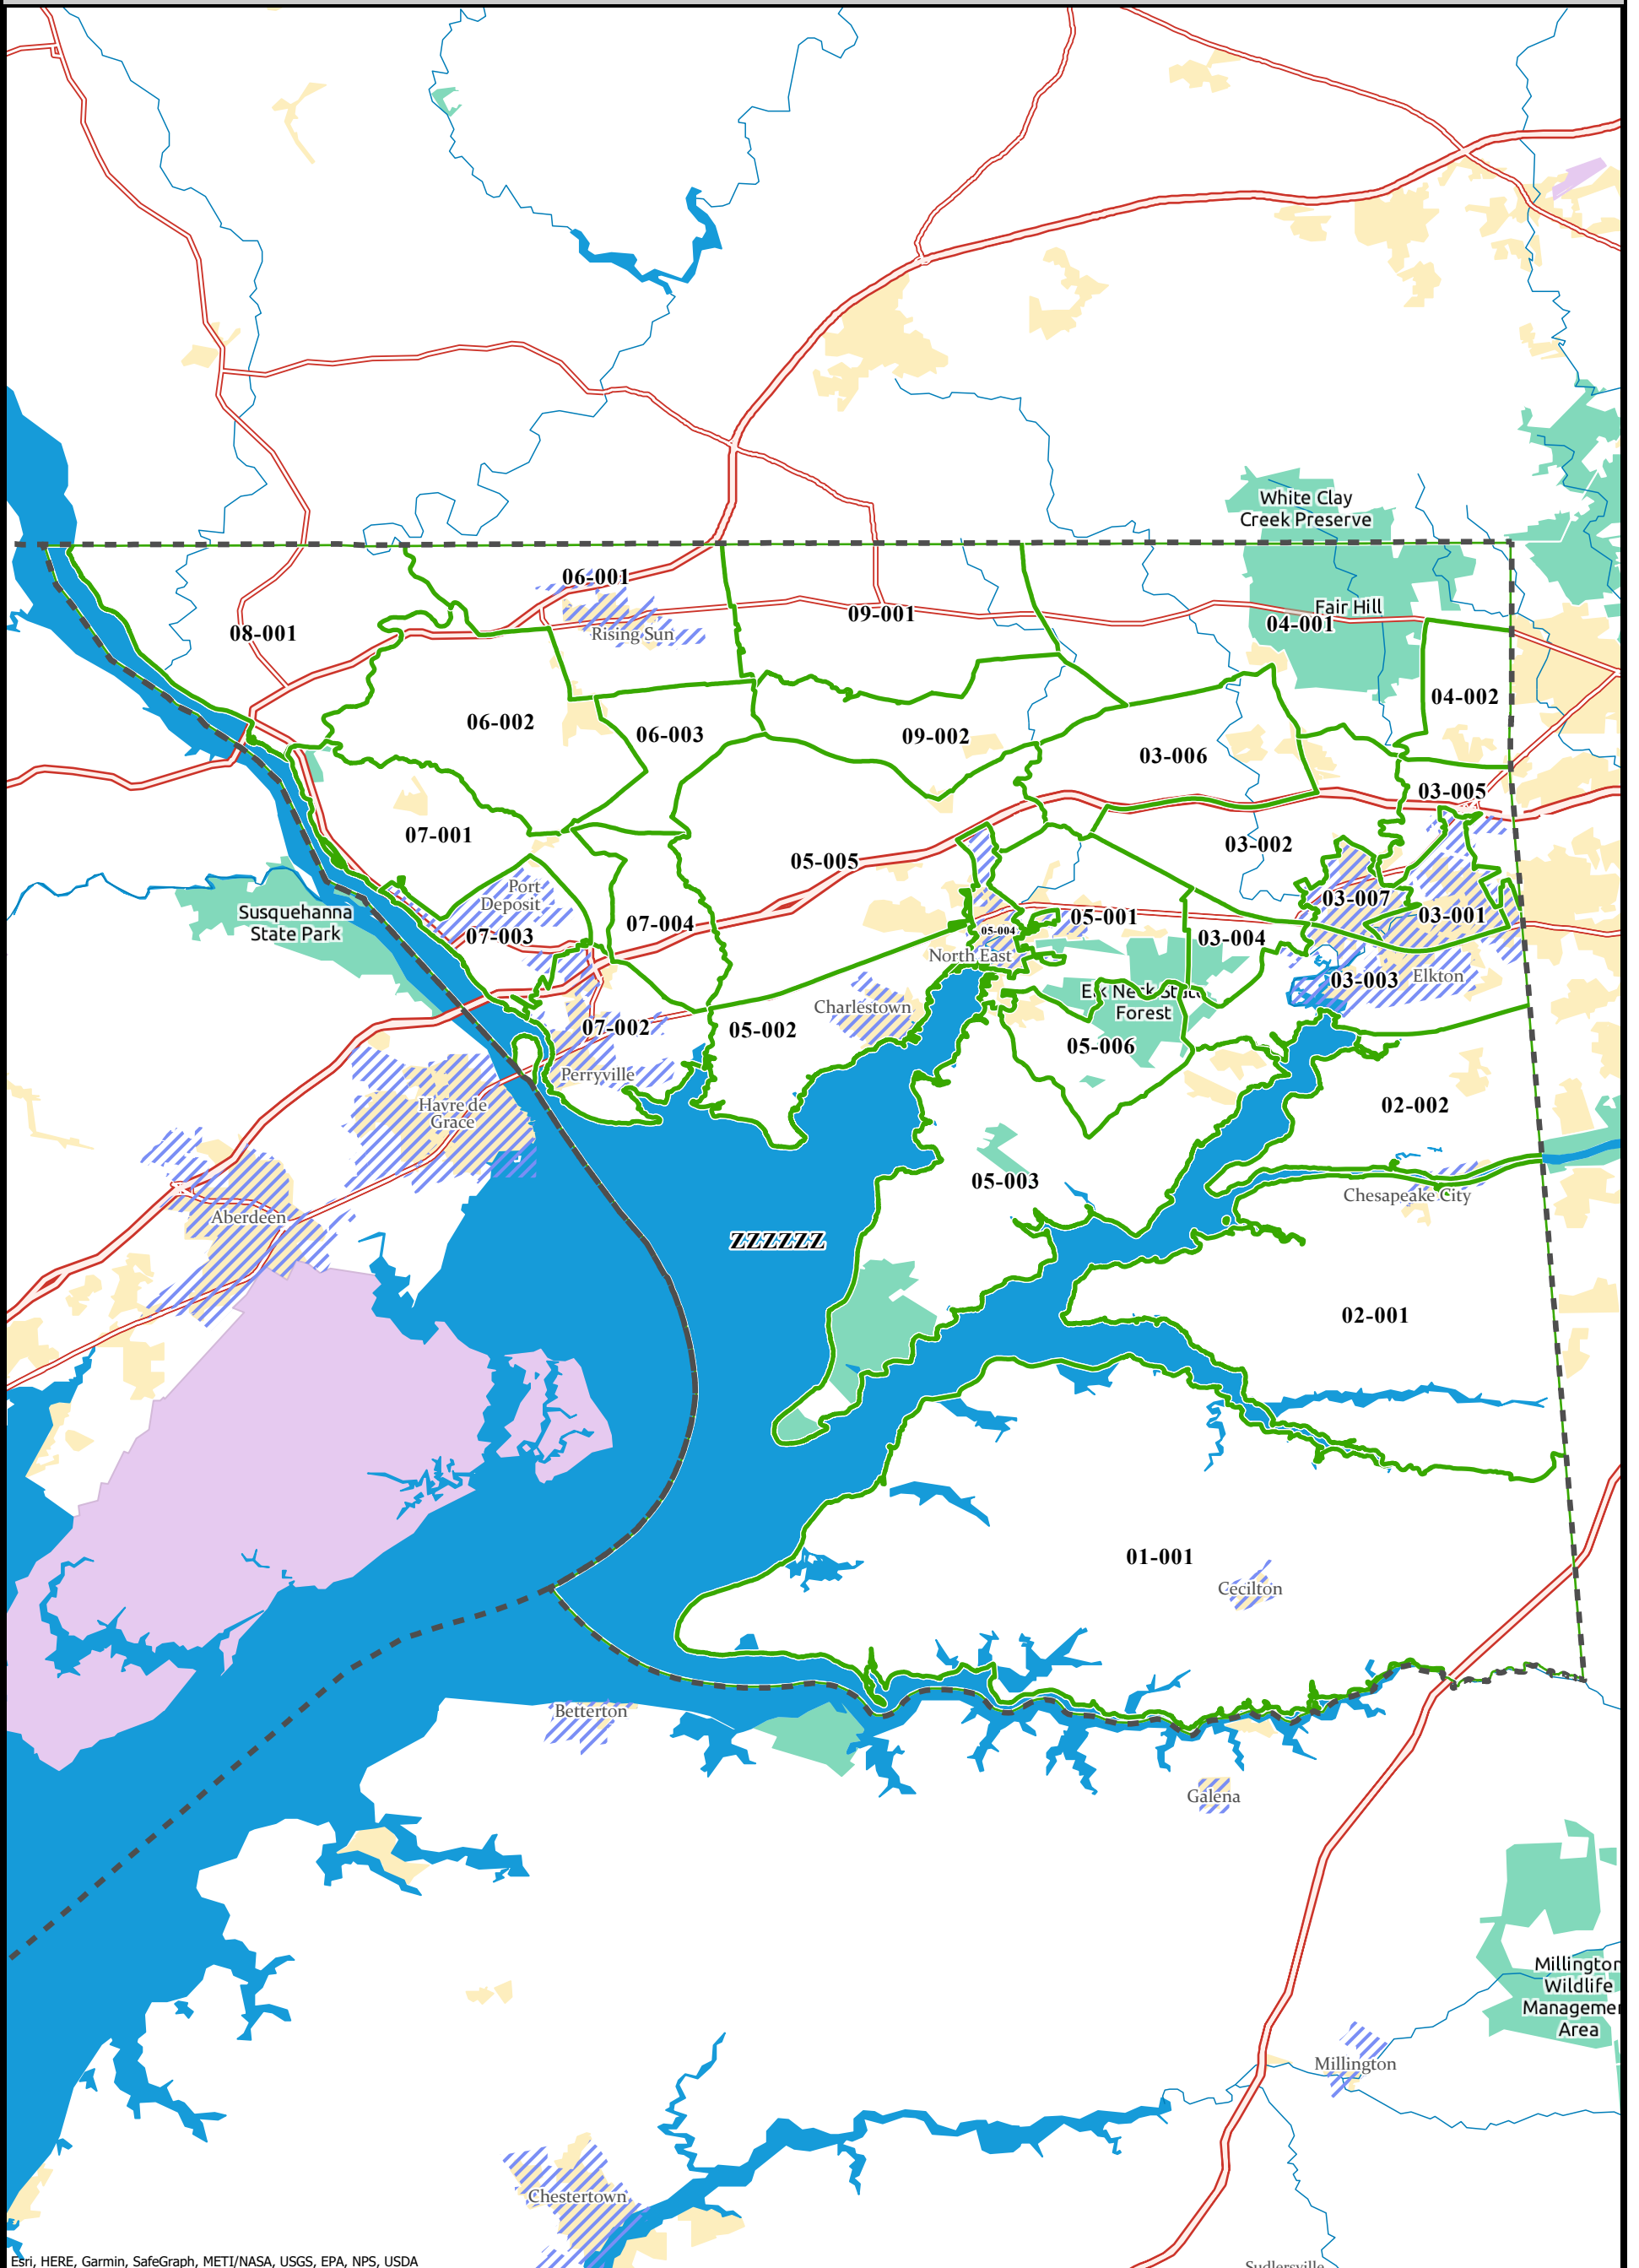

Cecil County

2020 Precincts

Esri, HERE, Garmin, SafeGraph, METI/NASA, USGS, EPA, NPS, USDA

-  County
-  2020 Precinct
-  Municipalities

Note: Precinct boundary lines are based on Census TIGER/Line data.

Prepared by the Maryland Department of Planning, May 2021