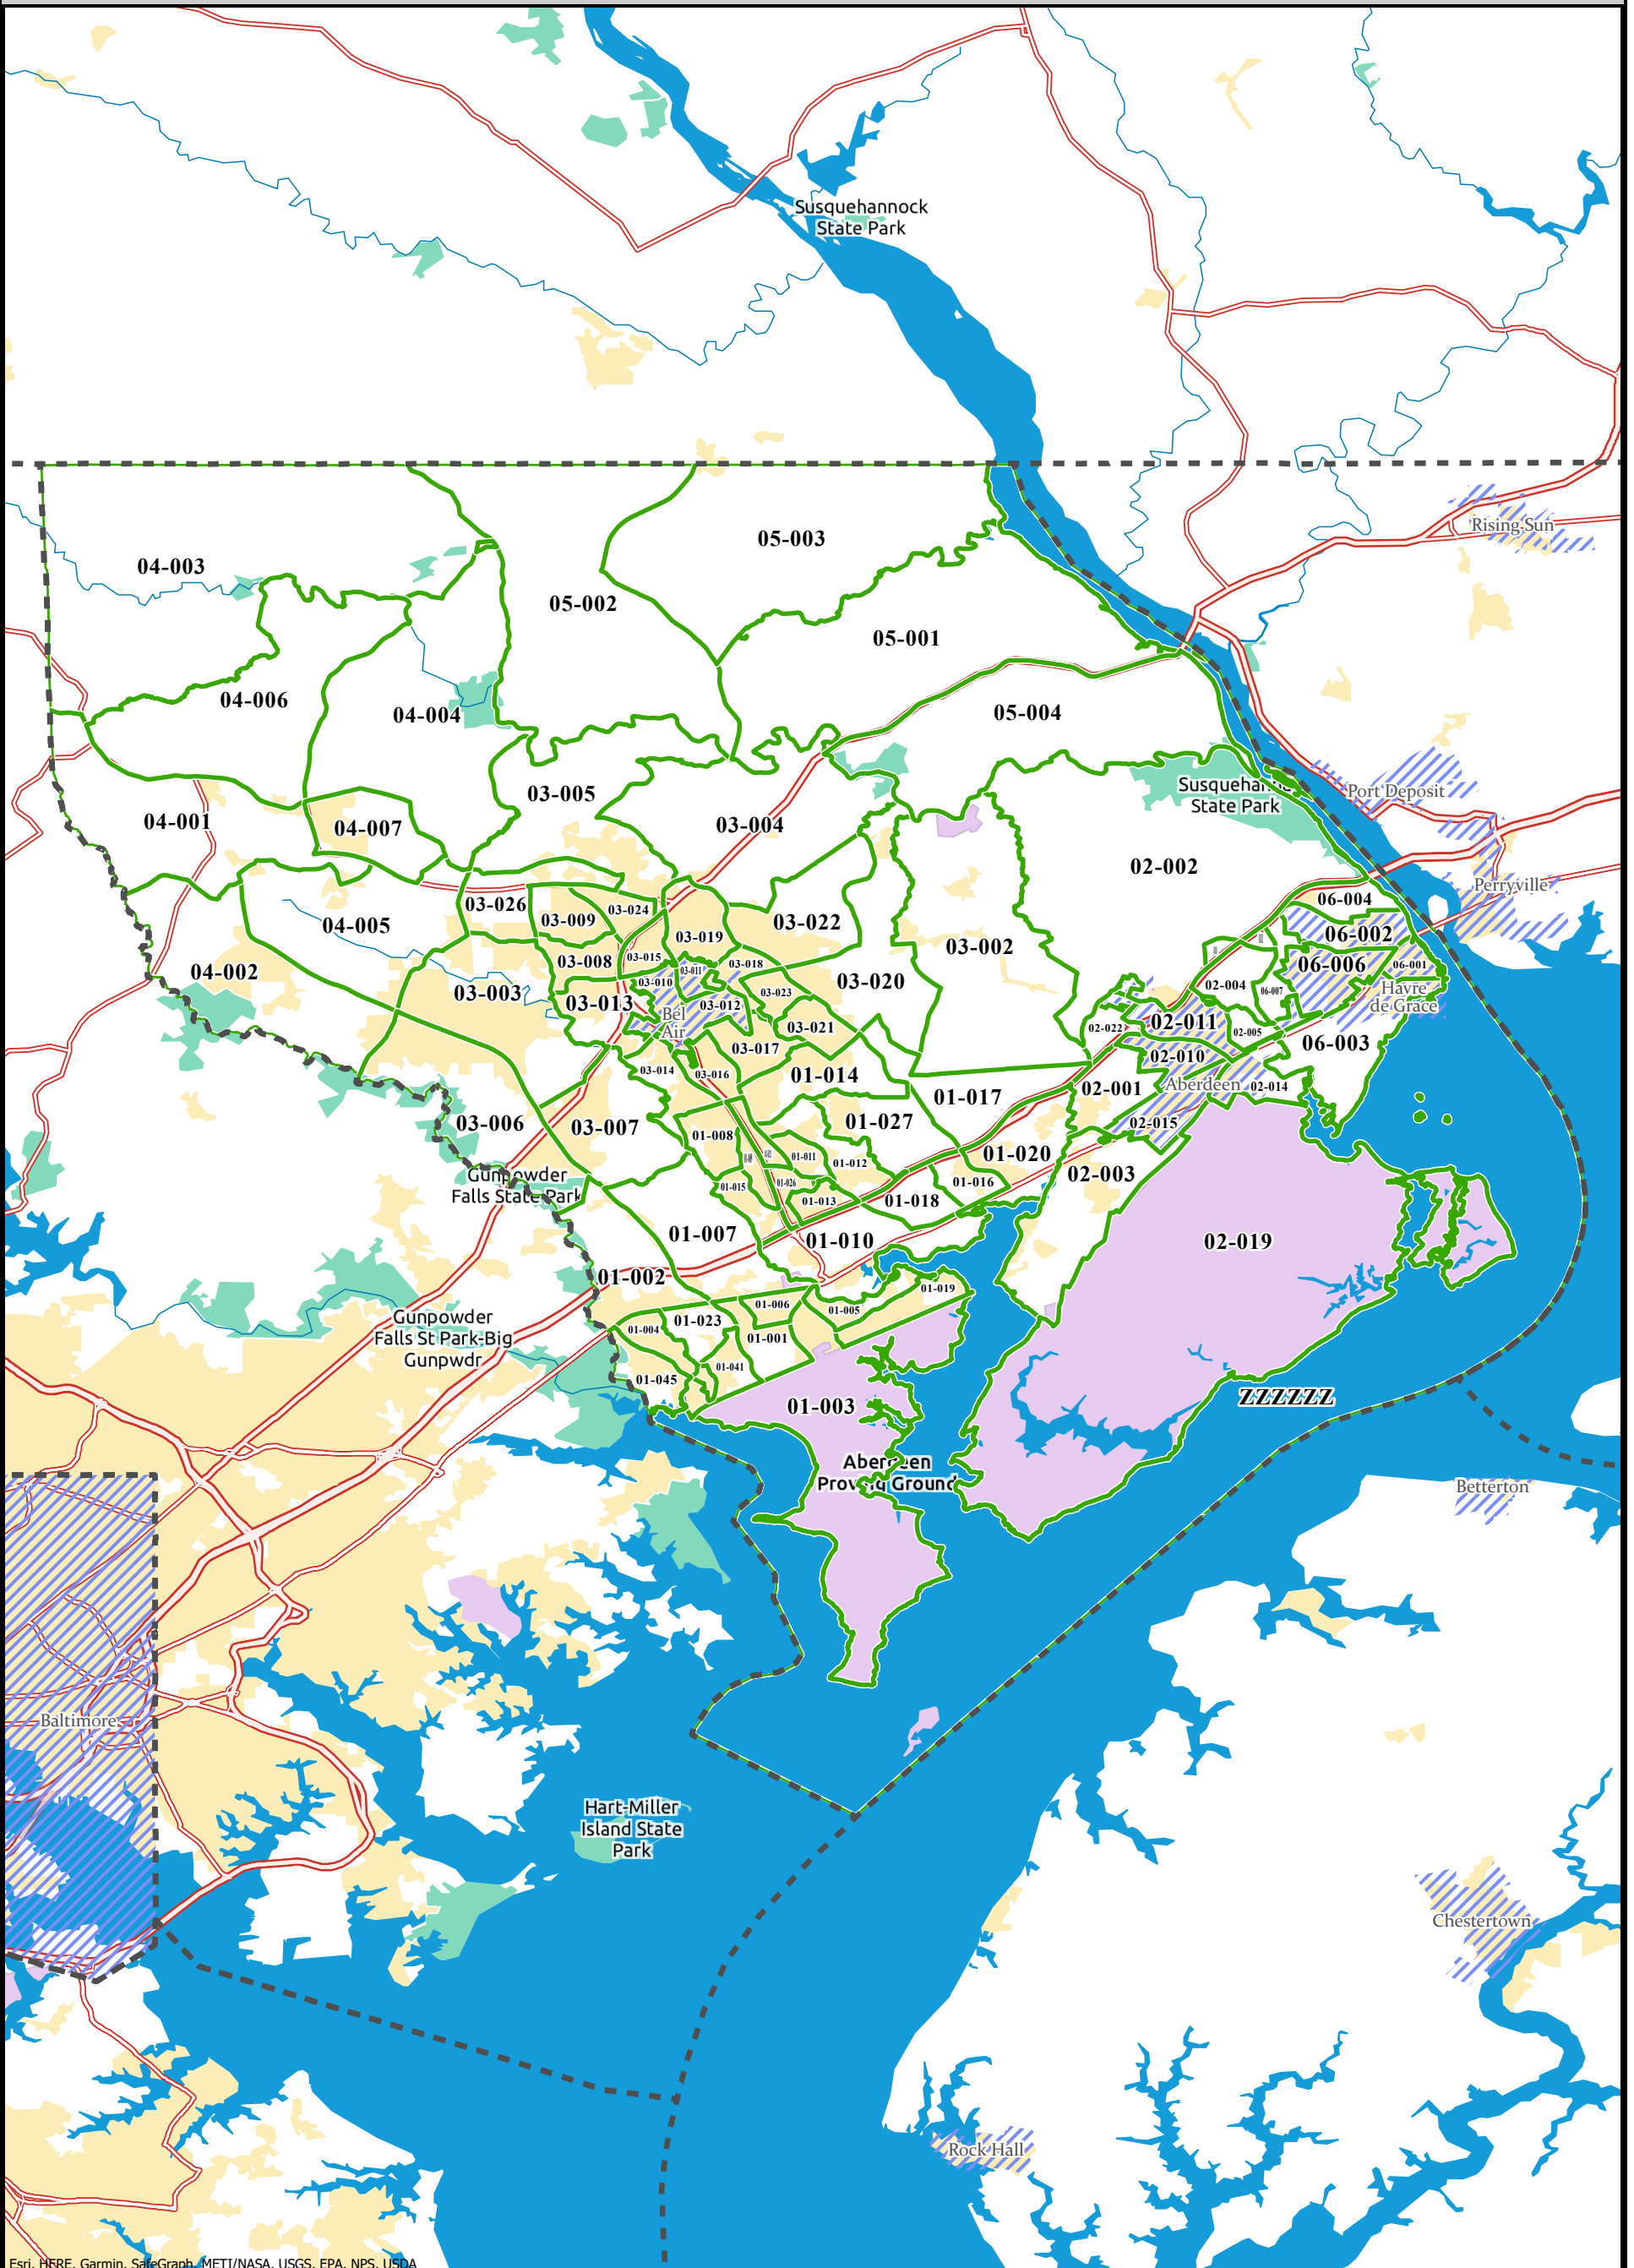

Harford County 2020 Precincts

Esri, HERE, Garmin, SafeGraph, METI/NASA, USGS, EPA, NPS, USDA

- County
- ▭ 2020 Precinct
- ▨ Municipalities

Note: Precinct boundary lines are based on Census TIGER/Line data.

Prepared by the Maryland Department of Planning, May 2021