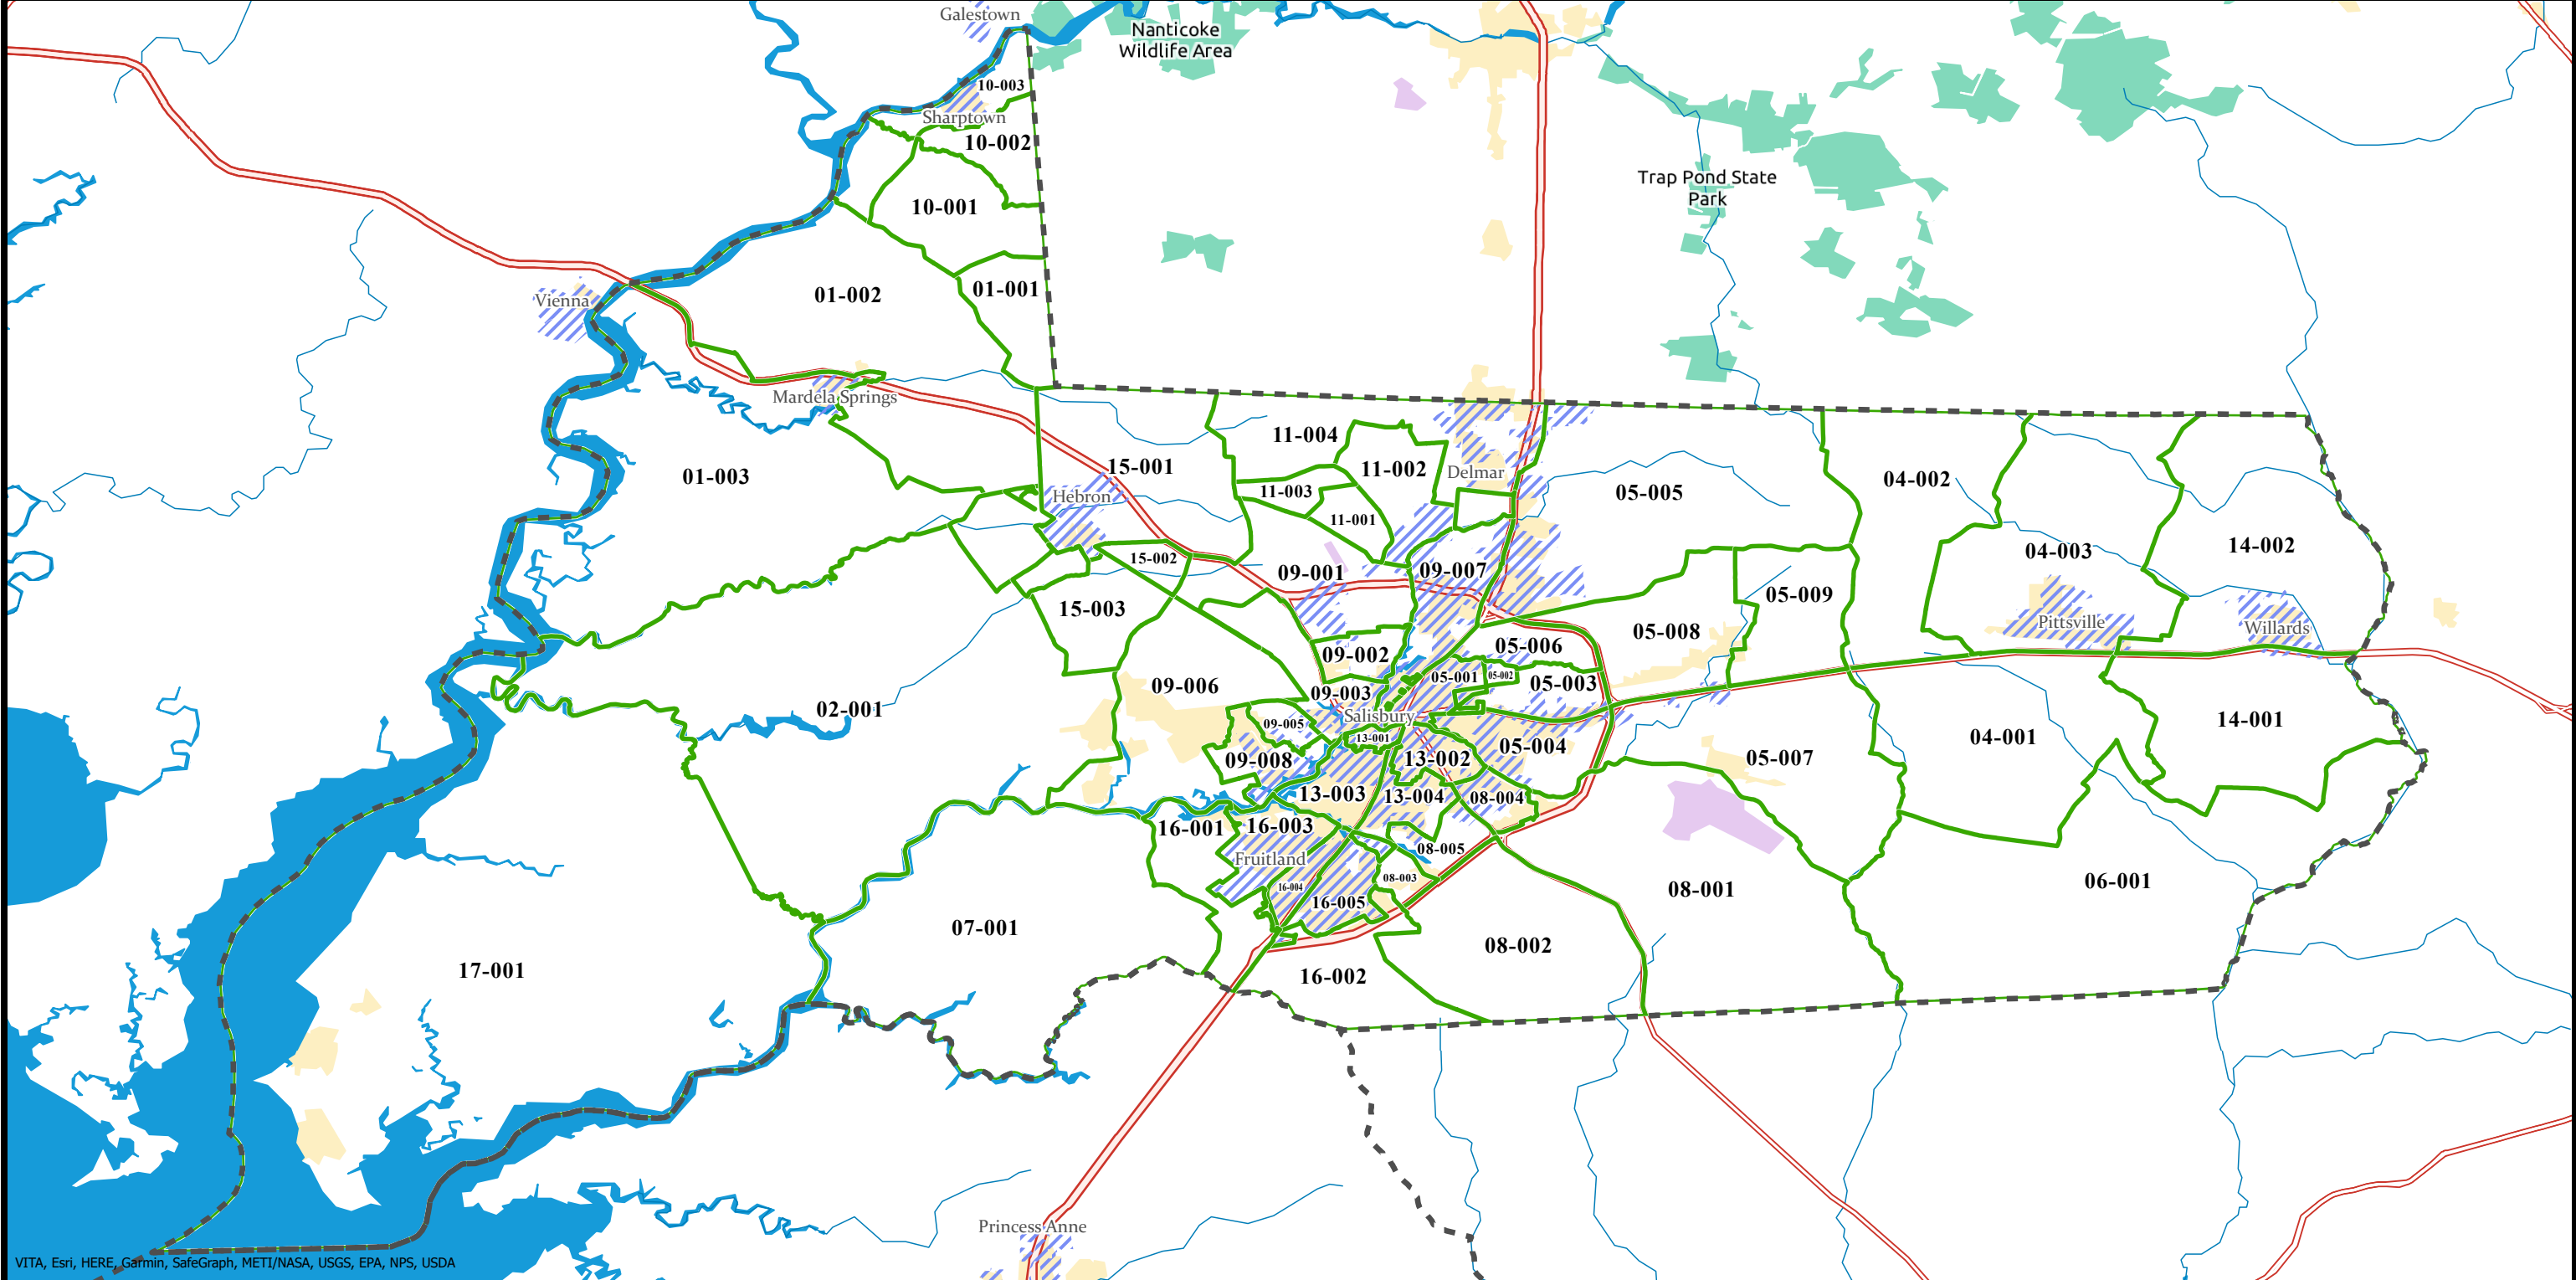

Wicomico County

2020 Precincts

VITA, Esri, HERE, Garmin, SafeGraph, METI/NASA, USGS, EPA, NPS, USDA

-  County
-  2020 Precinct
-  Municipalities

Note: Precinct boundary lines are based on Census TIGER/Line data.

Prepared by the Maryland Department of Planning, May 2021