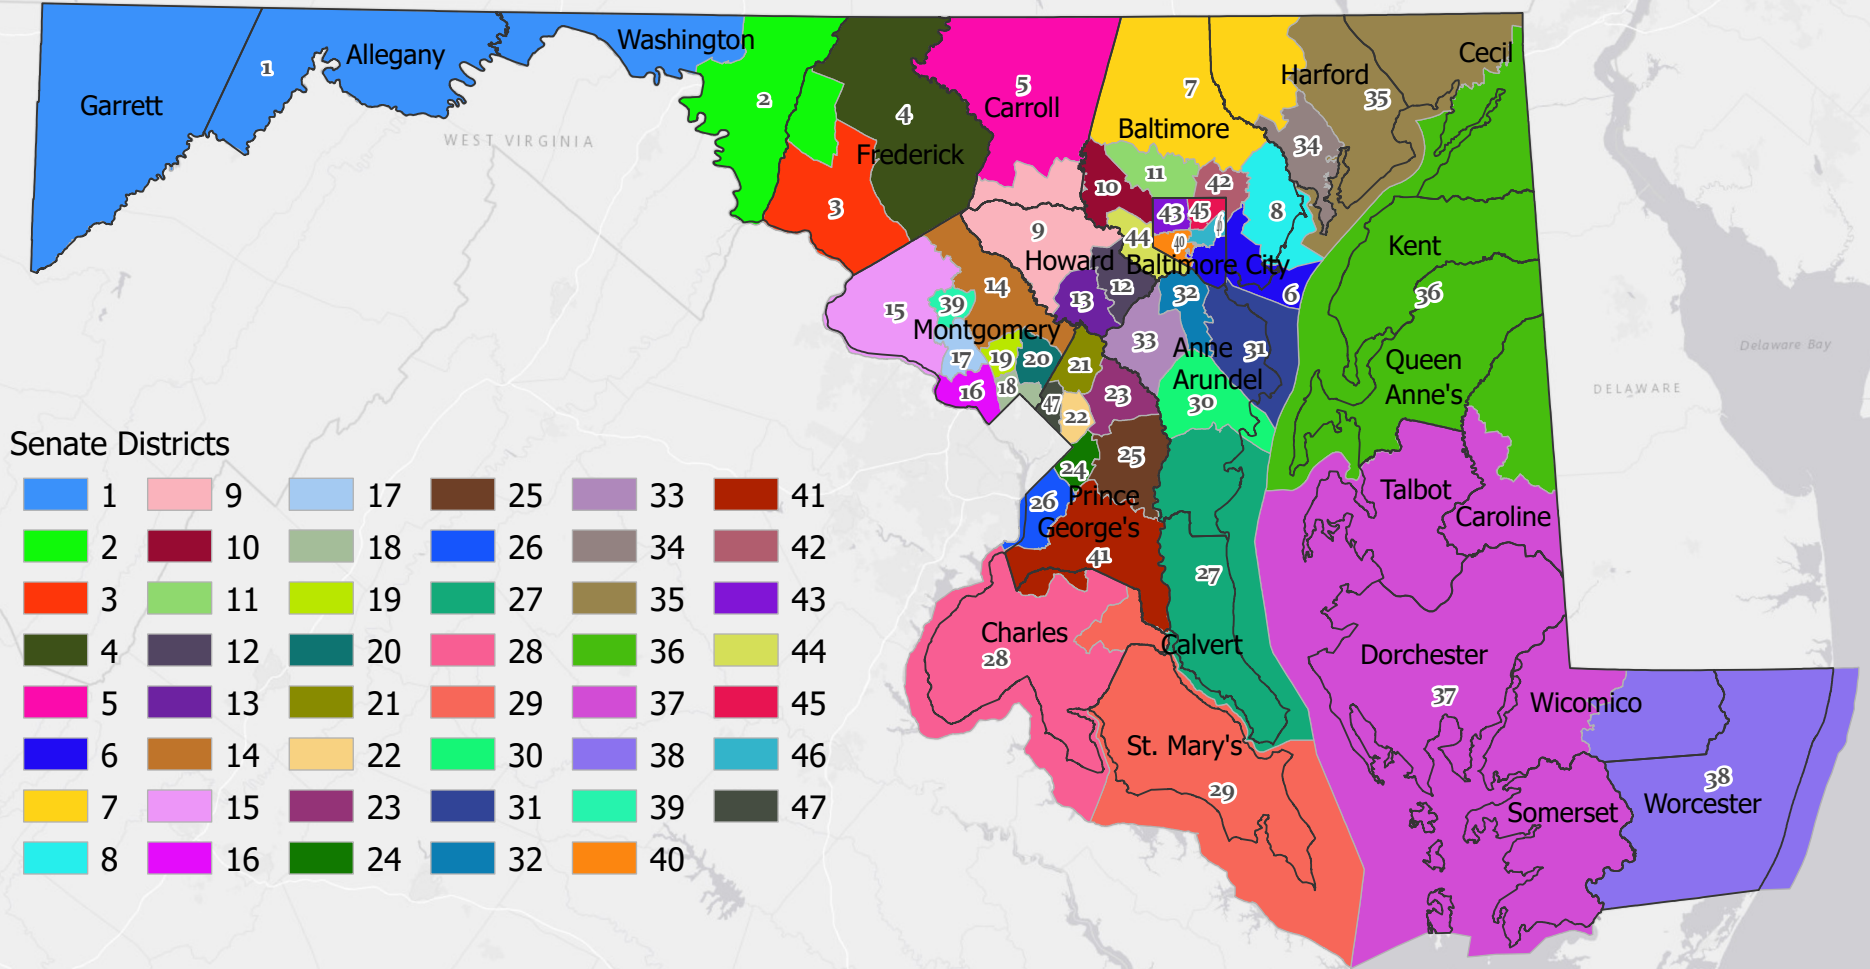

Senate Plan 1014

Senate Districts

1	9	17	25	33	41
2	10	18	26	34	42
3	11	19	27	35	43
4	12	20	28	36	44
5	13	21	29	37	45
6	14	22	30	38	46
7	15	23	31	39	47
8	16	24	32	40	

Esri, HERE, Garmin, USGS, EPA, NPS

Prepared for the Maryland Citizens Redistricting Commission
Date: 9/10/2021 10:10 AM

0 5 10 20 30 40
Miles