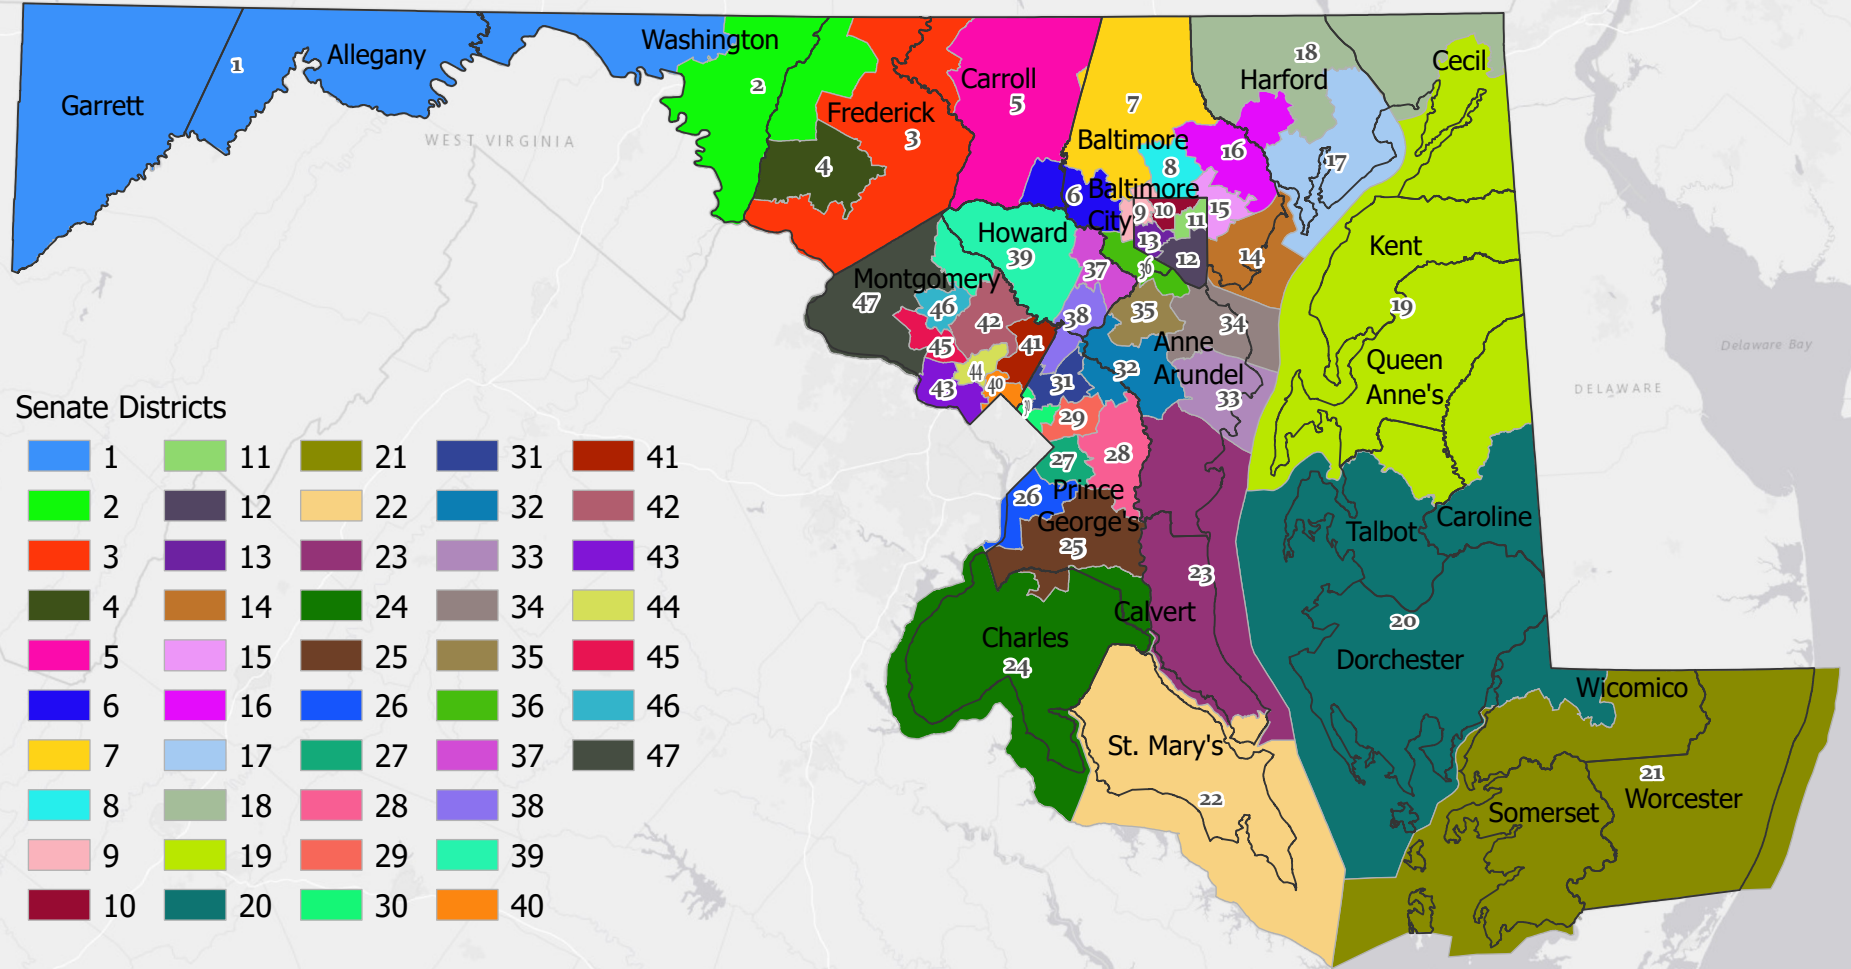

Senate Plan 1039

Esri, HERE, Garmin, USGS, EPA, NPS

Prepared for the Maryland Citizens Redistricting Commission
Date: 9/19/2021 10:26 AM

0 5 10 20 30 40
Miles