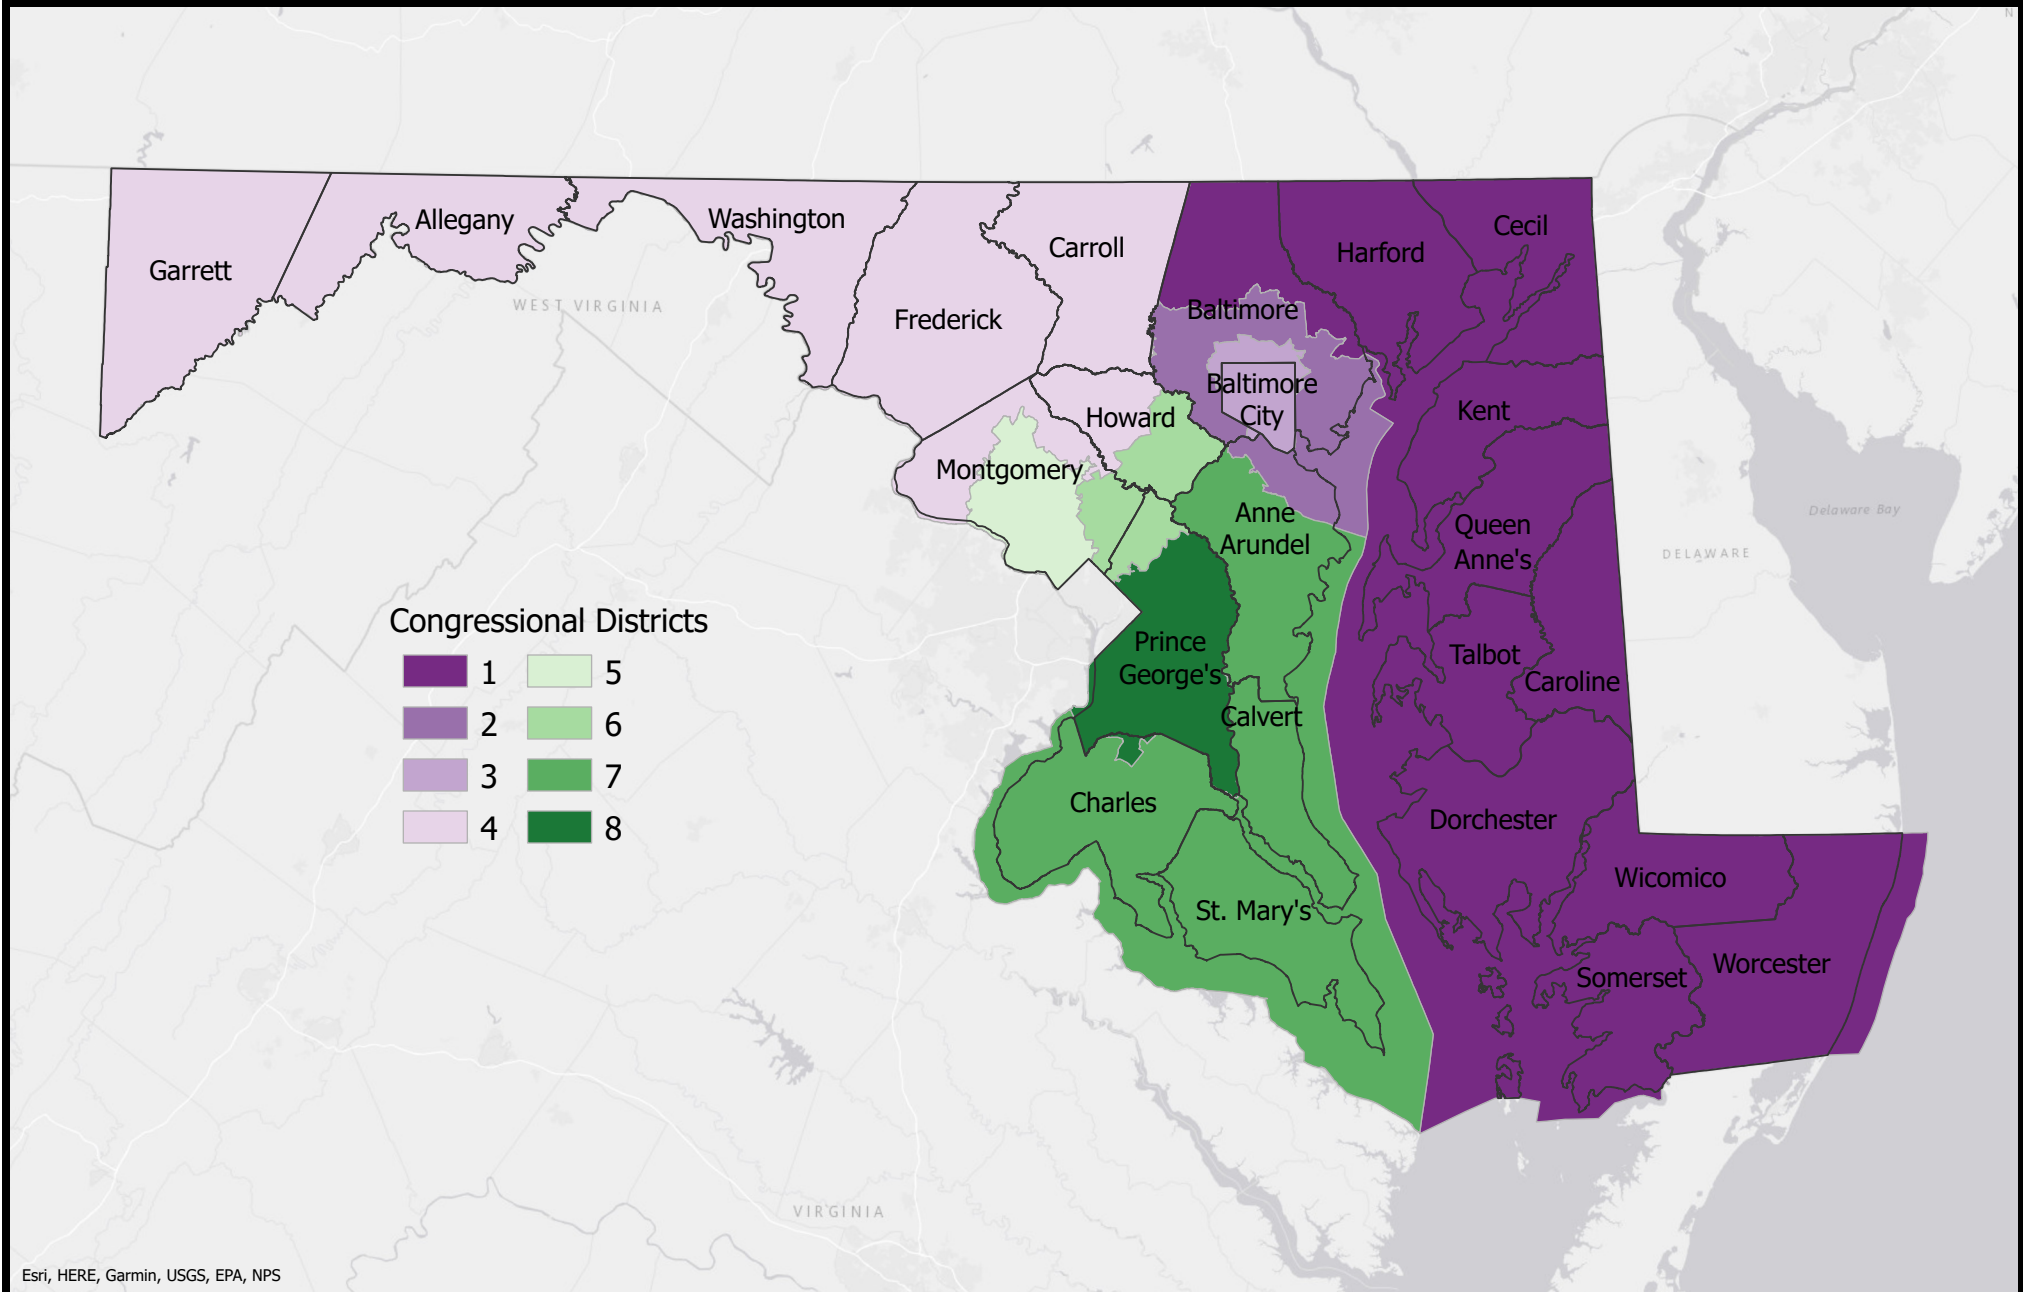

Congressional Plan 1040

Esri, HERE, Garmin, USGS, EPA, NPS

Prepared for the Maryland Citizens Redistricting Commission
Date: 9/19/2021 10:42 AM

0 5 10 20 30 40
Miles