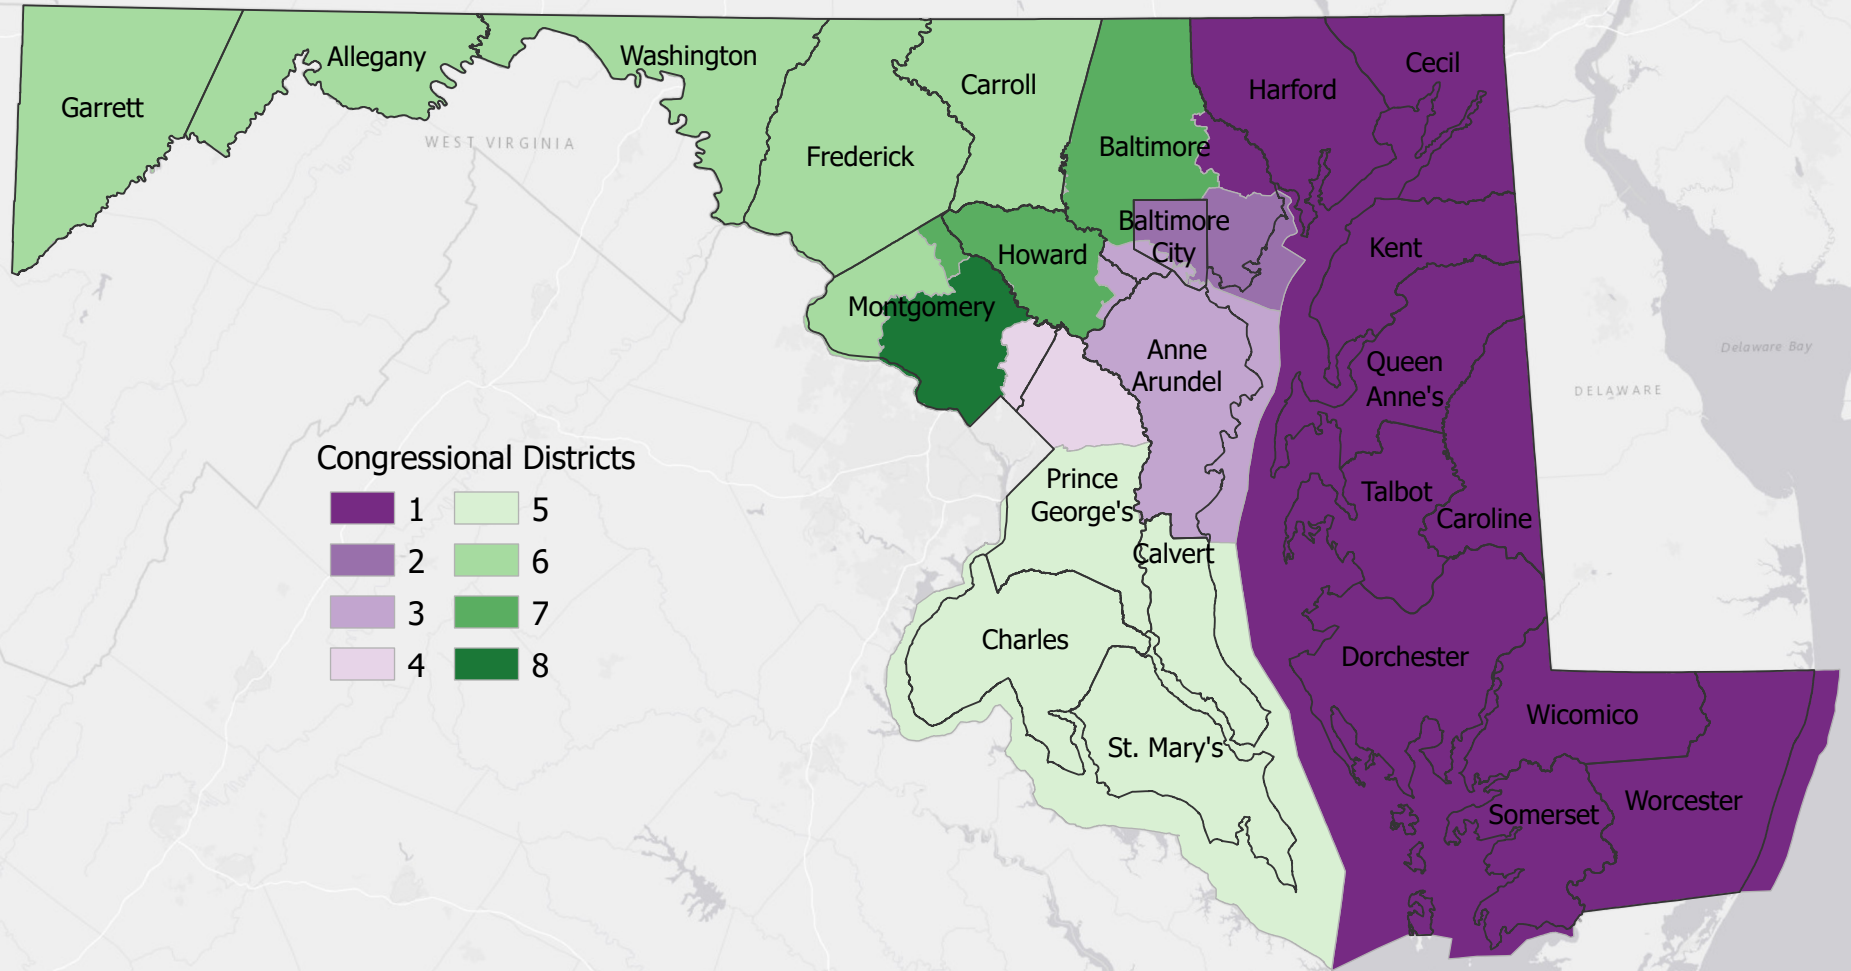

# Congressional Plan 1060

Esri, HERE, Garmin, USGS, EPA, NPS

Prepared for the Maryland Citizens Redistricting Commission  
Date: 9/26/2021 10:11 AM

0 5 10 20 30 40  
Miles